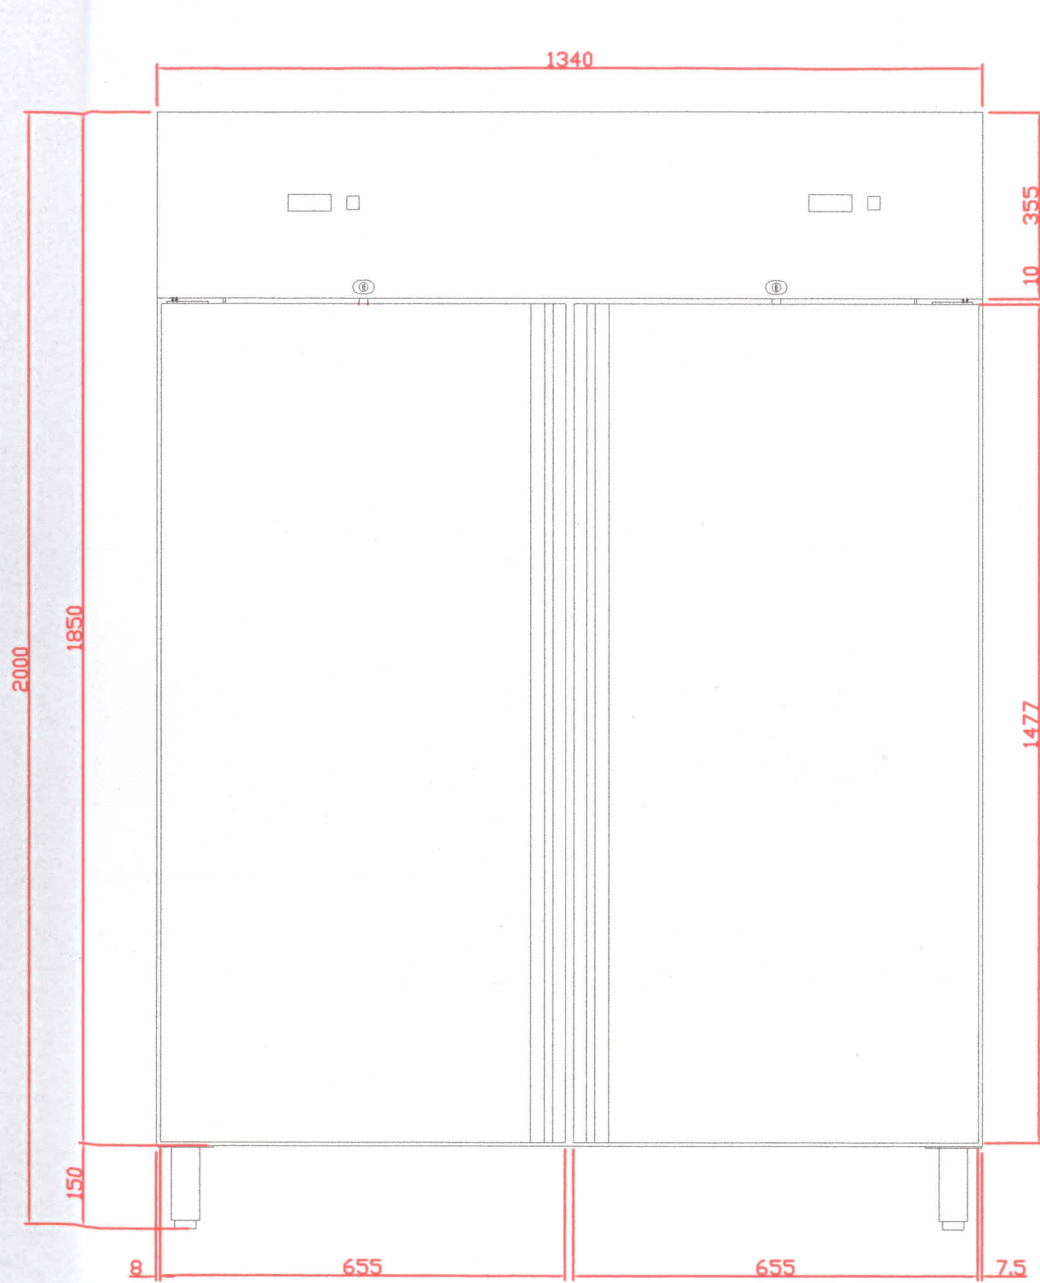

GN1200DT

NO.36 OUTSIDE SIZE OF GN1200DT

**GN1200DT**

NO	CODE	NAME	MODEL	QTY	MATERIAL
01	GN650TN.10	DOWN HINGE AXIS JACKET		2PCS	PLASTIC
02	SNACK400TN.05	DOOR		2PCS	
03	SNACK400TN.06	GASKET		2PCS	PVC
04	GN650TN.14	DOOR SPRING		2PCS	
05	GN650TN.15	UP HINGE/RIGHT		2PCS	STAINLESS
06	GN650TN.48	DOOR SWITCH	HC-050K4	2PC	
07	GN650TN. 86	LOCK		2PCS	
08	GN1200DT.01	FRONT PANEL		1PC	STAINLESS
09	S900.01	MAIN SWITCH	DRH-2415-3	2PCS	
10	S900.02	THERMOSTAT	REK31ED	2PC	
11	SNACK400TN.14	CIRCUIT FAN COVER		2PCS	ALUMINUM
12	S900.34	CIRCLE FAN	SA1238A2	2PCS	
13	G350.14	WALL RING		2PCS	COATER STEEL
14	GN650TN.16	JUNCTION BOX		4PCS	
15	GN650TN.18	FIXING STRIP		2PC	ZINCIFY STEEL
16	S903.08	FILTER		1PC	
17	GN650TN.38	CONDENSER		1PC	
18	GN650TN.34	CODENSER FAN	CA01-01/Φ200	1PC	
19	GN650TN.46	BASKET GUARD GRILLES		1PC	COATER STEEL
20	S900.41	COMPRESSOR	OF1350A	1PC	
21	SNACK400TN.15	UNIT BOARD		2PCS	ZINC
22	GN650BT.18	FILTER		1PC	
23	GN650BT.13	CONDENSER		1PC	
24	GN650BT.11	CODENSER FAN	CA01-01/Φ230	1PC	
25	GN650BT.10	BASKET GUARD GRILLES		1PC	COATED STEEL
26	GN600BT.01	COMPRESSOR	J2155GK	1PC	

<b>NO</b>	<b>CODE</b>	<b>NAME</b>	<b>MODEL</b>	<b>QTY</b>	<b>MATERIAL</b>
27	SNACK400TN.07	SUPPORT		8PCS	STAINLESS
28	GN650TN.09	GUIDE/RIGHT/LEFT	2/1 GN	12PCS	STAINLESS
29	GN1200TN.11	SHELF	2/1 GN	6PCS	COATED STEEL
30	GN650TN.05	DOWN HINGE		2PC	STAINLESS
31	GN650TN.07	FEET	H=150	4PCS	STAINLESS
32	S900.06	DOWN HINGE AXIS		2PC	STAINLESS
33	GN1200DT.02	BODY		1PCS	
34	SNACK400TN.08	WATER BOX		2PCS	STAINLESS
35	SNACK400TN.09	WATER BOX GUIDE		2PCS	STAINLESS