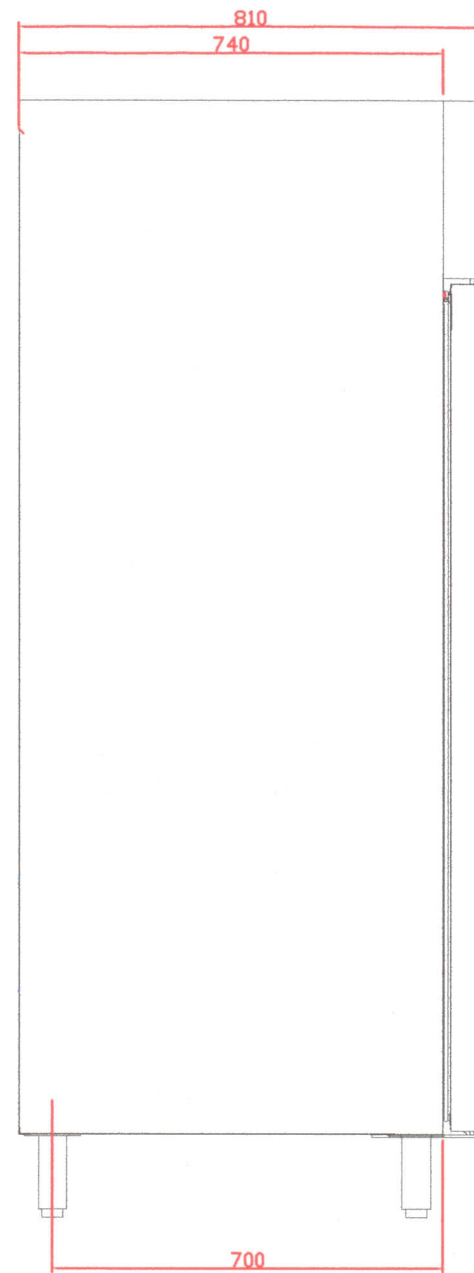

GN1200DT

NO.36 OUTSIDE SIZE OF GN1200DT

**GN1200DT**

NO	CODE	NAME	MODEL	QTY	MATERIAL
01	GN650TN.10	DOWN HINGE AXIS JACKET		2PCS	PLASTIC
02	SNACK400TN.05	DOOR		2PCS	
03	SNACK400TN.06	GASKET		2PCS	PVC
04	GN650TN.14	DOOR SPRING		2PCS	
05	GN650TN.15	UP HINGE/RIGHT		2PCS	STAINLESS
06	GN650TN.48	DOOR SWITCH	HC-050K4	2PC	
07	GN650TN. 86	LOCK		2PCS	
08	GN1200DT.01	FRONT PANEL		1PC	STAINLESS
09	S900.01	MAIN SWITCH	DRH-2415-3	2PCS	
10	S900.02	THERMOSTAT	REK31ED	2PC	
11	SNACK400TN.14	CIRCUIT FAN COVER		2PCS	ALUMINUM
12	S900.34	CIRCLE FAN	SA1238A2	2PCS	
13	G350.14	WALL RING		2PCS	COATER STEEL
14	GN650TN.16	JUNCTION BOX		4PCS	
15	GN650TN.18	FIXING STRIP		2PC	ZINCIFY STEEL
16	S903.08	FILTER		1PC	
17	GN650TN.38	CONDENSER		1PC	
18	GN650TN.34	CODENSER FAN	CA01-01/Φ200	1PC	
19	GN650TN.46	BASKET GUARD GRILLES		1PC	COATER STEEL
20	S900.41	COMPRESSOR	OF1350A	1PC	
21	SNACK400TN.15	UNIT BOARD		2PCS	ZINC
22	GN650BT.18	FILTER		1PC	
23	GN650BT.13	CONDENSER		1PC	
24	GN650BT.11	CODENSER FAN	CA01-01/Φ230	1PC	
25	GN650BT.10	BASKET GUARD GRILLES		1PC	COATED STEEL
26	GN600BT.01	COMPRESSOR	J2155GK	1PC	

<b>NO</b>	<b>CODE</b>	<b>NAME</b>	<b>MODEL</b>	<b>QTY</b>	<b>MATERIAL</b>
27	SNACK400TN.07	SUPPORT		8PCS	STAINLESS
28	GN650TN.09	GUIDE/RIGHT/LEFT	2/1 GN	12PCS	STAINLESS
29	GN1200TN.11	SHELF	2/1 GN	6PCS	COATED STEEL
30	GN650TN.05	DOWN HINGE		2PC	STAINLESS
31	GN650TN.07	FEET	H=150	4PCS	STAINLESS
32	S900.06	DOWN HINGE AXIS		2PC	STAINLESS
33	GN1200DT.02	BODY		1PCS	
34	SNACK400TN.08	WATER BOX		2PCS	STAINLESS
35	SNACK400TN.09	WATER BOX GUIDE		2PCS	STAINLESS