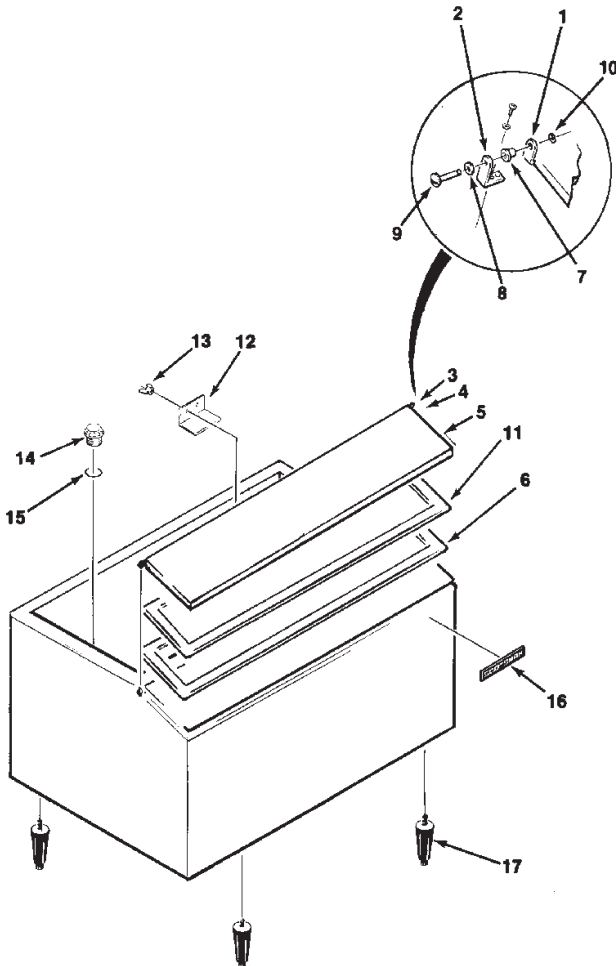

Bins, Condensers, and Accessories Service Parts

B650 & BH750

B650 & RCB650/HTB650

Item Number	Part Number	Description
1	02-2806-01	Shoulder screw
2	02-2380-02	Spacer
3	A31248-001	Hinge member
4	03-1417-14	Washer
5	03-1404-07	Screw
6	02-2380-01	Hinge bushing
7	03-1539-09	E ring
8	A32648-001	Door - brown
	13-0595-00	Door gasket (48" re
q.)		
9	02-2822-01	Door frame (B650)
	02-2817-01	Door frame
(RCB/HTB650)		
10	15-0711-01	Emblem
11	02-2809-01	Drain top
12	A31244-001	Canopy
13	13-0617-11	O-ring
14	KLP2E	Legs, black
	KLP2S	Legs, nickel plated

BH750

Item Number	Part Number	Description
1	A29210-001	Door hinge, left
2	A29213-001	Bin hinge, left
3	A29210-002	Door hinge, right
4	A29213-002	Bin hinge, right
5	A29216-020	Door
6	A29407-020	Door frame
7	02-2380-01	Hinge bushing
8	02-2380-02	Spacer
9	02-2806-01	Shoulder screw
10	03-1539-09	E ring
11	13-0595-00	Door gasket
12	A29849-001	Door support
13	03-0255-00	Wing nut
14	02-2809-01	Drain top
15	13-0617-11	O ring
16	15-0711-01	Emblem
17	KLP2E	Legs, black
	KLP2S	Legs, nickel plated