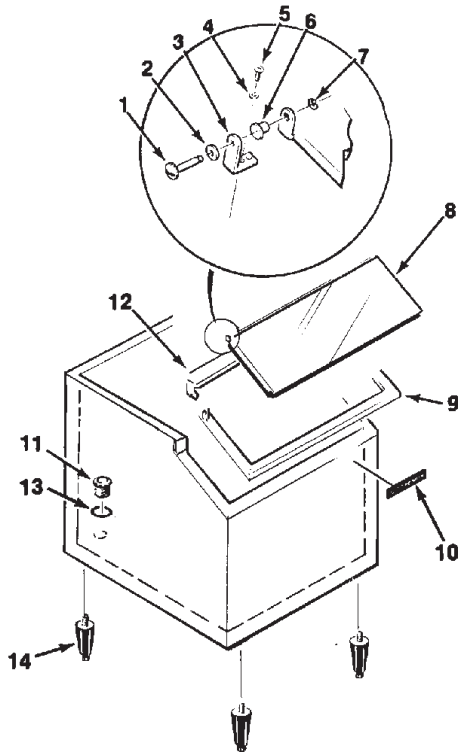

Bins, Condensers, and Accessories Service Parts

B650 & BH750

B650 & RCB650/HTB650

Item Number	Part Number	Description
1	02-2806-01	Shoulder screw
2	02-2380-02	Spacer
3	A31248-001	Hinge member
4	03-1417-14	Washer
5	03-1404-07	Screw
6	02-2380-01	Hinge bushing
7	03-1539-09	E ring
8	A32648-001	Door - brown
	13-0595-00	Door gasket (48" re
q.)		
9	02-2822-01	Door frame (B650)
	02-2817-01	Door frame
(RCB/HTB650)		
10	15-0711-01	Emblem
11	02-2809-01	Drain top
12	A31244-001	Canopy
13	13-0617-11	O-ring
14	KLP2E	Legs, black
	KLP2S	Legs, nickel plated

BH750

Item Number	Part Number	Description
1	A29210-001	Door hinge, left
2	A29213-001	Bin hinge, left
3	A29210-002	Door hinge, right
4	A29213-002	Bin hinge, right
5	A29216-020	Door
6	A29407-020	Door frame
7	02-2380-01	Hinge bushing
8	02-2380-02	Spacer
9	02-2806-01	Shoulder screw
10	03-1539-09	E ring
11	13-0595-00	Door gasket
12	A29849-001	Door support
13	03-0255-00	Wing nut
14	02-2809-01	Drain top
15	13-0617-11	O ring
16	15-0711-01	Emblem
17	KLP2E	Legs, black
	KLP2S	Legs, nickel plated