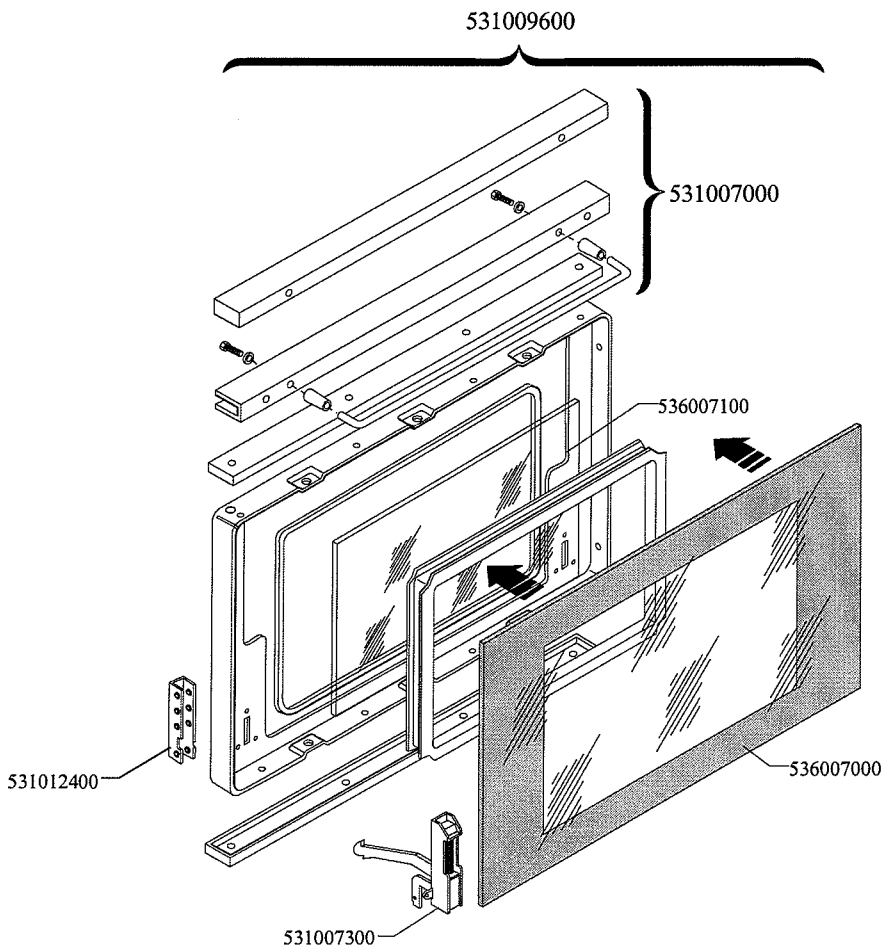

Page	Pos	Code	Description
001		544044400	SIDE 800 RANGE
001		531008100	ADJUSTABLE LEG H9 CHROME
001		536012000	HEXAGONAL LOCK NUT PG-21
001		537014000	CABLE SECURING CLAMP PG-21
001		537007700	TERMINAL BLOCK THREEPHASE 40A
002		541026900	NEUTRAL SPACER 800
002		537002300	ELECTRICAL PLATE D.220 W2000 V230
002		537002200	ELECTRICAL PLATE D.180 W1500 V230
002		537002100	ELECTRICAL PLATE D.145 W1000 V230
002		537000300	COMMUTATOR 7 POSITIONS S.49 16A
002		544044201	CONTROL PANEL CF-8E
002		536002100	KNOB 7 POSITIONS SNACK
002		537014100	WHITE WARNING LIGHT 250V
002		544043700	UPPER PLATE CF-8E
003		537014100	WHITE WARNING LIGHT 250V
003		537014200	GREEN WARNING LIGHT 250V
003		537006100	OVEN THERMOSTAT CF-62/8/10
003		537005700	OVEN COMMUTATOR CF-8/10 EL.
003		537015600	BIPOLAR SWITCH
003		536002800	ELECTRIC OVEN KNOB CF-8/10
003		537006200	UPPER OVEN HEATING EL.1000+2000W
003		537006300	LOWER OVEN HEATING EL.W1750 230CF8/
003		534009100	GRILL PROTECTION CF-8/10
003		536011300	OVEN GASKET CF-8/10
003		531006700	OVEN GRID FOR CF-8/10
003		534002200	OVEN DRIPPING-PAN CF-8/10
003		531013600	SIDE GRID FOR MAXI/VENTILATED OVEN
003		537007900	OVEN BULB-SOCKET
003		537005400	OVEN BULB 15W 300°C
004		531012700	STAINLESS STEEL OVEN DOOR CF-8/10
004		531007900	STAINLESS STEEL DOOR WHEEL HOLDER
004		531008200	STAINLESS STEEL DOOR HINGE CF-8/10
004		544074700	STAINLESS STEEL OVEN DOOR PANEL
004		541025200	STAINLESS STEEL OVEN DOOR HANDLE
004		531009600	COMPLETE GLASS OVEN DOOR
004		531007000	OVEN GLASS DOOR HANDLE CF-8/10
004		536007100	INTERNAL GLASS OVEN DOOR CF-8/10
004		536007000	EXTERNAL GLASS OVEN DOOR CF8/10
004		531012400	GLASS DOOR WHEEL HOLDER CF-8/10
004		531007300	GLASS DOOR HINGE CF-8/10