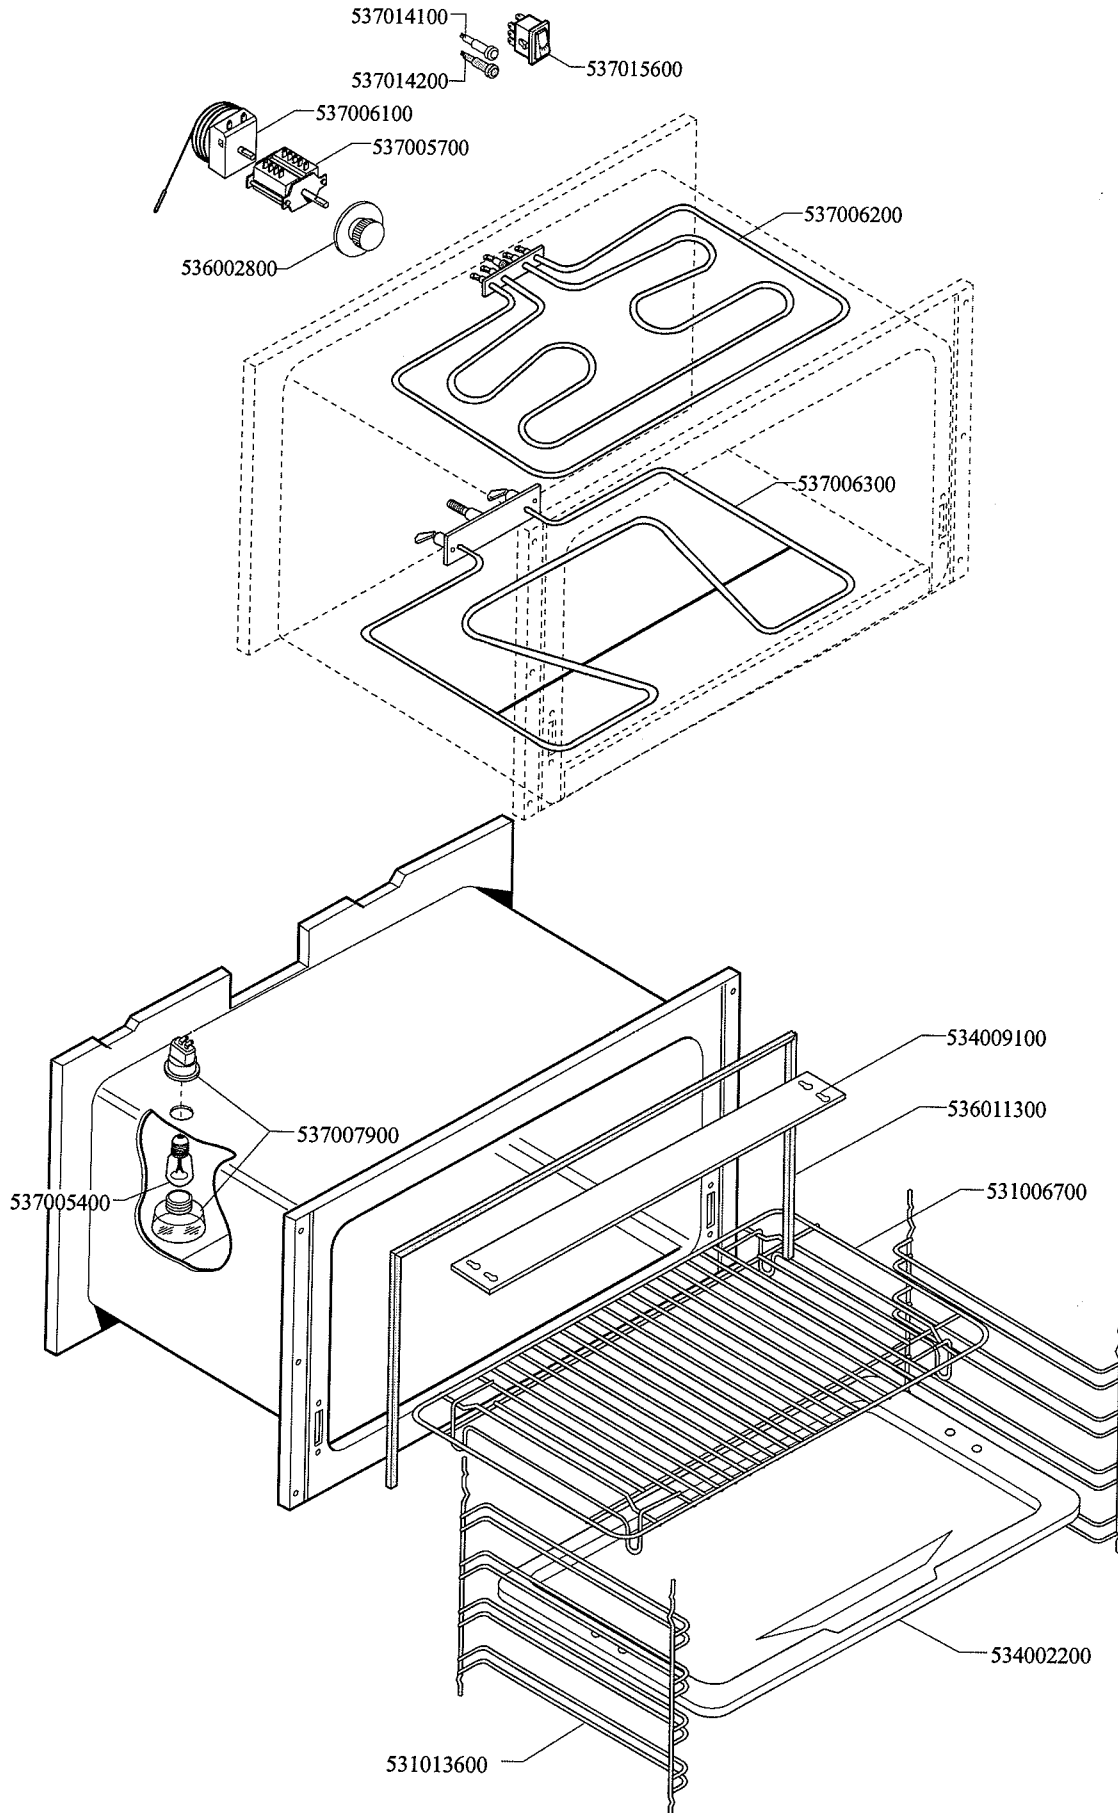

SNACK 60 CUCINE / SNACK 60 RANGES / SNACK 60 HERDE / SNACK 60 CUISINIÈRES

FORNO STATICO ELETTRICO CF...-8... CF...-10... / TRADITIONAL ELECTRIC OVEN CF...-8... CF...-10... / STATISCHER ELEKTRO-BACKOFEN CF...-8... CF...-10... / FOUR ELECTRIQUE STATIQUE CF...-8... CF...-10...