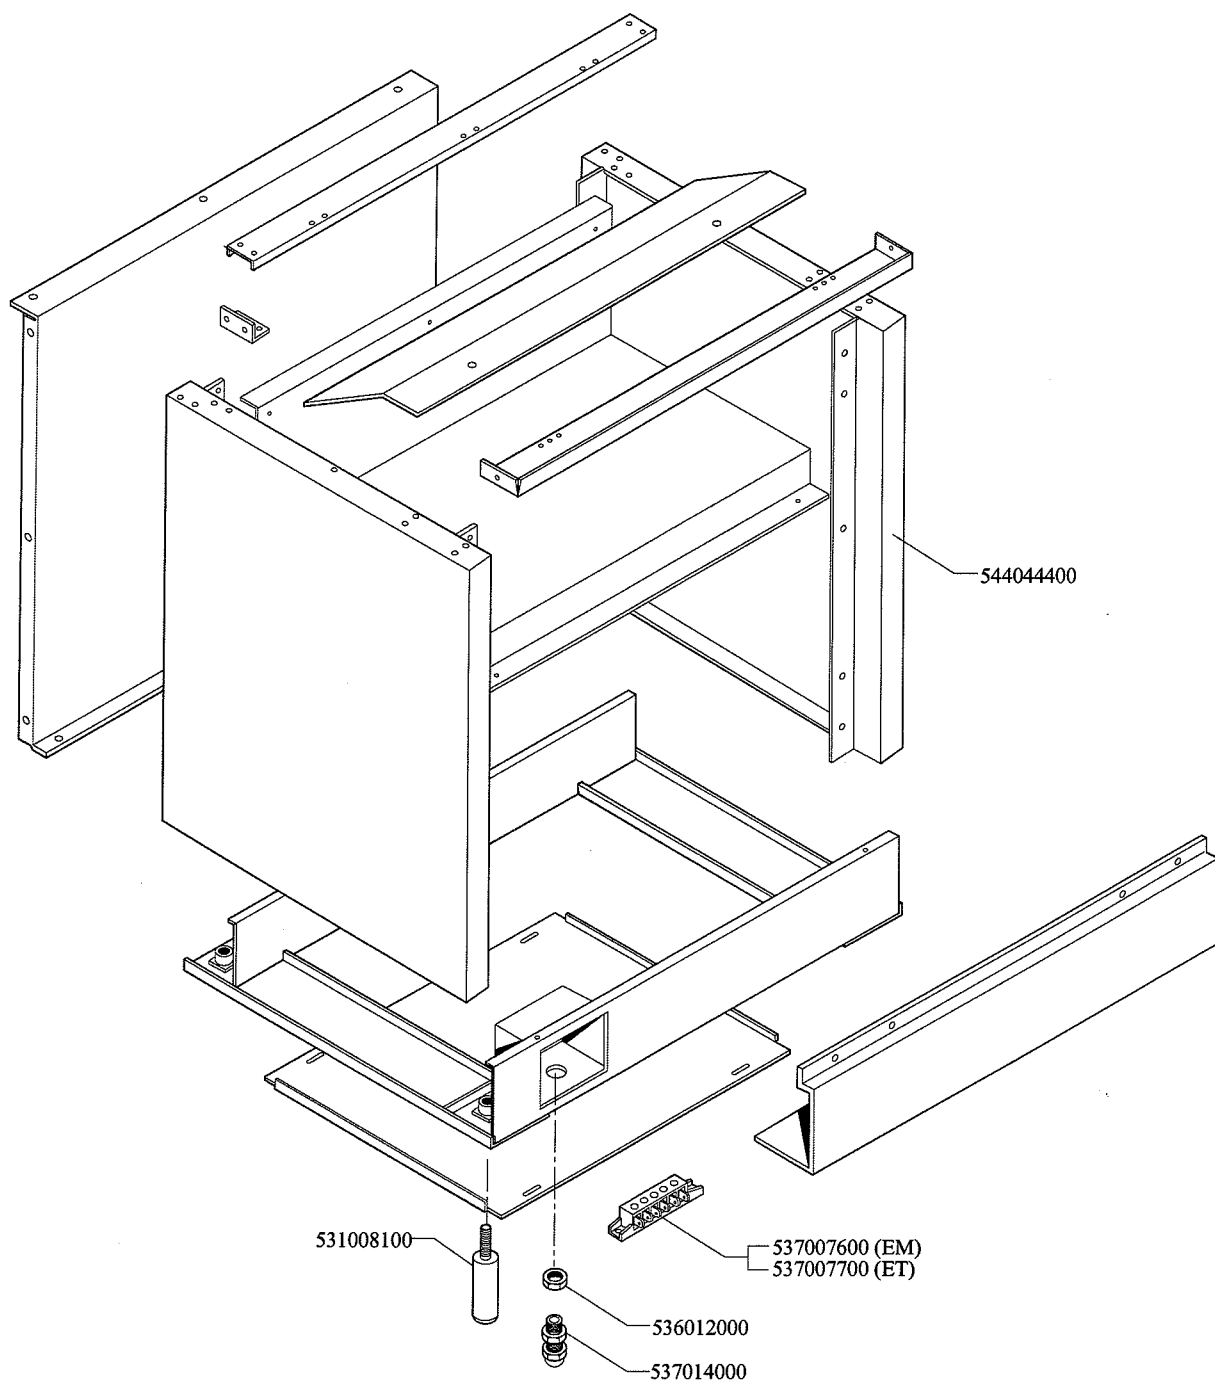

SNACK 60 CUCINE / SNACK 60 RANGES / SNACK 60 HERDE / SNACK 60
CUISINIÈRES

CF-8EM CF-8ET CF-8EM/A CF-8ET/A

SNACK 60 CUCINE / SNACK 60 RANGES / SNACK 60 HERDE / SNACK 60 CUISINIÈRES

CF-8EM CF-8ET CF-8EM/A CF-8ET/A

Page	Pos	Code	Description
001		544044400	SIDE 800 RANGE
001		531008100	ADJUSTABLE LEG H9 CHROME
001		536012000	HEXAGONAL LOCK NUT PG-21
001		537014000	CABLE SECURING CLAMP PG-21
001		537007700	TERMINAL BLOCK THREEPHASE 40A
002		541026900	NEUTRAL SPACER 800
002		537002300	ELECTRICAL PLATE D.220 W2000 V230
002		537002200	ELECTRICAL PLATE D.180 W1500 V230
002		537002100	ELECTRICAL PLATE D.145 W1000 V230
002		537000300	COMMUTATOR 7 POSITIONS S.49 16A
002		544044201	CONTROL PANEL CF-8E
002		536002100	KNOB 7 POSITIONS SNACK
002		537014100	WHITE WARNING LIGHT 250V
002		544043700	UPPER PLATE CF-8E
003		537014100	WHITE WARNING LIGHT 250V
003		537014200	GREEN WARNING LIGHT 250V
003		537006100	OVEN THERMOSTAT CF-62/8/10
003		537005700	OVEN COMMUTATOR CF-8/10 EL.
003		537015600	BIPOLAR SWITCH
003		536002800	ELECTRIC OVEN KNOB CF-8/10
003		537006200	UPPER OVEN HEATING EL.1000+2000W
003		537006300	LOWER OVEN HEATING EL.W1750 230CF8/
003		534009100	GRILL PROTECTION CF-8/10
003		536011300	OVEN GASKET CF-8/10
003		531006700	OVEN GRID FOR CF-8/10
003		534002200	OVEN DRIPPING-PAN CF-8/10
003		531013600	SIDE GRID FOR MAXI/VENTILATED OVEN
003		537007900	OVEN BULB-SOCKET
003		537005400	OVEN BULB 15W 300°C
004		531012700	STAINLESS STEEL OVEN DOOR CF-8/10
004		531007900	STAINLESS STEEL DOOR WHEEL HOLDER
004		531008200	STAINLESS STEEL DOOR HINGE CF-8/10
004		544074700	STAINLESS STEEL OVEN DOOR PANEL
004		541025200	STAINLESS STEEL OVEN DOOR HANDLE
004		531009600	COMPLETE GLASS OVEN DOOR
004		531007000	OVEN GLASS DOOR HANDLE CF-8/10
004		536007100	INTERNAL GLASS OVEN DOOR CF-8/10
004		536007000	EXTERNAL GLASS OVEN DOOR CF8/10
004		531012400	GLASS DOOR WHEEL HOLDER CF-8/10
004		531007300	GLASS DOOR HINGE CF-8/10