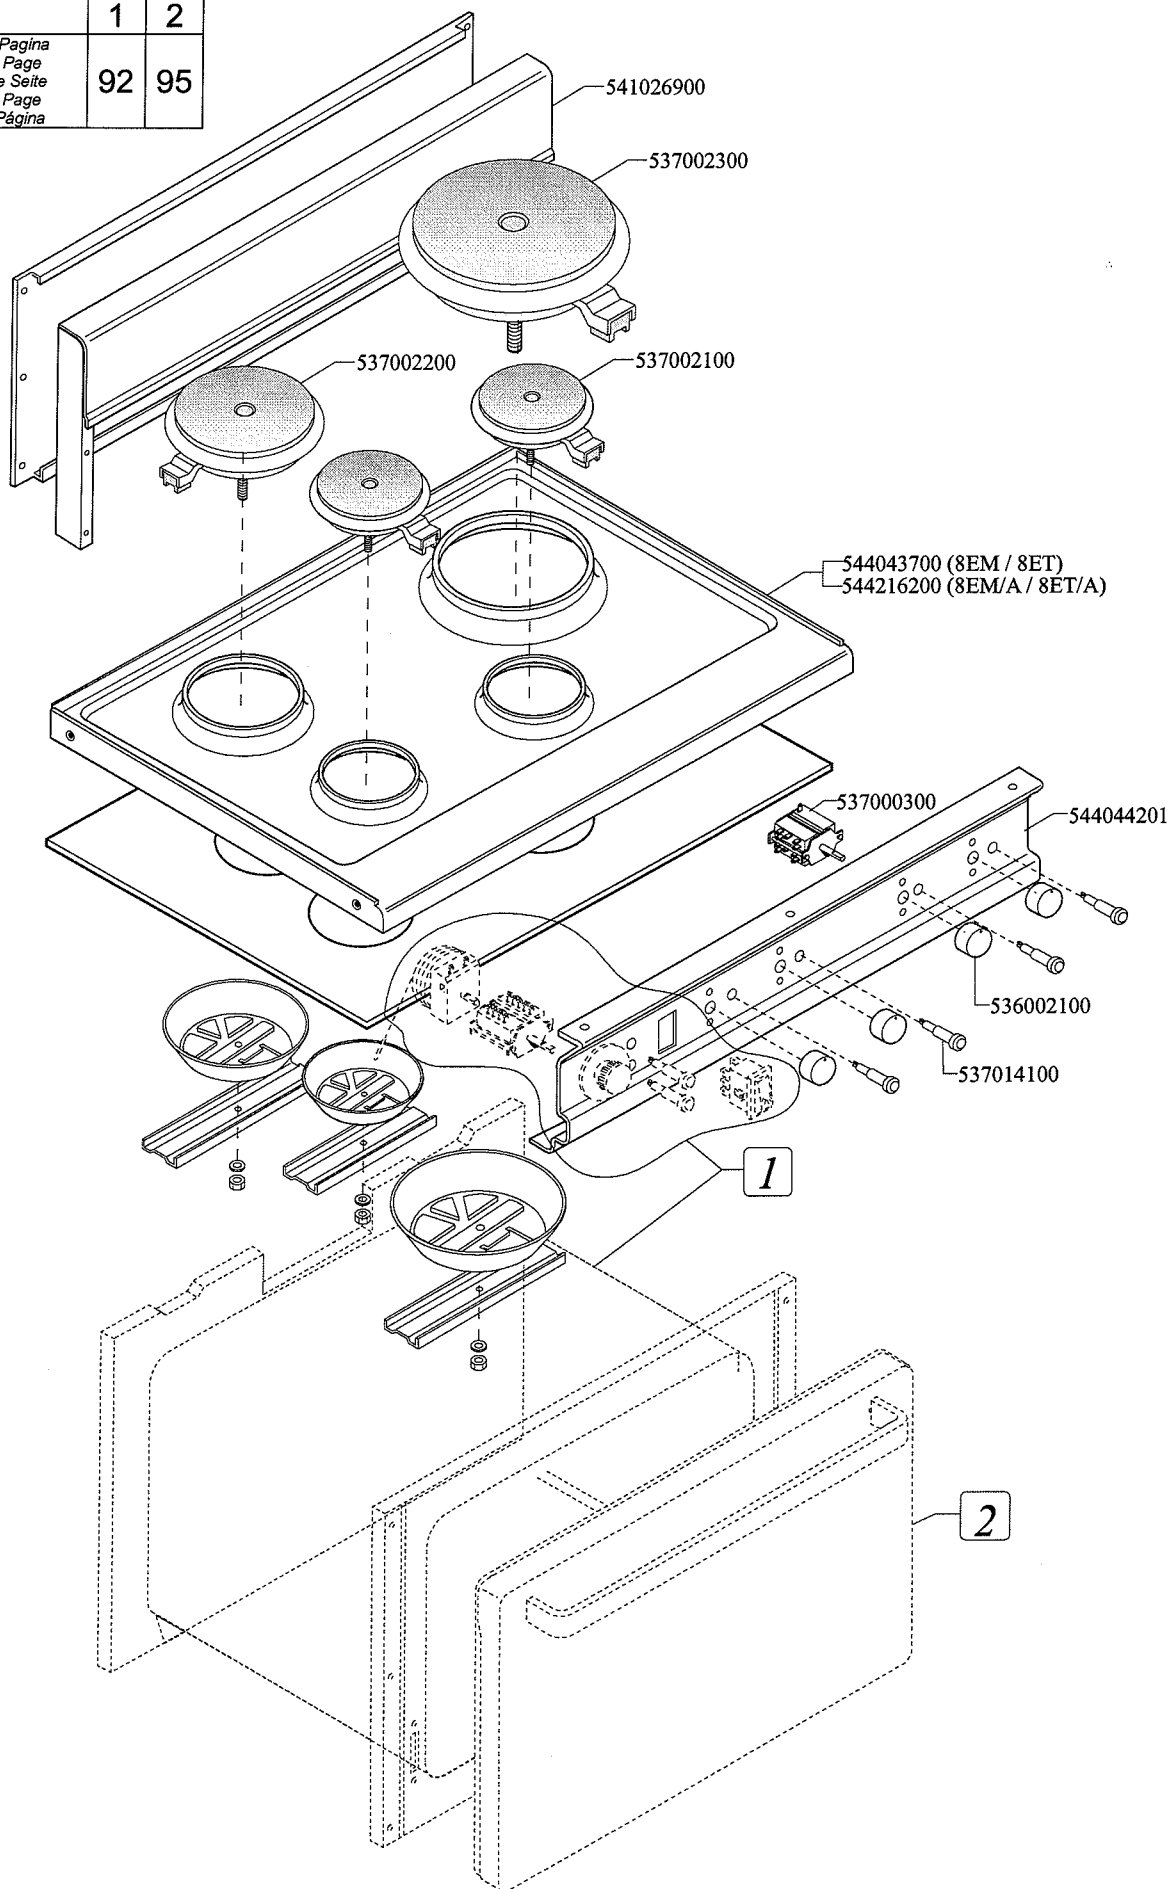

SNACK 60 CUCINE / SNACK 60 RANGES / SNACK 60 HERDE / SNACK 60 CUISINIÈRES

CF-8EM CF-8ET CF-8EM/A CF-8ET/A

	1	2
Vedi Pagina See Page Siehe Seite Voir Page Ver Pàgina	92	95