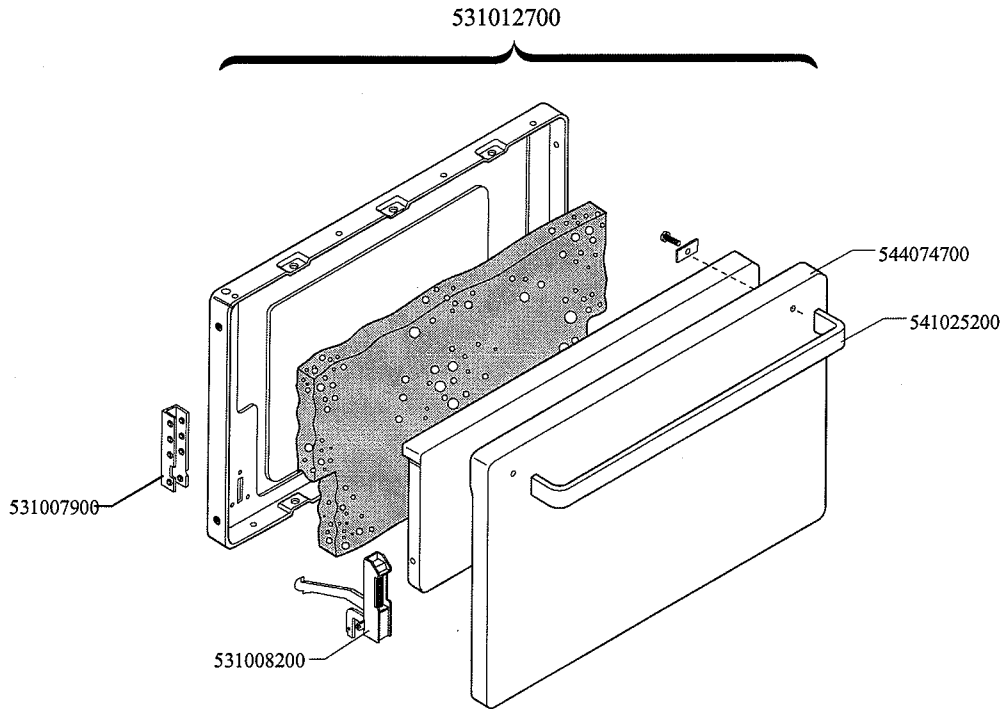

Page	Pos	Code	Description
001		544044400	SIDE 800 RANGE
001		531008100	ADJUSTABLE LEG H9 CHROME
001		536012000	HEXAGONAL LOCK NUT PG-21
001		537014000	CABLE SECURING CLAMP PG-21
001		537007700	TERMINAL BLOCK THREEPHASE 40A
002		541026900	NEUTRAL SPACER 800
002		537002300	ELECTRICAL PLATE D.220 W2000 V230
002		537002200	ELECTRICAL PLATE D.180 W1500 V230
002		537002100	ELECTRICAL PLATE D.145 W1000 V230
002		537000300	COMMUTATOR 7 POSITIONS S.49 16A
002		544044201	CONTROL PANEL CF-8E
002		536002100	KNOB 7 POSITIONS SNACK
002		537014100	WHITE WARNING LIGHT 250V
002		544043700	UPPER PLATE CF-8E
003		537014100	WHITE WARNING LIGHT 250V
003		537014200	GREEN WARNING LIGHT 250V
003		537006100	OVEN THERMOSTAT CF-62/8/10
003		537005700	OVEN COMMUTATOR CF-8/10 EL.
003		537015600	BIPOLAR SWITCH
003		536002800	ELECTRIC OVEN KNOB CF-8/10
003		537006200	UPPER OVEN HEATING EL.1000+2000W
003		537006300	LOWER OVEN HEATING EL.W1750 230CF8/
003		534009100	GRILL PROTECTION CF-8/10
003		536011300	OVEN GASKET CF-8/10
003		531006700	OVEN GRID FOR CF-8/10
003		534002200	OVEN DRIPPING-PAN CF-8/10
003		531013600	SIDE GRID FOR MAXI/VENTILATED OVEN
003		537007900	OVEN BULB-SOCKET
003		537005400	OVEN BULB 15W 300°C
004		531012700	STAINLESS STEEL OVEN DOOR CF-8/10
004		531007900	STAINLESS STEEL DOOR WHEEL HOLDER
004		531008200	STAINLESS STEEL DOOR HINGE CF-8/10
004		544074700	STAINLESS STEEL OVEN DOOR PANEL
004		541025200	STAINLESS STEEL OVEN DOOR HANDLE
004		531009600	COMPLETE GLASS OVEN DOOR
004		531007000	OVEN GLASS DOOR HANDLE CF-8/10
004		536007100	INTERNAL GLASS OVEN DOOR CF-8/10
004		536007000	EXTERNAL GLASS OVEN DOOR CF8/10
004		531012400	GLASS DOOR WHEEL HOLDER CF-8/10
004		531007300	GLASS DOOR HINGE CF-8/10