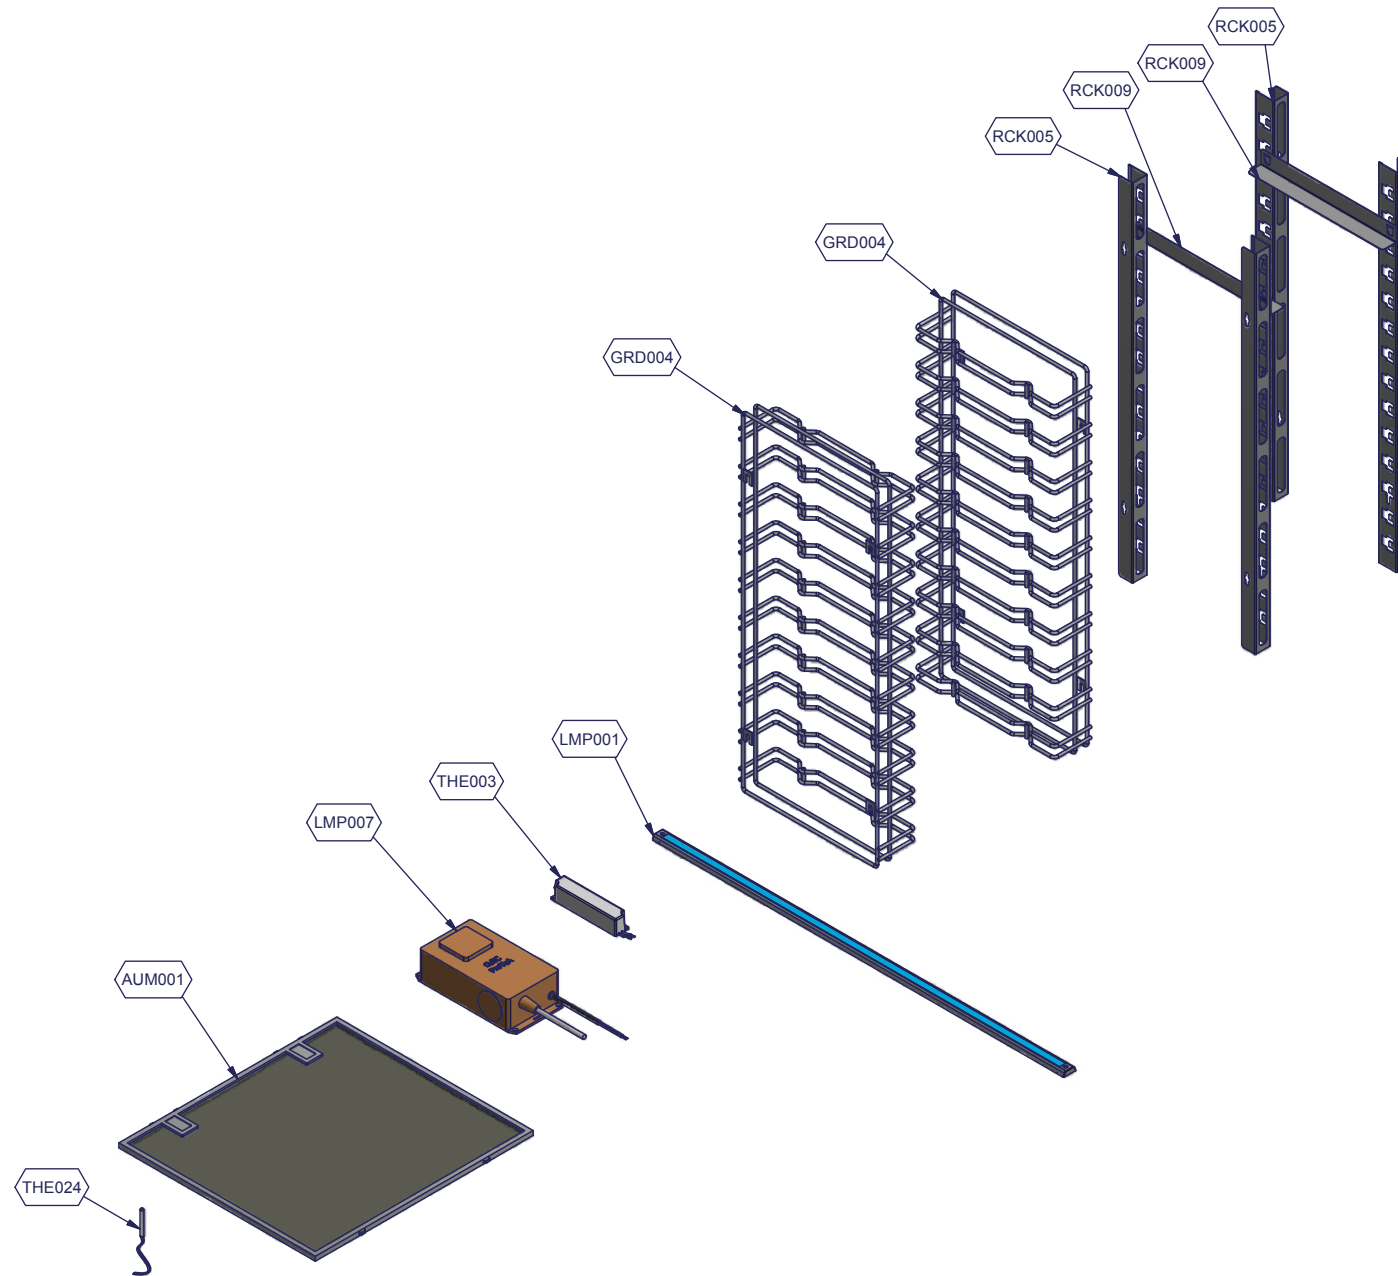

Cod. OPT016

Denominazione: ESPLOSO ACCESSORI FAST

Data: 26/03/15

INDICE DI MODIFICA: 00

PARAM.

OPTIONAL

SCE001

TAR001

OPT