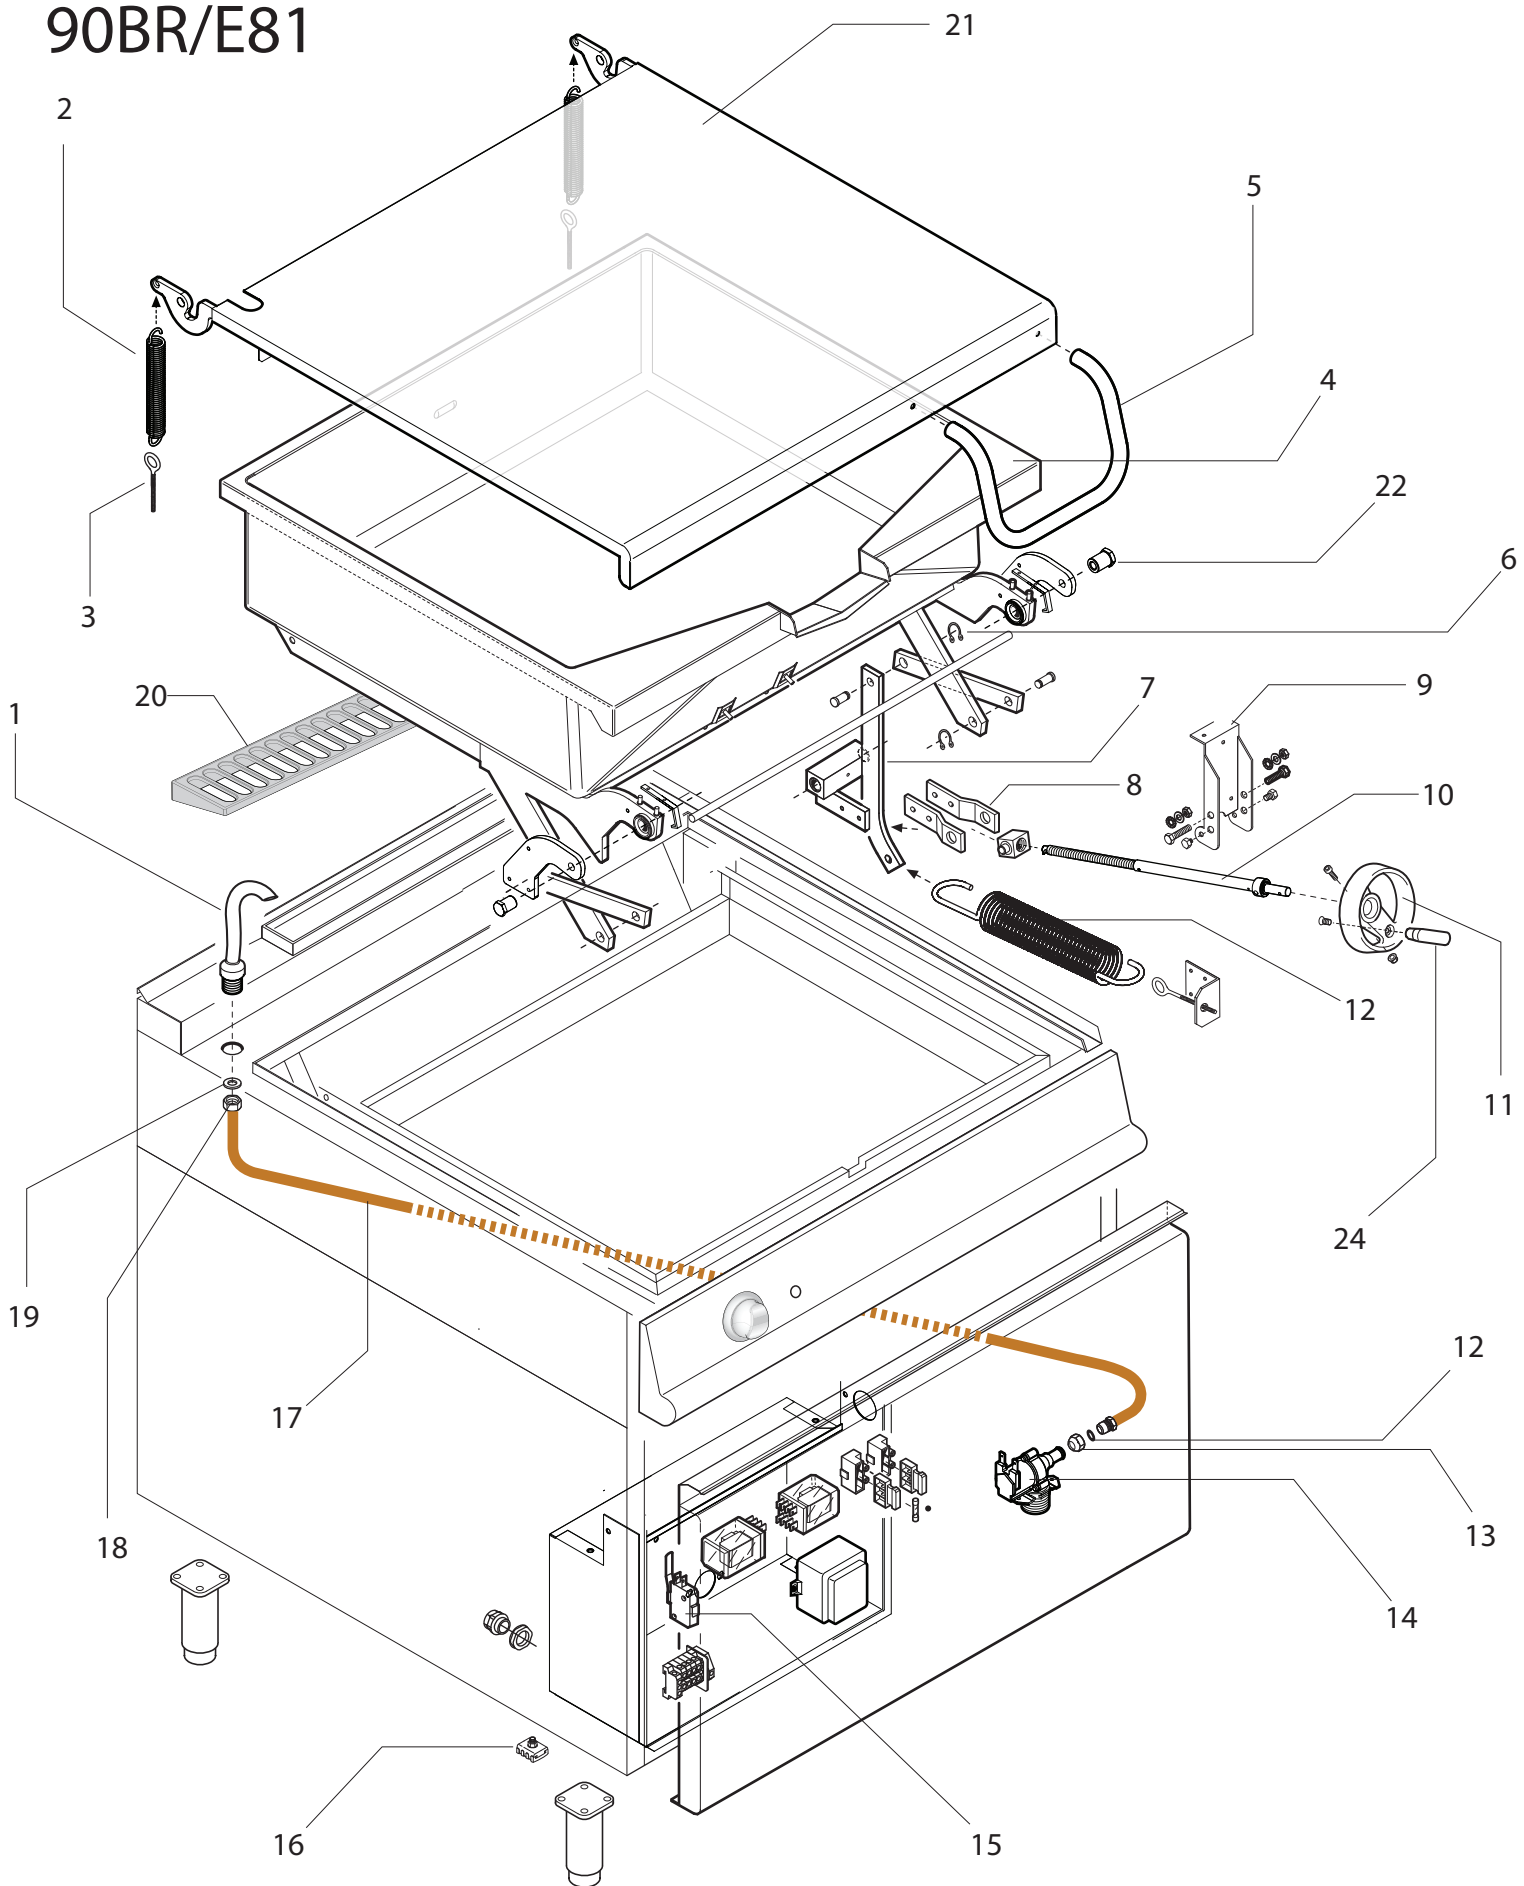

Thermische Geräte Serie 900
Elektro-Kippbratpfanne
Artikel-Nr. 147005 (90BR/E80)

Explosionszeichnung / Ersatzteile

Bitte bei Ersatzteilbestellung immer Artikelnummer und Seriennummer mit angeben!

90BR/E80

90BR/E81

Series 900
Electric Tilting Bratt Pan 90BR/E80_90BR/E81

Table_A

POS.	CODE	PIECES	DESCRIPTION	DATA	C
1	CP0936630	1	CONTROL PANEL		C
2	CP0933820	1	KNIOB		C
3	CP0587500	1	OPERATOR LIGHT		C
4	MA6086113	4	FOOT ASSEMBLY		
5	MA1037114500	1	CABLE RETAINER		
6	MA1037112400	1	LOCK PLUG		
7	MA1878400	1	TERMINAL BOARD		
8	MACM187400	2	SIEMENS SWITCH		
9	MACM199801	1	FLEXIBLE DUCT		
10	MA1878500	1	SAFETY THERMOSTATE		C
11	CP0581280	1	THERMOSTATE WITH SWITCH		C
12	CP0587650	1	OP. FOR SWITCH		C
13	CP0939940	6	HEATER		C
14	CP0970050	1	CABLES		
15	CP0686831	1	BULBS SATTLE		
16	CP0937810	3	ALTIMETERIAL BUTTON		

C >>> Recommended exchange

EDITION 01 2012

CR0786769

90BR/E80

90BR/E81

Series 900

Electric Tilting Bratt Pan 90BR/E80_90BR/E81

Table_A

POS.	CODE	PIECES	DESCRIPTION	DATA	C
1	CP0681381	1	FAUCET		
2	CP0589520	2	BALANCE SPRING		
3	CP0589730	2	EYELET		
4	CP0589771	1	TIPTAIL		
4	CP0589041	1	STEEL TAIL		
5	CP0682470	1	HANDLE		
6	CP0589720	2	SAFETY RING		C
7	CP0840651	2	LATERAL LIFT		
8	CP0589560	2	MAIN SCREW SUPPORT		
9	CP0682191	1	SCREW SUPPORT		
10	MA15206699	1	SCREW ASSEMBLY		
11	MA1475291	1	WHEEL		C
12	MA2867700	1	OR		
13	CP0682340	1	FIT		
14	CP0682320	1	ELECTRIC VALVE		C
15	MA1037111300	1	MICROSWITCH		C
16	MA1878400	1	TERMINAL BLOCK		
17	CP0682430	1	DUCT		
18	MACM066200	1	FIT		
19	MA14072299	1	OR		
20	CP0901240	1	EXHAUSTING GRID		
21	CP0681270	1	TOP		
22	CP0589710	1	PIVOT		
23	CP0589690	1	BALANCE SPRING		C
24	MA77122500	1	WHEEL HANDLE		