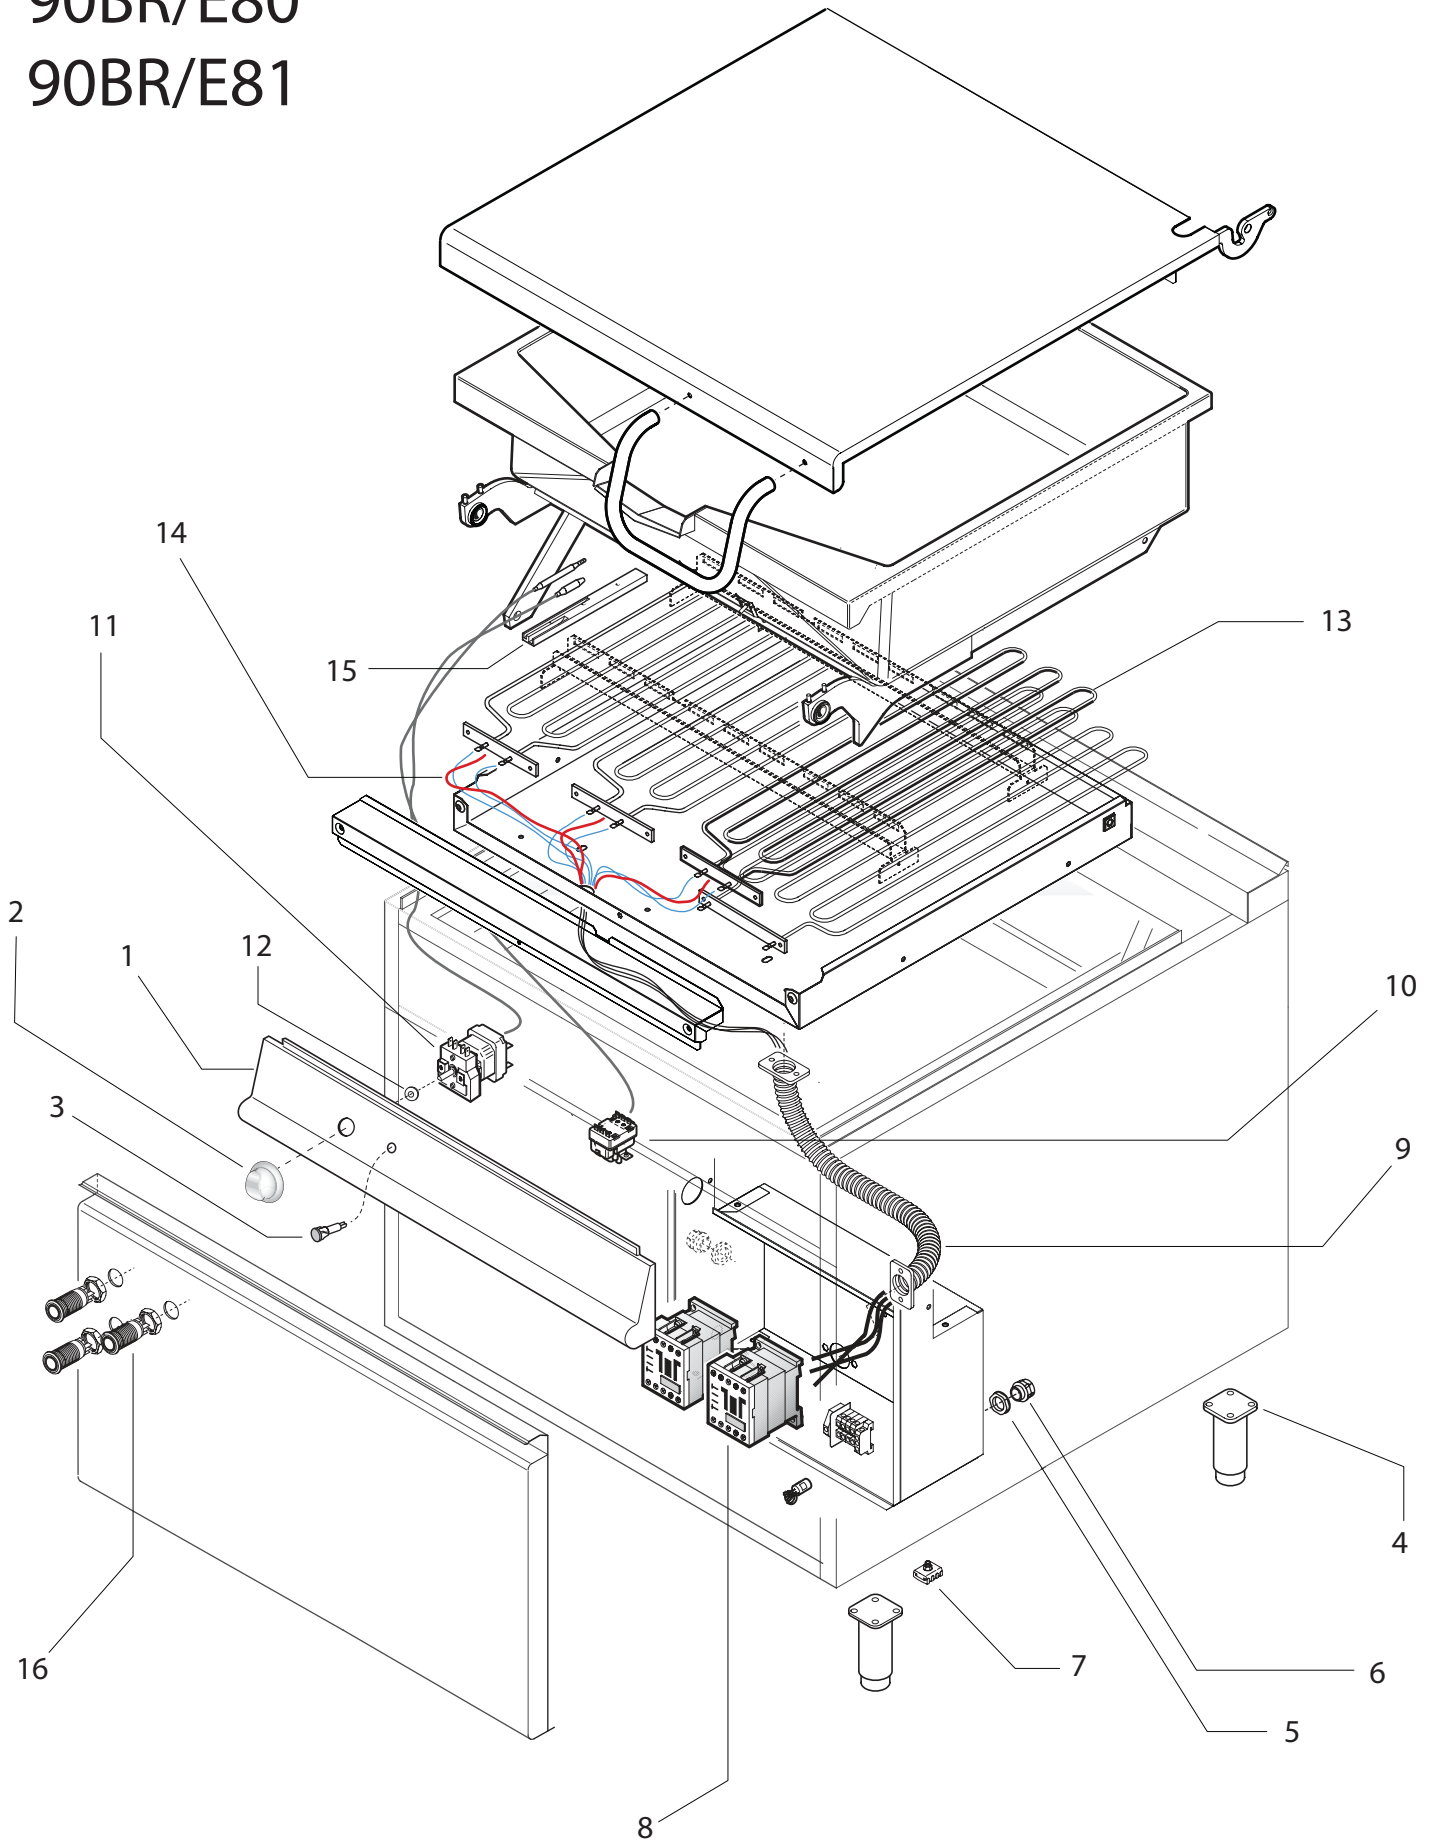

Thermische Geräte Serie 900
Elektro-Kippbratpfanne
Artikel-Nr. 147005 (90BR/E80)

Explosionszeichnung / Ersatzteile

Bitte bei Ersatzteilbestellung immer Artikelnummer und Seriennummer mit angeben!

90BR/E80

90BR/E81

Series 900
Electric Tilting Bratt Pan 90BR/E80_90BR/E81

Table_A

POS.	CODE	PIECES	DESCRIPTION	DATA	C
1	CP0936630	1	CONTROL PANEL		C
2	CP0933820	1	KNIOB		C
3	CP0587500	1	OPERATOR LIGHT		C
4	MA6086113	4	FOOT ASSEMBLY		
5	MA1037114500	1	CABLE RETAINER		
6	MA1037112400	1	LOCK PLUG		
7	MA1878400	1	TERMINAL BOARD		
8	MACM187400	2	SIEMENS SWITCH		
9	MACM199801	1	FLEXIBLE DUCT		
10	MA1878500	1	SAFETY THERMOSTATE		C
11	CP0581280	1	THERMOSTATE WITH SWITCH		C
12	CP0587650	1	OP. FOR SWITCH		C
13	CP0939940	6	HEATER		C
14	CP0970050	1	CABLES		
15	CP0686831	1	BULBS SATTLE		
16	CP0937810	3	ALTIMETERIAL BUTTON		

C >>> Recommended exchange

EDITION 01 2012

CR0786769

90BR/E80

90BR/E81

Series 900

Electric Tilting Bratt Pan 90BR/E80_90BR/E81

Table_A

POS.	CODE	PIECES	DESCRIPTION	DATA	C
1	CP0681381	1	FAUCET		
2	CP0589520	2	BALANCE SPRING		
3	CP0589730	2	EYELET		
4	CP0589771	1	TIPTAIL		
4	CP0589041	1	STEEL TAIL		
5	CP0682470	1	HANDLE		
6	CP0589720	2	SAFETY RING		C
7	CP0840651	2	LATERAL LIFT		
8	CP0589560	2	MAIN SCREW SUPPORT		
9	CP0682191	1	SCREW SUPPORT		
10	MA15206699	1	SCREW ASSEMBLY		
11	MA1475291	1	WHEEL		C
12	MA2867700	1	OR		
13	CP0682340	1	FIT		
14	CP0682320	1	ELECTRIC VALVE		C
15	MA1037111300	1	MICROSWITCH		C
16	MA1878400	1	TERMINAL BLOCK		
17	CP0682430	1	DUCT		
18	MACM066200	1	FIT		
19	MA14072299	1	OR		
20	CP0901240	1	EXHAUSTING GRID		
21	CP0681270	1	TOP		
22	CP0589710	1	PIVOT		
23	CP0589690	1	BALANCE SPRING		C
24	MA77122500	1	WHEEL HANDLE		