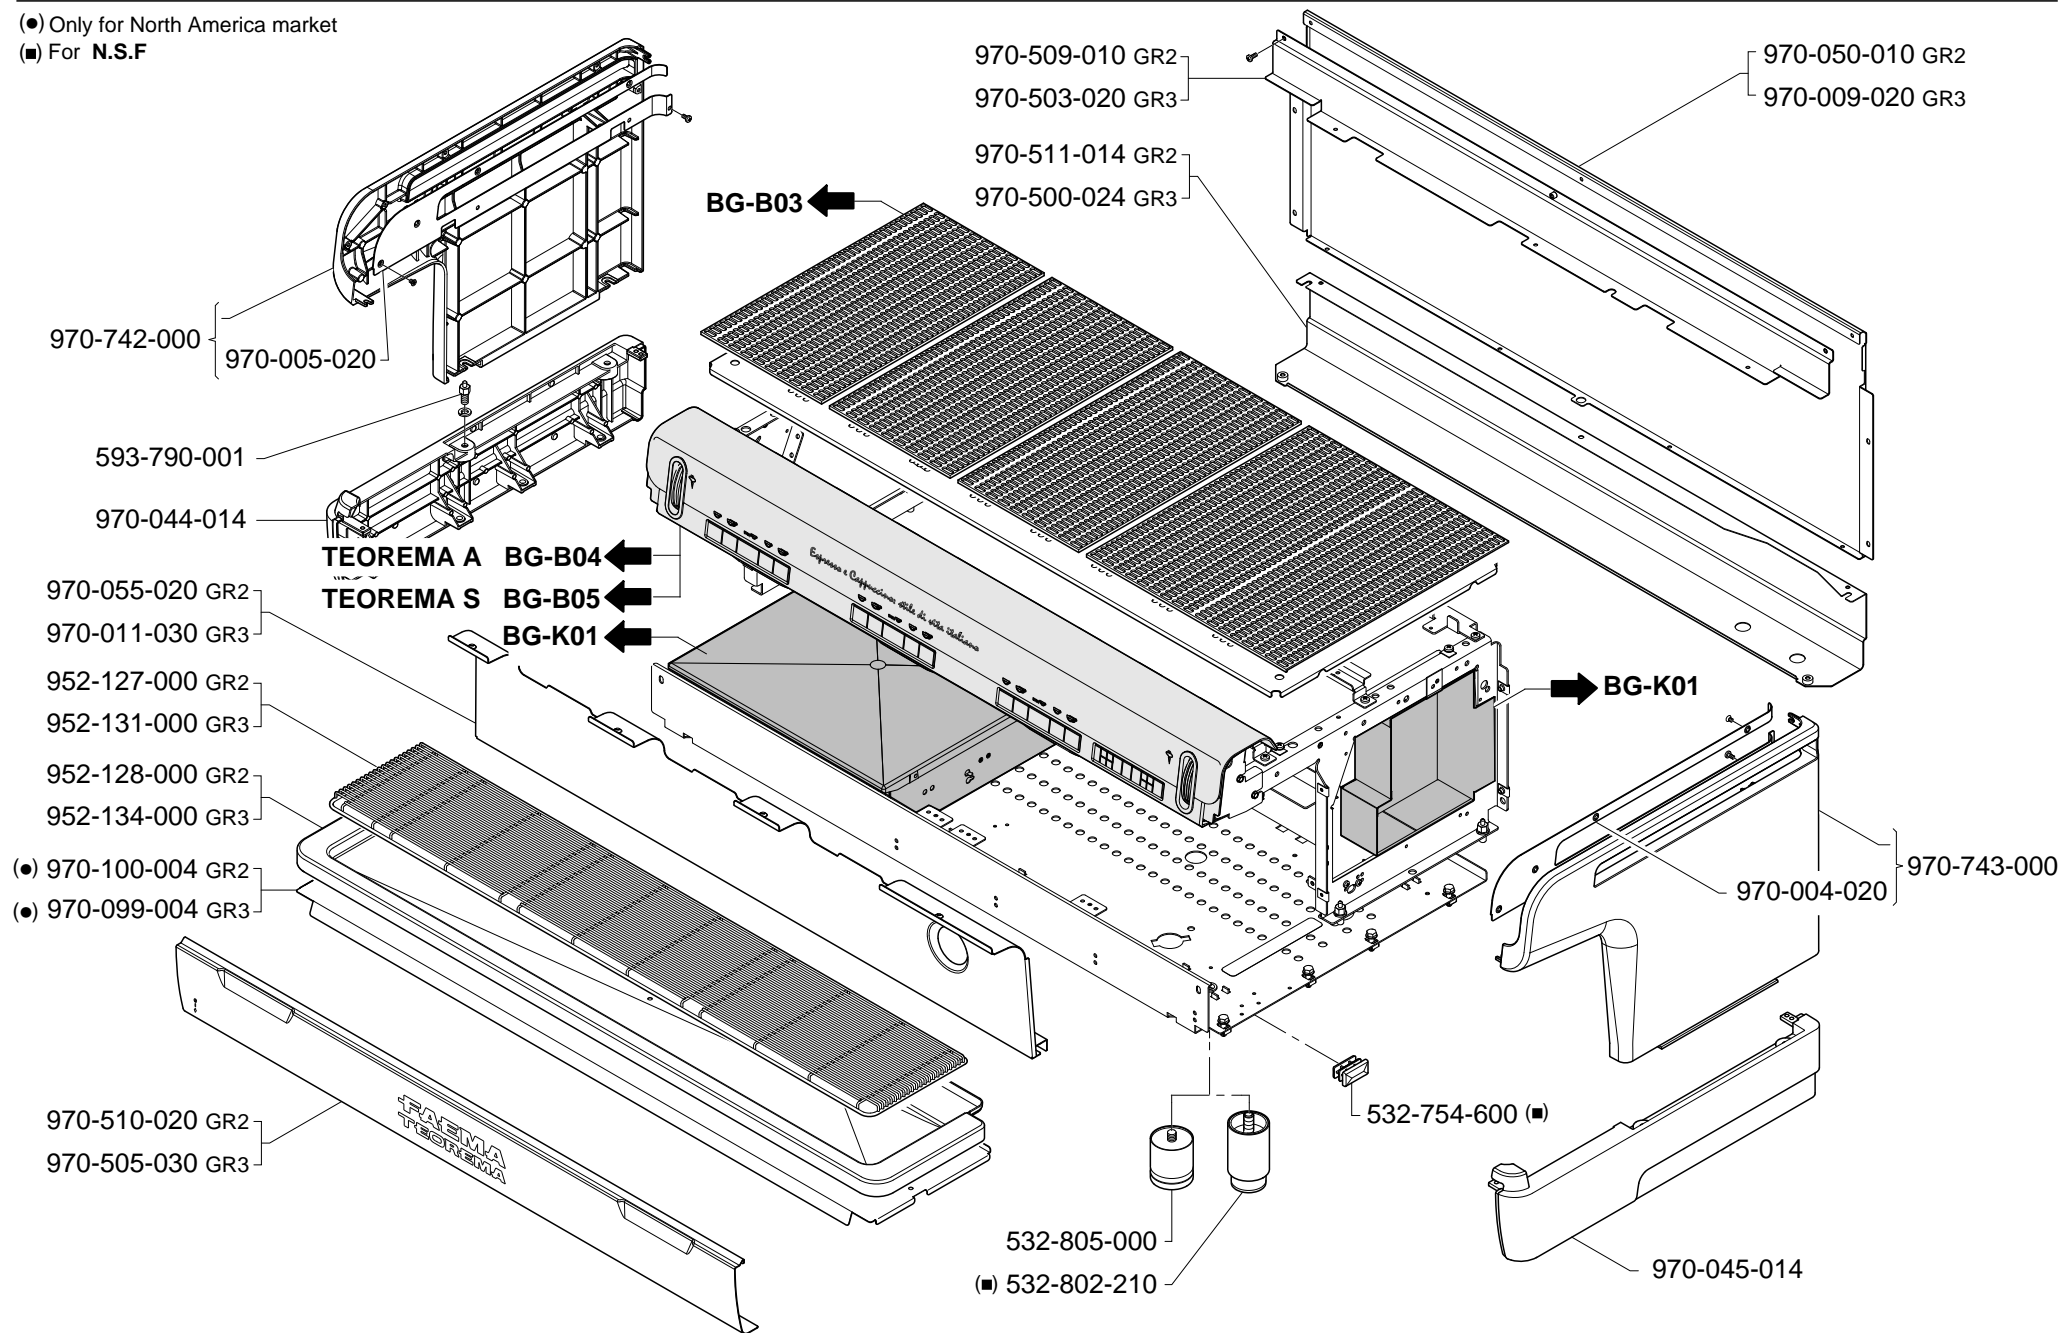

(●) Only for North America market
(■) For N.S.F