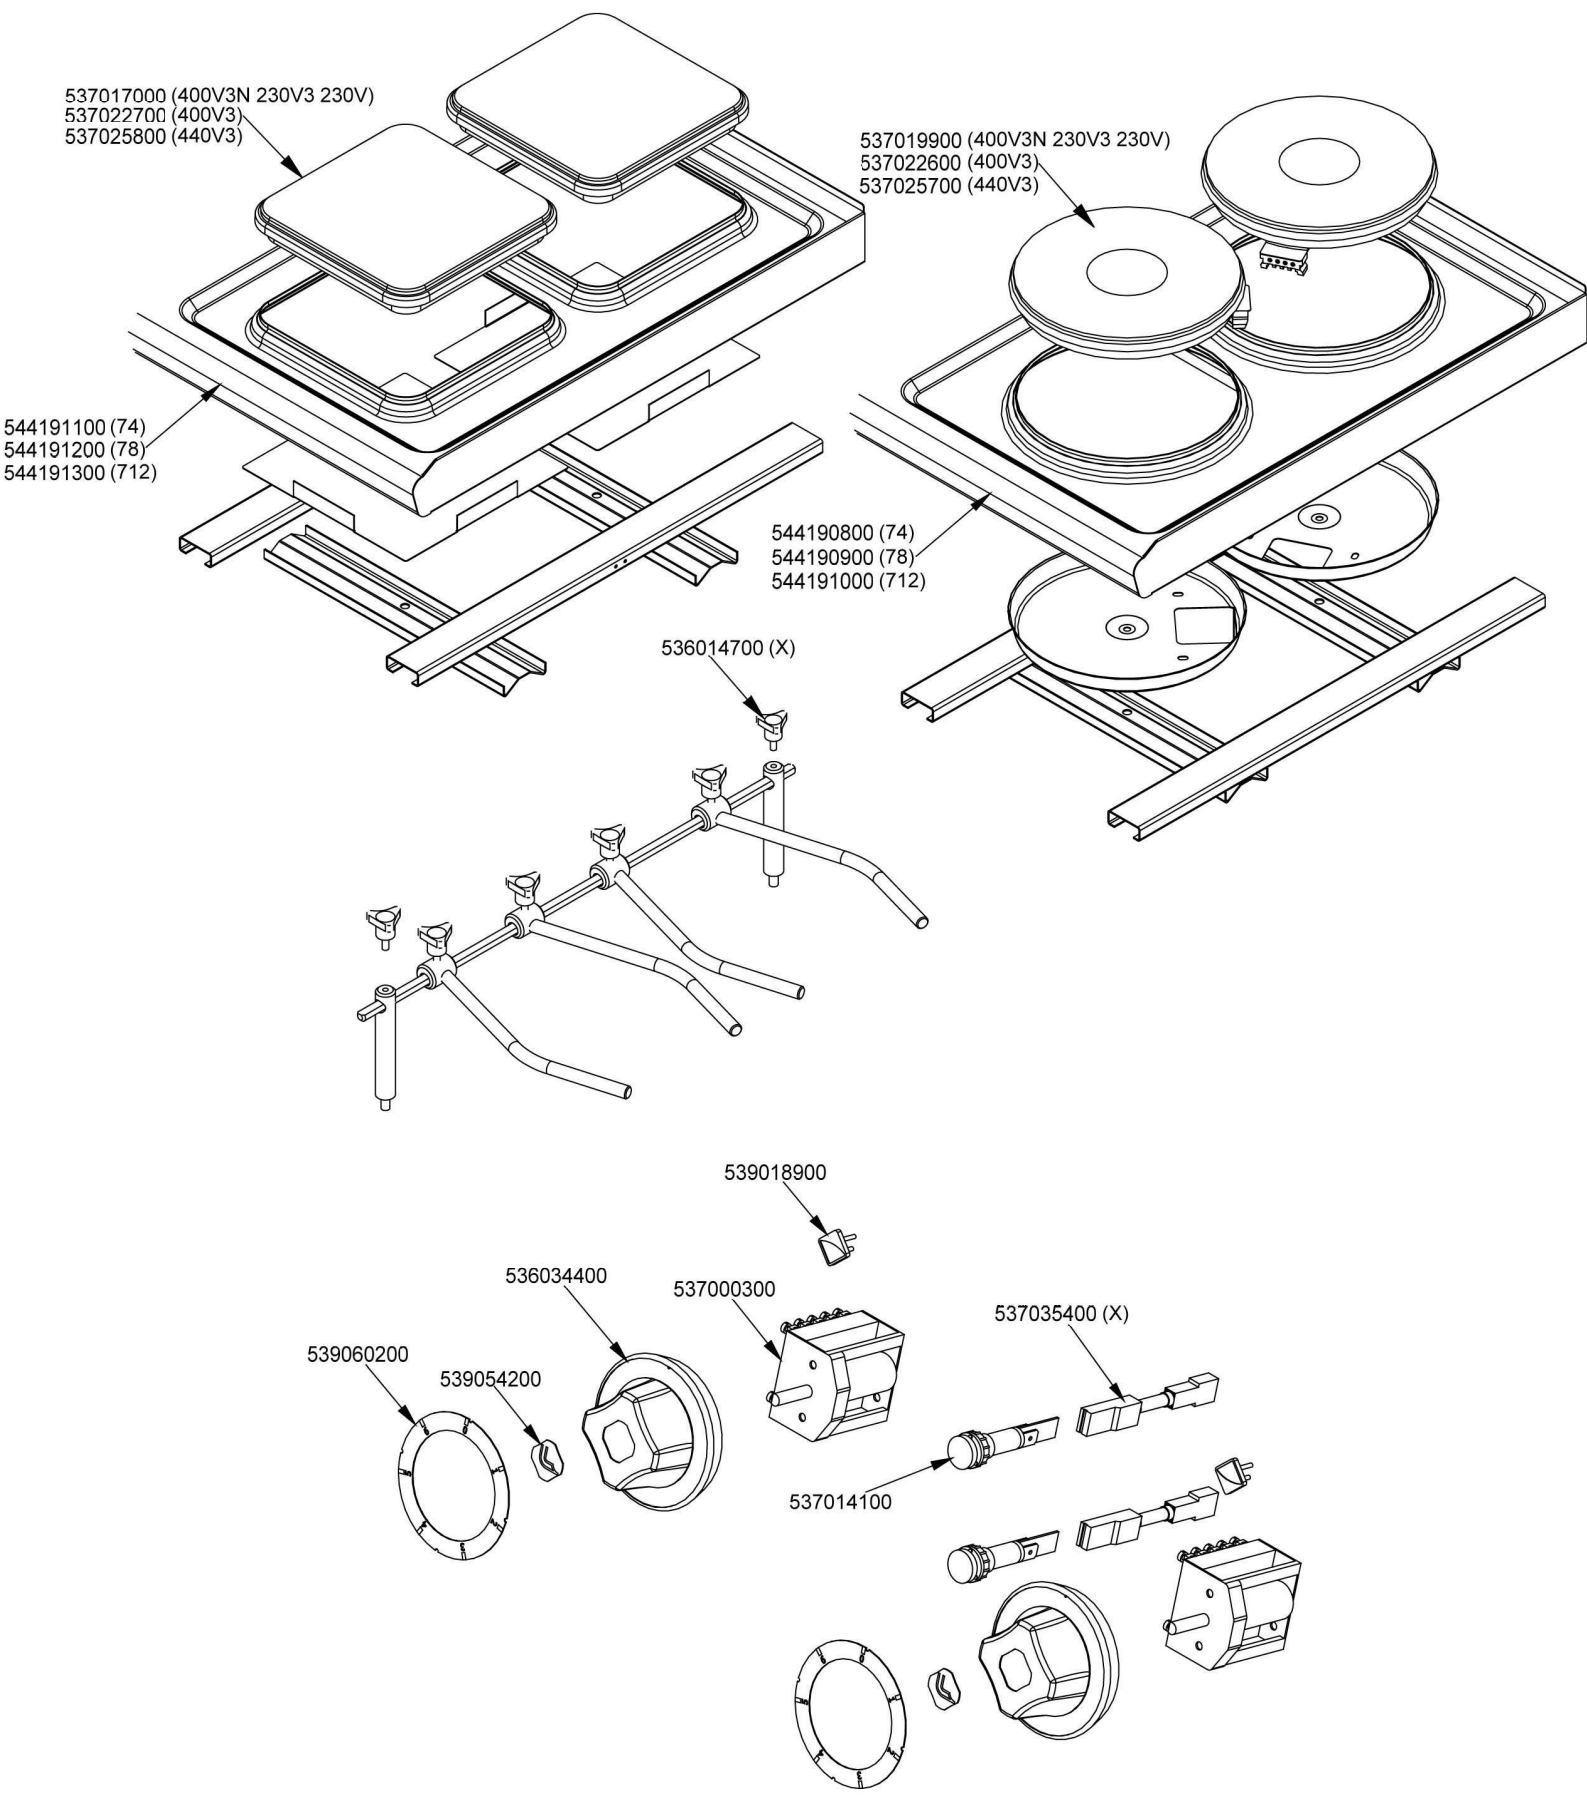

Page	Pos	Code	Description
001		537012100	SECURITY THERMOSTAT SINGLEP.165°C
001		537044600	ELECTRICAL PLATE D.145 W1500 V400
001		537019800	ELECTRICAL PLATE D.180 W2000 V230
001		537044400	ELECTRICAL PLATE D.180 W2000 V400
001		541198800	CONTROL PANEL 60T CF4-610 ET
001		537027400	TERMINAL BLOCK THREEPHASE 40A
001		544540300	
001		541194700	CONTROL PANEL 607090 CF4-610 E
001		544562900	SIDE PANEL OF OVEN DOOR CF 610
001		531048400	INOX LEG Ø1"3/4 100-165 M10
001		544540200	
002		531059201	COMPLETE S/S DOOR FOR MAXI 600 OVEN
002		544534100	INNER DOOR OF MAXI OVEN OF 60T-LINE
002		533094400	S/S OVEN DOOR HANDLE FOR 60T-LINE
002		544534000	S/S DOOR FOR MAXI OVEN OF 60T LINE
002		531059700	DOOR HINGE FOR MAXI OVEN 60.LINE
002		531059300	OVEN DOOR * S60T 68 GLASS C.
002		536029400	INTERNAL GLASS OVEN DOOR MAXI
002		533094600	BUSH P.F. 60-LINE
002		536021801	DOOR HANDLE SPACER FOR MAXI OVEN
002		531064900	EXTERNAL GLASS MAXI OVEN DOOR+FRAME
003		539061600	ADESIVE DISK FOR SWITCH OVEN S60
003		539054200	STAMP Ø20,5 CR."L" LOTUS R.
003		536034400	KNOB §77 4P. §06*4,6 C/M
003		539028000	SELECTOR SIGN PLATE FOR OVEN
003		537035600	OVEN COMMUTATOR * EL. 60+65LINES
003		537035400	HEATING ELEMENT 00003W 330KOHM W/F
003		539023900	SIGN PLATE FOR OVEN TEMPERATURE
003		539018800	BLANK INDEX FOR KNOB
003		539023800	LABEL FOR OVEN TIMER
003		537019101	THERMOSTAT MONOPHAS.050-320°C F.MF
003		533095900	PIN FOR GRIDSHOLDER SUPPORT CF 60
003		537014100	WHITE WARNING LIGHT 250V
003		537014200	GREEN WARNING LIGHT 250V
003		537006200	UPPER OVEN HEATING EL.3000W 230V
003		537042200	UPPER OVEN HEATING EL.1000+2000W
003		539061200	ADHESIV.DISK FOR TYMER EL. OVEN
003		537019301	TIMER ELECT.120' 4 T.F. MF
003		534018300	KNOB PROTECTION FOR MAXI CF 60T
003		533079700	LOCK SPRING FOR BULB §3/§4
003		536011301	GASKET FOR MAXI 60T-OVEN L=1980
003		537007900	OVEN BULB-SOCKET WITH LAMP
003		537044200	TRANSFORMER 400V/440V-230V 100VA
003		531057700	DOOR WHEEL HOLDER F.MAXI OVEN 60T
003		531057900	LHD GRIDS HOLDER FOR MAXI-OVEN
003		531006701	MAXI OVEN GRID FOR S60/65
003		537006300	LOWER OVEN HEATING EL.W1600 230CF8/
003		537006301	COVERED HEATING ELEMENT MAXI OVEN
003		537042400	LOWER OVEN HEATING EL.W1600 440V
003		531057800	RHD GRIDS HOLDER FOR MAXI-OVEN
003		539061500	ADESIVE DISK OVEN THERMOSTAT S60