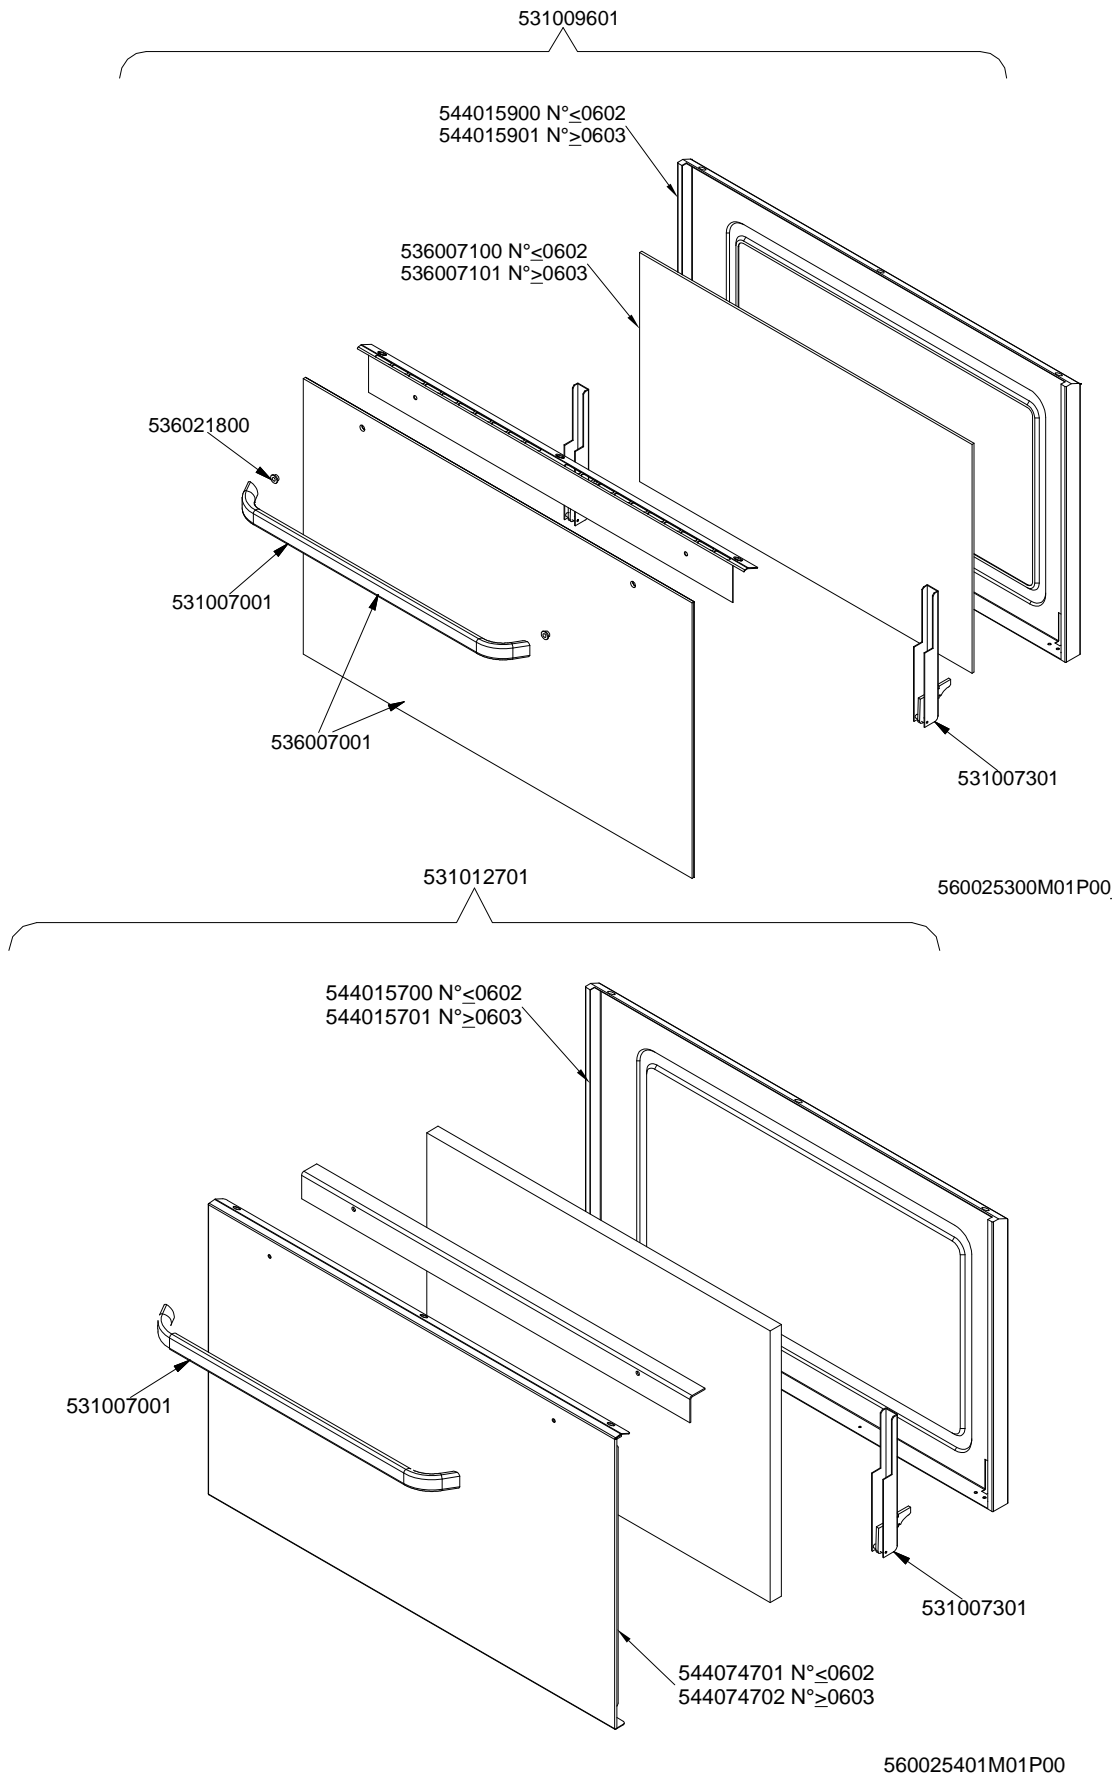

560003701M00P00

MAGIC SNACK 60

CUCINE / RANGES / HERDE / CUISINIÈRES / N° ≥ 0310

FORNO / OVEN / BACKOFEN / FOUR / CF-8 10 10/6

PORTE / DOORS / TÜREN / PORTES ≤ 0705

PC-E

Page	Pos	Code	Description
001		537002200	ELECTRICAL PLATE D.180 W1500 V230
001		537002100	ELECTRICAL PLATE D.145 W1000 V230
001		537002300	ELECTRICAL PLATE D.220 W2000 V230
001		541026900	NEUTRAL SPACER 800
001		544043701	UPPER PLATE CF-8E
001		544083001	CONTROL PANEL FOR RANGE CFM-8ET
001		544044202	CONTROL PANEL CF-8E
001		537007600	TERMINAL BLOCK SINGLEPHASE 40A
001		544044401	SIDE NEW CF-8
001		531008100	ADJUSTABLE LEG H9 CHROME
002		537001600	THERMOSTAT 50-320°C SINGLEPHASE
002		537005700	OVEN COMMUTATOR CF-8/10 EL.
002		539023900	SIGN PLATE FOR OVEN TEMPERATURE
002		536013800	KNOB D.70 BLACK 6*5 WITH SPRING
002		539023100	ADHESIVE GRADUATED DISC FOR MAXI OV
002		533037600	LOCK SPRING FOR BULB
002		537014100	WHITE WARNING LIGHT 250V
002		537014200	GREEN WARNING LIGHT 250V
002		537006200	UPPER OVEN HEATING EL.1000+2000W
002		534009100	GRILL PROTECTION CF-8/10
002		534009101	
002		536011300	OVEN GASKET CF-8/10
002		537005400	OVEN BULB 15W 300°C
002		537007900	OVEN BULB-SOCKET
002		531012401	OVEN DOOR WHEEL HOLDER F.CF-8/10
002		531013600	SIDE GRID FOR MAXI/VENTILATED OVEN
002		531006700	OVEN GRID FOR CF-8/10
002		534002200	OVEN DRIPPING-PAN CF-8/10
002		537006300	LOWER OVEN HEATING EL.W1750 230CF8/
003		531009601	COMPLETE GLASS OVEN DOOR
003		544015900	INNER GLASSDOOR OF MAXI OVEN
003		544015901	INNER-DOOR FOR MAXI OVEN *GLASS*
003		536007100	INTERNAL GLASS OVEN DOOR CF-8/10
003		536007101	
003		536021800	DOOR HANDLE SPACER FOR MAXI OVEN
003		531007001	OVEN GLASS DOOR HANDLE CF-8/10
003		536007001	EXTERNAL GLASS OVEN DOOR CF8/10
003		531007301	DOOR HINGE FOR MAXI OVEN CF-8/10
003		531012701	STAINLESS STEEL OVEN DOOR 60/65LINE
003		544015700	INNER DOOR OF MAXI OVEN
003		544015701	INNER-DOOR FOR MAXI OVEN
003		544074701	S/S MAXI OVEN DOOR PANEL
003		544074702	
004		537000300	COMMUTATOR 7 POSITIONS S.49 16A
004		536002100	KNOB 7 POSITIONS SNACK
004		537014100	WHITE WARNING LIGHT 250V