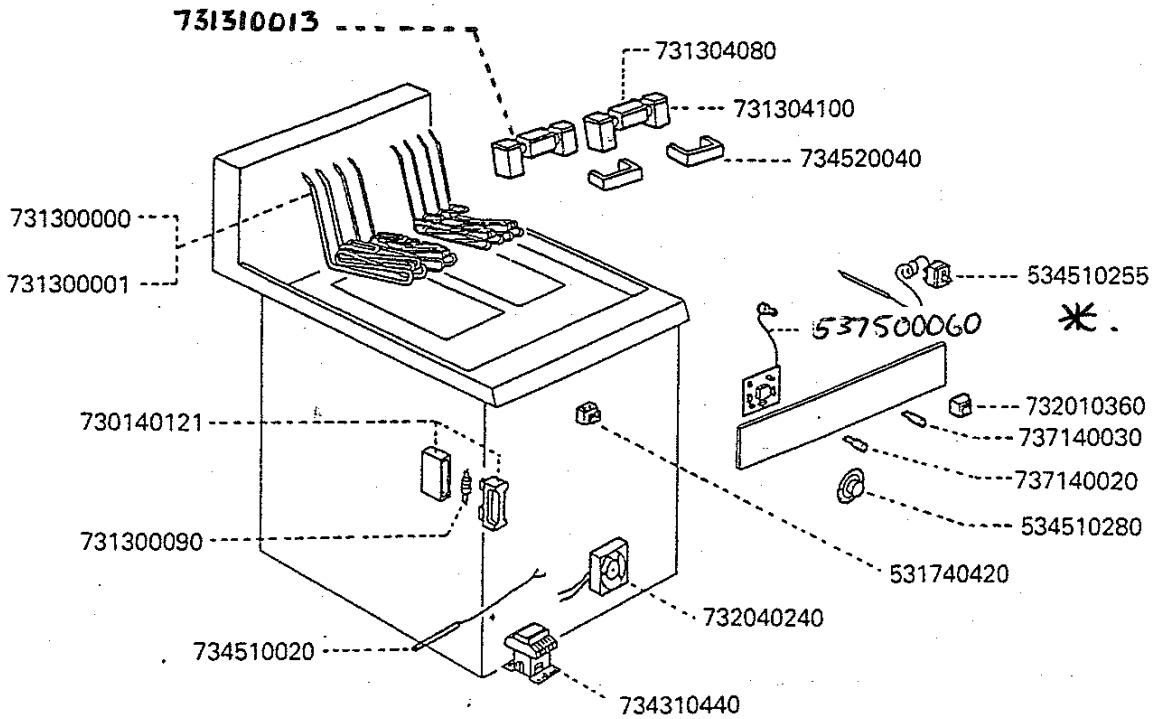

E1848 DEEP FAT FRYER

FRYER FITMENTS

Code	No.	Description
E10	531312010	Chip Basket
B05	531313050	Dust Cover Handle
E12	531303062	Dust Cover c/w Handle
D12	731300120	Element Guard
B05	531880180	Door Handle Bracket and Gasket (L.H.)
B05	531880190	Door Handle Bracket and Gasket (R.H.)
C09	531880260	Foot Assembly
F08	534510010	Outer Side Panel (L.H.)
F09	534510020	Outer Side Panel (R.H.)
B07	534510030	Door Catch
C05	534510040	Blanking Plate
N08	734520050	Hob and Pan
E05	534510060	Drain Cock
C12	534510070	Drain Tube
C01	534510100	Door Top Hinge
C01	534510110	Door Bottom Hinge
J06	534510120	Complete Door (Not Illustrated)
B01	534510130	Door Keeper Stud
C10	534510140	Door Handle Bar
C12	734520060	Control Panel
D12	534510160	Trim

Code	No.	Description
G11	731300000	Element — 240V
G11	731300001	Element — 220V
J04	731300010	Set of Elements (2 per set) — 240V
J04	730130011	Set of Elements (2 per set) — 220V
G08	734310440	Contactor
B01	731300090	Fuse Link — 30A
C12	730140121	Fuse Carrier and Base — 20A 7308401000.
E01	734510020	Thermocouple
K11	537500060	Operating Thermostat ASSY c/w POT PRE/POST EN203.
G06	534510255	Safety Thermostat
B06	534510280	Control Knob
C02	732010360	On/Off Switch
G06	732040240	Fan
B07	531740420	Terminal Block
B07	737140020	Indicator Neon (Amber)
B07	737140030	Indicator Neon (Red)
B10	734520040	Basket Hanging Rail
G01	731304080	Element Box c/w Lid
E12	731304100	Support Box c/w Lid
D02	734500030	Microswitch (Not Illustrated) also 734520070
	731310013	HINGE BUSH ASSEMBLY.