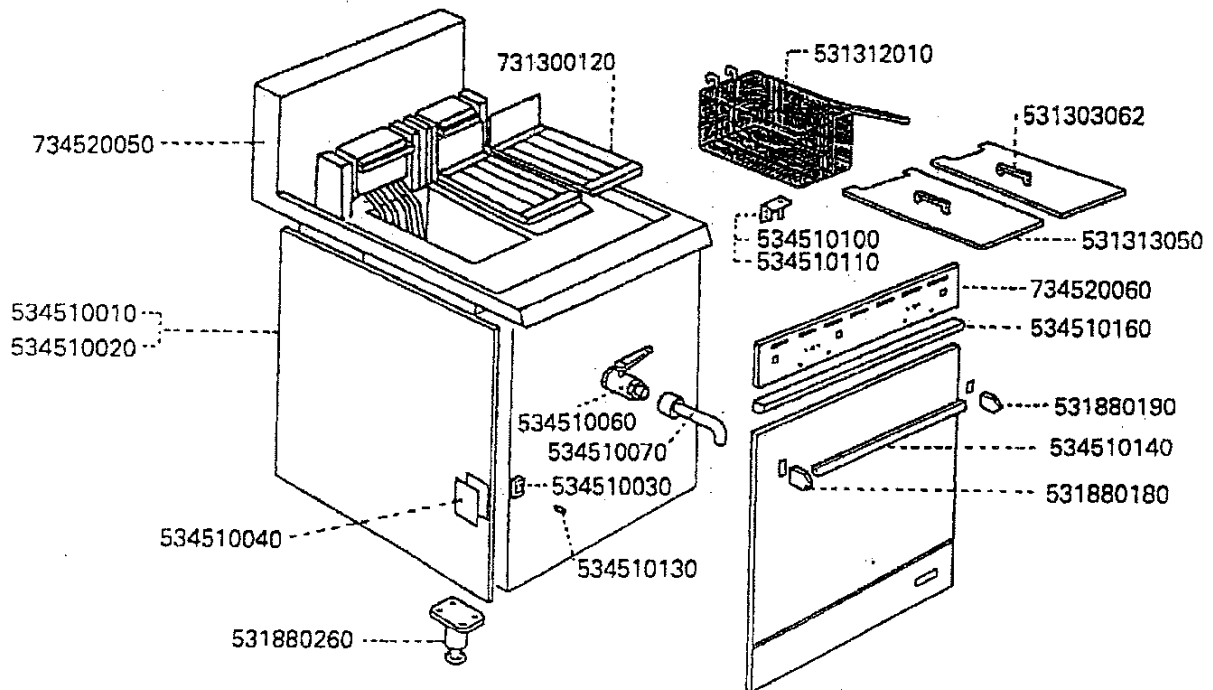

E1848 DEEP FAT FRYER

FRYER FITMENTS

Code	No.	Description
E10	531312010	Chip Basket
B05	531313050	Dust Cover Handle
E12	531303062	Dust Cover c/w Handle
D12	731300120	Element Guard
B05	531880180	Door Handle Bracket and Gasket (L.H.)
B05	531880190	Door Handle Bracket and Gasket (R.H.)
C09	531880260	Foot Assembly
F08	534510010	Outer Side Panel (L.H.)
F09	534510020	Outer Side Panel (R.H.)
B07	534510030	Door Catch
C05	534510040	Blanking Plate
N08	734520050	Hob and Pan
E05	534510060	Drain Cock
C12	534510070	Drain Tube
C01	534510100	Door Top Hinge
C01	534510110	Door Bottom Hinge
J06	534510120	Complete Door (Not Illustrated)
B01	534510130	Door Keeper Stud
C10	534510140	Door Handle Bar
C12	734520060	Control Panel
D12	534510160	Trim

Code	No.	Description
G11	731300000	Element — 240V
G11	731300001	Element — 220V
J04	731300010	Set of Elements (2 per set) — 240V
J04	730130011	Set of Elements (2 per set) — 220V
G08	734310440	Contactor
B01	731300090	Fuse Link — 30A
C12	730140121	Fuse Carrier and Base — 20A 7308401000.
E01	734510020	Thermocouple
K11	537500060	Operating Thermostat ASSY c/w POT PRE/POST EN203.
G06	534510255	Safety Thermostat
B06	534510280	Control Knob
C02	732010360	On/Off Switch
G06	732040240	Fan
B07	531740420	Terminal Block
B07	737140020	Indicator Neon (Amber)
B07	737140030	Indicator Neon (Red)
B10	734520040	Basket Hanging Rail
G01	731304080	Element Box c/w Lid
E12	731304100	Support Box c/w Lid
D02	734500030	Microswitch (Not Illustrated) also 734520070
	731310013	HINGE BUSH ASSEMBLY.