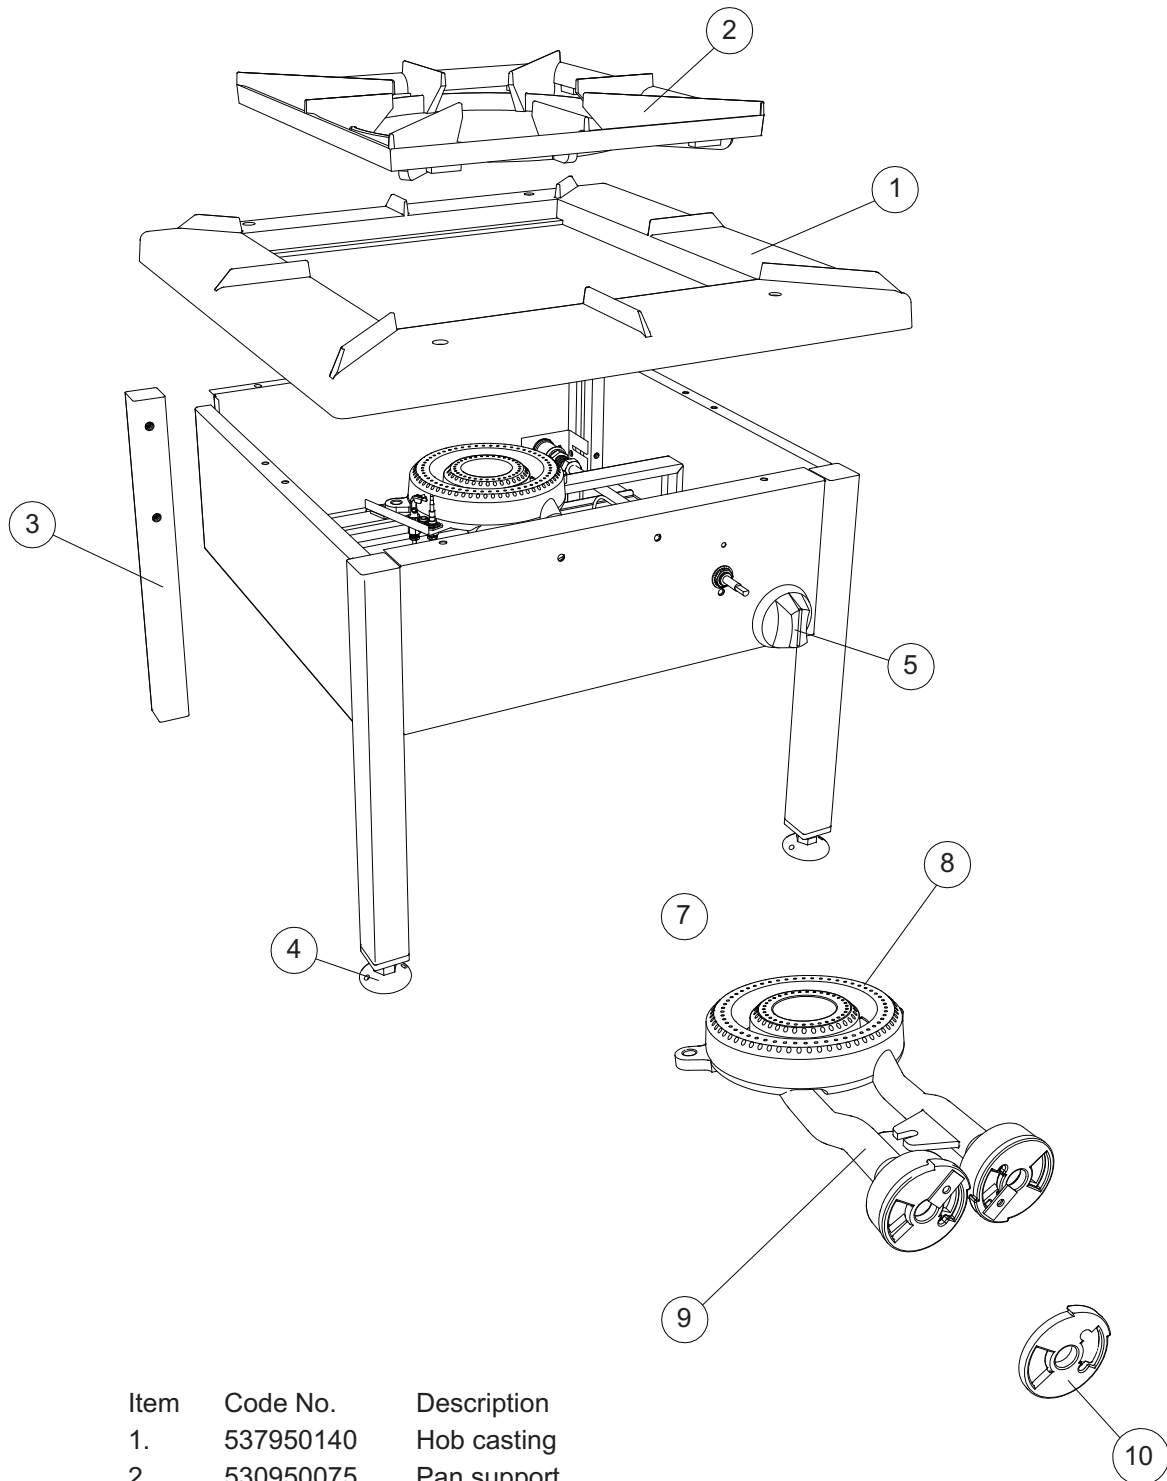

G1478 Stockpot Stove

Fitments and Burners

Item	Code No.	Description
1.	537950140	Hob casting
2.	530950075	Pan support
3.	537950165	Leg (stainless steel)
4.	537950180	Adjustable foot
5.	527950026	Control knob
6.	530950260	Governor for Nat. gas model (not illustrated)
7.	530950042	Complete burner assembly
8.	530950300	Outer burner assembly
9.	530950310	Inner burner assembly
10.	530950210	Burner aeration ring

G1478 Stockpot Stove

Controls and Pipework

Item	Code No.	Description
11.	537950150	Base plate
12.	530950290	Burner support
13.	535010011	Pilot pipe (flexible)
14.	537950190	Inlet pipe (flexible)
15.	527950020	Gas valve
16.	534350730	Sealing washer (copper)
17.	537950030	Injector for outer ring (natural gas)
	537950130	Injector for outer ring (propane gas)
18.	537950031	Injector for inner ring (natural gas)
	537950120	Injector for inner ring (propane gas)
19.	537950050	Manifold assembly
20.	530950270	Pressure test nipple
21.	537950200	Valve to manifold pipe (flexible)
22.	534101004	Thermocouple
23.	537950060	Pilot burner assembly (natural gas)
	537950065	Pilot burner assembly (propane gas)
24.	539110270	Injector for pilot (natural gas) - not illustrated
	537950110	Injector for pilot (propane gas) - not illustrated
25.	537950080	Pilot bracket