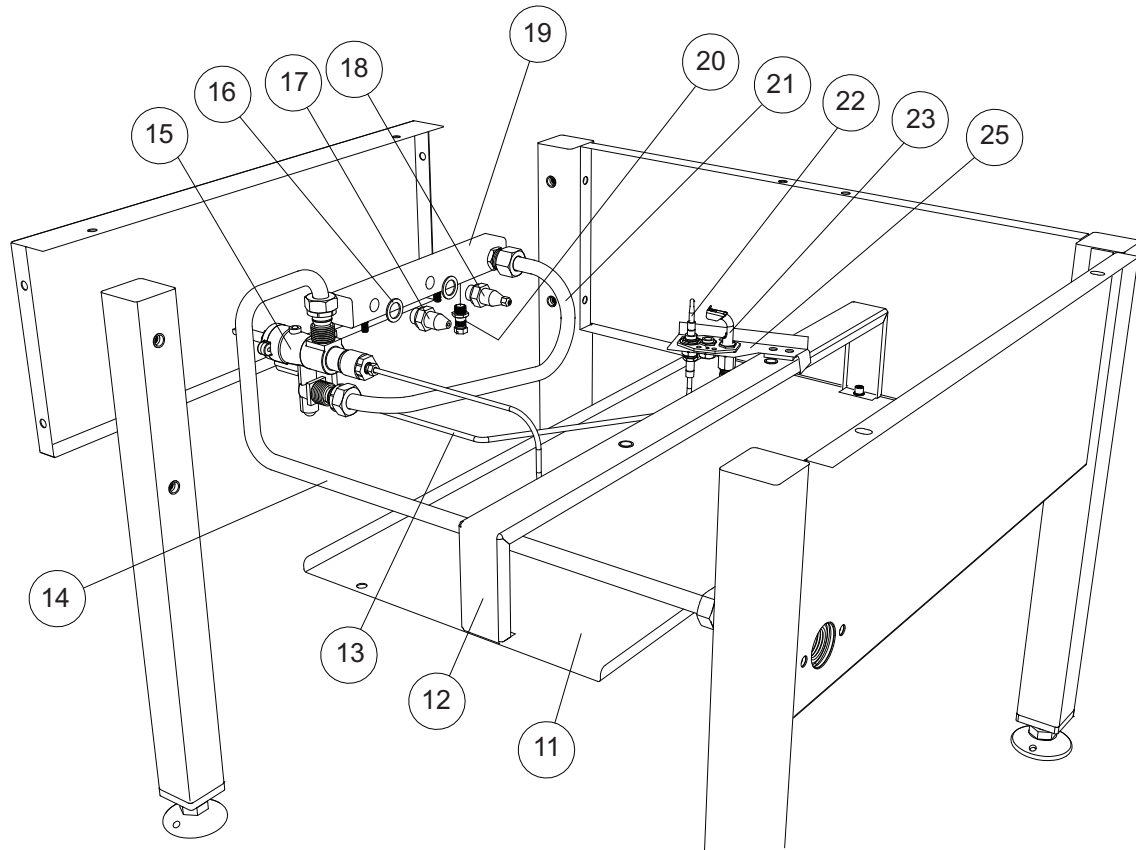

G1478 Stockpot Stove

Fitments and Burners

Item	Code No.	Description
1.	537950140	Hob casting
2.	530950075	Pan support
3.	537950165	Leg (stainless steel)
4.	537950180	Adjustable foot
5.	527950026	Control knob
6.	530950260	Governor for Nat. gas model (not illustrated)
7.	530950042	Complete burner assembly
8.	530950300	Outer burner assembly
9.	530950310	Inner burner assembly
10.	530950210	Burner aeration ring

G1478 Stockpot Stove

Controls and Pipework

Item	Code No.	Description
11.	537950150	Base plate
12.	530950290	Burner support
13.	535010011	Pilot pipe (flexible)
14.	537950190	Inlet pipe (flexible)
15.	527950020	Gas valve
16.	534350730	Sealing washer (copper)
17.	537950030	Injector for outer ring (natural gas)
	537950130	Injector for outer ring (propane gas)
18.	537950031	Injector for inner ring (natural gas)
	537950120	Injector for inner ring (propane gas)
19.	537950050	Manifold assembly
20.	530950270	Pressure test nipple
21.	537950200	Valve to manifold pipe (flexible)
22.	534101004	Thermocouple
23.	537950060	Pilot burner assembly (natural gas)
	537950065	Pilot burner assembly (propane gas)
24.	539110270	Injector for pilot (natural gas) - not illustrated
	537950110	Injector for pilot (propane gas) - not illustrated
25.	537950080	Pilot bracket