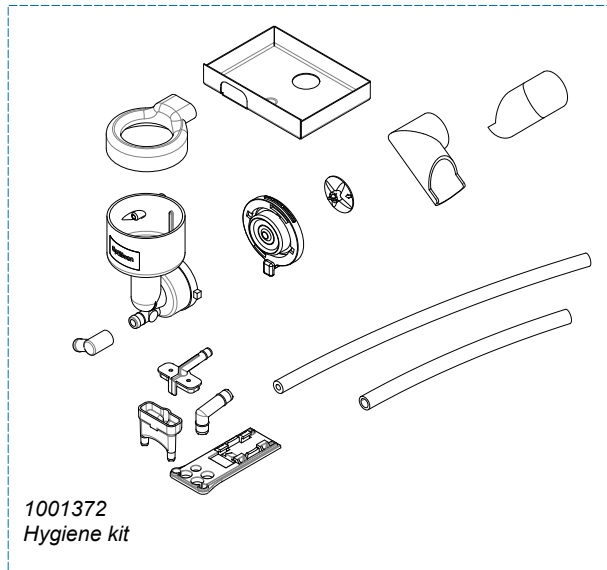

Page : 8 - 12
 Rev : 3

Rated voltage : 1N~ 220-240V 50-60Hz 2275W

Drawer : RLF
 Date : 06-07-11

Spare Parts Info

ANIMO

www.animo.eu

*Recomended Spare Part

Type : OPTIBEAN 3 H&C
 Articulenumber : 1001522

From mach. nr. : 4X 31323
 Date : 09 - 2015

Page : 9 - 12
 Rev : 3

Rated voltage : 1N~ 220-240V 50-60Hz 2275W

Drawer : RLF
 Date : 06-07-11

Spare Parts Info

ANIMO
 www.animo.eu

Accessories

*Recomended Spare Part

Type : OPTIBEAN 3 H&C
 Articlenumber : 1001522

From mach. nr. : 4X 31323
 Date : 09 - 2015

Page : 10 - 12
 Rev : 3

Rated voltage : 1N~ 220-240V 50-60Hz 2275W

Drawer : RLF
 Date : 06-07-11

Spare Parts Info

ANIMO