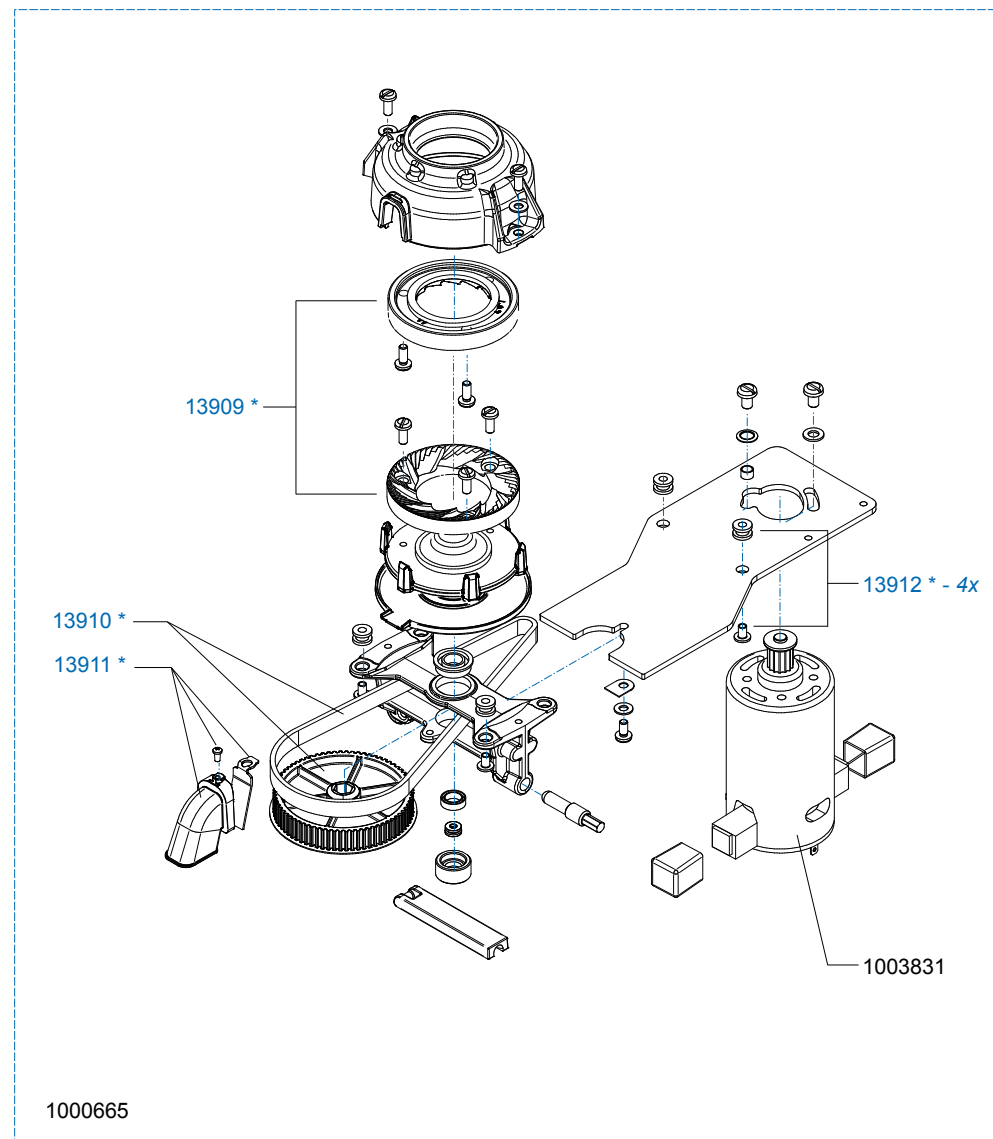

1001636

1001967 * R
 White

1001968 * L
 Grey

Part of Replacement set 25k - 1001395 *

*Recomended Spare Part

Type : OPTIBEAN 3 H&C
 Articulenumber : 1001522

From mach. nr. : 4X 31323
 Date : 09 - 2015

Page : 7 - 12
 Rev : 3

Rated voltage : 1N~ 220-240V 50-60Hz 2275W

Drawer : RLF
 Date : 06-07-11

Spare Parts Info

ANIMO

www.animo.eu

*Recomended Spare Part

Type : OPTIBEAN 3 H&C
 Articulenumber : 1001522

From mach. nr. : 4X 31323
 Date : 09 - 2015

Page : 8 - 12
 Rev : 3

Rated voltage : 1N~ 220-240V 50-60Hz 2275W

Drawer : RLF
 Date : 06-07-11

Spare Parts Info

ANIMO

www.animo.eu

*Recomended Spare Part

Type : OPTIBEAN 3 H&C
 Articulenumber : 1001522

From mach. nr. : 4X 31323
 Date : 09 - 2015

Page : 9 - 12
 Rev : 3

Rated voltage : 1N~ 220-240V 50-60Hz 2275W

Drawer : RLF
 Date : 06-07-11

Spare Parts Info

ANIMO
 www.animo.eu

Accessories

*Recomended Spare Part