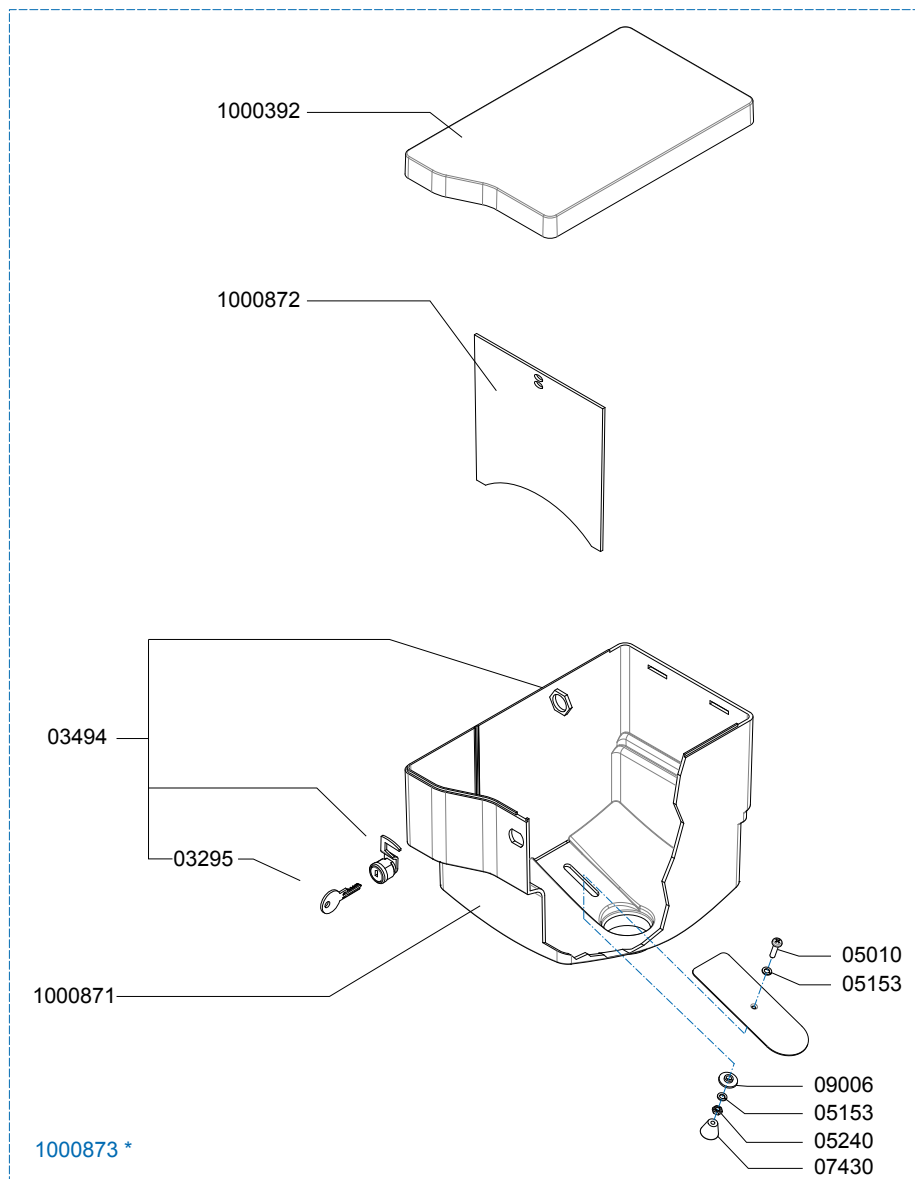

Page : 8 - 12
 Rev : 3

Rated voltage : 1N~ 220-240V 50-60Hz 2275W

Drawer : RLF
 Date : 06-07-11

Spare Parts Info

ANIMO

www.animo.eu

*Recomended Spare Part

Type : OPTIBEAN 3 H&C
 Articulenumber : 1001522