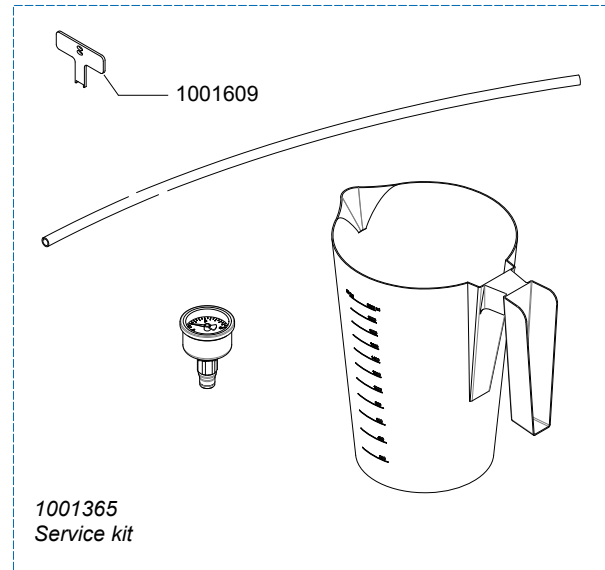

From mach. nr. : 4X 31323
 Date : 09 - 2015

Page : 9 - 12
 Rev : 3

Rated voltage : 1N~ 220-240V 50-60Hz 2275W

Drawer : RLF
 Date : 06-07-11

Spare Parts Info

ANIMO
 www.animo.eu

Accessories

*Recomended Spare Part