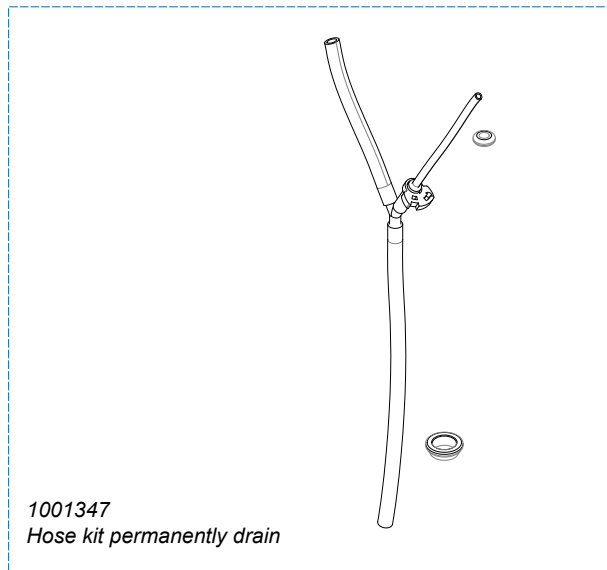

From mach. nr. : 4X 31323
 Date : 09 - 2015

Page : 9 - 12
 Rev : 3

Rated voltage : 1N~ 220-240V 50-60Hz 2275W

Drawer : RLF
 Date : 06-07-11

Spare Parts Info

ANIMO
 www.animo.eu

Accessories

*Recomended Spare Part