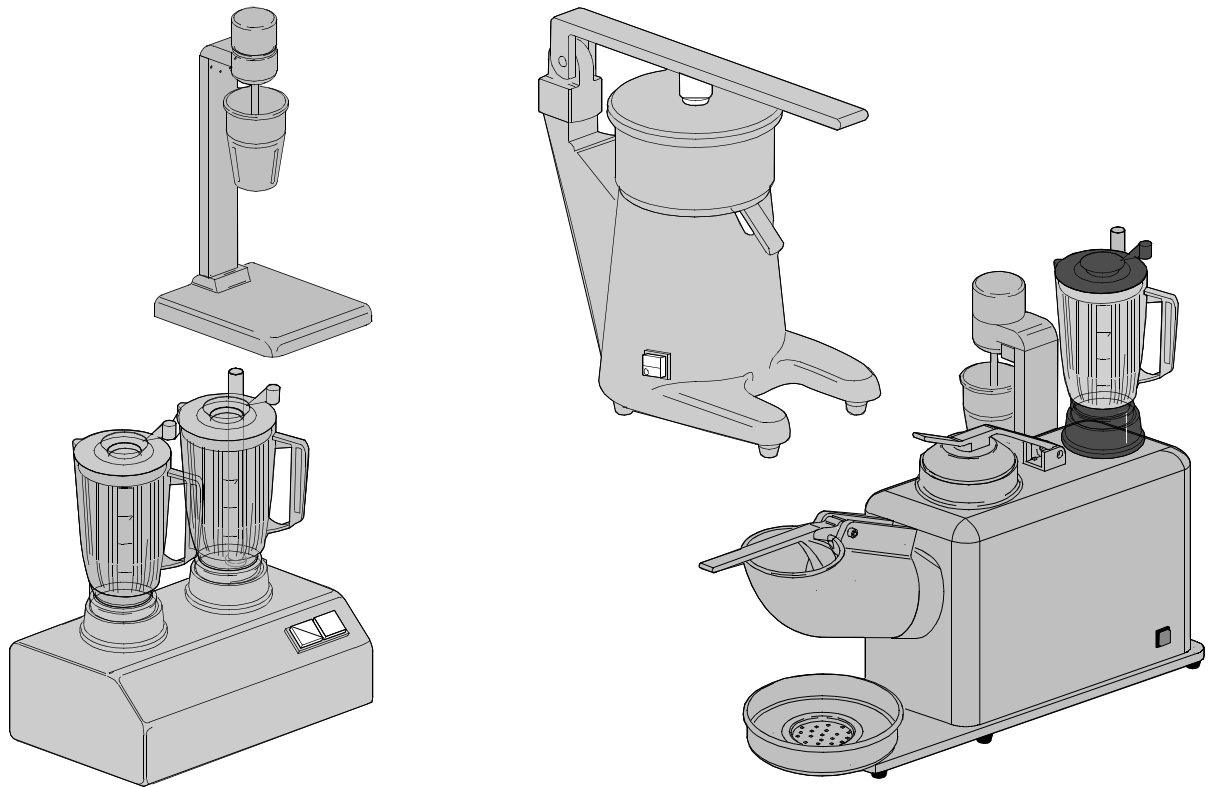

ROBOT

LINEA ROBOT

TYPE: RO

Accessories
WITHOUT ACCESSORY

Spare parts manual

1. Spare parts

Blender F1 / F2	7
Blender F1 / F2	9
Blender F1 / F2	11
Citrus squeezers S30	13
Citrus squeezers S40	15
Citrus squeezers S40	17
Citrus squeezers S55	19
Citrus squeezers S55	21
Multiple group GM mod.03.....	23
Multiple group GM/2 mod.03	25
Multiple group GM - GM/2.....	27
Multiple group GM2/2.....	29
Multiple group GM2/2 mod.03	33
Multiple group GM3 mod.03.....	35
Multiple group GM4 mod.03.....	39
Multiple group GM3 - GM4.....	43