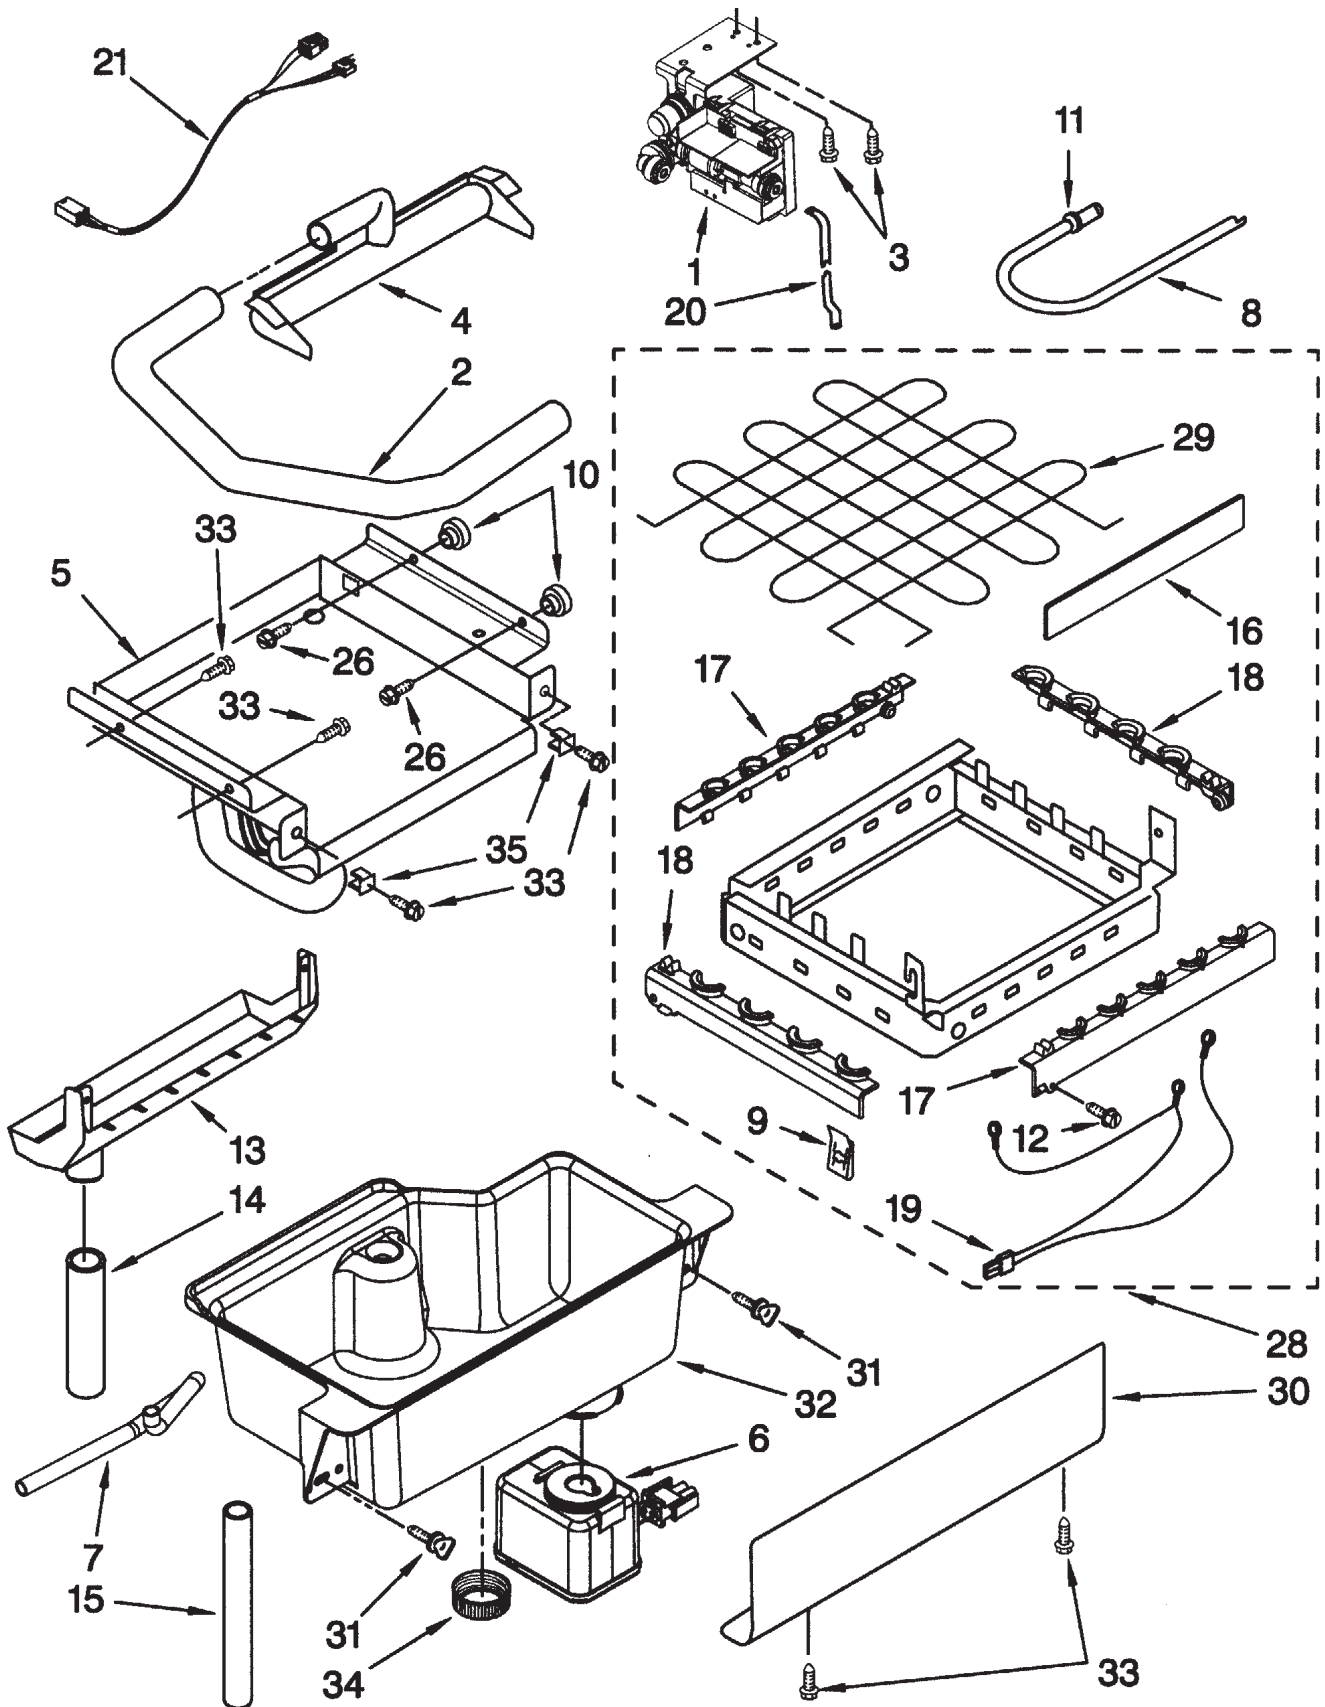

CS0415 Service Parts

Evaporator and Cutting Grid Area Illustration

CS0415 Service Parts

Evaporator and Cutting Grid Area Part Numbers

Item	Part	
Number	Number	Description
1	W10217917	Valve, Complete Water
2	02217286	Tube, Plastic
3	0488163	Screw
4	02185523	Dispenser, Water
5	02217269	Evaporator
6	02313705	Pump, Reservoir drain
7	02313851	Tube, Reservoir Pump
8	04387492	Tube, Water Fill
9	no number	Nut, Speed
10	0836667	Spacer
11	02208539	Fastener, Pushnut
12	0489443	Screw
13	02185625	Reservoir, Water Slide
14	02185626	Tube
15	02313890	Hose, Overflow
16	02313604	Guide-Ice, Grid
17	08201790	Bracket, Front and Rear
18	08201791	Bracket, Side Left and Right
19	02185681	Harness, Grid
20	02324305	Tube
21	02310169	Wire Assembly (Valve)
26	03400886	Screw
28	02313637	Grid Assembly (Complete)
29	04387020	Wire, Grid Cutter
30	02185570	Cover, Grid
31	0681534	Thumbscrew
32	02324334	Reservoir, Water
33	03400884	Screw
34	02185696	Cap, Drain
35	03400909	Nut, Push-In