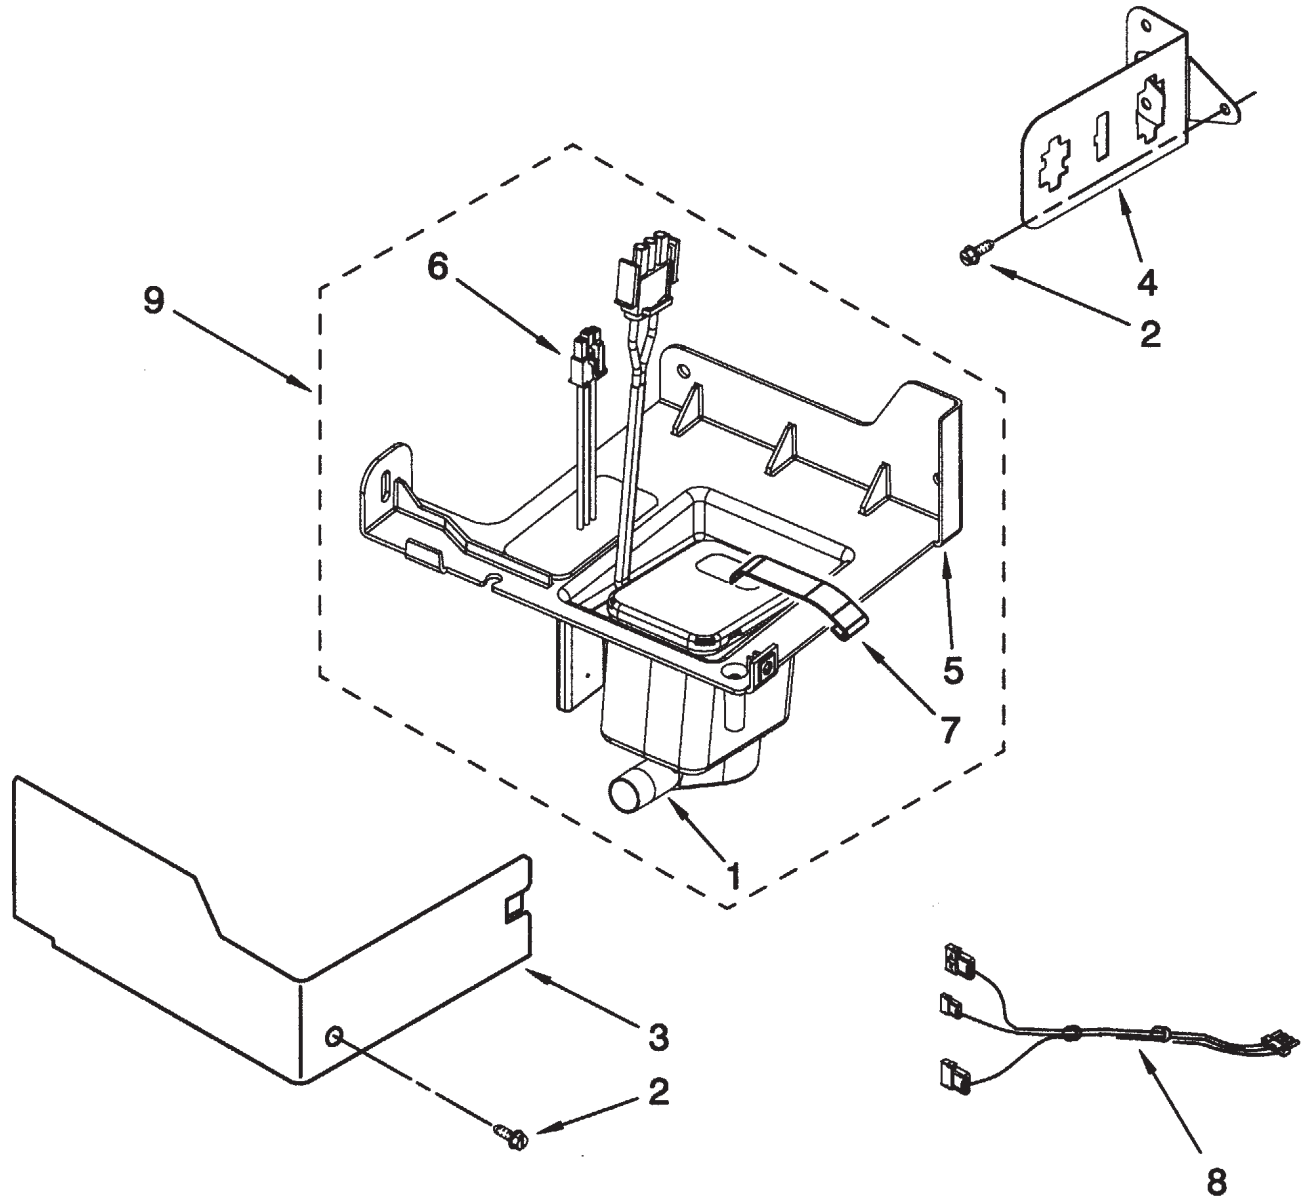

CS0415 Service Parts

Evaporator and Cutting Grid Area Illustration

CS0415 Service Parts

Evaporator and Cutting Grid Area Part Numbers

Item	Part	
Number	Number	Description
1	W10217917	Valve, Complete Water
2	02217286	Tube, Plastic
3	0488163	Screw
4	02185523	Dispenser, Water
5	02217269	Evaporator
6	02313705	Pump, Reservoir drain
7	02313851	Tube, Reservoir Pump
8	04387492	Tube, Water Fill
9	no number	Nut, Speed
10	0836667	Spacer
11	02208539	Fastener, Pushnut
12	0489443	Screw
13	02185625	Reservoir, Water Slide
14	02185626	Tube
15	02313890	Hose, Overflow
16	02313604	Guide-Ice, Grid
17	08201790	Bracket, Front and Rear
18	08201791	Bracket, Side Left and Right
19	02185681	Harness, Grid
20	02324305	Tube
21	02310169	Wire Assembly (Valve)
26	03400886	Screw
28	02313637	Grid Assembly (Complete)
29	04387020	Wire, Grid Cutter
30	02185570	Cover, Grid
31	0681534	Thumbscrew
32	02324334	Reservoir, Water
33	03400884	Screw
34	02185696	Cap, Drain
35	03400909	Nut, Push-In

CS0415 Service Parts

Pump Area

Item Number	Part Number	Description
1	02313628	Pump-Recirculating
2	03400884	Screw 8-18 X 5/8
3	02185677	Cover, Pump
4	02313844	Bracket, Connector Assembly
5	02313627	Bracket-Pump
6	02313643	Sensor-Water
7	02324307	Clip-Retainer (3)
8	02310092	Wiring Harness Main To Pump
9	02313702	Pump Assembly