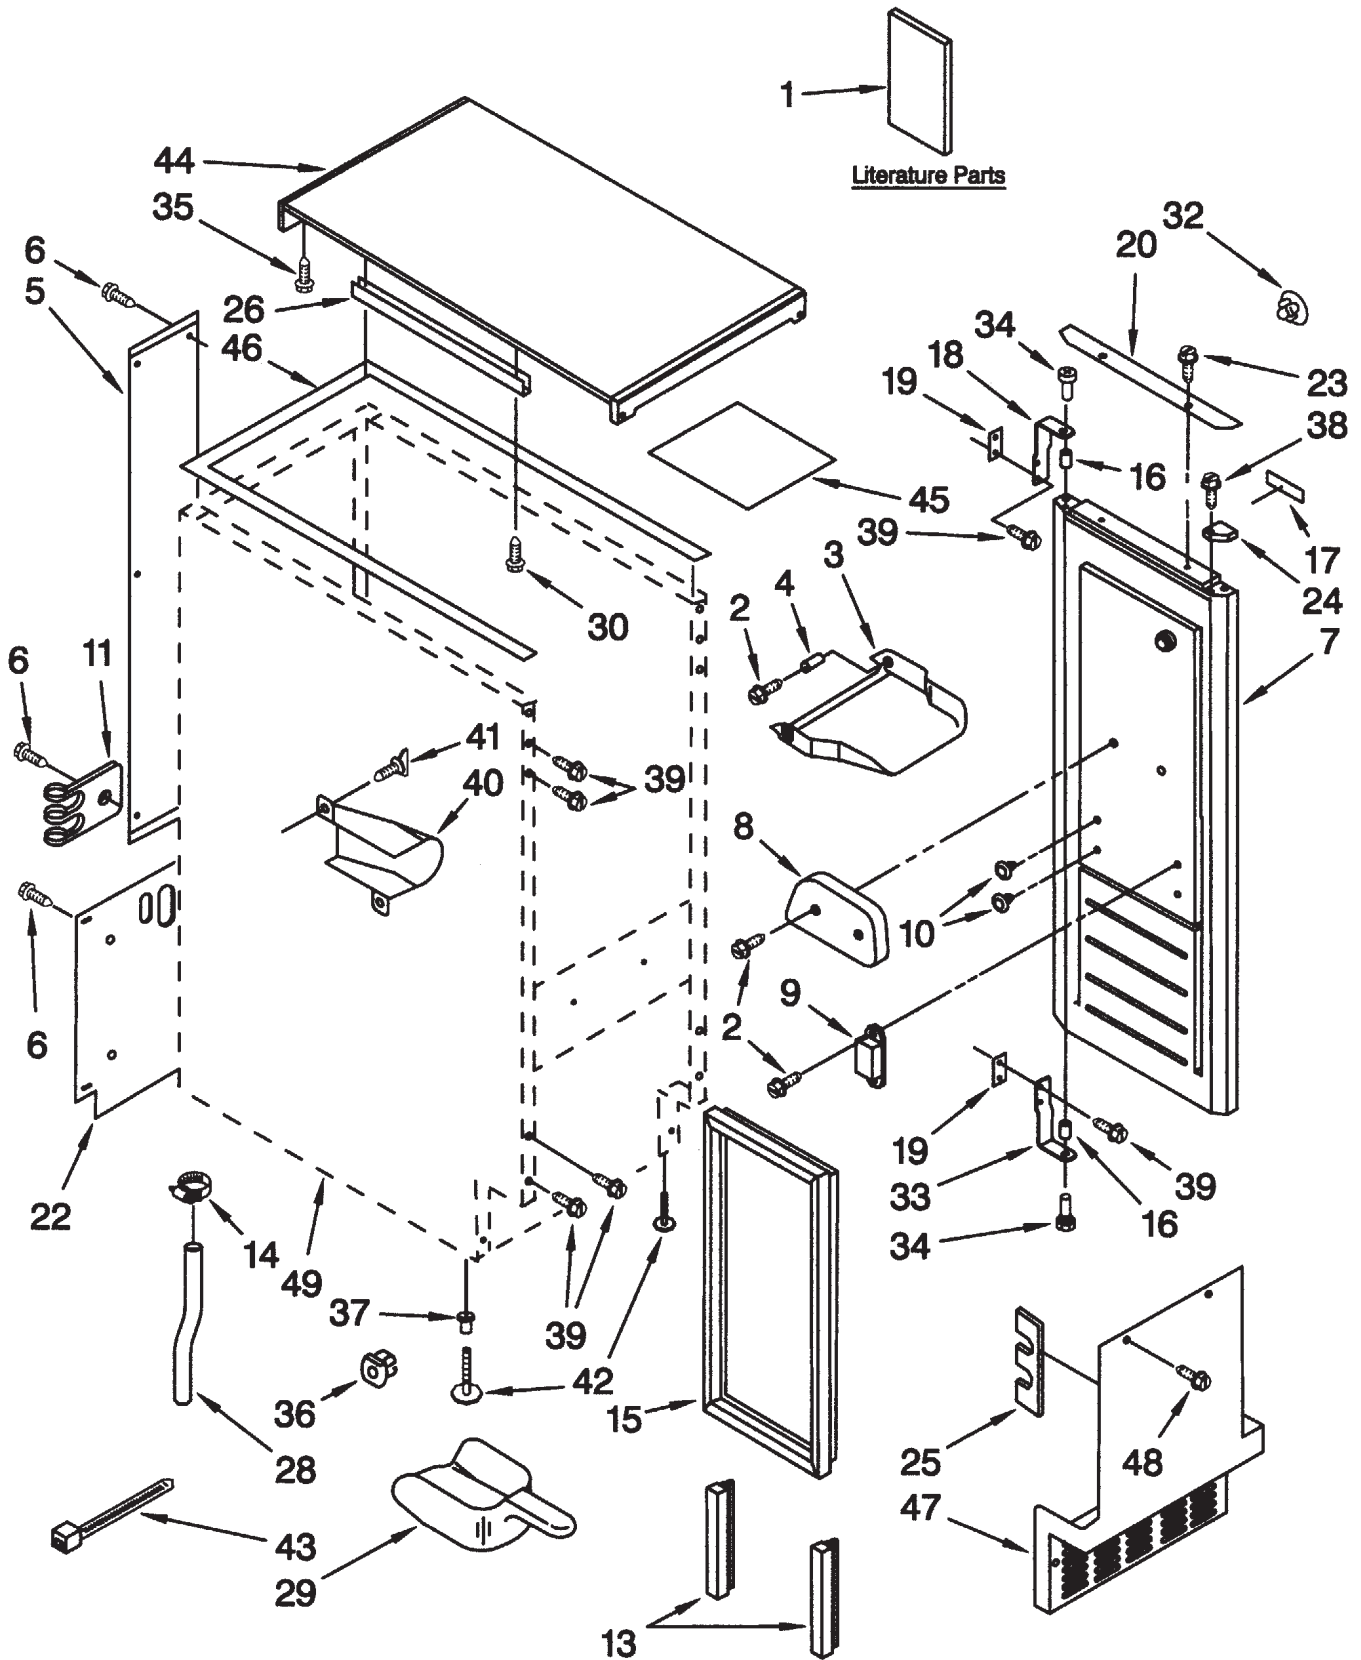

CS0415 Service Parts

This is the list of service parts for the CS0415 ice machine.

To avoid costly and time consuming errors, double check the model and voltage before ordering a part.

Table of Contents

Cabinet Illustration	Page 2
Cabinet Part Numbers	Page 3
Condensing Unit Illustration	Page 4
Condensing Unit Part Numbers	Page 5
Evaporator and Cutting Grid Area Illustration	Page 6
Evaporator and Cutting Grid Area Part Numbers	Page 7
Pump Area	Page 8
Controller Area	Page 9
Wiring Diagram	Page 10

CS0415 Service Parts

Cabinet Illustration

CS0415 Service Parts

Cabinet Part Numbers

Item Number	Part Number	Description	Item Number	Part Number	Description
			39	0489423	Screw
			40	02185927	Holder, Scoop
1	no number	User manual	41	0681534	Thumbscrew
2	03400886	Screw	42	08193716	Leg, Leveler
3	02185742	Bin, Door	43	03347868	Strap
4	02185678	Spacer	44	02929702W	Top
5	02217394	Cover, Wiring	45	02185690	Shield, Electrical
6	0489442	Screw	46	02217293	Gasket, Top Panel
7	08201599	White door	47	02185571W	Grill, Front
8	02185695	Cam, Door	48	0489474	Screw
9	02217393	Assembly, Magnetic Catch	49	no number	Cabinet & Liner
10	0941839	Plug, Hole			
11	0488366	Clamp			
13	02217367	Gasket, Bottom			
14	0489503	Clamp			
15	02217294	Gasket, Door			
16	02185640	Sleeve, Hinge			
17	W10122012	Nameplate			
18	02185710	Hinge, Top			
19	02185709	Shim, Hinge			
20	02208495W	Handle, Door White			
22	02185730	Assembly Unit Cover			
23	08281188	White Screw			
24	02185655W	Filler, End cap Left Side			
	02185656W	Right Side			
25	02185756	Pad, Foam			
26	02185691	Channel, Wiring			
28	02185989	Tube, Drain			
29	0585158	Scoop			
30	03400884	Screw			
32	02189000	Plug, Handle			
33	02185711	Hinge, Bottom			
34	02185712	Pin, Hinge			
35	0250830	Screw, Ground			
36	0692400	Nut, Push-In			
37	03400240	Nut, Leg Leveler			
38	0348689	Screw			