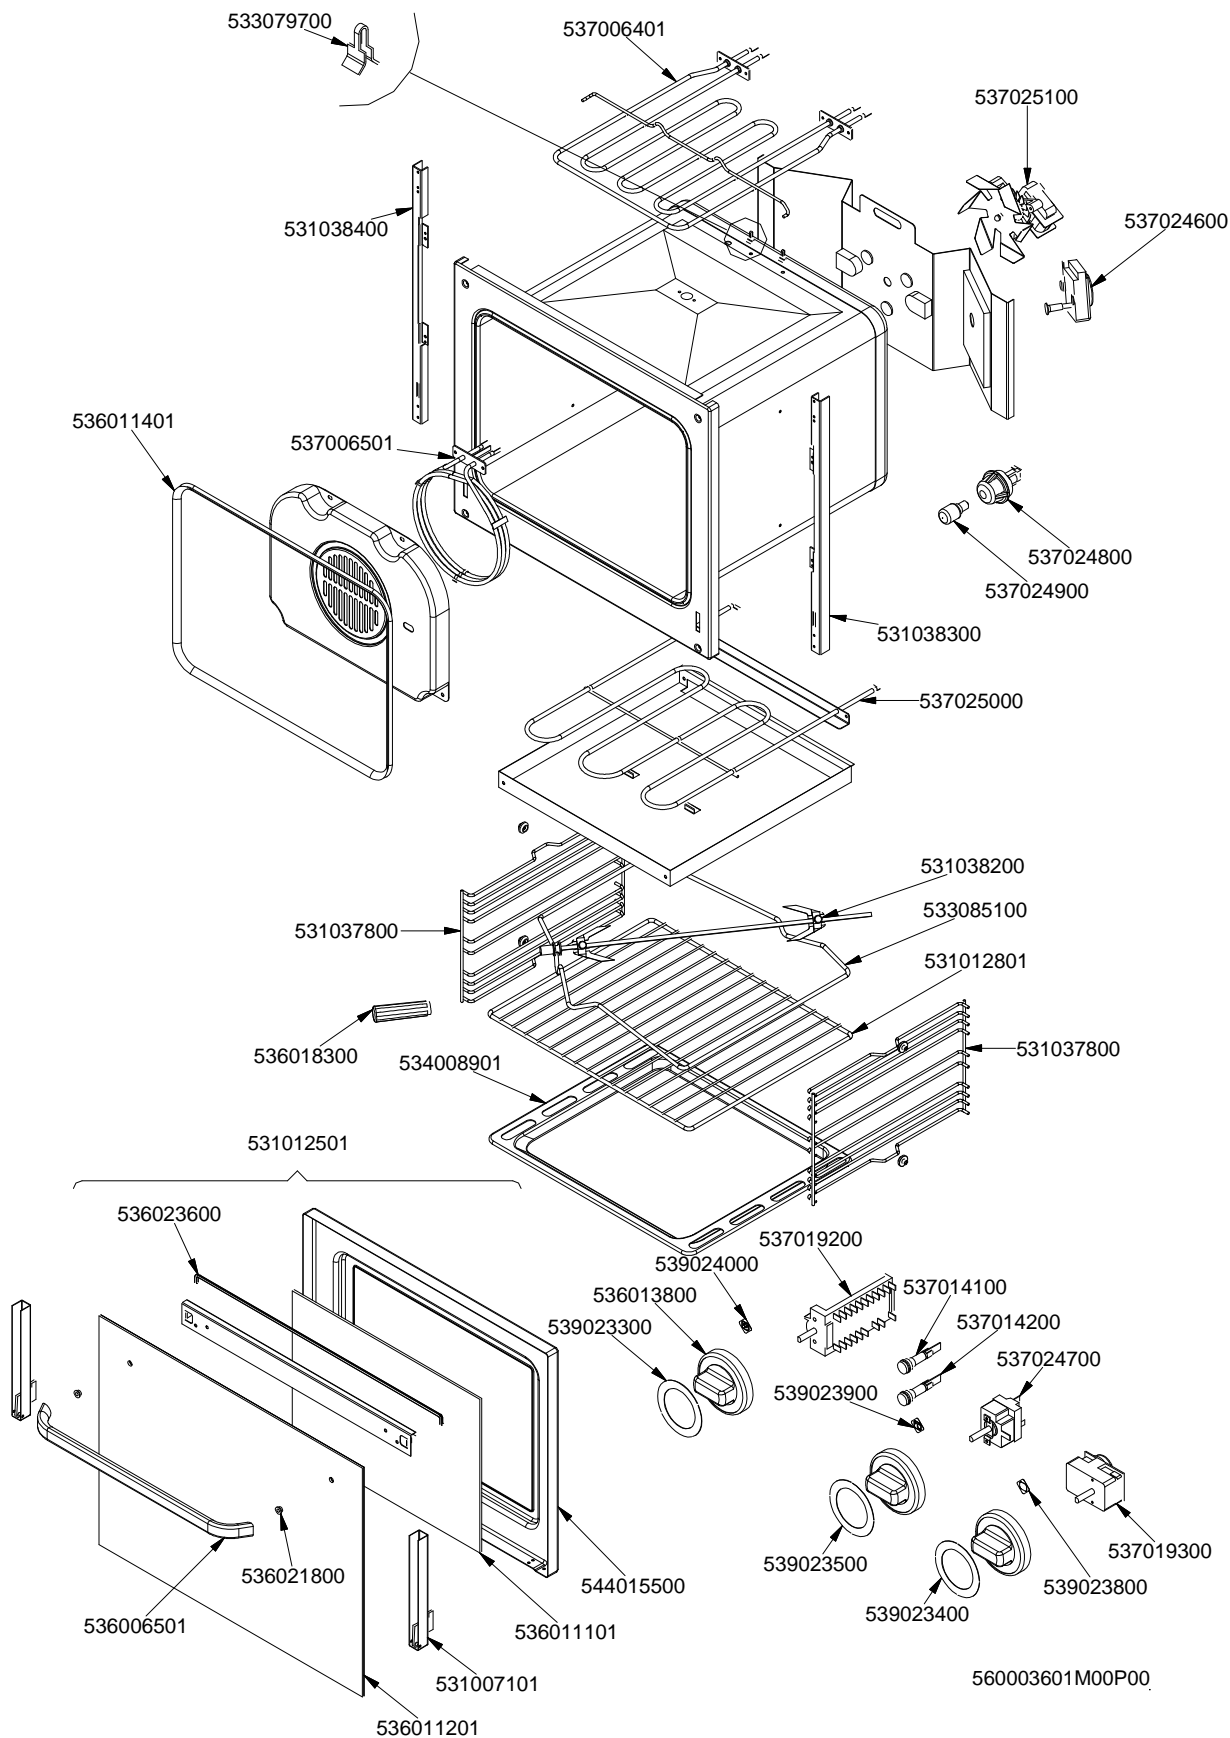

FORNO / OVEN / BACKOFEN / FOUR / CF-62

ELETTORICO MULTIFUNZIONE / MULTIFUNCTION ELECTRIC / MULTIFUNKTIONS
ELEKTRO / ELECTRIQUE A FONCTIONS MULTIPLES ≤0706

PC-E

Page	Pos	Code	Description
001		537002200	ELECTRICAL PLATE D.180 W1500 V230
001		537002100	ELECTRICAL PLATE D.145 W1000 V230
001		541015500	NEUTRAL SPACER 62
001		544060502	UPPER PLATE NEW PC-62E CF-62E
001		544041101	CONTROL PANEL CF-62E
001		537007700	TERMINAL BLOCK THREEPHASE 40A
001		544040901	SIDE RANGE CF-62
001		531008100	ADJUSTABLE LEG H9 CHROME
002		533079700	LOCK SPRING FOR BULB §3/§4
002		537006401	GRILL HEATING EL.W3100 V230 CF-62
002		537025100	FAN FOR MULTIF.OVEN CF-62E
002		537024600	SPIT MOTOR FOR CF-8/10E V230
002		531038400	LHD DOOR WHEEL HOLDER MUL.OVEN CF62
002		536011401	OVEN GASKET CF-62
002		537006501	CIRC.HEATING EL. W2400 V230 CF-62
002		537024800	OVEN BULB-SOCKET CF-62E
002		537024900	OVEN BULB 15W 300°C MAXI OVEN
002		531038300	RHD DOOR WHEEL HOLDER F.MULTIF-OVEN
002		537025000	OVEN LOW.HEATING EL.W1200 V230 CF62
002		531038200	SPIT FOR MULTIF. NEW OVEN CF-62
002		533085100	GRID FOR SPIT SUPPORT MULT.OV.CF-62
002		531012801	OVEN GRID CF-62
002		531037800	SUPPORT GRID OVEN NEW CF-62E
002		536018300	GRIP FOR ROTATING SPIT
002		534008901	OVEN DRIPPING-PAN CF-62
002		531012501	COMPLETE OVEN DOOR CF-62
002		536023600	GASKET FOR GLASS DOOR CF-62E
002		539023500	ADHESIVE GRAD.DISC *E.MULTIF.TERM.
002		536006501	NEW OVEN DOOR HANDLE CF-62
002		536021800	DOOR HANDLE SPACER FOR MAXI OVEN
002		536011101	INTERNAL GLASS FOR OVEN DOOR CF-62
002		531007101	OVEN DOOR HINGE FOR CF-62
002		536011201	EXTERNAL GLASS FOR OVEN DOOR CF-62
002		537019200	SELECTOR FOR MULTIFUNCTION OVEN
002		539024000	SIGN PLATE FOR OVEN SELECTOR
002		536013800	KNOB D.70 BLACK 6*5 WITH SPRING
002		537014100	WHITE WARNING LIGHT 250V
002		539023300	ADHESIVE GRADUATED DISC FOR KNOB
002		537014200	GREEN WARNING LIGHT 250V
002		537024700	SINGLEPH.THERMOST.45-250°C MULTI.OV
002		539023900	SIGN PLATE FOR OVEN TEMPERATURE
002		537019300	TIMER FOR MULTIFUNCTION OVEN
002		544015500	INNER DOOR OF OVEN CF-62
002		539023800	SIGN PLATE FOR OVEN TIMER
002		539023400	ADHESIVE GRADUATED DISC F.KNOB
003		537000300	COMMUTATOR 7 POSITIONS S.49 16A
003		536002100	KNOB 7 POSITIONS SNACK
003		537014100	WHITE WARNING LIGHT 250V