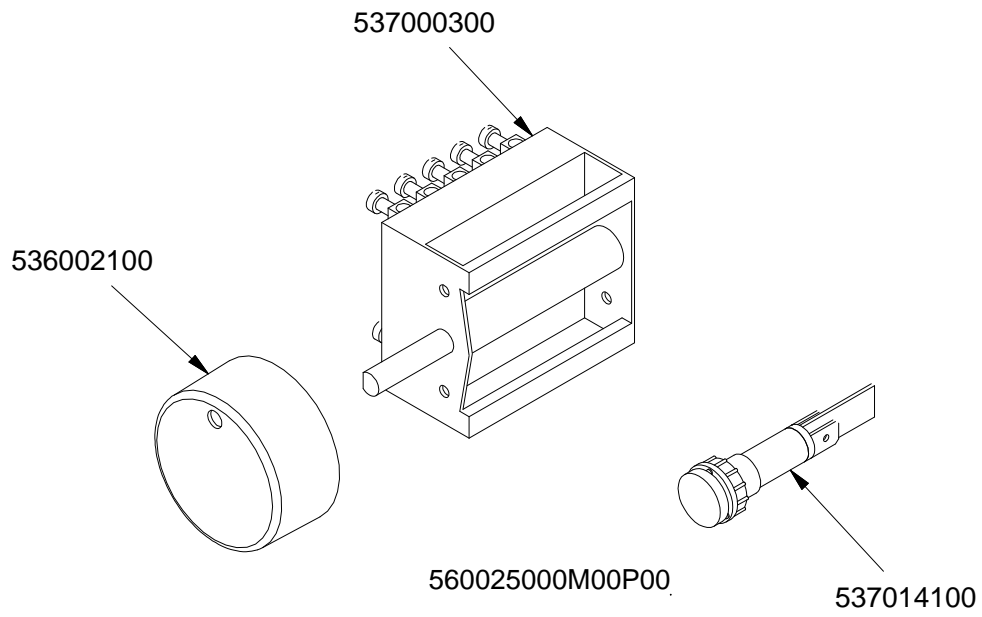

FORNO / OVEN / BACKOFEN / FOUR / CF-62

ELETTORICO MULTIFUNZIONE / MULTIFUNCTION ELECTRIC / MULTIFUNKTIONS
ELEKTRO / ELECTRIQUE A FONCTIONS MULTIPLES ≤0706

PC-E

Page	Pos	Code	Description
001		537002200	ELECTRICAL PLATE D.180 W1500 V230
001		537002100	ELECTRICAL PLATE D.145 W1000 V230
001		541015500	NEUTRAL SPACER 62
001		544060502	UPPER PLATE NEW PC-62E CF-62E
001		544041101	CONTROL PANEL CF-62E
001		537007700	TERMINAL BLOCK THREEPHASE 40A
001		544040901	SIDE RANGE CF-62
001		531008100	ADJUSTABLE LEG H9 CHROME
002		533079700	LOCK SPRING FOR BULB §3/§4
002		537006401	GRILL HEATING EL.W3100 V230 CF-62
002		537025100	FAN FOR MULTIF.OVEN CF-62E
002		537024600	SPIT MOTOR FOR CF-8/10E V230
002		531038400	LHD DOOR WHEEL HOLDER MUL.OVEN CF62
002		536011401	OVEN GASKET CF-62
002		537006501	CIRC.HEATING EL. W2400 V230 CF-62
002		537024800	OVEN BULB-SOCKET CF-62E
002		537024900	OVEN BULB 15W 300°C MAXI OVEN
002		531038300	RHD DOOR WHEEL HOLDER F.MULTIF-OVEN
002		537025000	OVEN LOW.HEATING EL.W1200 V230 CF62
002		531038200	SPIT FOR MULTIF. NEW OVEN CF-62
002		533085100	GRID FOR SPIT SUPPORT MULT.OV.CF-62
002		531012801	OVEN GRID CF-62
002		531037800	SUPPORT GRID OVEN NEW CF-62E
002		536018300	GRIP FOR ROTATING SPIT
002		534008901	OVEN DRIPPING-PAN CF-62
002		531012501	COMPLETE OVEN DOOR CF-62
002		536023600	GASKET FOR GLASS DOOR CF-62E
002		539023500	ADHESIVE GRAD.DISC *E.MULTIF.TERM.
002		536006501	NEW OVEN DOOR HANDLE CF-62
002		536021800	DOOR HANDLE SPACER FOR MAXI OVEN
002		536011101	INTERNAL GLASS FOR OVEN DOOR CF-62
002		531007101	OVEN DOOR HINGE FOR CF-62
002		536011201	EXTERNAL GLASS FOR OVEN DOOR CF-62
002		537019200	SELECTOR FOR MULTIFUNCTION OVEN
002		539024000	SIGN PLATE FOR OVEN SELECTOR
002		536013800	KNOB D.70 BLACK 6*5 WITH SPRING
002		537014100	WHITE WARNING LIGHT 250V
002		539023300	ADHESIVE GRADUATED DISC FOR KNOB
002		537014200	GREEN WARNING LIGHT 250V
002		537024700	SINGLEPH.THERMOST.45-250°C MULTI.OV
002		539023900	SIGN PLATE FOR OVEN TEMPERATURE
002		537019300	TIMER FOR MULTIFUNCTION OVEN
002		544015500	INNER DOOR OF OVEN CF-62
002		539023800	SIGN PLATE FOR OVEN TIMER
002		539023400	ADHESIVE GRADUATED DISC F.KNOB
003		537000300	COMMUTATOR 7 POSITIONS S.49 16A
003		536002100	KNOB 7 POSITIONS SNACK
003		537014100	WHITE WARNING LIGHT 250V