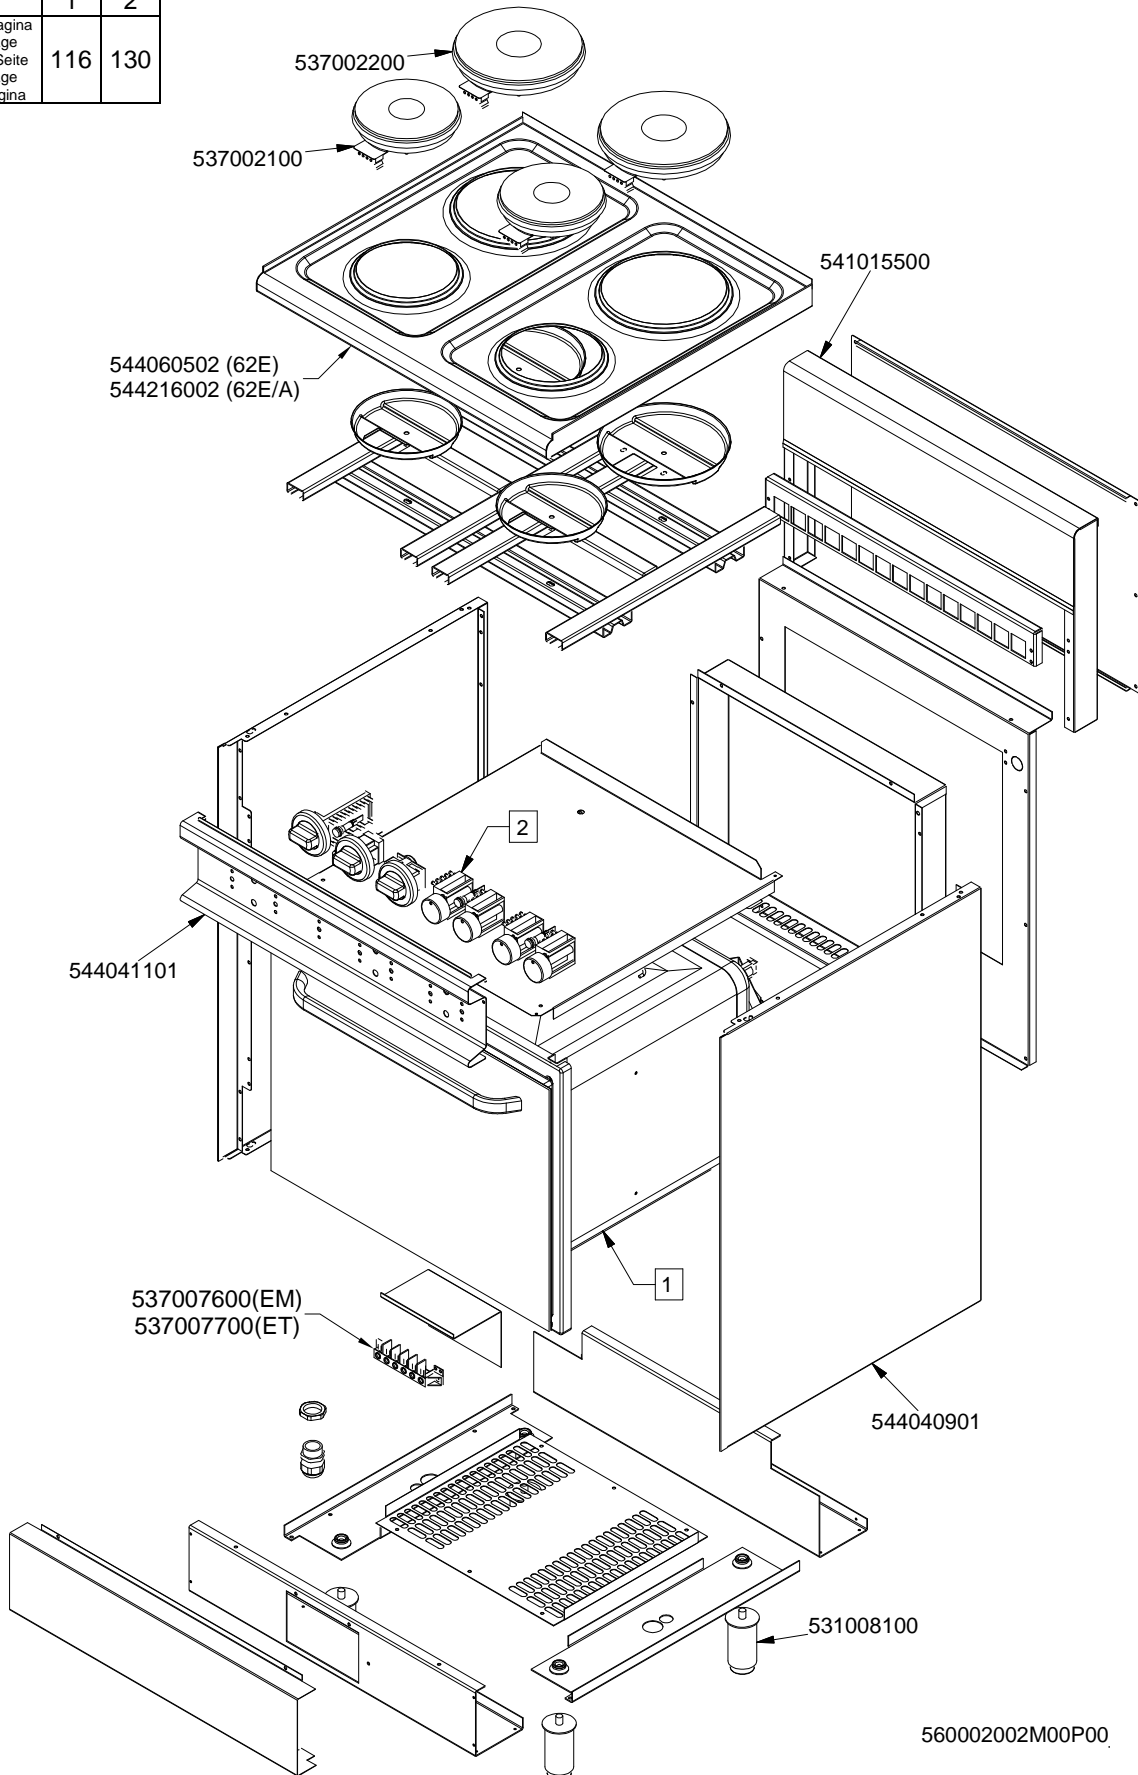

MAGIC SNACK 60

CUCINE / RANGES / HERDE / CUISINIÈRES / N° 0310
CF-62

CF-62EM CF-62ET CF-62EM/A CF-62ET/A

	1	2
Vedi Pagina See Page Siehe Seite Voir Page Ver Pàgina	116	130