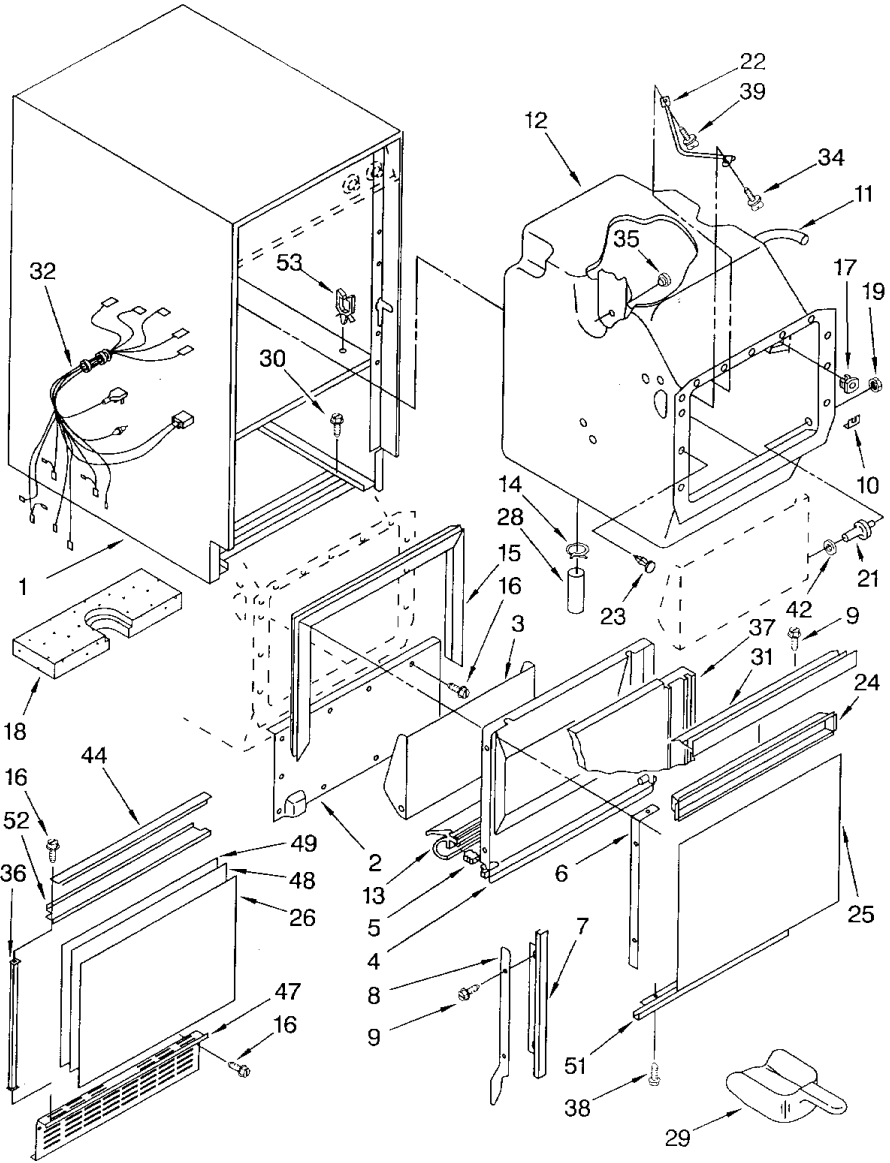

CSWE1 Service Parts

This is the parts list for the CSWE1 ice machine.

When ordering parts, carefully check the description to be certain of ordering the correct part.

Table of Contents

Cabinet	Page 2
Refrigeration	Page 3
Evaporator & Water System	Page 4
Control Panel	Page 5
Wiring Diagram	Page 6

CSWE1 Service Parts Cabinet

Item Number	Part Number	Description
1	02175636	Cabinet shell
2	02175619	Front of shell
3	0756330	Inner bin door
4	0819361	Door liner
5	0593192	Hing plug
6	0593104	Tapping strip
7	0758748	Door trim
8	0593184	Right side rail
	0593185	Left side rail
9	0681459	Screw
10	0758492	Washer
11	0759213	Water fill tube
12	0756350	Liner
13	02172898	Bottom gasket
14	0596023	Clamp
15	0758921	Gasket
16	0488729	Screw #8 x 1/2
17	0596807	Grommet
18	0588490	Bottom insulation
19	0681542	Nut
21	0758220	Stud
22	0561814	Bin thermo well
23	0596605	Panel clip
24	0759274	Handle packet
25	04210783	Exterior panel
26	04210783	Outer panel
28	0593577	Hose connector
29	0585158	Scoop
30	0241428	Screw
31	0759273	Recessed handle
32	02174781	Cabinet harness
34	0680930	Thumbscrew
35	0596715	Well nut
36	0758714	Side trim
37	0758608	Door insulation
38	0681196	Screw
39	0681534	Thumbscrew
42	0681613	Washer
44	0758717	Trim
47	0758769	Front grill (black)
	0759132	Front grill (white)
48	02190138	Filler panel
49	0758771	Innet panel
51	0755677	Lower door trim
52	02175604	Front support
53	0489482	Retainer wire