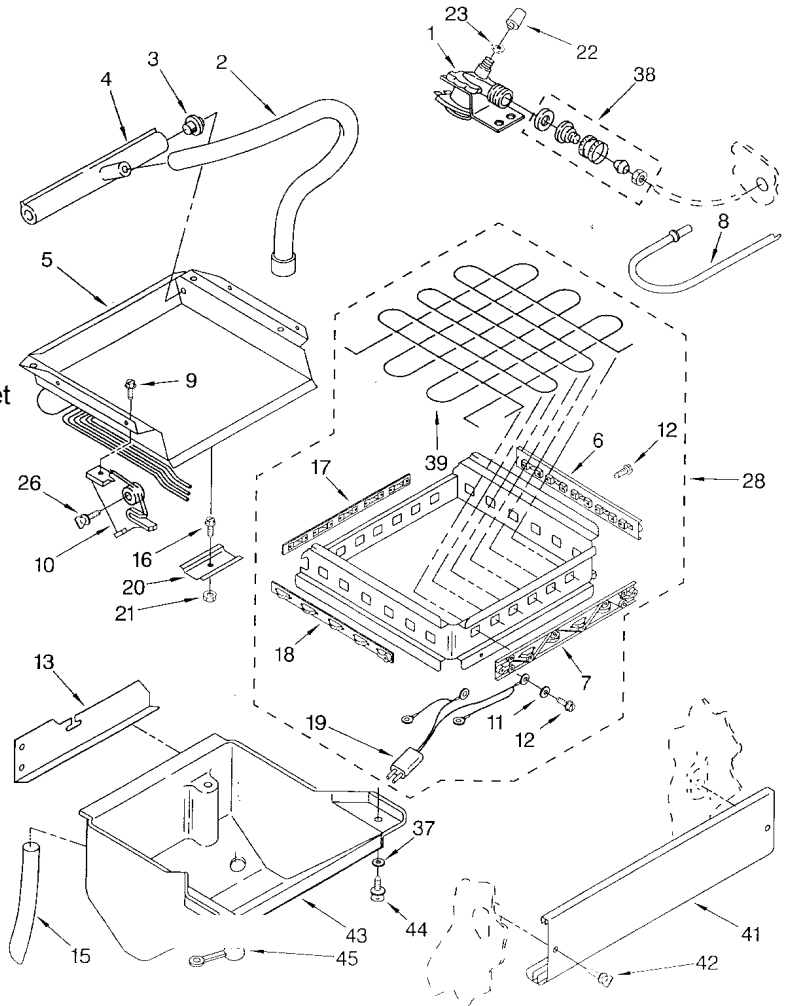

CSWE1 Service Parts

Evaporator, Ice Cutter Grid and Pump

Item Number	Part Number	Description
1	0759296	Water valve
2	0585856	Plastic tube
3	0758597	Plug
4	01129798	Water dispenser
5	02181076	Evaporator
6	02174726	Side spacer
7	02174724	Front spacer
8	0759213	Water fill tube
9	0681414	Screw
10	0756564	Grid mounting bracket
11	0681245	Washer
12	0489443	Screw
13	0585853	Water pan shelf
14	0756782-20	Water pump
15	0759109	Overflow hose
16	0596037	Screw
17	02174725	Rear spacer
18	02174727	Fixed side spacer
19	02174750	Grid harness
20	0587662	Clamp
21	0487836	Clamp
22	0841707	Insert
23	0627018	Nut & sleeve assy
24	not used	
25	not used	
26	0241428	Thumbscrew
27	not used	
28	02174861	Grid complete
29-36	not used	
37	0681245	Washer
38	02165477	Adapter
39	04387020	Grid cutter wire - not a kit - order two
40	not used	
41	0593171	Grid panel
42	0681534	Thumbscrew
43	0756659	Pan
44	0681534	Thumbscrew
45	0759043	Water stopper