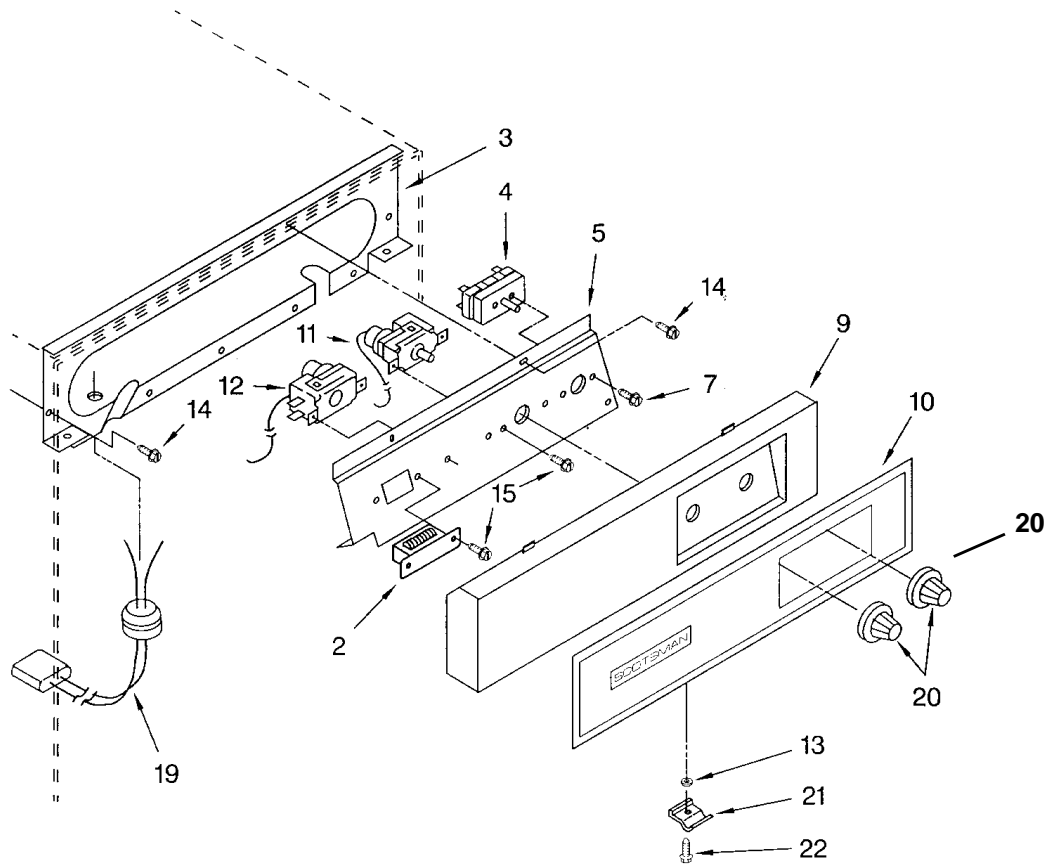

CSWE1 Service Parts

Evaporator, Ice Cutter Grid and Pump

Item Number	Part Number	Description
1	0759296	Water valve
2	0585856	Plastic tube
3	0758597	Plug
4	01129798	Water dispenser
5	02181076	Evaporator
6	02174726	Side spacer
7	02174724	Front spacer
8	0759213	Water fill tube
9	0681414	Screw
10	0756564	Grid mounting bracket
11	0681245	Washer
12	0489443	Screw
13	0585853	Water pan shelf
14	0756782-20	Water pump
15	0759109	Overflow hose
16	0596037	Screw
17	02174725	Rear spacer
18	02174727	Fixed side spacer
19	02174750	Grid harness
20	0587662	Clamp
21	0487836	Clamp
22	0841707	Insert
23	0627018	Nut & sleeve assy
24	not used	
25	not used	
26	0241428	Thumbscrew
27	not used	
28	02174861	Grid complete
29-36	not used	
37	0681245	Washer
38	02165477	Adapter
39	04387020	Grid cutter wire - not a kit - order two
40	not used	
41	0593171	Grid panel
42	0681534	Thumbscrew
43	0756659	Pan
44	0681534	Thumbscrew
45	0759043	Water stopper

CSWE1 Service Parts

Controls

Item Number	Part Number	Description	Item Number	Part Number	Description
1	not used		12	0759309	Bin thermostat
2	02165483	Transformer	13	0681245	Washer
3	02165530	Escutcheon panel	14	0488729	Screw
4	02181045	Service switch	15	04162214	Screw
5	02172846	Control bracket	16	not used	
6	not used		17	not used	
7	0486579	Screw	18	not user	
8	not used		19	0587578	Grid harness
9	02180940	White panel	20	0759125	Knob - white
	0758978	Black panel		0758976	Knob - black
10	0759266	Decal - white	21	0759123	Latch
	0758979	Decal - black	22	0487277	Screw
11	0759308	Evaporator thermostat			