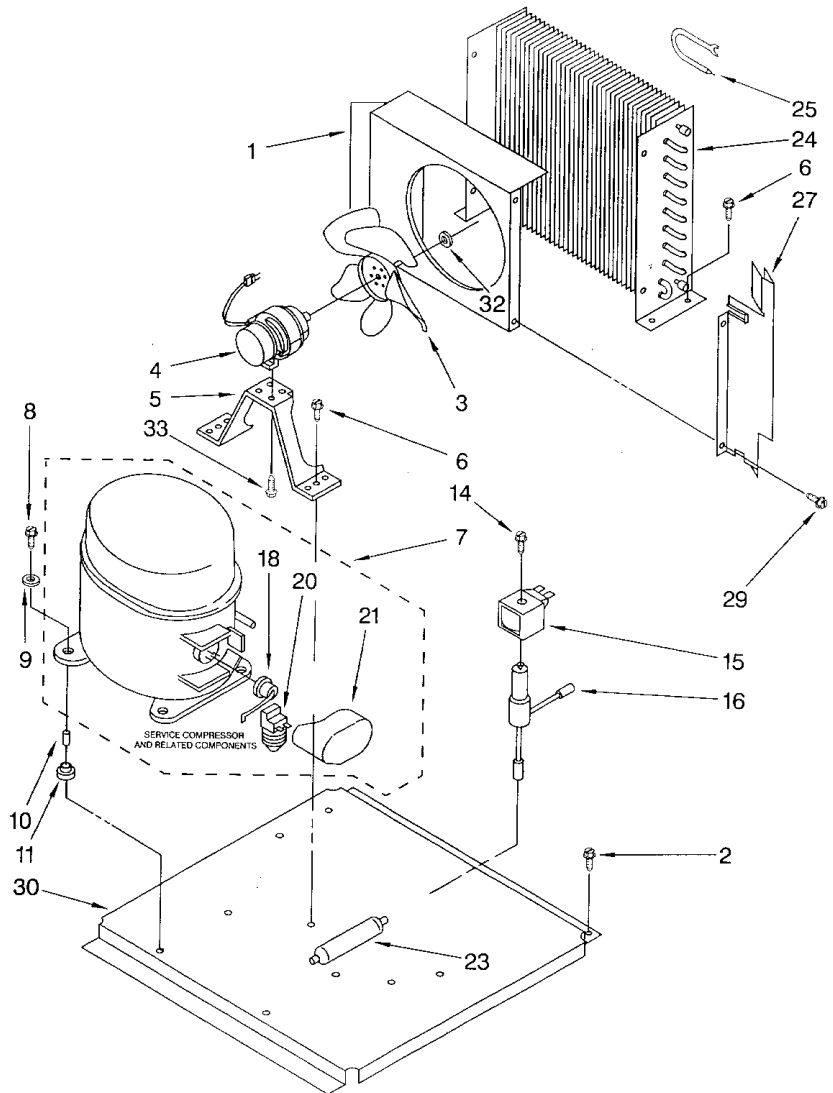

CSWE1 Service Parts Cabinet

Item Number	Part Number	Description
1	02175636	Cabinet shell
2	02175619	Front of shell
3	0756330	Inner bin door
4	0819361	Door liner
5	0593192	Hing plug
6	0593104	Tapping strip
7	0758748	Door trim
8	0593184	Right side rail
	0593185	Left side rail
9	0681459	Screw
10	0758492	Washer
11	0759213	Water fill tube
12	0756350	Liner
13	02172898	Bottom gasket
14	0596023	Clamp
15	0758921	Gasket
16	0488729	Screw #8 x 1/2
17	0596807	Grommet
18	0588490	Bottom insulation
19	0681542	Nut
21	0758220	Stud
22	0561814	Bin thermo well
23	0596605	Panel clip
24	0759274	Handle packet
25	04210783	Exterior panel
26	04210783	Outer panel
28	0593577	Hose connector
29	0585158	Scoop
30	0241428	Screw
31	0759273	Recessed handle
32	02174781	Cabinet harness
34	0680930	Thumbscrew
35	0596715	Well nut
36	0758714	Side trim
37	0758608	Door insulation
38	0681196	Screw
39	0681534	Thumbscrew
42	0681613	Washer
44	0758717	Trim
47	0758769	Front grill (black)
	0759132	Front grill (white)
48	02190138	Filler panel
49	0758771	Innet panel
51	0755677	Lower door trim
52	02175604	Front support
53	0489482	Retainer wire

Item numbers 20, 27, 33, 40, 41, 43, 45, 46 and 50 are not used.

CSWE1 Service Parts

Refrigeration

Item Number	Part Number	Description
1	02180948	Shroud
2	0214428	Screw
3	0978655	Fan blade
4	0978483	Fan motor
5	0560817	Bracket
6	0680198	Screw, 1/4 20
7	04387773	Compressor*
		includes all starting parts
8	0680233	Screw
9	0486645	Washer
10	0482739	Sleeve
11	0553583	Grommet
12	not used	
13	not used	
14	0489472	Screw
15	0759112	Hot gas valve coil
16	0759113	Hot gas valve body
17	not used	
18	02183404	Overload
19	not used	
20	02183410	Start relay
21	02162358	Terminal cover
22	not used	
23	04387019	Drier
24	02180808	Condenser
25	02180807	Accumulator
26	not used	
27	0758811	Front deflector
28	not used	
29	090767	Screw
30	02180938	Base
31	not used	
32	0681650	Washer
33	0488868	Screw