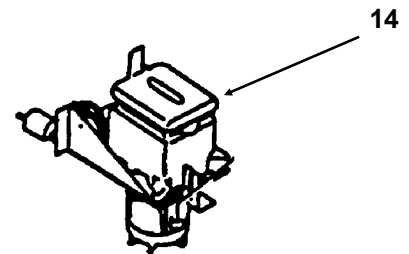

CSWE1 Service Parts

Evaporator, Ice Cutter Grid and Pump

Item Number	Part Number	Description
1	0759296	Water valve
2	0585856	Plastic tube
3	0758597	Plug
4	01129798	Water dispenser
5	02181076	Evaporator
6	02174726	Side spacer
7	02174724	Front spacer
8	0759213	Water fill tube
9	0681414	Screw
10	0756564	Grid mounting bracket
11	0681245	Washer
12	0489443	Screw
13	0585853	Water pan shelf
14	0756782-20	Water pump
15	0759109	Overflow hose
16	0596037	Screw
17	02174725	Rear spacer
18	02174727	Fixed side spacer
19	02174750	Grid harness
20	0587662	Clamp
21	0487836	Clamp
22	0841707	Insert
23	0627018	Nut & sleeve assy
24	not used	
25	not used	
26	0241428	Thumbscrew
27	not used	
28	02174861	Grid complete
29-36	not used	
37	0681245	Washer
38	02165477	Adapter
39	04387020	Grid cutter wire - not a kit - order two
40	not used	
41	0593171	Grid panel
42	0681534	Thumbscrew
43	0756659	Pan
44	0681534	Thumbscrew
45	0759043	Water stopper