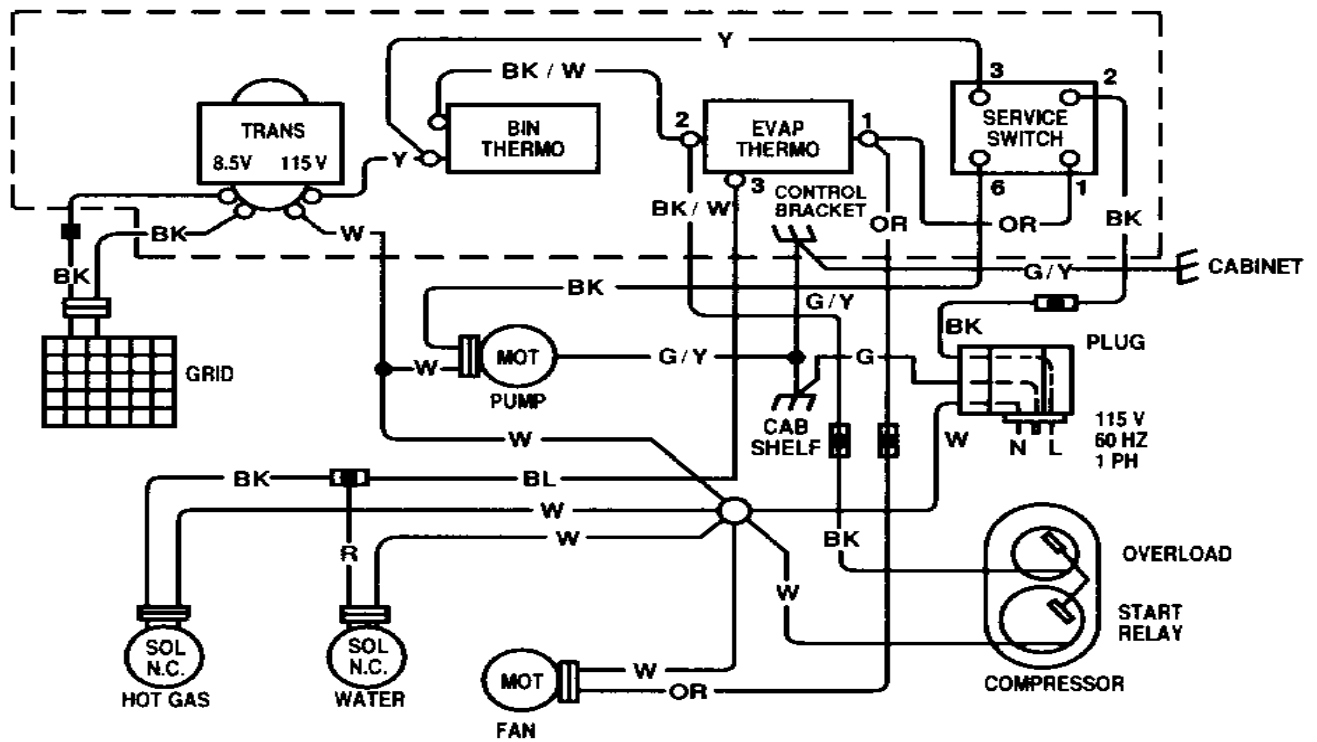

CSWE1 Service Parts Wiring Diagram