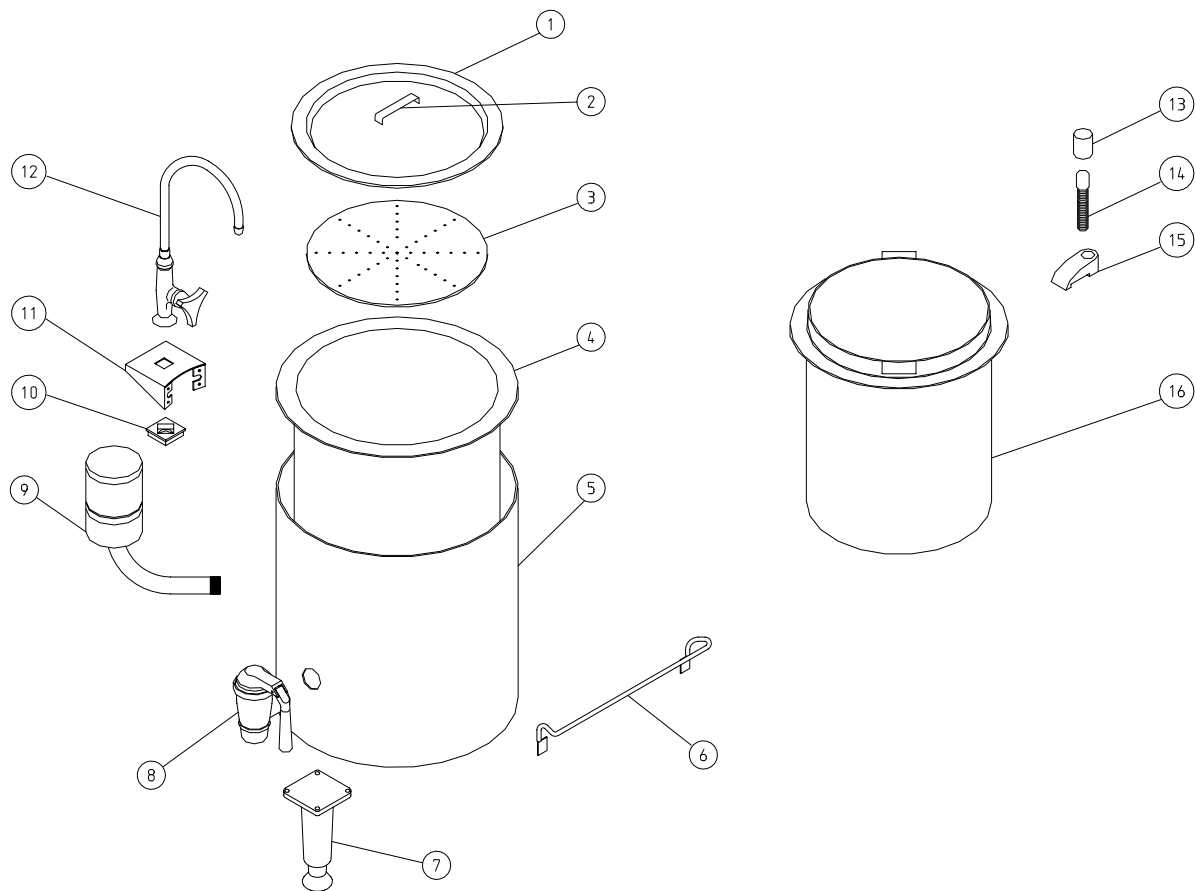

### **SP/DP**

# FITMENTS

Item	Description	45 litre model	90 litre model	135 litre model
1.	Pan lid c/w handle	530730002	530740002	530750002
2.	Handle assembly	530730006	530730006	530730006
3.	Strainer	530730027	530740009	530750008
4.	Pan assembly	530730029	530740011	530750010
5.	Outer casing	530730004	530740003	530750003
6.	Lid holder	530730026	530740008	530750007
7.	Adjustable foot	530730025	530730025	530730025
8.	Draw-off cock	530730024	530730024	530730024
9.	Filling funnel	530730023	530730023	530730023
10.	Swivel lock washer	530730022	530730022	530730022
11.	Swivel tap bracket	530730005	530730005	530730005
12.	Swivel tap assembly	530730021	530730021	530730021
13.	Knurled nut	530730031	530730031	530730031
14.	Pin for securing clamp	530730032	530730032	530730032
15.	Securing clamp	530730030	530730030	530730030
16.	Lift-out pan (dual purpose only)	530730028	530740010	530750009

# CONTROLS

Item	Description	45 litre model	90 litre model	135 litre model
1.	Governor	530730007	530730007	530730007
2.	Burner assembly	530730008	530730004	530740004
3.	Burner injector (natural gas)	530730009	530740005	530750004
4.	Burner injector (propane gas)	530730010	530740006	530750005
5.	Control valve	530730020	530740020	530730020
6.	Spindle adaptor	530730011	530740011	530730011
7.	Control knob	530730003	530730003	530730003
8.	Piezo spark igniter	530730012	530730012	530730012
9.	Electrode lead	530730014	530740007	530740007
10.	Pilot burner electrode	530730013	530730013	530730013
11.	Pilot jet (natural gas)	530730018	530730018	530730018
12.	Pilot jet (propane gas)	530730019	530730019	530730019
13.	Pilot burner assembly (natural gas)	530730016	530730016	530730016
14.	Pilot burner assembly (propane gas)	530730017	530730017	530730017
15.	Thermocouple	530730015	530730015	530730015