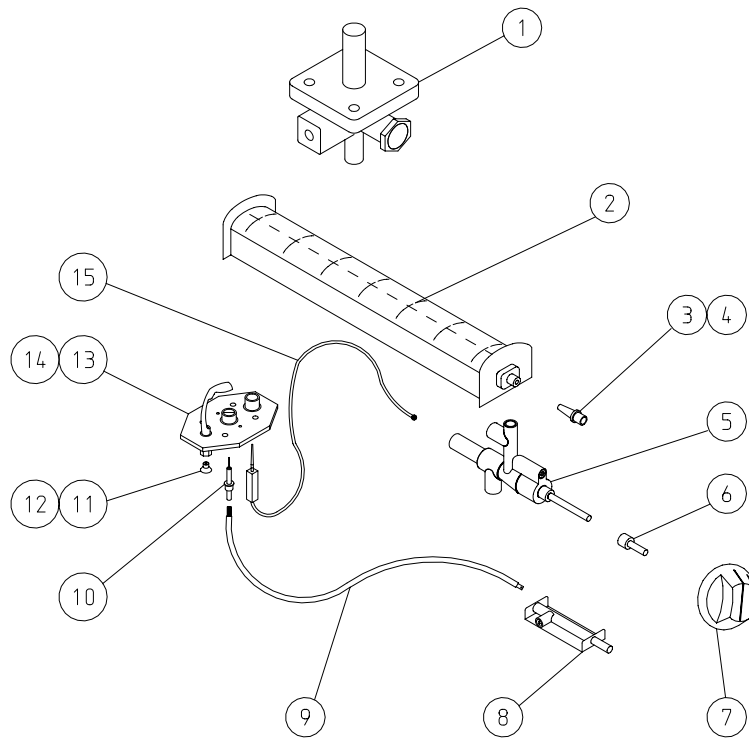

## **SPARES**

RZZ 366 Ref. 1

FOODSERVICE EQUIPMENT

# FITMENTS

Item	Description	45 litre model	90 litre model	135 litre model
1.	Pan lid c/w handle	530730002	530740002	530750002
2.	Handle assembly	530730006	530730006	530730006
3.	Strainer	530730027	530740009	530750008
4.	Pan assembly	530730029	530740011	530750010
5.	Outer casing	530730004	530740003	530750003
6.	Lid holder	530730026	530740008	530750007
7.	Adjustable foot	530730025	530730025	530730025
8.	Draw-off cock	530730024	530730024	530730024
9.	Filling funnel	530730023	530730023	530730023
10.	Swivel lock washer	530730022	530730022	530730022
11.	Swivel tap bracket	530730005	530730005	530730005
12.	Swivel tap assembly	530730021	530730021	530730021
13.	Knurled nut	530730031	530730031	530730031
14.	Pin for securing clamp	530730032	530730032	530730032
15.	Securing clamp	530730030	530730030	530730030
16.	Lift-out pan (dual purpose only)	530730028	530740010	530750009

# CONTROLS

Item	Description	45 litre model	90 litre model	135 litre model
1.	Governor	530730007	530730007	530730007
2.	Burner assembly	530730008	530730004	530740004
3.	Burner injector (natural gas)	530730009	530740005	530750004
4.	Burner injector (propane gas)	530730010	530740006	530750005
5.	Control valve	530730020	530740020	530730020
6.	Spindle adaptor	530730011	530740011	530730011
7.	Control knob	530730003	530730003	530730003
8.	Piezo spark igniter	530730012	530730012	530730012
9.	Electrode lead	530730014	530740007	530740007
10.	Pilot burner electrode	530730013	530730013	530730013
11.	Pilot jet (natural gas)	530730018	530730018	530730018
12.	Pilot jet (propane gas)	530730019	530730019	530730019
13.	Pilot burner assembly (natural gas)	530730016	530730016	530730016
14.	Pilot burner assembly (propane gas)	530730017	530730017	530730017
15.	Thermocouple	530730015	530730015	530730015