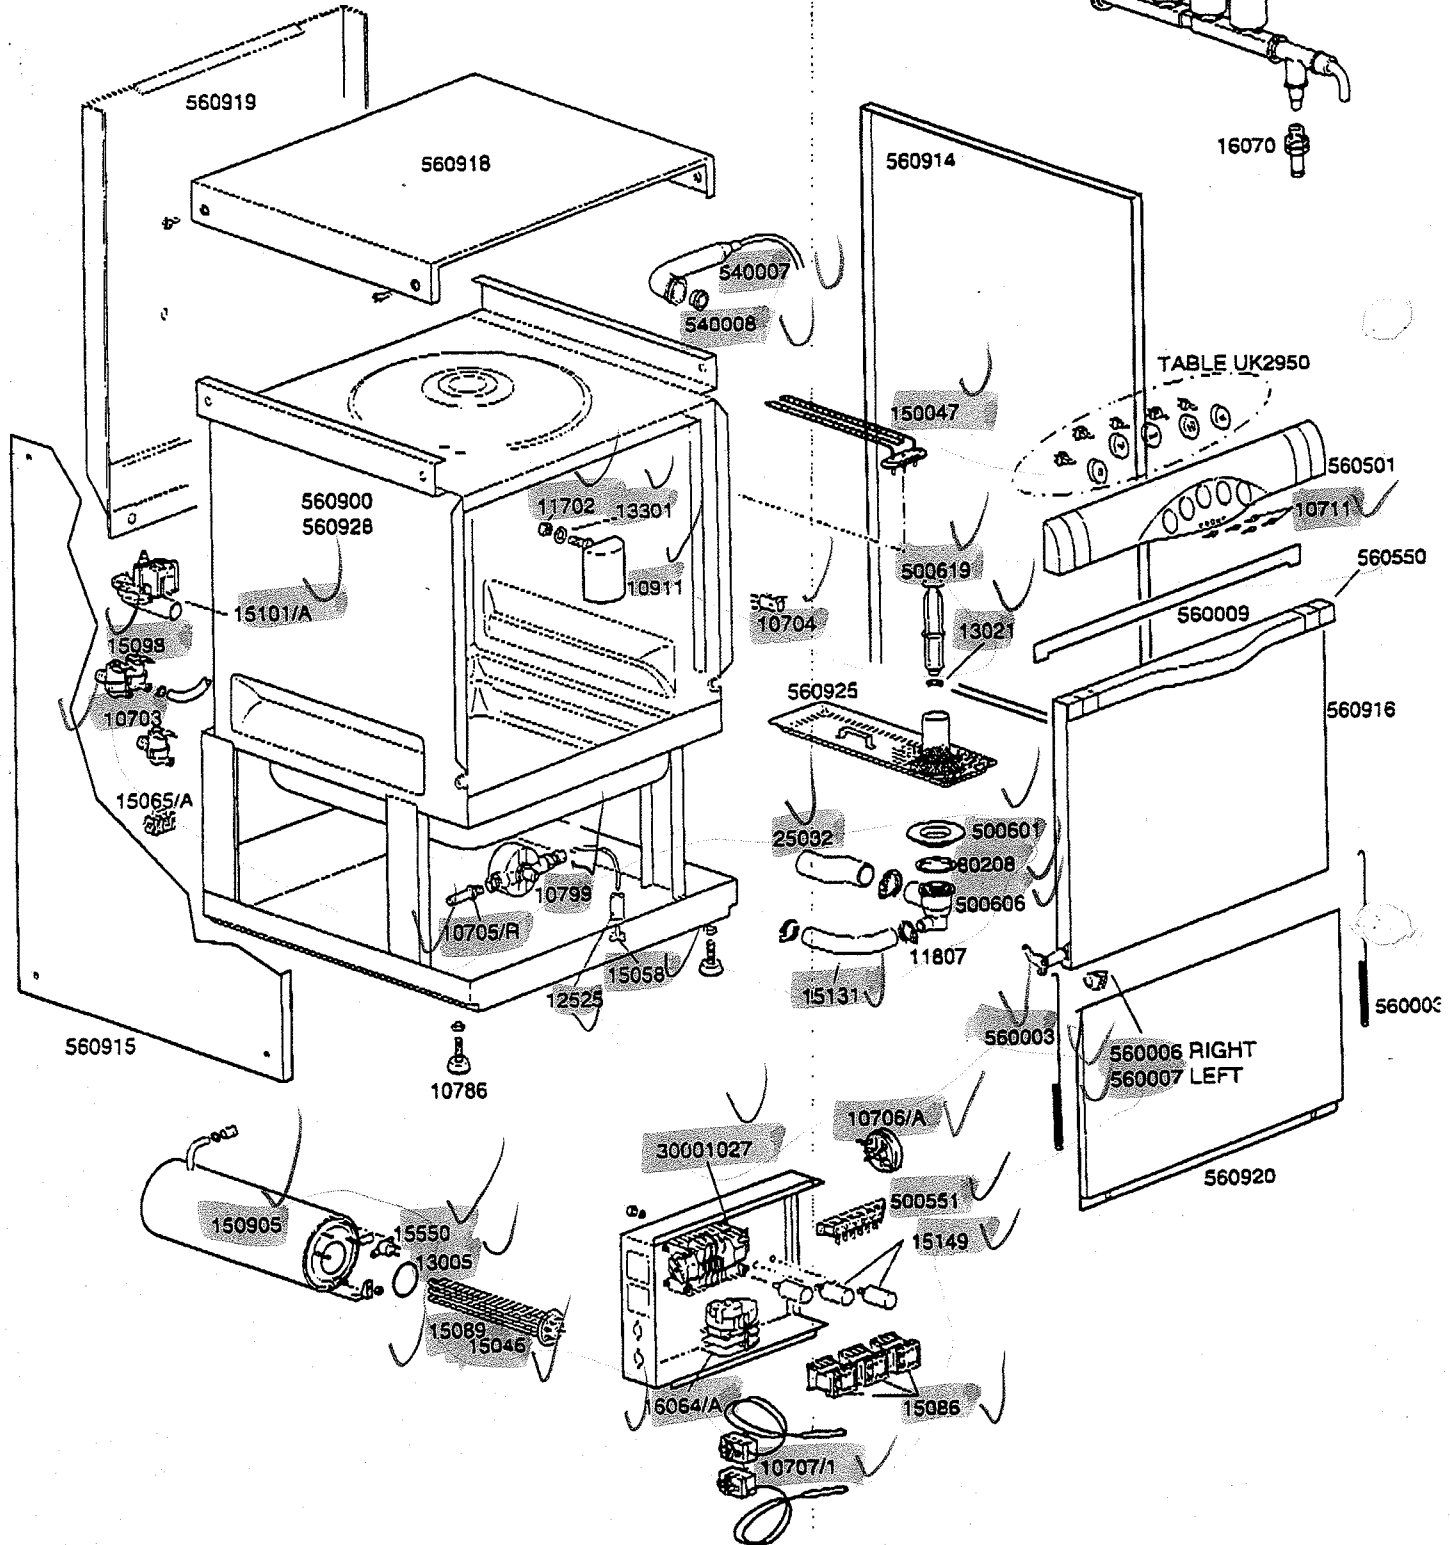

TABLE REV  
UK2910 00

TEKNO 6

TEKNO 6 DISHWASHER

TABLE  
UK2910

CODE	DESCRIPTION	CODE	DESCRIPTION
10703	Single solenoid valve	15101/A	Drain pump with orientable spiral
10704	Door microswitch	11127	M6x20 stainless steel screw
10711	Small green pilot light	11168	M6x12 Stainless steel screw
10770	Insulator for microswitch	16064/A	Timer 18 min. water conditioning
10786	Black M10x25 d.40 foot	16067/A	OR Gasket for salt container plug
10911	Air tarp	16067/B	Salt container gasket
11702	M8 stainless steel nut	16067/C	Ring nut for salt container
11807	Stainless steel clamp 12-22	16067/D	Salt container plug
12525	Counterweight for small filter	22011/A	Timer 2/4 200Vac. 50Hz
13005	OR 151 gasket	15381	150VA 0/230V - 0/400-415-440V Trasn. ←
13021	DEM 40 gasket		
13301	14x8x1,5 gasket		
15046	Boiler heating element 3000W		
15058	Suction filter		
15086	Electromagnetic switch 230V 50-60Hz 4C		
15089	Boiler resistance 4500W		
15098	Double solenoid valve		
15131	Tube rony-flex 30-450		
15146	Interference suppressor filter F1		
15149	Interference suppressor filter F3		
15550	Contact safety thermostat		
16066	Water softener 4 elements		
16065	Salt container		
16070	Check valve		
16082	Funnel		
25032	Suction coupling		
80208	95x75x3 gasket		
150047	Tank resistance 2700W		
150905	Boiler		
500551	6 pole-terminal board FV122		
500601	Ferrule		
500606	Right side drainage trap		
500619	Overflow		
560003	Spring door		
560006	Right gasket for spring		
560007	Left gasket for spring		
560020	Overflow (Drain pump version - from March 1999)		
560021	Gasket for doorstep		
560501	Control panel		
560550	ABS grey handle		
560900	Stainless steel structure		
560914	Right side panel		
560915	Left side panel		
560916	Plastic handle support assembly		
560918	External front plastic cover		
560919	Back panel		
560920	Under door panel		
560925	Surface filter		
560928	Stainless steel structure CFD		
30001027	2-Time timer		
30001031	2 time timer 120"/180"230V 50Hz+TM-PS		
10705/R	Fitting for pipe d.8		
10706/A	Manostat 55-30		
10707/1	Thermostat 0-90° TR2 without shaft		
10799/A	3-Way rinser additive measurer		