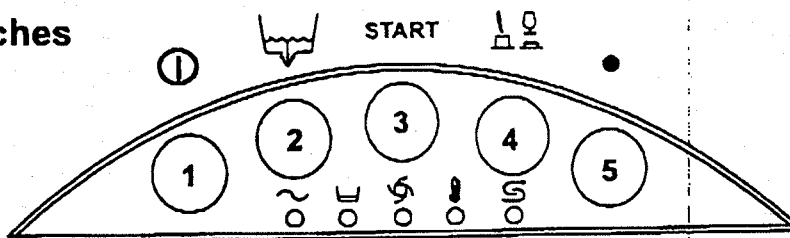

Control

SERIES TEKNO 6 DEPURATION

Switches

- 1 Cod. 560527
- 2 Cod. 560523
- 3 Cod. 560529
- 4 Cod. 560530
- 5 Cod. 560531

Control

SERIES TEKNO 6 DRAIN PUMP

Switches

- 1 Cod. 560527
- 2 Cod. 560528
- 3 Cod. 560529
- 4 Cod. 560530
- 5 Cod. 560526