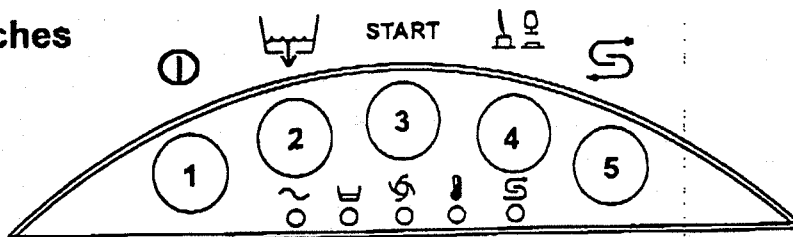

SERIES TEKNO 6 REGENERATION-DRAIN PUMP

Switches