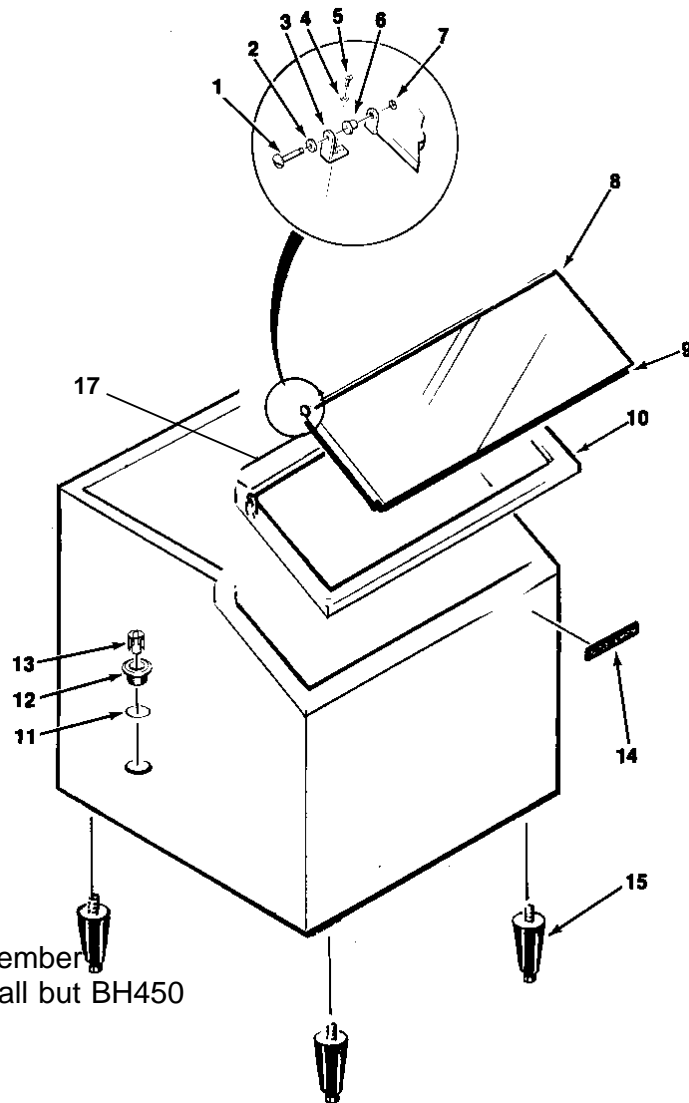

Bins and Accessories Service Parts

HTB250/350 & BH250/350 & BH450

Item Number	Part Number	Description
1	02-2806-01	Shoulder screw
2	02-2380-02	Spacer
3	A25259-001	BH450 Hinge member
	A31248-001	Hinge member, all but BH450
4	03-1417-14	Washer
5	03-1404-26	Screw
6	02-2380-01	Hinge bushing
7	03-1539-09	E ring
8	A32648-001	Door - brown
	A32648-002	Door - gray
9	13-0595-00	Door gasket (49" req.)
10	02-2857-01	HTB250/350 Door frame, brown
	02-2857-02	HTB250/350 door frame, gray
	A30820-001	BH450 Door frame & canopy
	02-2863-01	BH250AE/BH350AE Door frame
11	13-0617-11	O-ring
12	02-2809-01	Drain top, all but BH450
	A18090-000	BH450 drain top
13	A06448-000	BH450 strainer
14	15-0711-01	Emblem - for sandalwood
	15-0711-02	Emblem for gray
15	no number	Legs (see page 23)
16	A32580-001	Baffle HTB only
17	A32317-001	Canopy, all but BH450
18	02-3201-01	Drain bottom, HTB250/350 after Nov. 91 (05K)

DRAIN FITTING DETAIL
after serial numbers
HTB250 489378-05K
HTB350 488666-05K