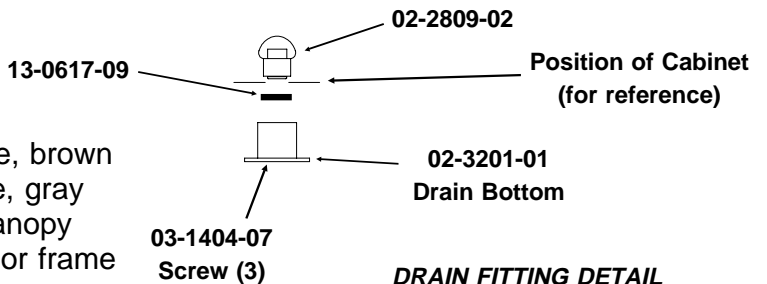

Bins and Accessories Service Parts

HTB250/350 & BH250/350 & BH450

Item Number	Part Number	Description
1	02-2806-01	Shoulder screw
2	02-2380-02	Spacer
3	A25259-001	BH450 Hinge member
	A31248-001	Hinge member, all but BH450
4	03-1417-14	Washer
5	03-1404-26	Screw
6	02-2380-01	Hinge bushing
7	03-1539-09	E ring
8	A32648-001	Door - brown
	A32648-002	Door - gray
9	13-0595-00	Door gasket (49" req.)
10	02-2857-01	HTB250/350 Door frame, brown
	02-2857-02	HTB250/350 door frame, gray
	A30820-001	BH450 Door frame & canopy
	02-2863-01	BH250AE/BH350AE Door frame
11	13-0617-11	O-ring
12	02-2809-01	Drain top, all but BH450
	A18090-000	BH450 drain top
13	A06448-000	BH450 strainer
14	15-0711-01	Emblem - for sandalwood
	15-0711-02	Emblem for gray
15	no number	Legs (see page 23)
16	A32580-001	Baffle HTB only
17	A32317-001	Canopy, all but BH450
18	02-3201-01	Drain bottom, HTB250/350 after Nov. 91 (05K)

DRAIN FITTING DETAIL
after serial numbers
HTB250 489378-05K
HTB350 488666-05K