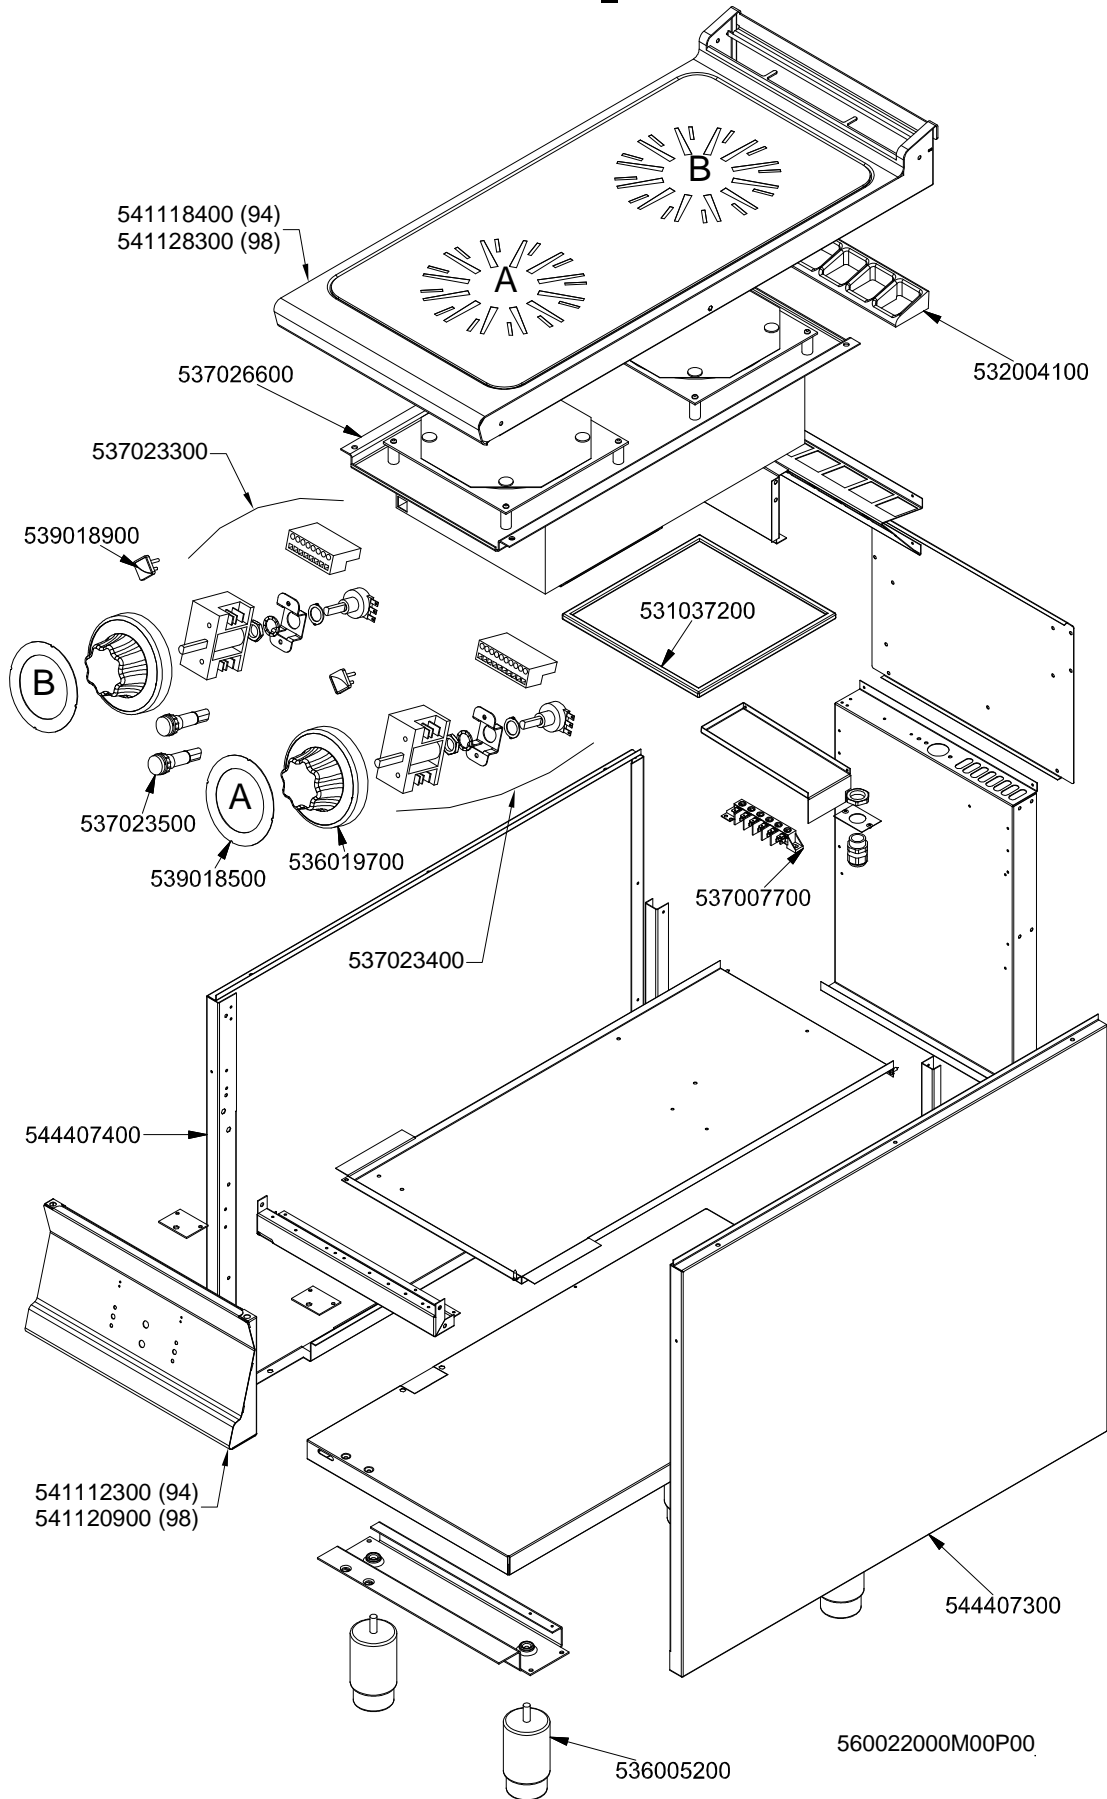

IPERLOTUS 90
ELETTRICO / ELECTRIC / ELEKTRO / ELECTRIQUE

PCI-94ET PCI-98ET ≤0609

| Page | Pos | Code | Description |
|------|-----|-----------|--------------------------------------|
| 001 | | 541118400 | UPPER PLATE PCI-94E |
| 001 | | 537026600 | 2 INDUCTIONS 5KW WITH GENERATOR |
| 001 | | 532004100 | FLUE GRID L=370 70LINE (RAF) |
| 001 | | 537023300 | COMPLETE CONTROL *CONNES 8 POLES PCI |
| 001 | | 539018900 | INDEX FOR KNOB |
| 001 | | 531037200 | NET FILTER FOR PCI/PCIW 70/90 LINES |
| 001 | | 537007700 | TERMINAL BLOCK THREEPHASE 40A |
| 001 | | 537023400 | COMPLETE CONTROL *CONNES 10POLES PCI |
| 001 | | 537023500 | WHITE WARNING LIGHT 24V |
| 001 | | 539018500 | ADHESIVE GRADUATED DISC FOR KNOB |
| 001 | | 536019700 | BLACK KNOB §70 PIN §6*5 |
| 001 | | 544407400 | LEFT SIDE PANEL 70 LINE |
| 001 | | 541112300 | CONTROL PANEL PCI-74E |
| 001 | | 536005200 | INOX LEG 2" 120-180 M10 |
| 001 | | 544407300 | RIGHT SIDE PANEL 90 LINE |