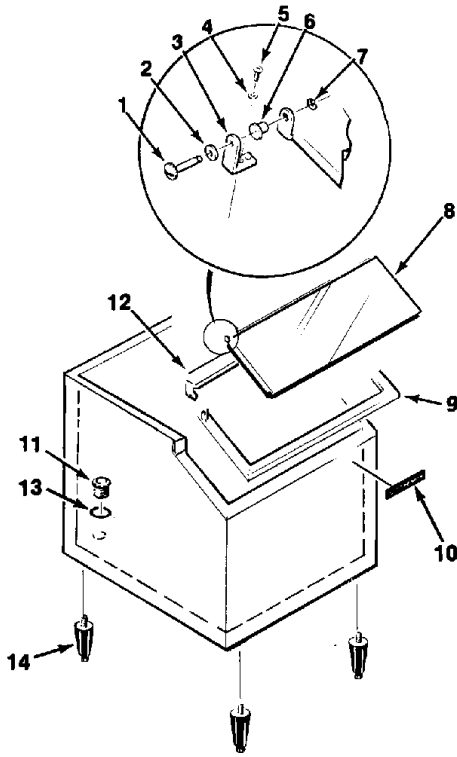

Bins and Accessories Service Parts

B650 & BH750

B650 & RCB650/HTB650

Item Number	Part Number	Description
1	02-2806-01	Shoulder screw
2	02-2380-02	Spacer
3	A31248-001	Hinge member
4	03-1417-14	Washer
5	03-1404-07	Screw
6	02-2380-01	Hinge bushing
7	03-1539-09	E ring
8	02-2805-01	Door
9	13-0595-00	Door gasket (48" req.)
	02-2822-01	Door frame (B650)
	02-2817-01	Door frame (RCB/HTB650)
10	15-0711-01	Emblem
11	02-2809-01	Drain top
12	A31244-001	Canopy
13	13-0617-11	O-ring
14	no number	Legs, see page 23

BH750

Item Number	Part Number	Description
1	A29210-001	Door hinge, left
2	A29213-001	Bin hinge, left
3	A29210-002	Door hinge, right
4	A29213-002	Bin hinge, right
5	A29216-020	Door
6	A29407-020	Door frame
7	02-2380-01	Hinge bushing
8	02-2380-02	Spacer
9	02-2806-01	Shoulder screw
10	03-1539-09	E ring
11	13-0595-00	Door gasket
12	A29849-001	Door support
13	03-0255-00	Wing nut
14	02-2809-01	Drain top
15	13-0617-11	O ring
16	15-0711-01	Emblem
17	no number	Legs, see page 23