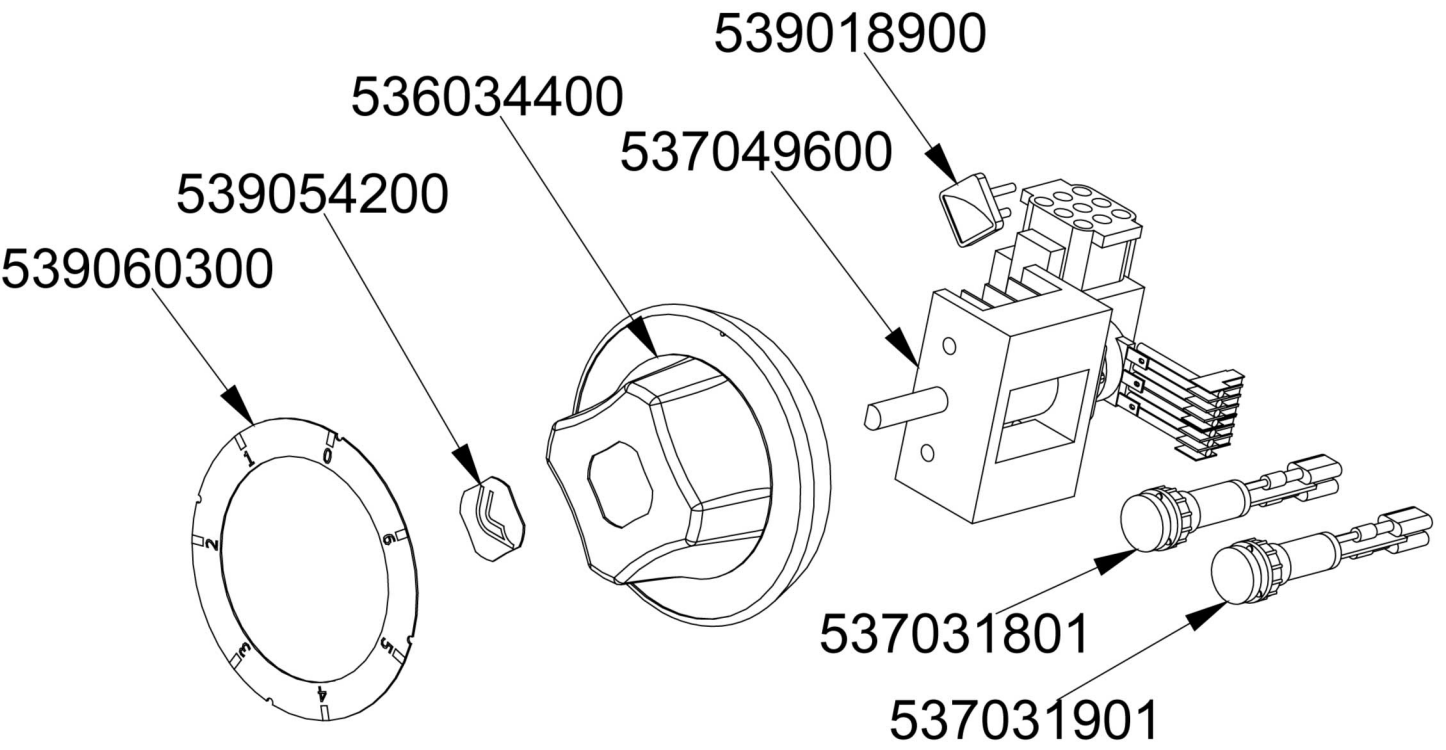

(ET)

(ETD)

Page	Pos	Code	Description
001		532004100	FLUE GRID L=370 90LINE (RAF
001		541128302	CERAMIC UPPER PLATE PCI-98E
001		537048700	PLATE WITH INDUCTORS S90
001		537045900	GENERATOR PCI-98 10KW 400V3 (C
001		544446900	LHD SIDE FOR 90T APPLIANCES
001		537027400	TERMINAL BLOCK THREEPHASE 40A
001		541120902	CONTROL PANEL S607090 PCI-78E
001		544446800	
001		533010500	LEG M10*25 D.40
001		531034800	NET FILTER FOR KSK
002		539018900	INDEX FOR KNOB W/RED SIGN
002		537049600	COMPLETE CONTROL FOR INDUCTORS
002		536034400	KNOB \$77 4P. \$06*4,6 C/M
002		539054200	STAMP Ø20,5 CR. "L" LOTUS R.
002		539060300	RED ADESIVE DISK FOR PCC/PCI-E
002		537031801	GREEN WARNING LIGHT 12V E FASTON
002		537031901	RED WARNING LIGHT PCI 12V E FASTON
002		537035800	TOUCH ELECTRONIC BOARD FOR PCI