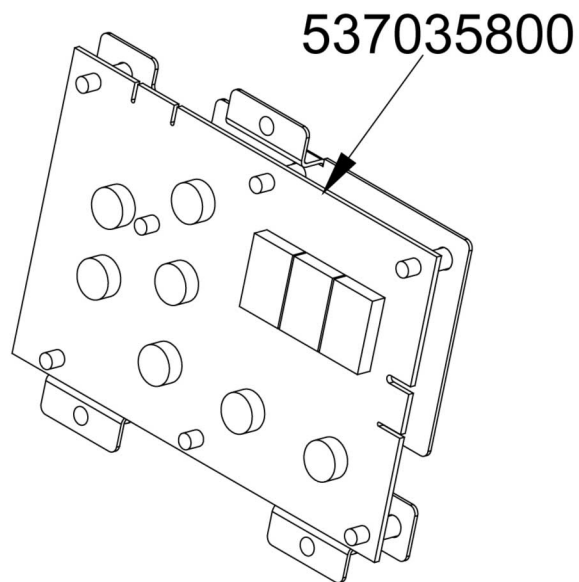

(ET)

(ETD)

Page	Pos	Code	Description
001		532004100	FLUE GRID L=370 90LINE (RAF
001		541128302	CERAMIC UPPER PLATE PCI-98E
001		537048700	PLATE WITH INDUCTORS S90
001		537045900	GENERATOR PCI-98 10KW 400V3 (C
001		544446900	LHD SIDE FOR 90T APPLIANCES
001		537027400	TERMINAL BLOCK THREEPHASE 40A
001		541120902	CONTROL PANEL S607090 PCI-78E
001		544446800	
001		533010500	LEG M10*25 D.40
001		531034800	NET FILTER FOR KSK
002		539018900	INDEX FOR KNOB W/RED SIGN
002		537049600	COMPLETE CONTROL FOR INDUCTORS
002		536034400	KNOB \$77 4P. \$06*4,6 C/M
002		539054200	STAMP Ø20,5 CR. "L" LOTUS R.
002		539060300	RED ADESIVE DISK FOR PCC/PCI-E
002		537031801	GREEN WARNING LIGHT 12V E FASTON
002		537031901	RED WARNING LIGHT PCI 12V E FASTON
002		537035800	TOUCH ELECTRONIC BOARD FOR PCI