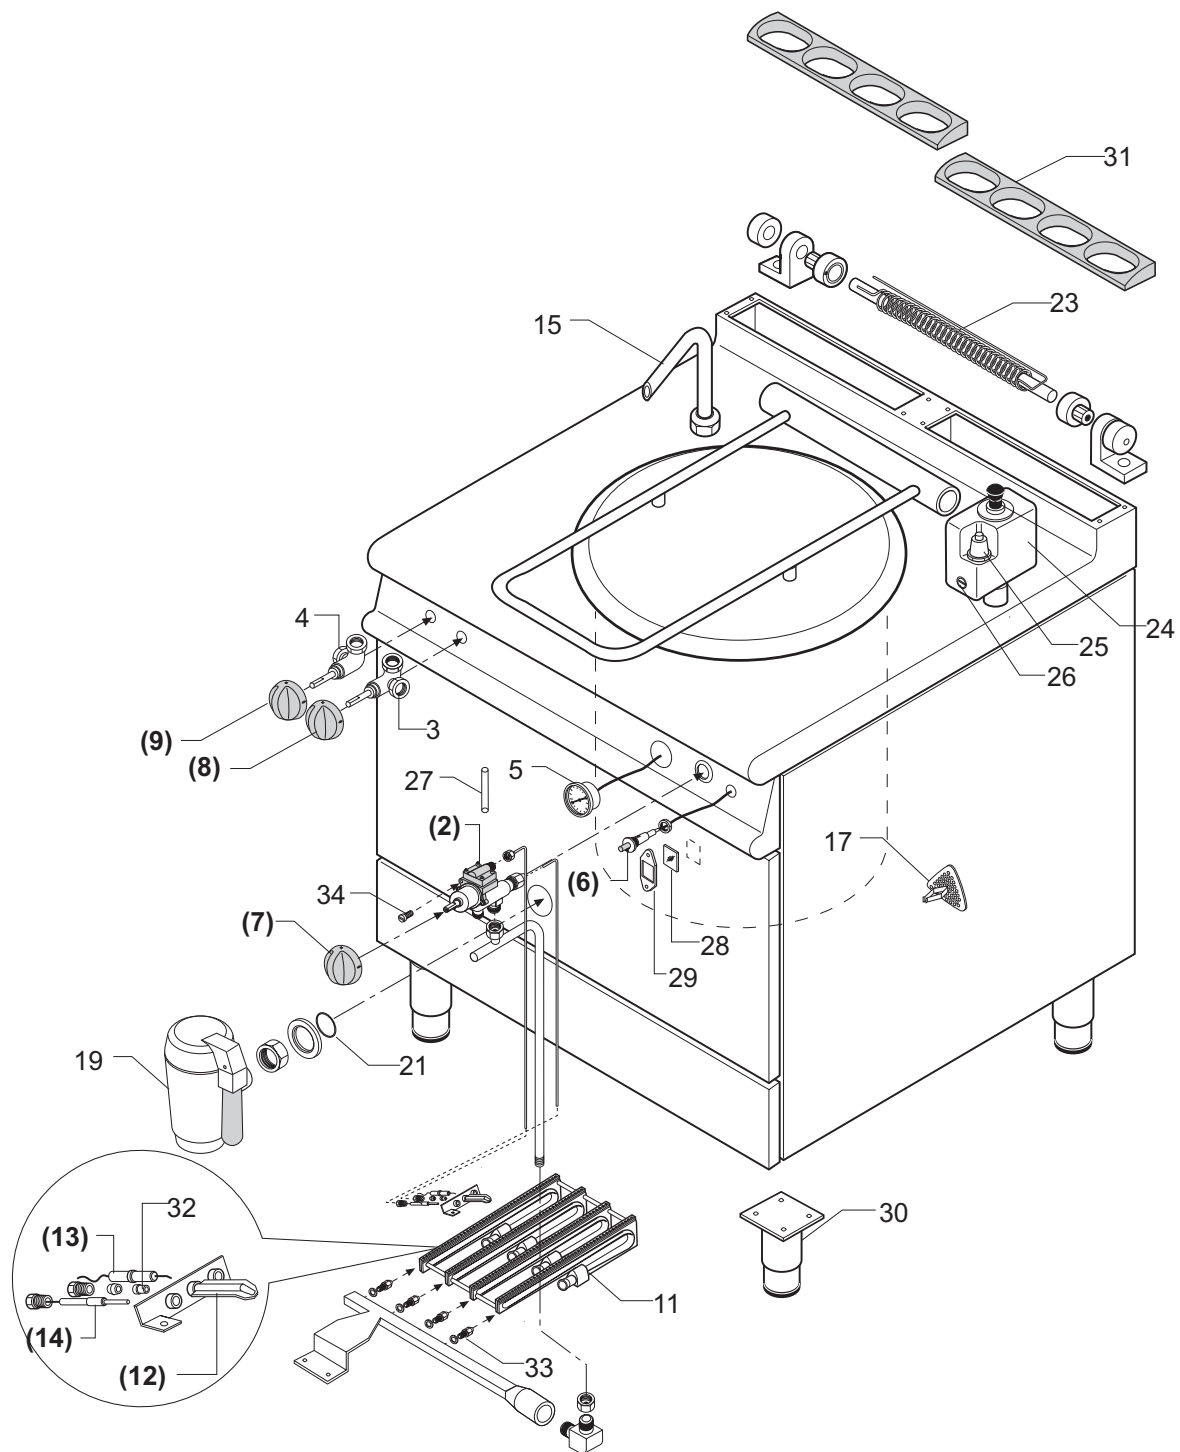

- 1) Find the appliance's model and serial number on the rating plate.  
(The rating plates are positioned in the internal side of the control panel).
- 2) Search for the belonging family in the index (BCPxxx-(0B)) . (f.ex. Gasrange with burners - top 1/1M).
- 3) After you have found the corresponding table you verify if the appliance's serial number is subsequent to that one indicated in the table.
- 4) You locate the desired spare part in the drawing on the left, and find the corresponding position in the table on the right.
- 5) Hence you obtain the codenumber and the description of the spare part you need.

### LEGEND:

Position on the EXPLODED VIEW			X => Recommended spare part			
Article's codenr.		Technical description	Quantity x each model		Series	
					1/2M => L=40 cm.	
					1/1M => L=80 cm.	
					1+1/2M => L=120 cm.	
Pos	Codice	Descrizione	700	1/1M		
1	822410081	Medium burner head (Dm.102)		1		
2	822410051	Medium venturi duct (Dm.102)		1		
14	826920140	Pilot burner	x	2		