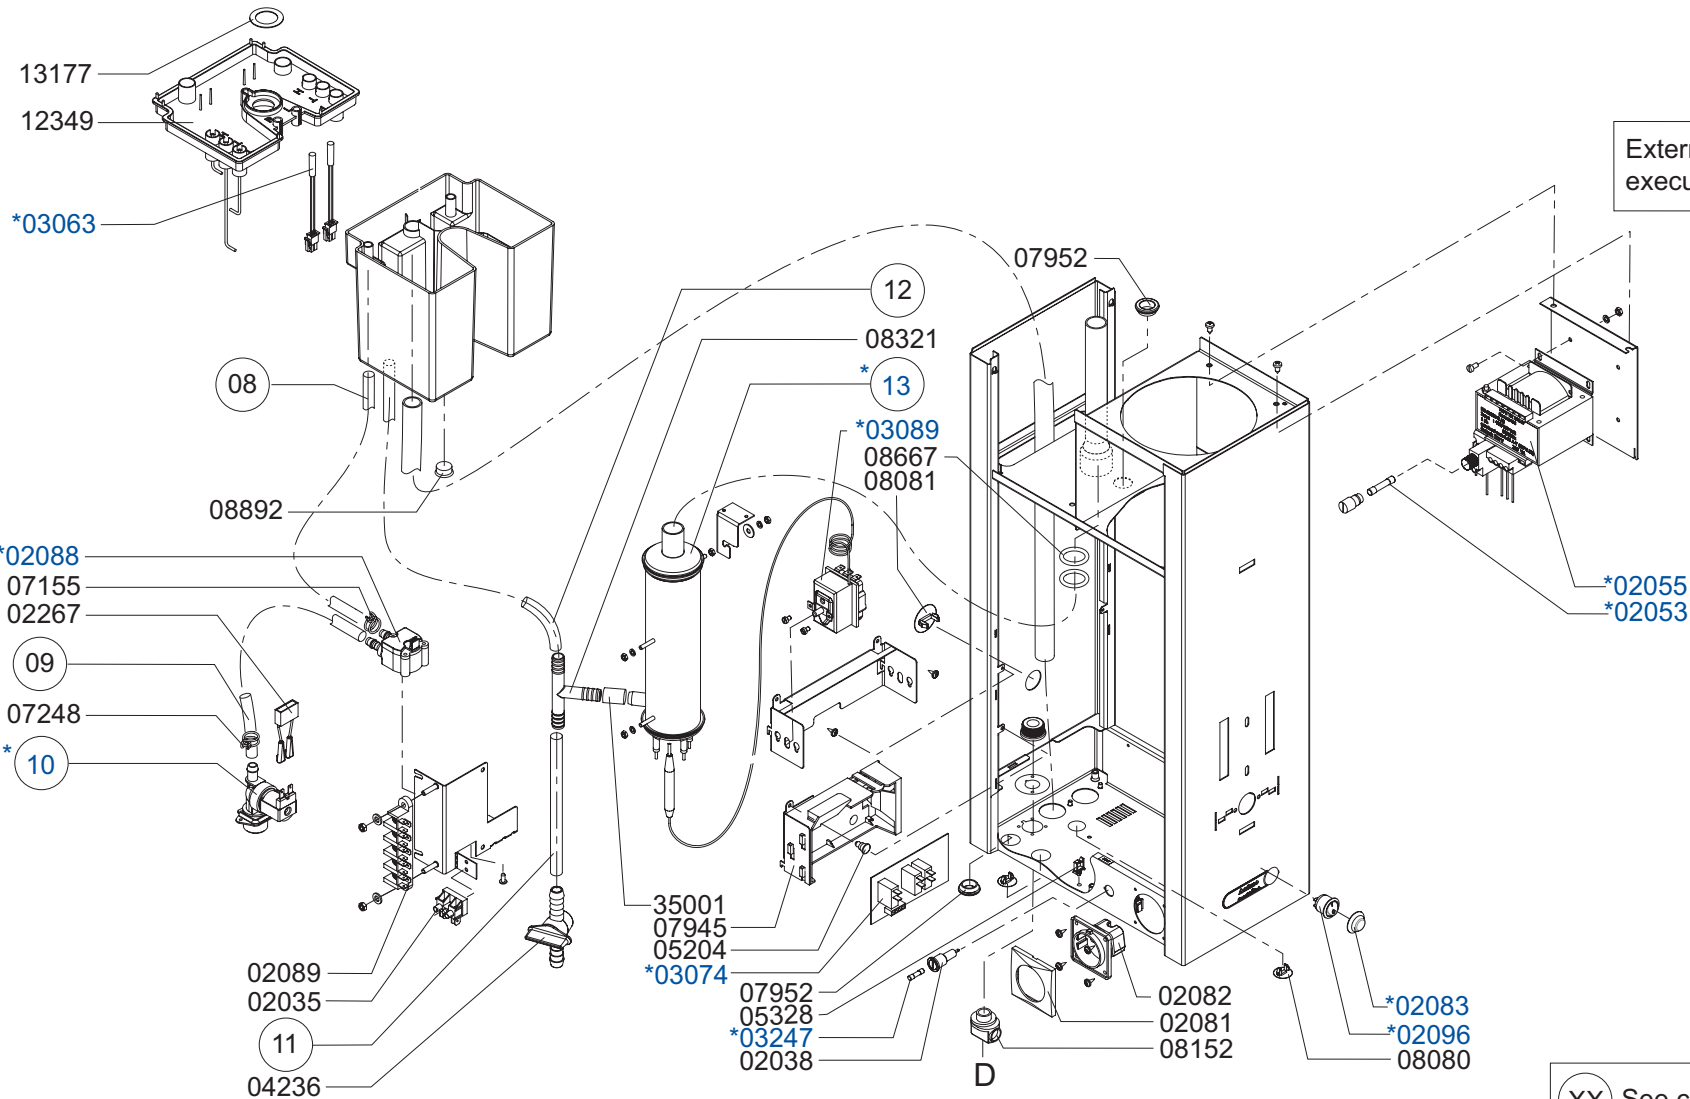

Rated voltage : See cross reference list (page 7/7)

Spare Parts Info

***** **Animo** *****
Assen - Holland

XX See cross reference list page 7/7
 * = Recommended Spare Parts

Type : CB 2x5 / 2x10 / 2x20 MARITIME	From mach. nr. : 1O 0001	Page : 2-7	Drawer: MT
Electrical ref. code : 99921 99930	Date : 01-05	Rev. : 0	Date : 07-02-2005
Rated voltage : See cross reference list (page 7/7)	Spare Parts Info	***** Animo ***** Assen - Holland	

External transformer only when executed without pilot voltage

XX See cross reference list page 7/7
 * = Recommended Spare Parts

Type : CB 2x5 / 2x10 / 2x20 MARITIME	From mach. nr. : 10 0001	Page : 3-7	Drawer : MT
Electrical ref. code : 99921 99930	Date : 01-05	Rev. : 0	Date : 07-02-2005
Rated voltage : See cross reference list (page 7/7)	Spare Parts Info	***** Animo ***** Assen - Holland	

XX See cross reference list page 7/7
* = Recommended Spare Parts

Type : CB 2x5 / 2x10 / 2x20 MARITIME	From mach. nr. : 10 0001	Page : 4-7	Drawer : MT
Electrical ref. code : 99921 99930	Date : 01-05	Rev. : 0	Date : 07-02-2005
Rated voltage : See cross reference list (page 7/7)	Spare Parts Info	***** Animo ***** Assen - Holland	

XX See cross reference list page 7/7
 * = Recommended Spare Parts

Type : CB 2x5 / 2x10 / 2x20 **MARITIME**
 Electrical ref. code : 99921 99930

From mach. nr. : 10 0001
 Date : 01-05

Page : 5-7
 Rev. : 0

Drawer : MT
 Date : 07-02-2005