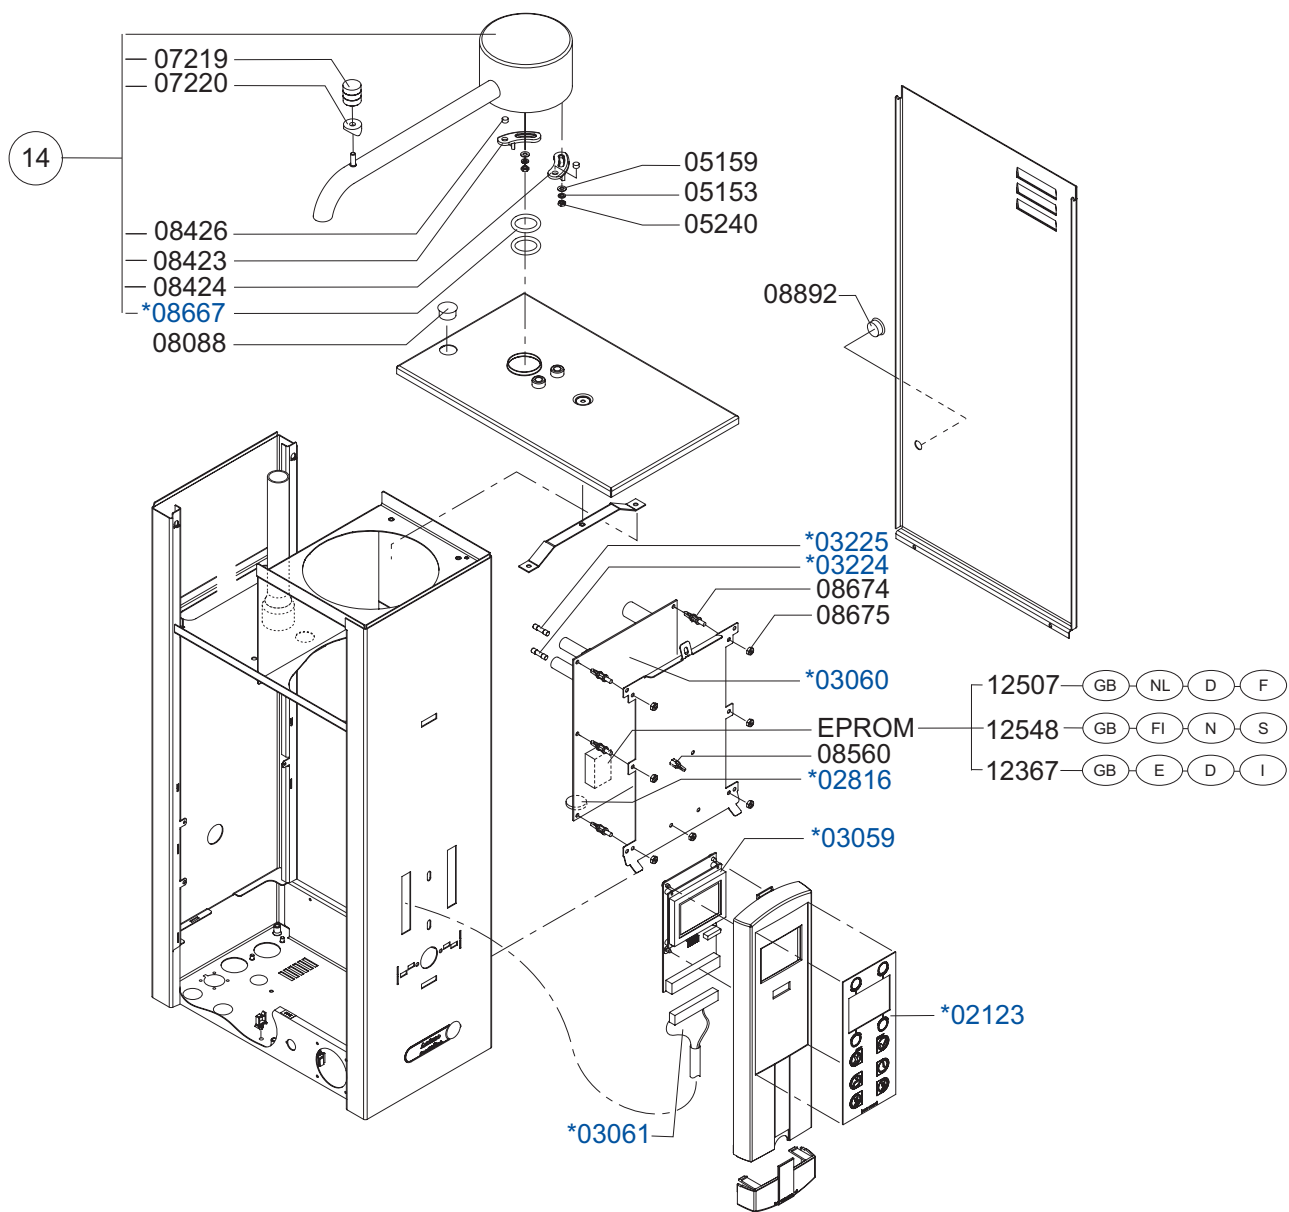

XX See cross reference list page 7/7

* = Recommended Spare Parts

Type : CB 2x5 / 2x10 / 2x20 **MARITIME**
 Electrical ref. code : 99921 99930

From mach. nr. : 1O 0001
 Date : 01-05

Page : 1-7
 Rev. : 0

Drawer: MT
 Date : 07-02-2005

Rated voltage : See cross reference list (page 7/7)

Spare Parts Info

***** **Animo** *****
Assen - Holland

XX See cross reference list page 7/7
 * = Recommended Spare Parts

Type : CB 2x5 / 2x10 / 2x20 MARITIME	From mach. nr. : 1O 0001	Page : 2-7	Drawer: MT
Electrical ref. code : 99921 99930	Date : 01-05	Rev. : 0	Date : 07-02-2005
Rated voltage : See cross reference list (page 7/7)	Spare Parts Info	***** Animo ***** Assen - Holland	

External transformer only when executed without pilot voltage

XX See cross reference list page 7/7
 * = Recommended Spare Parts

Type : CB 2x5 / 2x10 / 2x20 MARITIME	From mach. nr. : 10 0001	Page : 3-7	Drawer : MT
Electrical ref. code : 99921 99930	Date : 01-05	Rev. : 0	Date : 07-02-2005
Rated voltage : See cross reference list (page 7/7)	Spare Parts Info	***** Animo ***** Assen - Holland	

XX See cross reference list page 7/7
* = Recommended Spare Parts

Type : CB 2x5 / 2x10 / 2x20 MARITIME	From mach. nr. : 10 0001	Page : 4-7	Drawer : MT
Electrical ref. code : 99921 99930	Date : 01-05	Rev. : 0	Date : 07-02-2005
Rated voltage : See cross reference list (page 7/7)	Spare Parts Info	***** Animo ***** Assen - Holland	