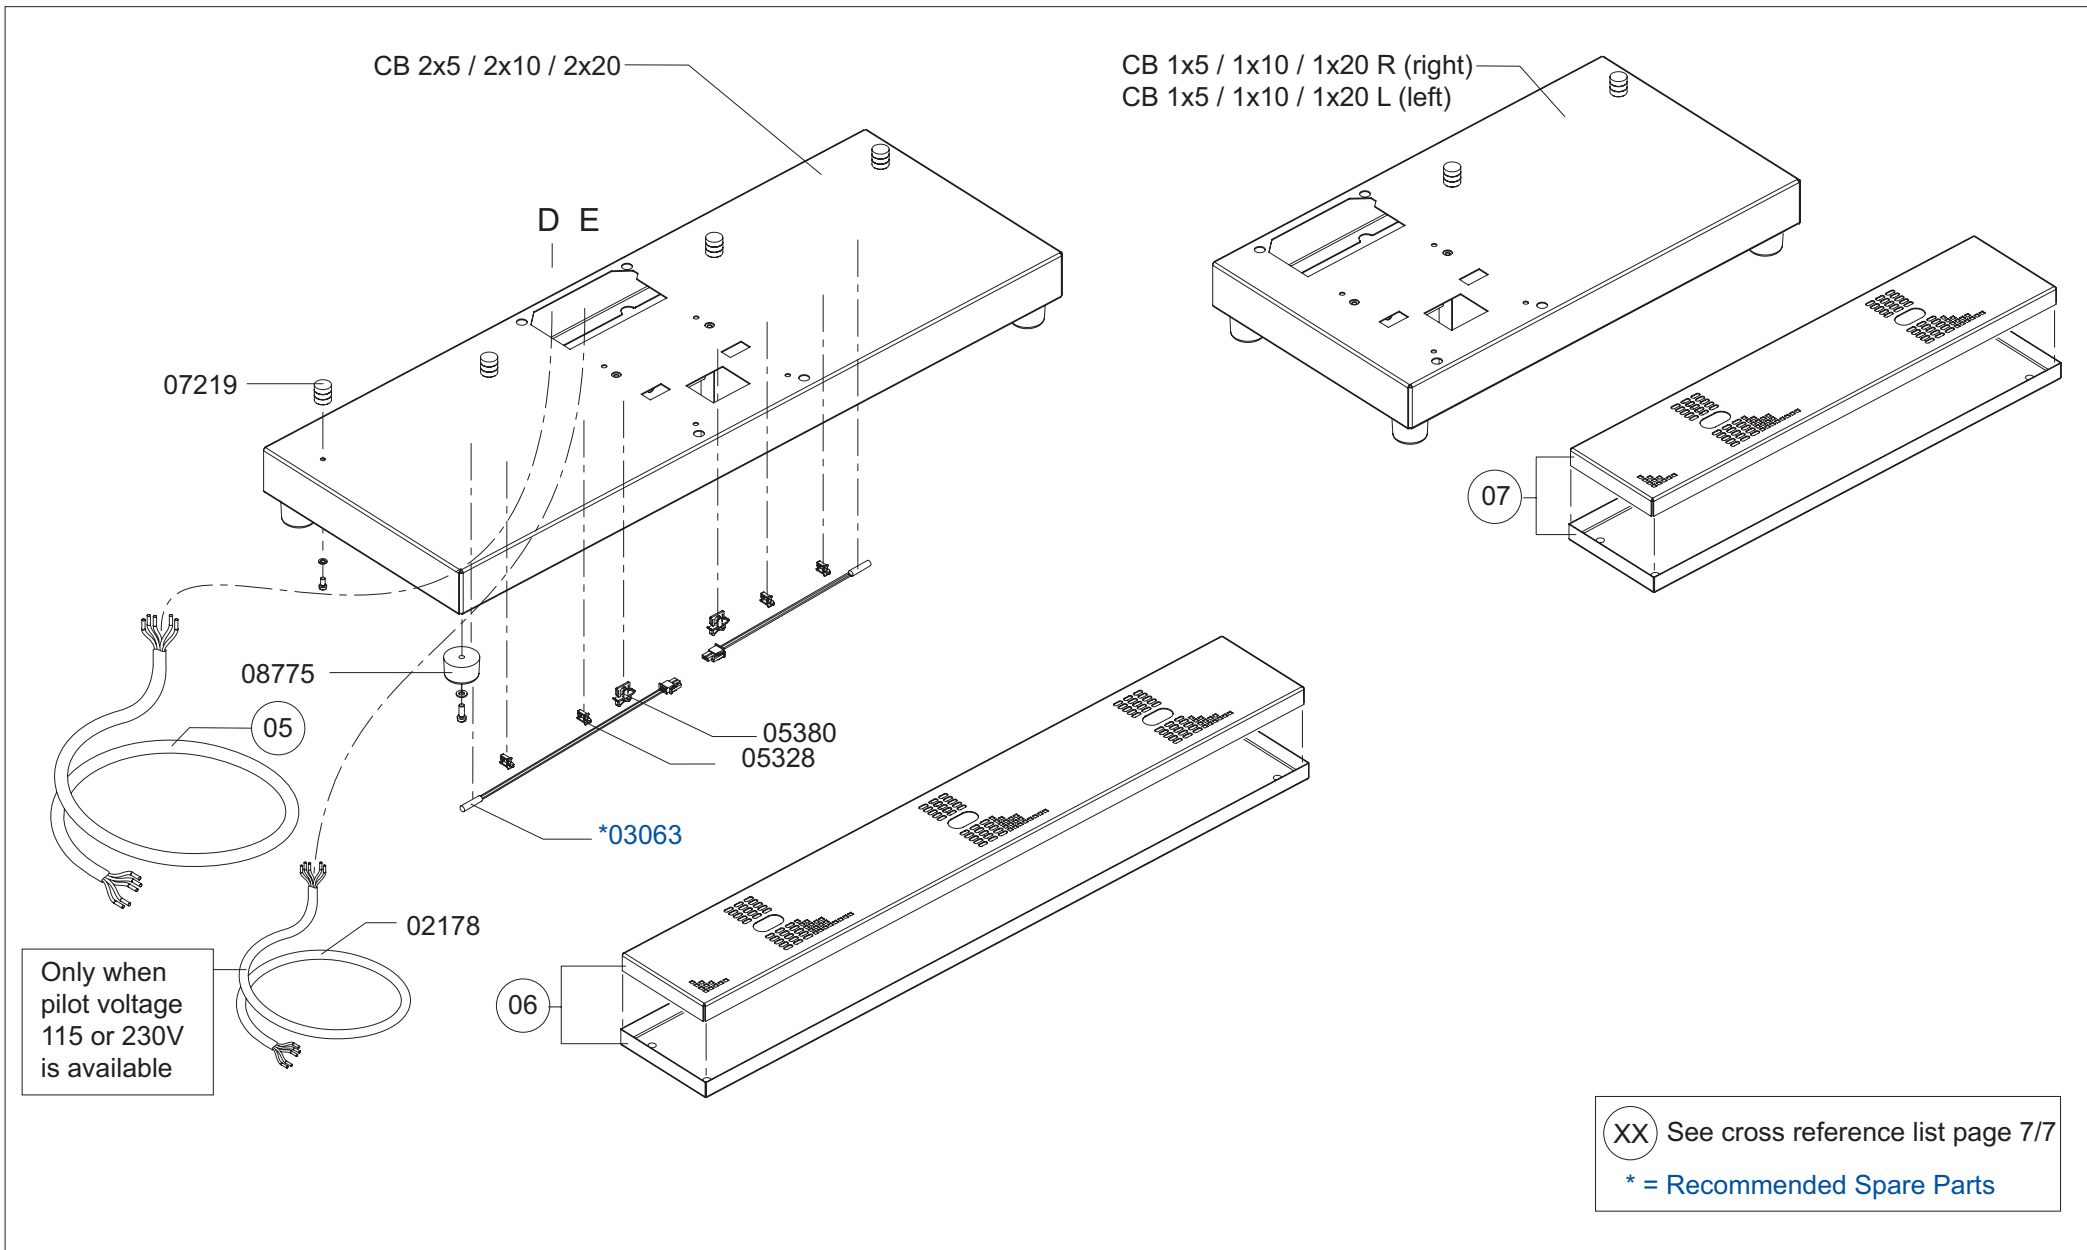

XX See cross reference list page 7/7

* = Recommended Spare Parts

Type : CB 2x5 / 2x10 / 2x20 **MARITIME**
 Electrical ref. code : 99921 99930

From mach. nr. : 1O 0001
 Date : 01-05

Page : 1-7
 Rev. : 0

Drawer: MT
 Date : 07-02-2005

Rated voltage : See cross reference list (page 7/7)

Spare Parts Info

***** **Animo** *****
Assen - Holland

XX See cross reference list page 7/7
 * = Recommended Spare Parts

Type : CB 2x5 / 2x10 / 2x20 MARITIME	From mach. nr. : 1O 0001	Page : 2-7	Drawer: MT
Electrical ref. code : 99921 99930	Date : 01-05	Rev. : 0	Date : 07-02-2005
Rated voltage : See cross reference list (page 7/7)	Spare Parts Info	***** Animo ***** Assen - Holland	

External transformer only when executed without pilot voltage

XX See cross reference list page 7/7
 * = Recommended Spare Parts

Type : CB 2x5 / 2x10 / 2x20 MARITIME	From mach. nr. : 10 0001	Page : 3-7	Drawer : MT
Electrical ref. code : 99921 99930	Date : 01-05	Rev. : 0	Date : 07-02-2005
Rated voltage : See cross reference list (page 7/7)	Spare Parts Info	***** Animo ***** Assen - Holland	

XX See cross reference list page 7/7
* = Recommended Spare Parts

Type : CB 2x5 / 2x10 / 2x20 MARITIME	From mach. nr. : 10 0001	Page : 4-7	Drawer : MT
Electrical ref. code : 99921 99930	Date : 01-05	Rev. : 0	Date : 07-02-2005
Rated voltage : See cross reference list (page 7/7)	Spare Parts Info	***** Animo ***** Assen - Holland	