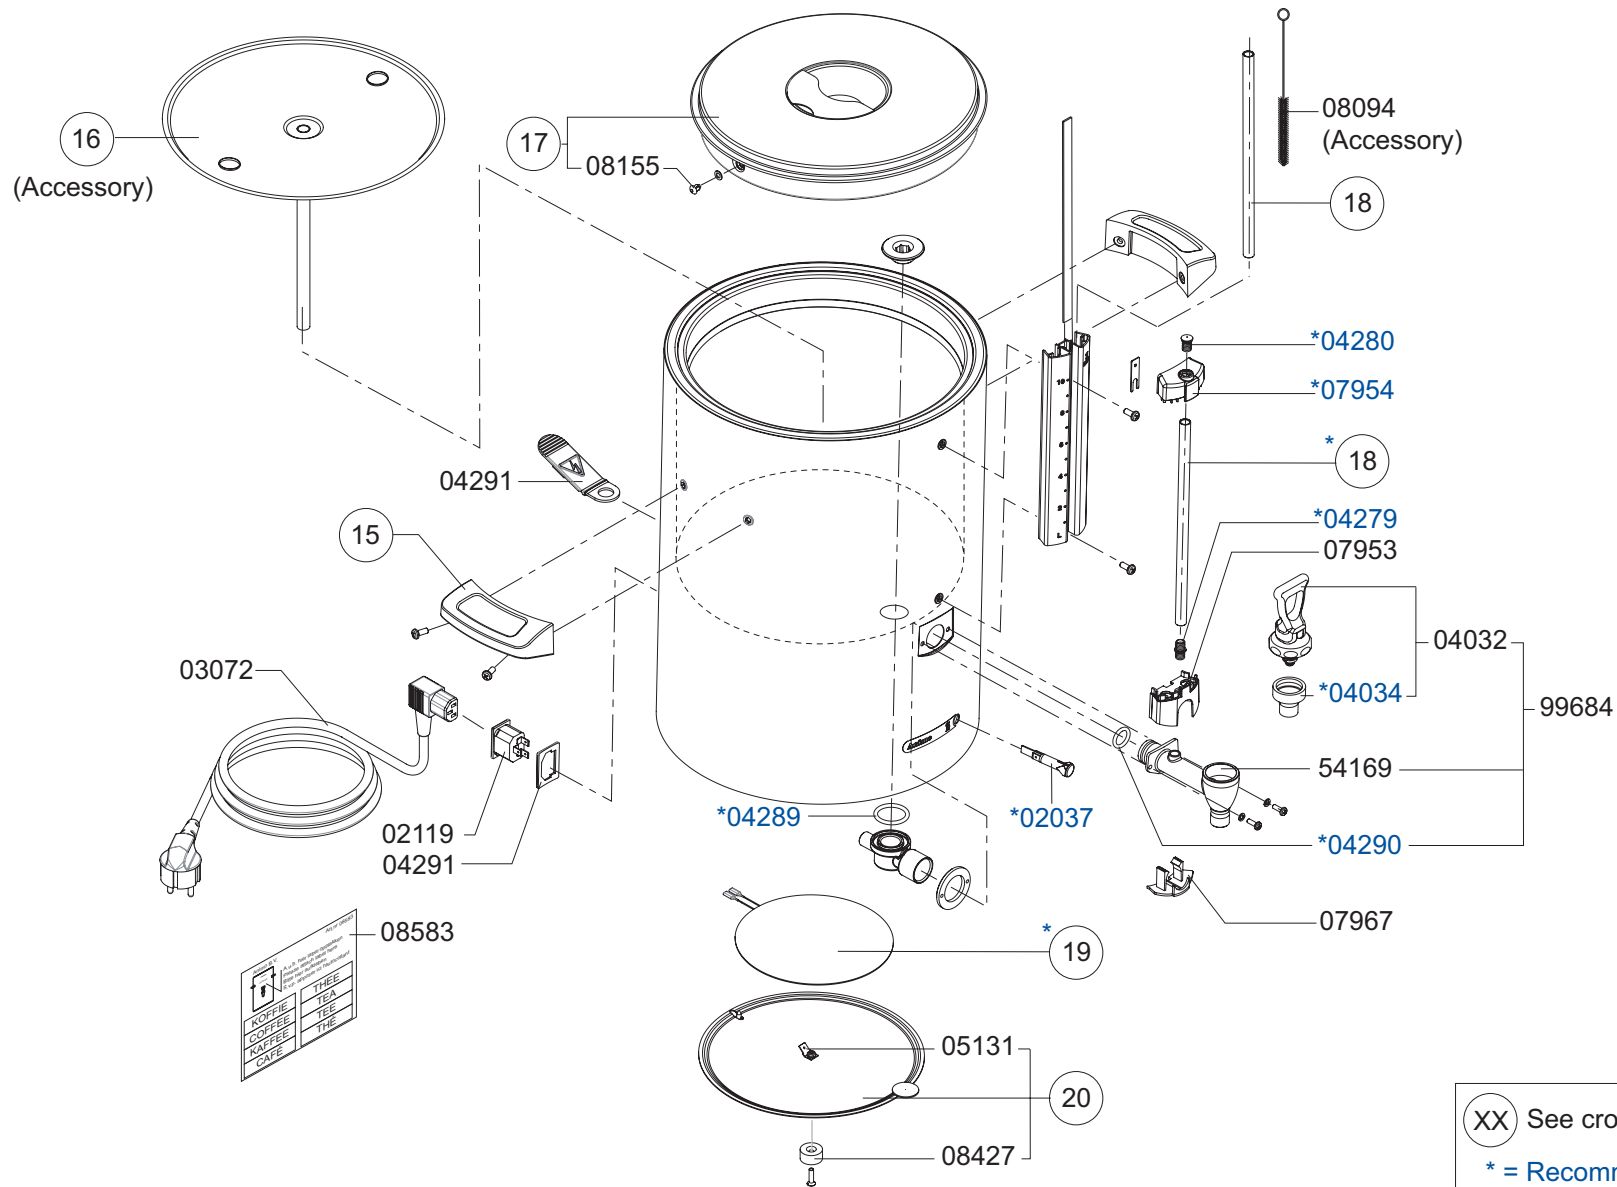

Rated voltage : See cross reference list (page 7/7)

Spare Parts Info

***** **Animo** *****
Assen - Holland

XX See cross reference list page 7/7
 * = Recommended Spare Parts

Type : CB 2x5 / 2x10 / 2x20 MARITIME	From mach. nr. : 1O 0001	Page : 2-7	Drawer: MT
Electrical ref. code : 99921 99930	Date : 01-05	Rev. : 0	Date : 07-02-2005
Rated voltage : See cross reference list (page 7/7)	Spare Parts Info	***** Animo ***** Assen - Holland	

External transformer only when executed without pilot voltage

XX See cross reference list page 7/7
 * = Recommended Spare Parts

Type : CB 2x5 / 2x10 / 2x20 MARITIME	From mach. nr. : 10 0001	Page : 3-7	Drawer : MT
Electrical ref. code : 99921 99930	Date : 01-05	Rev. : 0	Date : 07-02-2005
Rated voltage : See cross reference list (page 7/7)	Spare Parts Info	***** Animo ***** Assen - Holland	

XX See cross reference list page 7/7
* = Recommended Spare Parts

Type : CB 2x5 / 2x10 / 2x20 MARITIME	From mach. nr. : 10 0001	Page : 4-7	Drawer : MT
Electrical ref. code : 99921 99930	Date : 01-05	Rev. : 0	Date : 07-02-2005
Rated voltage : See cross reference list (page 7/7)	Spare Parts Info	***** Animo ***** Assen - Holland	

XX See cross reference list page 7/7
 * = Recommended Spare Parts

Type : CB 2x5 / 2x10 / 2x20 **MARITIME**
 Electrical ref. code : 99921 99930

From mach. nr. : 10 0001
 Date : 01-05

Page : 5-7
 Rev. : 0

Drawer : MT
 Date : 07-02-2005