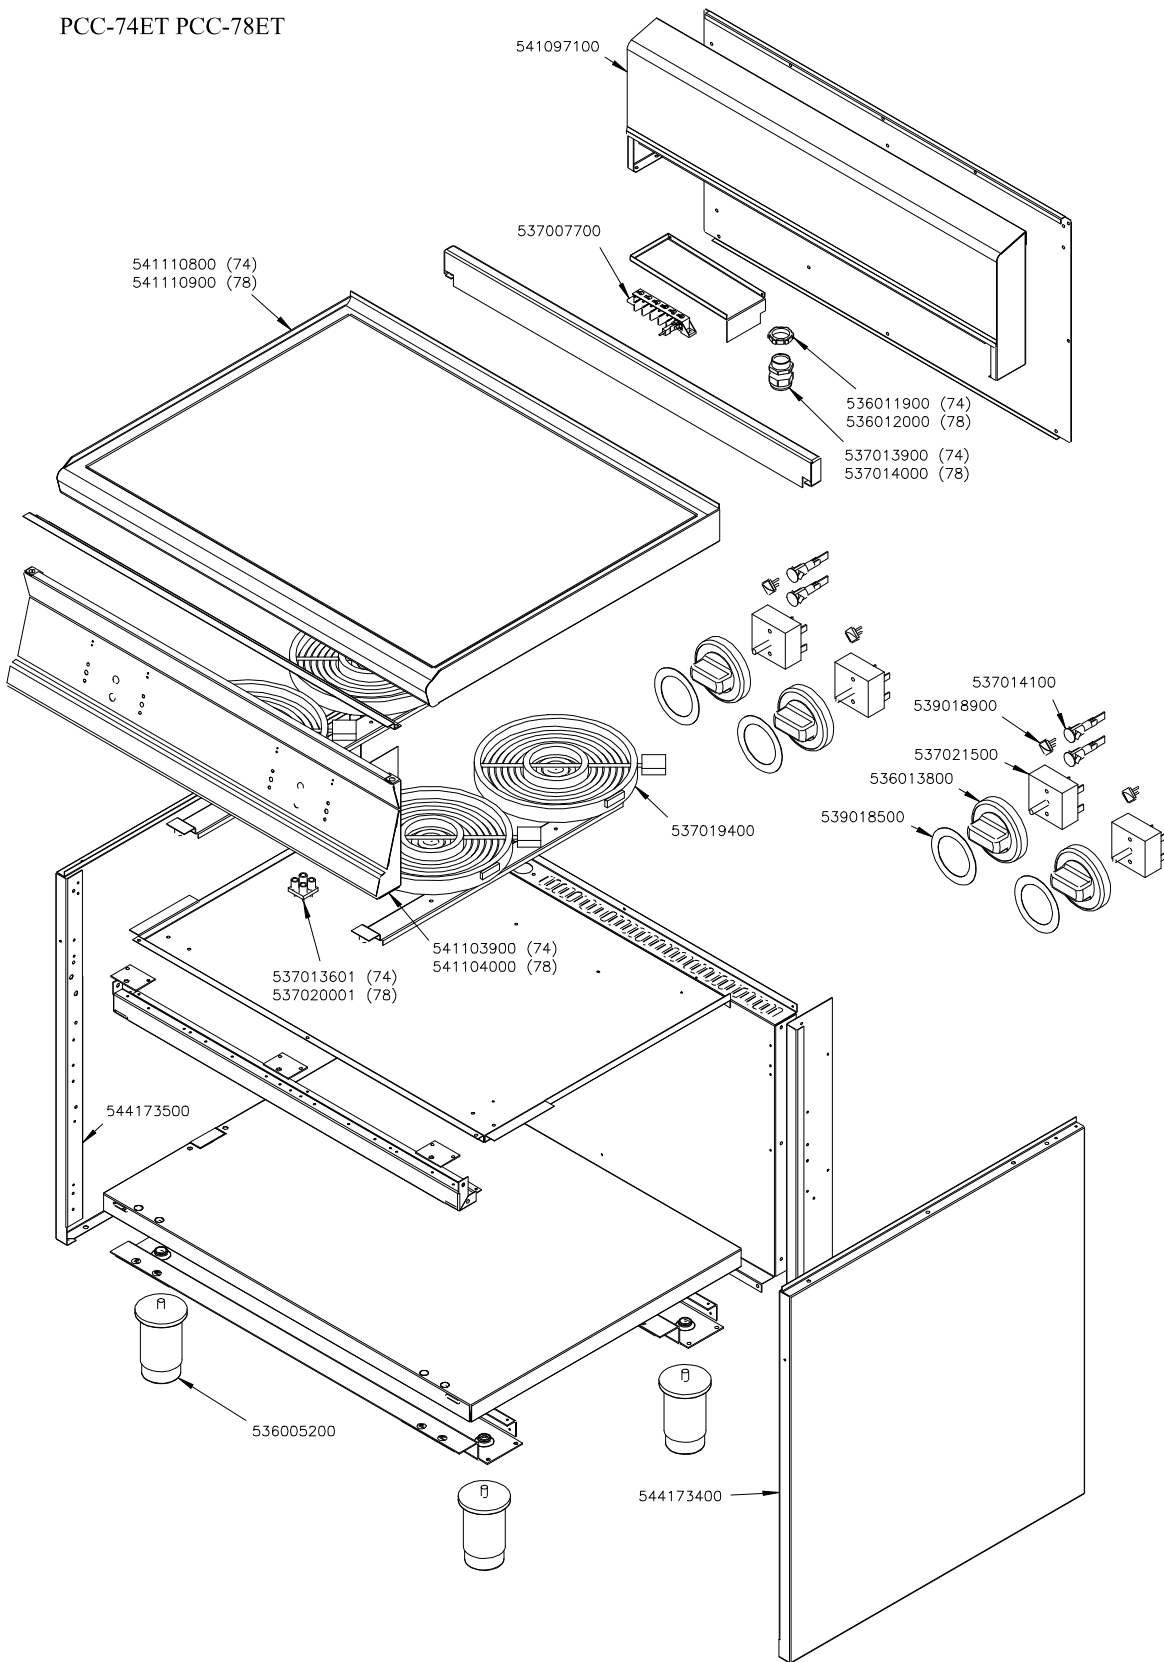

PCC-74ET PCC-78ET

Page	Pos	Code	Description
001		541097100	NEUTRAL SPACER 78
001		537007700	TERMINAL BLOCK THREEPHASE 40A
001		541110900	GLAS UPPER PLATE PCC-78E
001		536012000	HEXAGONAL LOCK NUT PG-21
001		537014000	CABLE SECURING CLAMP PG-21
001		537014100	WHITE WARNING LIGHT 250V
001		539018900	INDEX FOR KNOB
001		537021500	REGULATOR FOR EL.PLATE 2CIRC.230V
001		536013800	KNOB D.70 BLACK 6*5 WITH SPRING
001		539018500	ADHESIVE GRADUATED DISC FOR KNOB
001		537019400	EL. PLATE PCC D250 1000+1400W 230V
001		541104000	CONTROL PANEL PC-78E
001		537020001	REMAINING HEAT 4 PILOT LIGHTS UNIT
001		544173500	LEFT SIDE PANEL S.70
001		536005200	INOX LEG 2" 120-180 M10
001		544173400	RIGHT SIDE PANEL S.70