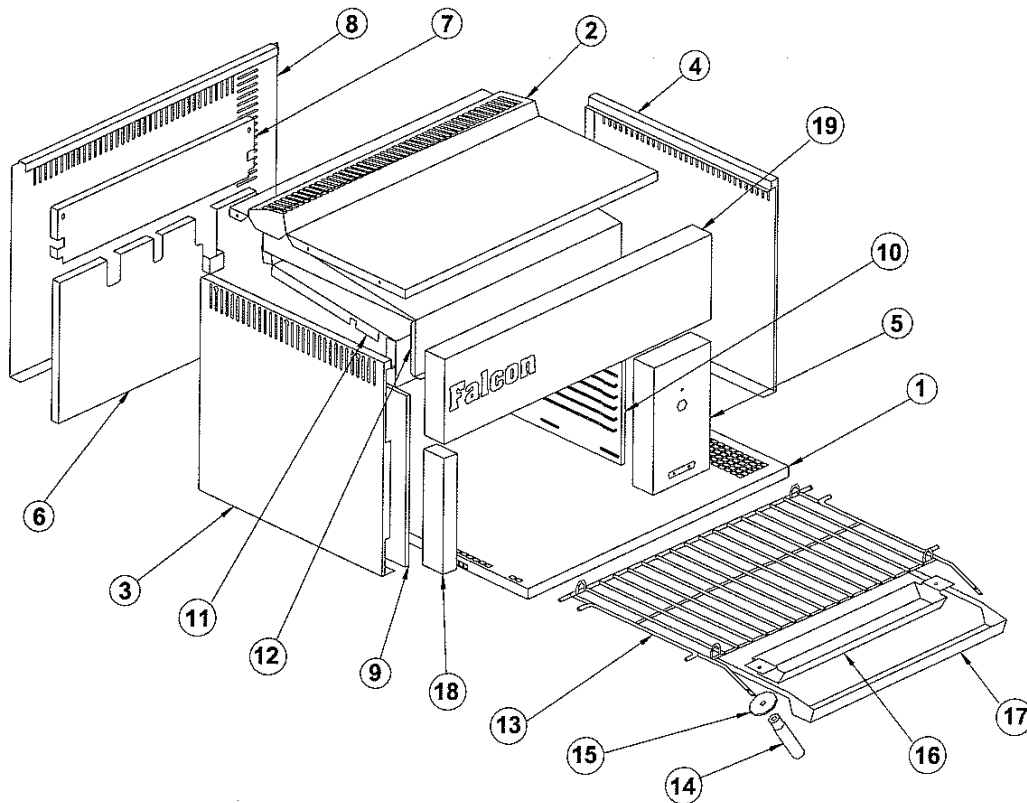

# Fitments

Item	Spares No.	Description
1.	531610190	Base
2.	531610170	Outer top
3.	535910008	Outer side panel - LH
4.	531610250	Outer side panel - RH
5.	535910002	Control panel
6.	531610380	Inner back panel
7.	531610160	Top inner back panel
8.	535910003	Outer back panel
9.	531610390	Inner side panel - LH

Item	Spares No.	Description
10.	531610350	Inner side panel - RH
11.	531610210	Inner top
12.	531610200	Cooling plate
13.	531610310	Wire grid
14.	531600420	Handle for wire grid
15.	531600410	Disc for wire grid
16.	535910004	Drip trough
17.	535910005	Drip tray
18.	535910006	Front trim
19.	535910007	Front fascia

Item	Spares No.	Description
10.	531610120	Manifold
11.	537560020	Gas control tap
12.	535900000	Knob for gas control tap
13.	531610010	Thermocouple
14.	531600010	Plaque (single)
15.	531600240	Plaque support (end)
16.	531610020	Centre plaque support
17.	535900010	Governor