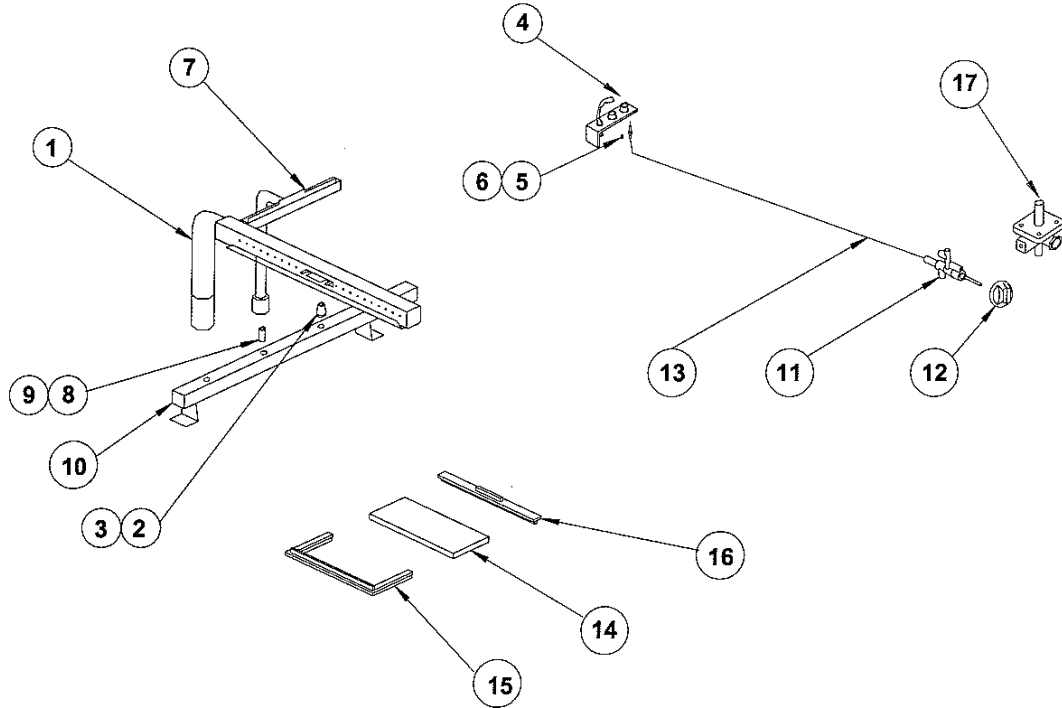

# Fitments

Item	Spares No.	Description
1.	531610190	Base
2.	531610170	Outer top
3.	535910008	Outer side panel - LH
4.	531610250	Outer side panel - RH
5.	535910002	Control panel
6.	531610380	Inner back panel
7.	531610160	Top inner back panel
8.	535910003	Outer back panel
9.	531610390	Inner side panel - LH

Item	Spares No.	Description
10.	531610350	Inner side panel - RH
11.	531610210	Inner top
12.	531610200	Cooling plate
13.	531610310	Wire grid
14.	531600420	Handle for wire grid
15.	531600410	Disc for wire grid
16.	535910004	Drip trough
17.	535910005	Drip tray
18.	535910006	Front trim
19.	535910007	Front fascia

# Controls

Item	Spares No.	Description
1.	531600230	Burner
2.	531600220	Injector (natural gas)
3.	531600225	Injector (propane gas)
4.	531600050	Pilot burner body
5.	531600070	Pilot orifice (natural gas)
6.	531600075	Pilot orifice (propane gas)
7.	531610150	X-lighting burner
8.	531610140	X-lighting injector (natural)
9.	531610145	X-lighting injector (propane)

Item	Spares No.	Description
10.	531610120	Manifold
11.	537560020	Gas control tap
12.	535900000	Knob for gas control tap
13.	531610010	Thermocouple
14.	531600010	Plaque (single)
15.	531600240	Plaque support (end)
16.	531610020	Centre plaque support
17.	535900010	Governor