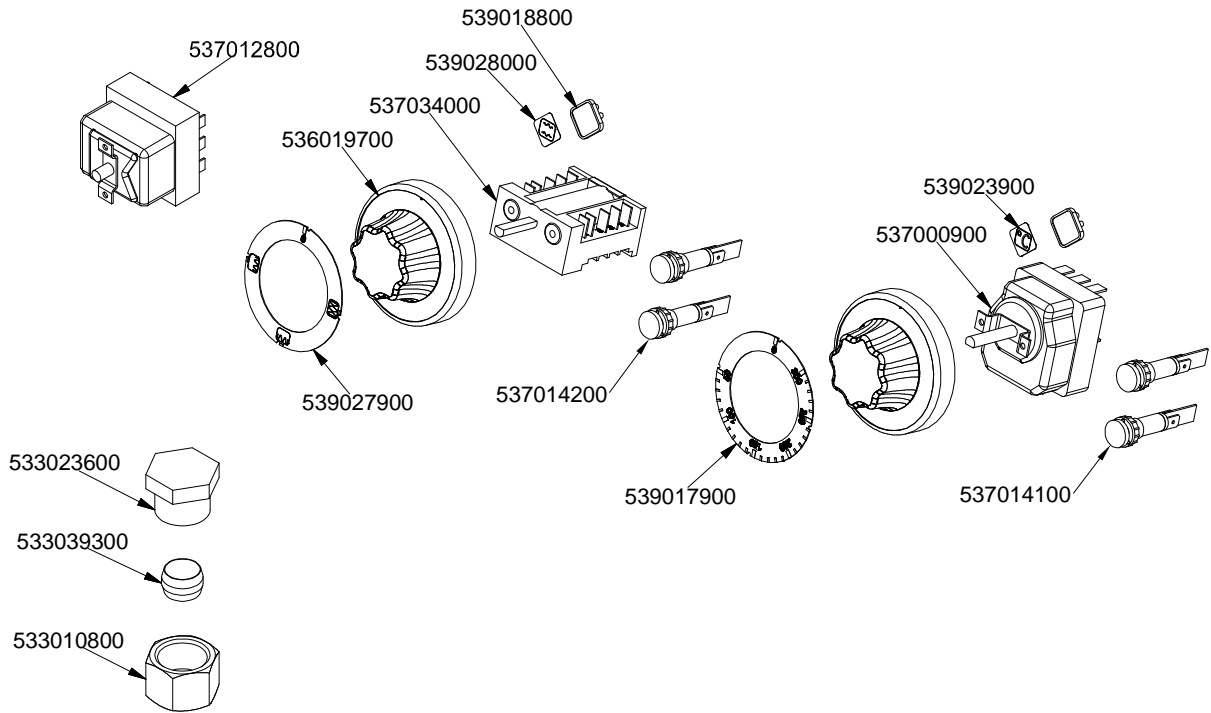

# SUPERLOTUS 70≥0602

CUCINE / RANGES / HERDE / CUISINIÈRES  
FORNO / OVEN / BACKOFEN / FOUR

ELETTRICO / ELECTRICAL / ELEKTRO / ELECTRIQUE / GN 2/1

560034901M00P00

**PC-E CF-E**

Page	Pos	Code	Description
001		541104501	CONTROL PANEL CF4-78E CFC4-78E C
001		537019900	PLATE D.220 W2600 V230
001		541134200	NEUTRAL LOW SPACER 78
001		544190900	UPPER PLATE PC-78E ROUND PLATE
001		544191200	UPPER PLATE PC-78E SQUARE PLATE
001		537017000	PLATE 220X220 W2600 V230
001		544173300	LEFT SIDE PANEL RANGE S.70
001		537007700	TERMINAL BLOCK THREEPHASE 40A
001		544173200	RIGHT SIDE PANEL RANGE S.70
001		536005200	INOX LEG 2" 120-180 M10
002		531013100	OVEN DOOR HANDLE OF 70/90-LINE
002		544186900	OVEN DOOR GN 2/1 S.70
002		531022800	LEFT OVEN DOOR HINGE S.70
002		544187100	OVEN INNER DOOR GN 2/1 S.70
002		531022900	HINGE DOOR WHEEL HOLDER S.70
002		531022700	RIGHT OVEN DOOR HINGE 70LINE
002		544187000	OVEN DOOR GN 3/1 S.70
002		541102300	GAS OVEN INNER DOOR GN 3/1 S.70
003		533037600	LOCK SPRING FOR BULB
003		536010800	OVEN GASKET GN 2/1 (1261)
003		531030500	LHD SUPPORT GRID FOR OVEN OF 70LINE
003		544198900	70 ELECTRICAL OVEN BOTTOM GN2/1
003		531030200	OVEN GRID GN 2/1 FOR 70 LINE
003		531030400	RHD SUPPORT GRID FOR OVEN OF 70LINE
004		537012800	SAFETY THERMOSTAT 420°C THREEPHASE
004		539018800	INDEX FOR OVEN KNOB
004		539028000	SELECTOR SIGN PLATE FOR OVEN
004		537034000	
004		536019700	BLACK KNOB §70 PIN §6*5
004		539023900	SIGN PLATE FOR OVEN TEMPERATURE
004		537000900	THERMOSTAT 50-320°C THREEPHASE
004		539027900	ADHESIV.GRADUATED DISC FOR SELECTOR
004		537014200	GREEN WARNING LIGHT 250V
004		539017900	ADHESIVE GRADUATED DISC FOR KNOB
004		537014100	WHITE WARNING LIGHT 250V
004		533023600	TAP PLUG §10 M16*1, 5CH19
004		533039300	BICONE §10
004		533010800	TUBE NUT D.10 M16*1,5
004		537025400	OVEN UPPER HEAT.EL.W700 V230 70LINE
004		537020901	HEATING ELEMENT 1200W 230V OVEN S7C
005		539018900	INDEX FOR KNOB
005		536019700	BLACK KNOB §70 PIN §6*5
005		539018100	ADHESIVE GRADUATED DISC FOR KNOB
005		537000300	COMMUTATOR 7 POSITIONS S.49 16A
005		537014100	WHITE WARNING LIGHT 250V