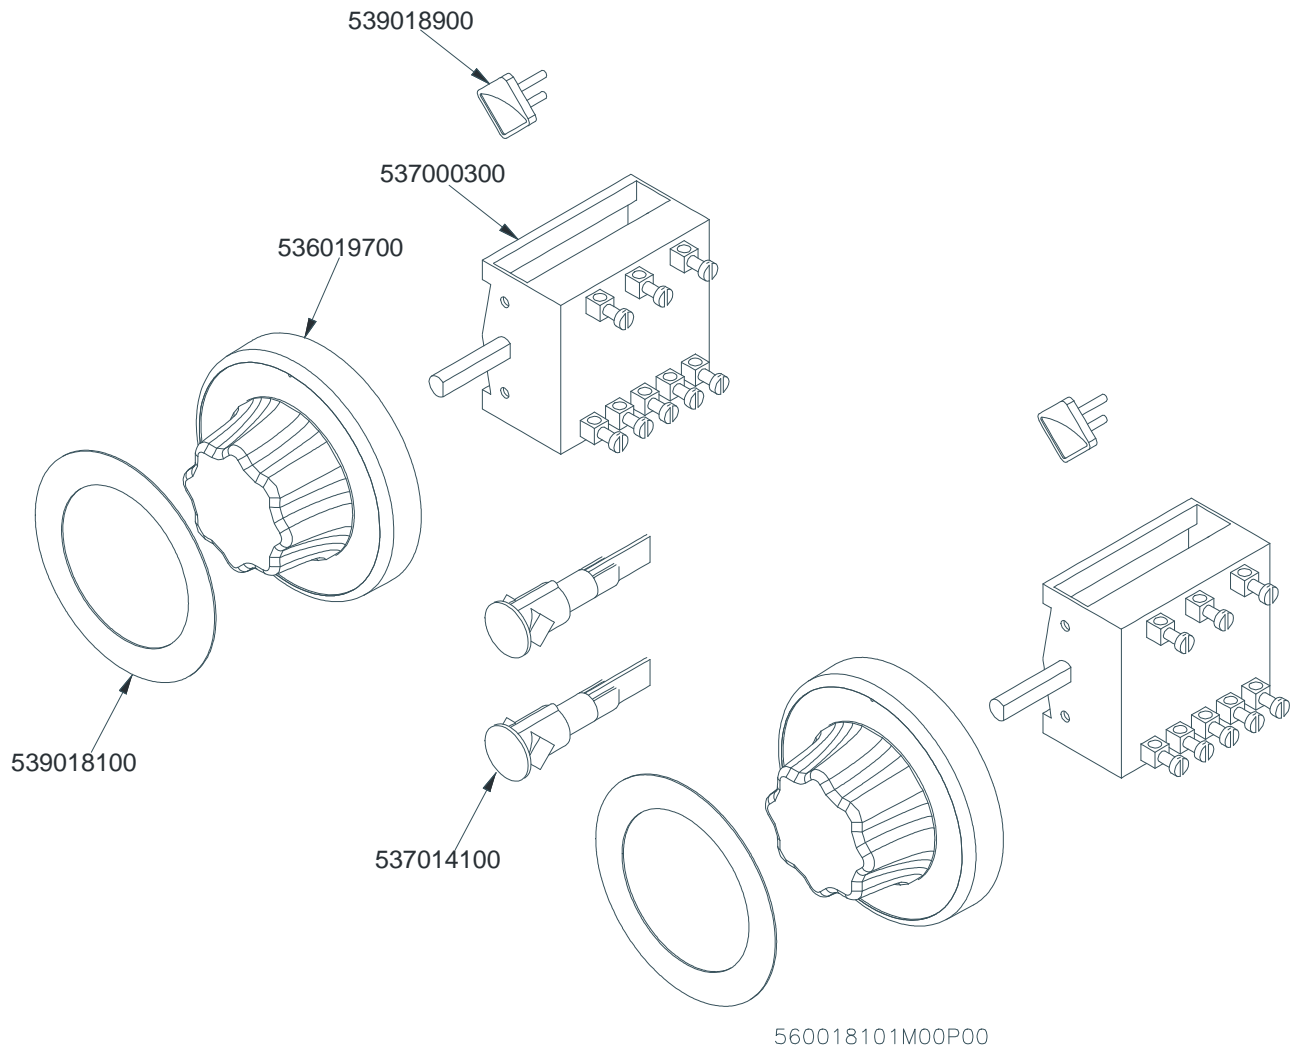

# SUPERLOTUS 70≥0602

CUCINE / RANGES / HERDE / CUISINIÈRES  
FORNO / OVEN / BACKOFEN / FOUR

ELETTRICO / ELECTRICAL / ELEKTRO / ELECTRIQUE / GN 2/1

560034901M00P00

**PC-E CF-E**

Page	Pos	Code	Description
001		541104501	CONTROL PANEL CF4-78E CFC4-78E C
001		537019900	PLATE D.220 W2600 V230
001		541134200	NEUTRAL LOW SPACER 78
001		544190900	UPPER PLATE PC-78E ROUND PLATE
001		544191200	UPPER PLATE PC-78E SQUARE PLATE
001		537017000	PLATE 220X220 W2600 V230
001		544173300	LEFT SIDE PANEL RANGE S.70
001		537007700	TERMINAL BLOCK THREEPHASE 40A
001		544173200	RIGHT SIDE PANEL RANGE S.70
001		536005200	INOX LEG 2" 120-180 M10
002		531013100	OVEN DOOR HANDLE OF 70/90-LINE
002		544186900	OVEN DOOR GN 2/1 S.70
002		531022800	LEFT OVEN DOOR HINGE S.70
002		544187100	OVEN INNER DOOR GN 2/1 S.70
002		531022900	HINGE DOOR WHEEL HOLDER S.70
002		531022700	RIGHT OVEN DOOR HINGE 70LINE
002		544187000	OVEN DOOR GN 3/1 S.70
002		541102300	GAS OVEN INNER DOOR GN 3/1 S.70
003		533037600	LOCK SPRING FOR BULB
003		536010800	OVEN GASKET GN 2/1 (1261)
003		531030500	LHD SUPPORT GRID FOR OVEN OF 70LINE
003		544198900	70 ELECTRICAL OVEN BOTTOM GN2/1
003		531030200	OVEN GRID GN 2/1 FOR 70 LINE
003		531030400	RHD SUPPORT GRID FOR OVEN OF 70LINE
004		537012800	SAFETY THERMOSTAT 420°C THREEPHASE
004		539018800	INDEX FOR OVEN KNOB
004		539028000	SELECTOR SIGN PLATE FOR OVEN
004		537034000	
004		536019700	BLACK KNOB §70 PIN §6*5
004		539023900	SIGN PLATE FOR OVEN TEMPERATURE
004		537000900	THERMOSTAT 50-320°C THREEPHASE
004		539027900	ADHESIV.GRADUATED DISC FOR SELECTOR
004		537014200	GREEN WARNING LIGHT 250V
004		539017900	ADHESIVE GRADUATED DISC FOR KNOB
004		537014100	WHITE WARNING LIGHT 250V
004		533023600	TAP PLUG §10 M16*1, 5CH19
004		533039300	BICONE §10
004		533010800	TUBE NUT D.10 M16*1,5
004		537025400	OVEN UPPER HEAT.EL.W700 V230 70LINE
004		537020901	HEATING ELEMENT 1200W 230V OVEN S7C
005		539018900	INDEX FOR KNOB
005		536019700	BLACK KNOB §70 PIN §6*5
005		539018100	ADHESIVE GRADUATED DISC FOR KNOB
005		537000300	COMMUTATOR 7 POSITIONS S.49 16A
005		537014100	WHITE WARNING LIGHT 250V