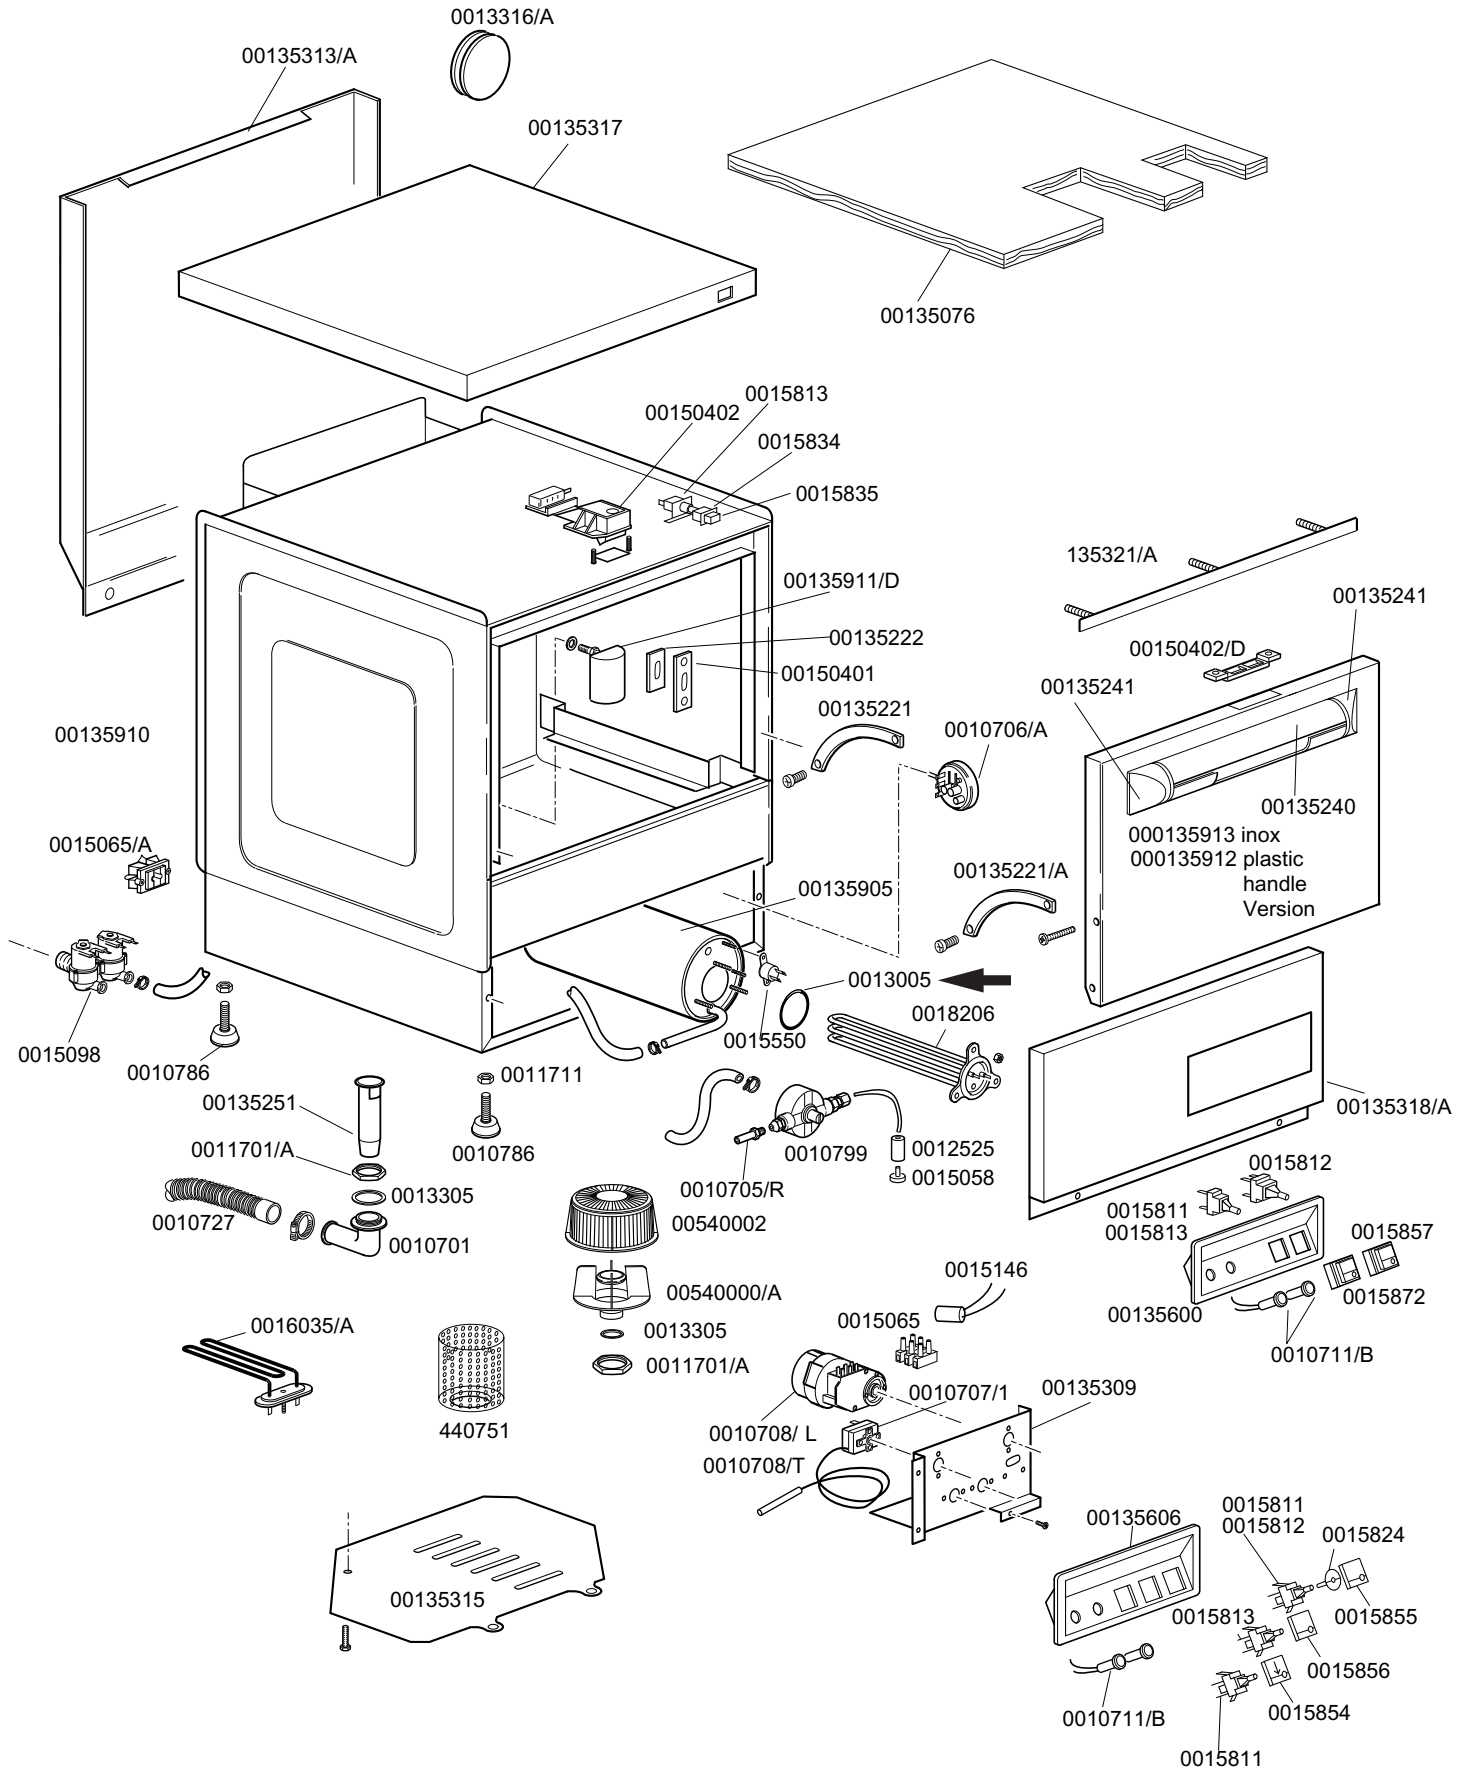

KROMO

**TABLE
KI4010**

**REV
06**

GLASSWASHER K 35

GLASSWASHER K 35

**TABLE
KI4010**

CODE	DESCRIPTION	CODE	DESCRIPTION
0010701	Drain elbow	0016035/A	1850W basin heating element
0010705/R	Pipe fitting d. 8	0018206	2400W heating element
0010706/A	Pressure switch	00440751	Inox filter for drain pump
0010707/1	0-90 TR2 thermostat	00540000/A	Filter body
0010708/L	Rapid timer 120"	00540002	Plastic filter for body d. 42
0010708/T	Rapid timer 150" 230V. 50Hz Thermos.	0013316/A	Blind gasket for DVGW hole
0010711/B	Fluor pilot lamp		
0010727	1,5m H2O drain liner		
0010786	40 Diam.M10X25 small black foot		
0010799	Shining product dosing device		
0011701	36x5 nut		
0011701/A	Stainless steel nut for floor drain		
0011711	M10 znc-plated nut		
0012525	Counter weight for small filter		
0013005	OR heating element gasket		
0013005	OR-151EPDM heating element gasket		
0013305	Drain elbow gasket		
00135076	Polystirene coat K 35		
00135221	Right door rod		
00135221/A	Left door rod		
00135222	Beating door		
00135240	Handle door in plastic		
00135241	Ending of handle K		
00135251	Overflow K 35		
00135309	Support component K 35		
00135313/A	Dorsal panel K 35		
00135315	Base protection for K 35		
00135317	Lid for K 35		
00135318/A	Lower door K 35		
00135321/A	Angular for door gasket		
00135600	2+2 instrument panel		
00135606	3+2 instrument panel		
00135905	Complete boiler		
00135910	Complete body for K 35		
00135911/D	Complete air trap		
00135912	Complete door plastic handle version		
00135913	Complete inox door		
00150401	Guide for bent rod		
00150402	Complete brass hook		
00150402/D	Block brass door hook		
0015058	Small shining product suction filter		
0015065	12 poles terminal board		
0015065/A	Cable fastener with screw		
0015098	Double solenoid valve		
0015146	Antijamming filter		
0015550	Conveyor safety thermostat		
0015811	Button fruit 16A bipolar		
0015812	Button fruit 16A		
0015813	Button fruit unip. 16A		
0015824	Green-orange cam		
0015834	Start switch		
0015835	Square start button		
0015854	Switch Q5 drain pump		
0015855	Switch Q5 yellow		
0015857	Switch Q5 green		
0015872	Switch Q7 green		