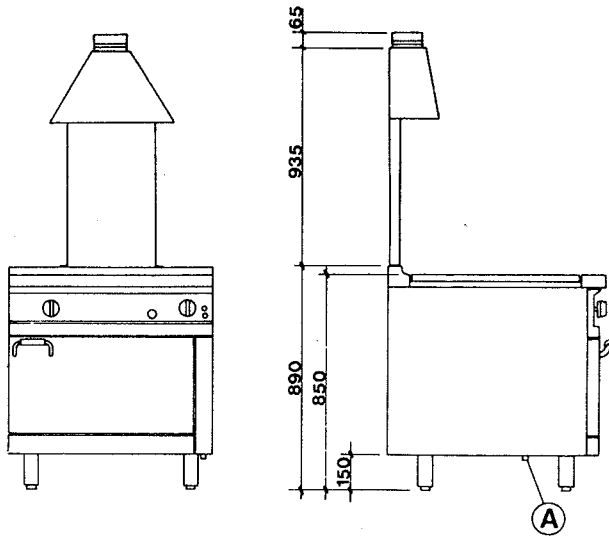

GPG/80

Ⓐ GASANSCHLUSS 3/4"
ATTACCO GAS 3/4"
GAS CONNECTION 3/4"
ARRIVEE GAZ 3/4"