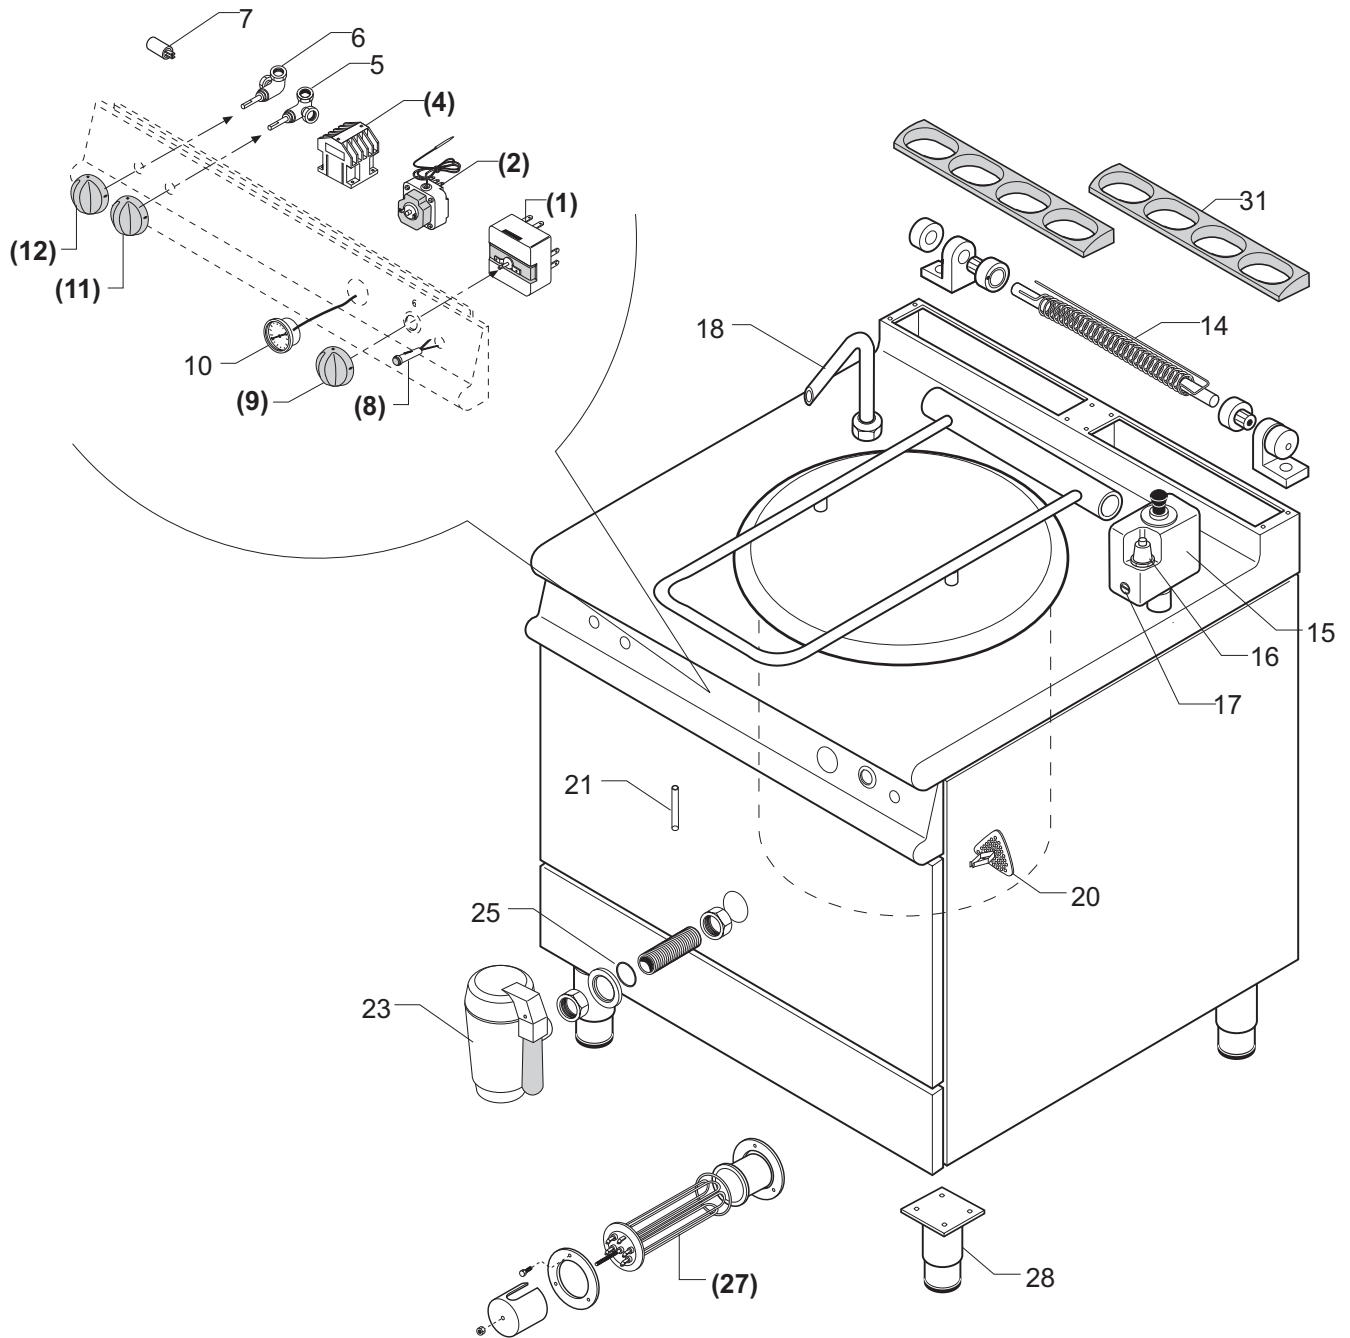

ci

i

(.....) RICAMBIO CONSIGLIATO
(.....) SUGGESTED SPARE-PARTS

PENTOLA ELETTRICA (Serie 700 - 1/1M)
ELECTRIC BOILING PAN (Serie 700 - 1/1M)

Tav. Rif. BCP0070-(72)

RIF. Da matricola n°
REF. From serial n°

Rev.00 del 14/01/1999

Baron Cucine Professionali S.r.l.

RIPRODUZIONE, ANCHE PARZIALE, VIETATA

BCP0070-(71)