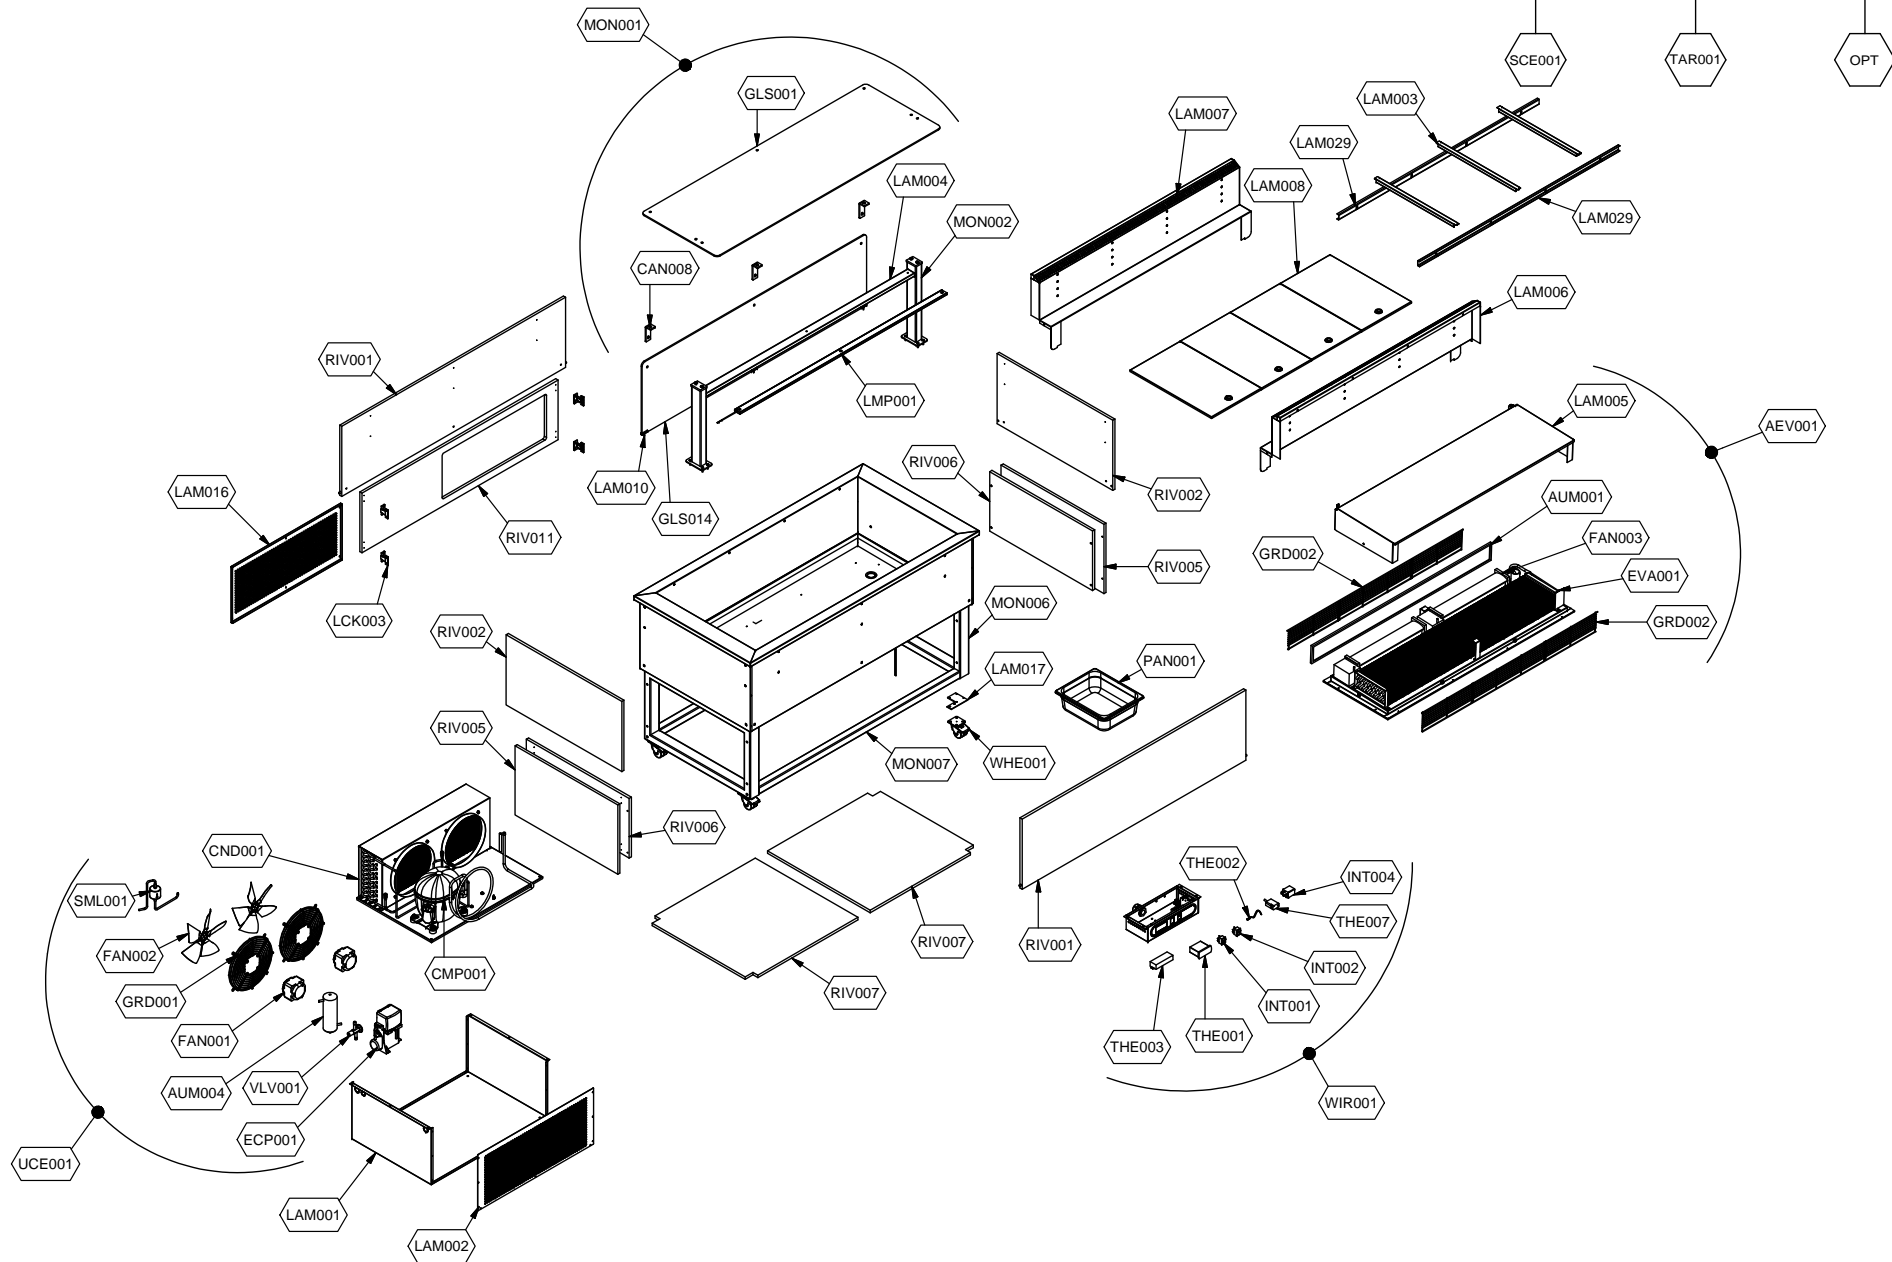

Kühlung Büffet-Element

Artikel-Nr. 651105 (9BESS3FIFCA90 / SERVICE BLUE GN 3/1 C)

Explosionszeichnung / Ersatzteile

Bitte bei Ersatzteilbestellung immer Artikelnummer und Seriennummer mit angeben!

Cod. ESP356

Denominazione: SERVICE BLUE 3-4 INCORPORATO

Data: 15/04/13

INDICE DI MODIFICA: 00

	PARAM.	OPTIONAL
--	--------	----------

Code	Description	Notes
73688952	FULL EVAPORATOR KIT	5
74837151	FAN PROTECTION FILTER	2
74700708	LIQUID RECEIVER	2
74702120	FIXES GLASS	
74865634	COMPRESSOR	4
74837117	CONDENSER	5
74867018	COMPRESSOR ELECTRICAL PARTS	2
74839122	EVAPORATOR	5
74845180	FAN	2
74848123	FAN BLADE	2
74845038	TANGENTIAL FAN	2
72538622	SUPERSTRUCTURE TOP GLASS	
72538772	FRONTAL GLASS	
74847181	EVAPORATOR GRID	
74742008	MAIN ON/OFF SWITCH	2
74742017	LIGHT ON/OFF SWITCH	2
75956088	POWER RELAY	2
72539280	CONDENSING UNIT SUPPORT	
72539282	CONDENSING UNIT GRID	
72556044	PAN SUPPORT	
72539082	LED LIGHTING COVERING	
72539391	EVAPORATOR COVERING	
72538572	EVAPORATOR FRONT AIR-CONVEYOR	
72538672	EVAPORATOR REAR AIR-CONVEYOR	
74707262	WELL TRAY	
72557114	GLASS SUPPORT	
72539712	CONDENSING UNIT GRID	
72539674	FRAME FIXING KIT	
72539482	PANS SUPPORTS	
74702072	HOOK	
72539042	LED LIGHTING	
73669062	SUPERSTRUCTURE	
72539070	SUPERSTRUCTURE SIDE SUPPORT	
72539682	SIDE FRAME	

Code	Description	Notes
72539692	FRONT BOTTOM FRAME	
74707120	PAN	3
72546804	FOOD ISLAND TOP LONGER SIDE PANEL	
72546794	FOOD ISLAND TOP SIDE PANEL	
72545794	EXTERNAL BOTTOM SIDE PANEL	
72545784	INTERNAL BOTTOM SIDE PANEL	
72546884	BOTTOM SHELF	
72545564	LOW BACK PANNEL	
SC850	ELECTRICAL WIRING	1
73670192	DRIER FILTER	2
RIF.TAR.B05	CONTROLLER PRESETTING SERVICE	1
74700881	UNSETTED ELECTRONIC CONTROLLER	1
74700916	PROBE	1
74700892	LED POWER PACK	1
74700954	SPEED FAN CONTROLLER	1
74861592	FULL CONDENSING UNIT	
74877107	VALVE	4
74708007	CASTOR/FEET	
73669908	POWER BOX	