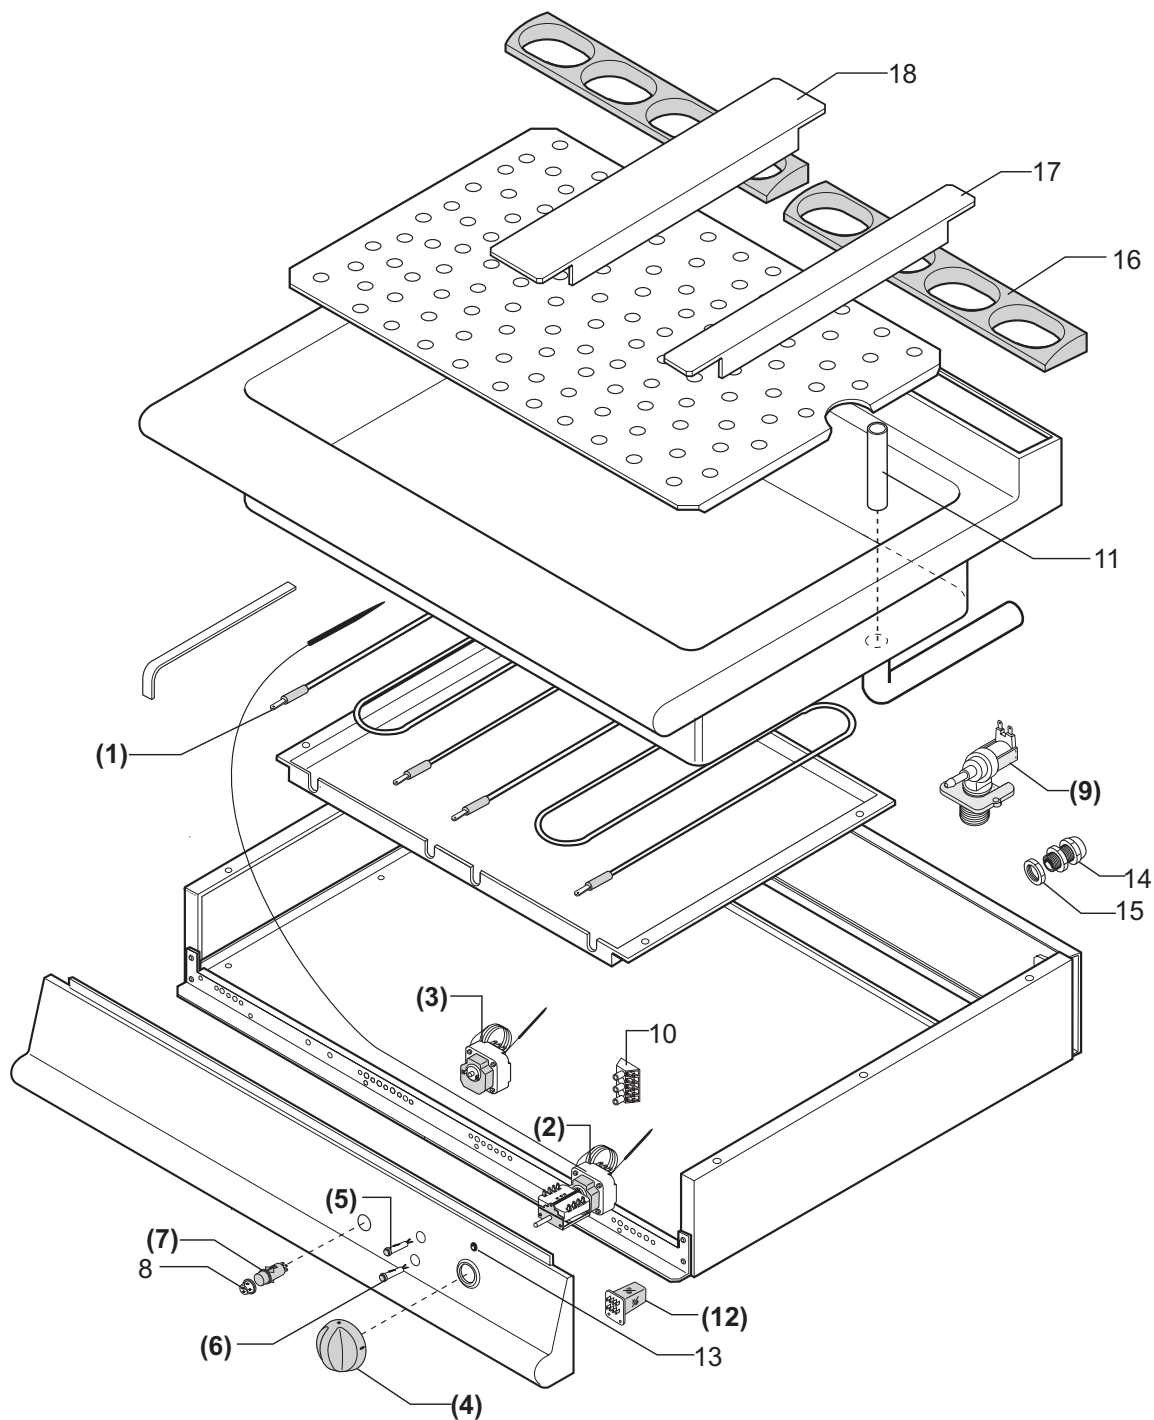

(.....) RICAMBIO CONSIGLIATO
(.....) SUGGESTED SPARE-PARTS

BAGNOMARIA ELETTRICO (Serie 700 - 1/1M)
ELECTRIC BAIN-MARIE (Serie 700 - 1/1M)

Tav. Rif. BCP0070-(70)

RIF. Da matricola n°
REF. From serial n°

Rev.00 del 16/06/1997