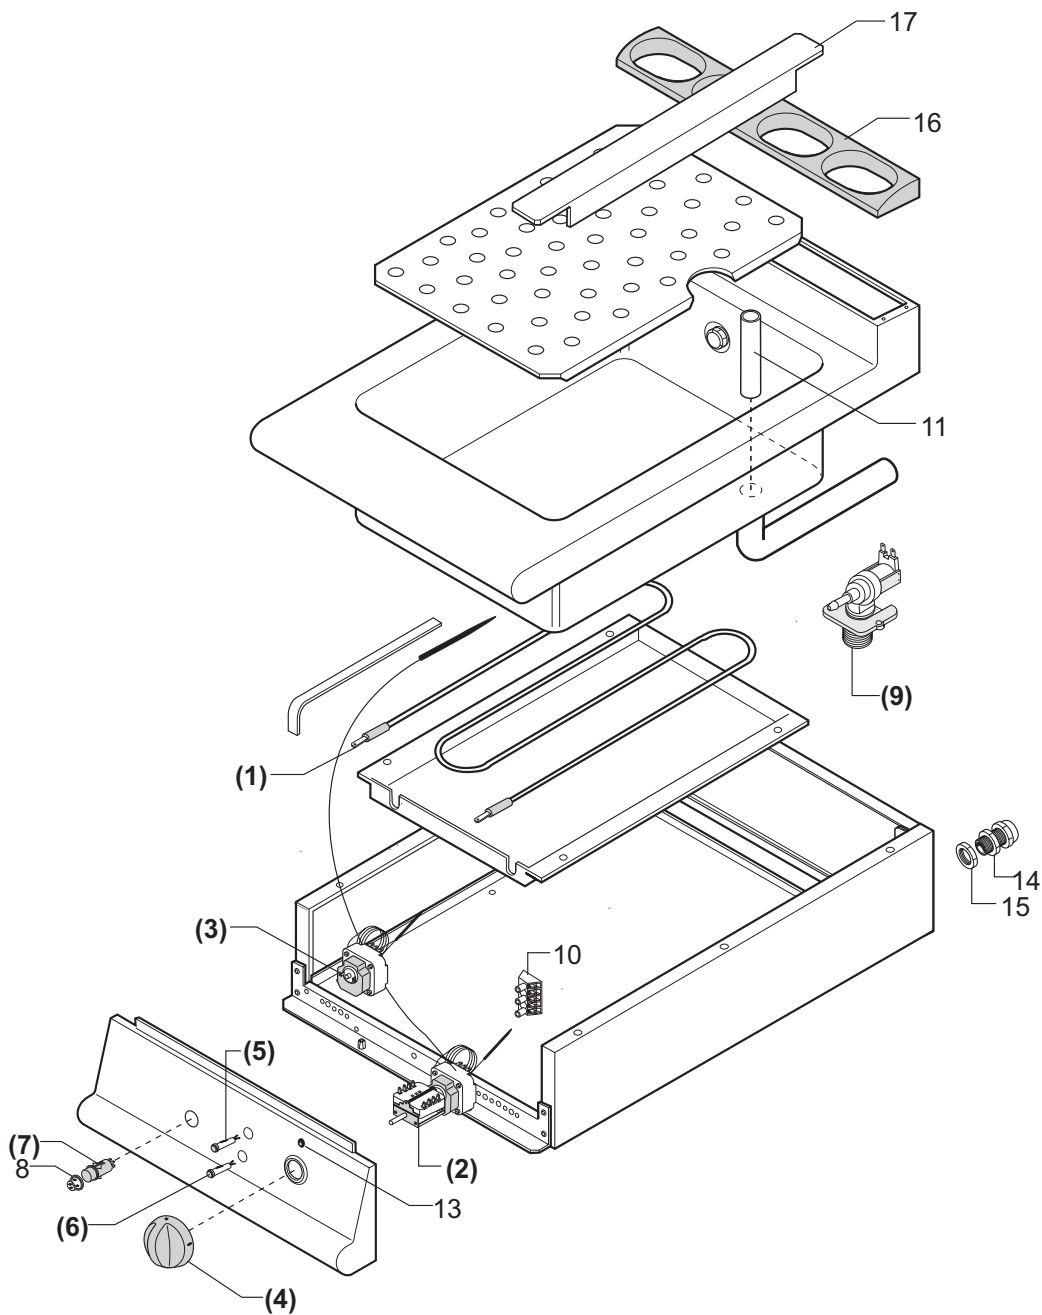

How to look up in our catalogue :

Hereunder we describe the correct method to look up in our catalogue, in order to locate the desired spare part in a quicker and more precise way.

For Example: You need the component's code-number of a gasrange with burners 1/1M.

- 1) Find the appliance's model and serial number on the rating plate.
(The rating plates are positioned in the internal side of the control panel).
- 2) Search for the belonging family in the index (BCPxxx-(0B)) . (f.ex. Gasrange with burners - top 1/1M).
- 3) After you have found the corresponding table you verify if the appliance's serial number is subsequent to that one indicated in the table.
- 4) You locate the desired spare part in the drawing on the left, and find the corresponding position in the table on the right.
- 5) Hence you obtain the codenumber and the description of the spare part you need.

LEGEND:

Position on the EXPLODED VIEW			X => Recommended spare part			
Article's codenr.		Technical description	Quantity x each model		Series	
					1/2M => L=40 cm.	
					1/1M => L=80 cm.	
					1+1/2M => L=120 cm.	
Pos	Codice	Descrizione	700	1/1M		
1	822410081	Medium burner head (Dm.102)		1		
2	822410051	Medium venturi duct (Dm.102)		1		
14	826920140	Pilot burner	x	2		

(.....) RICAMBIO CONSIGLIATO
 (.....) SUGGESTED SPARE-PARTS

BAGNOMARIA ELETTRICO (Serie 700 - 1/2M)
 ELECTRIC BAIN-MARIE (Serie 700 - 1/2M)

Tav. Rif. BCP0070-(68)

RIF. Da matricola n°
 REF. From serial n°