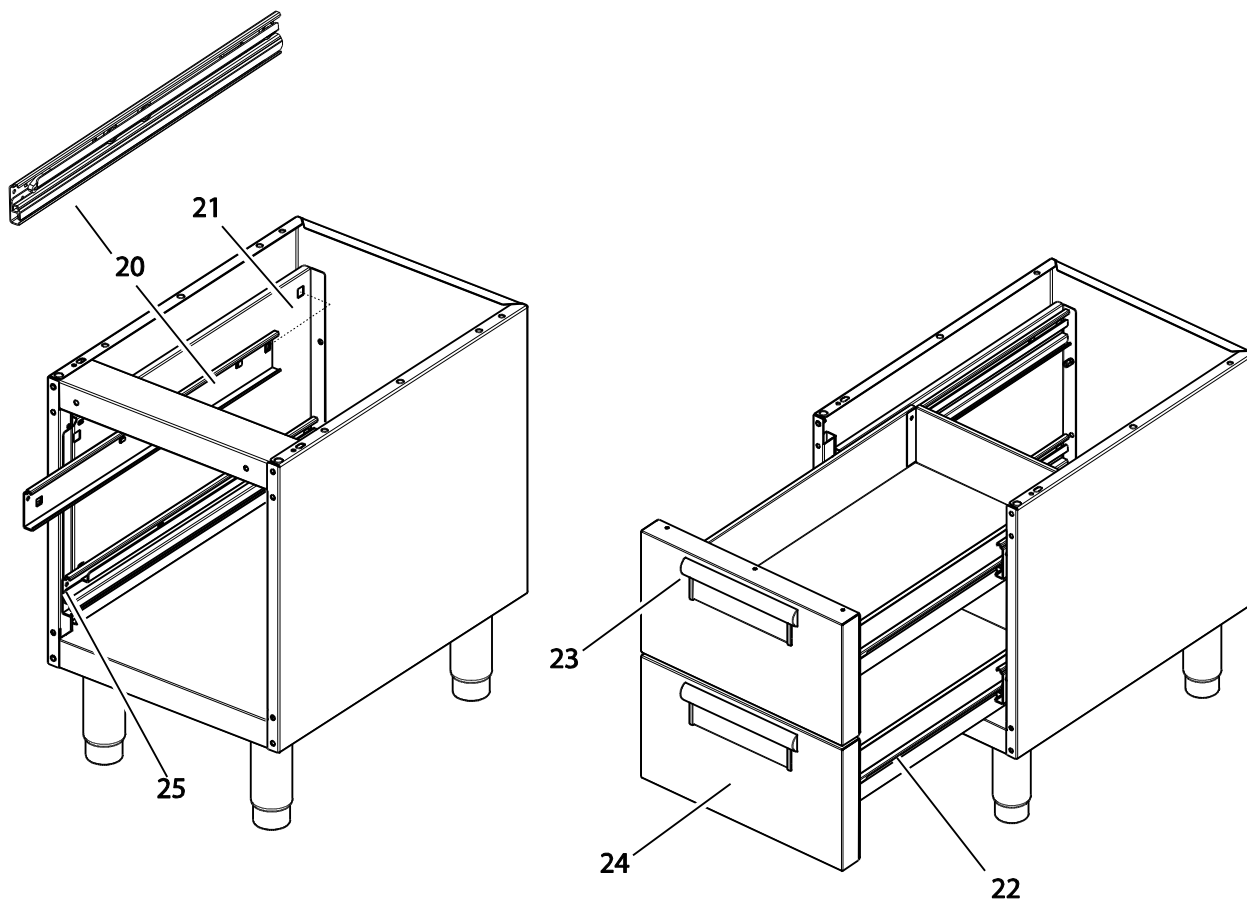

DRAWERS 206328 206318 206360 700MM DEPTH
DRAWERS 206333 206334 206361 900MM DEPTH

Pos	Spare Code	Factory Code	Descrizione	Description	Ref. /Notes
20	0C7845	835875Z00	GUIDE CASSETTO con rulliera (1 coppia)	DRAWER GUIDE with rollers (1 pair)	700 & 900
21	0TTU15	50289C902	SUPPORTO GUIDE SX	GUIDE SUPPORT (LEFT SIDE)	700
21	0C9208	50289CD01	SUPPORTO GUIDE SX	GUIDE SUPPORT (LEFT SIDE)	900
21	0TTU14	50289CA02	SUPPORTO GUIDE DX	GUIDE SUPPORT (RIGHT SIDE)	700
21	0C8428	50289CC01	SUPPORTO GUIDE DX	GUIDE SUPPORT (RIGHT SIDE)	900
22	0C9841	85089DK00	CASSETTO CON GUIDE	DRAWER WITH GUIDES	700&900 Pos 20 included Pos 24 not included
23	0C8769	54887AH00	MANIGLIA	DRAWER HANDLE	ELUX
23	0C8190	54887A801	MANIGLIA	DRAWER HANDLE	ZAN
23	0C7175	548876R02	MANIGLIA	DRAWER HANDLE	OEM
24	*	5038A5T00	FRONTALE CASSETTO	DRAWER FRONT PANEL	
24	*	5038A5S00	CONTROCASSETTO	DRAWER FRONT PANEL (BACK SIDE)	
25	052126	214442702	INSERTO FILETTATO	SUPPORT STOPPER	4PCS LEFT 4PSC RIGHT