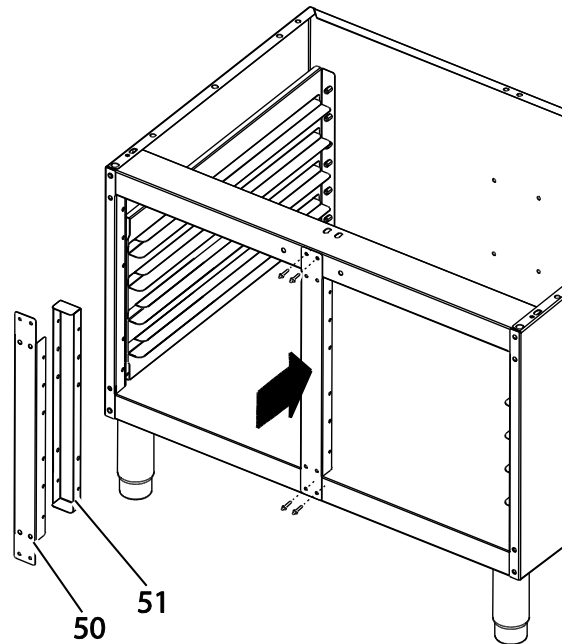

From Ser. Nr.  
Up to Ser. Nr.

Ed. document publication . 2017 - 07  
Ed. page revision 2015 - 07

Page 4

**Doc. N°**  
**59785U600**

**206257 700MM DEPTH**  
**206145 900MM DEPTH**

**206245 SUPPORT**

Pos	Spare Code	Factory Code	Descrizione	Description	Ref. /Notes
50	*	83089HW00	MONTANTE CENTRALE	CENTRAL SUPPORT	
51	*	528855800	CHIUSURA POSTERIORE MONT. CENT.	BACK COVER CENT. SUPP.	
52	052126	214442702	INSERTO FILETTATO	SUPPORT STOPPER	2PCS LEFT 2PSC RIGHT
53	*	85089K901	ASSIEME SUPPORTO SX	SUPPORT STRUCTURE	700mm LEFT
	*	85089K801	ASSIEME SUPPORTO DX	SUPPORT STRUCTURE	700mm RIGHT
	OCA754	853877702	ASSIEME SUPPORTO SX	SUPPORT STRUCTURE	900mm LEFT
	OCA659	853877802	ASSIEME SUPPORTO DX	SUPPORT STRUCTURE	900mm RIGHT