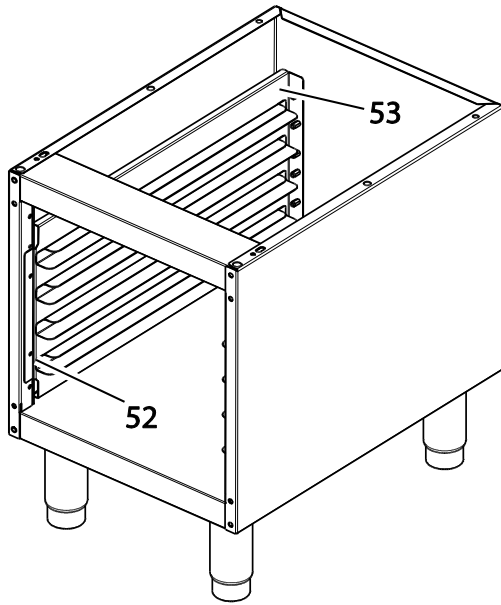

206257 700MM DEPTH
206145 900MM DEPTH