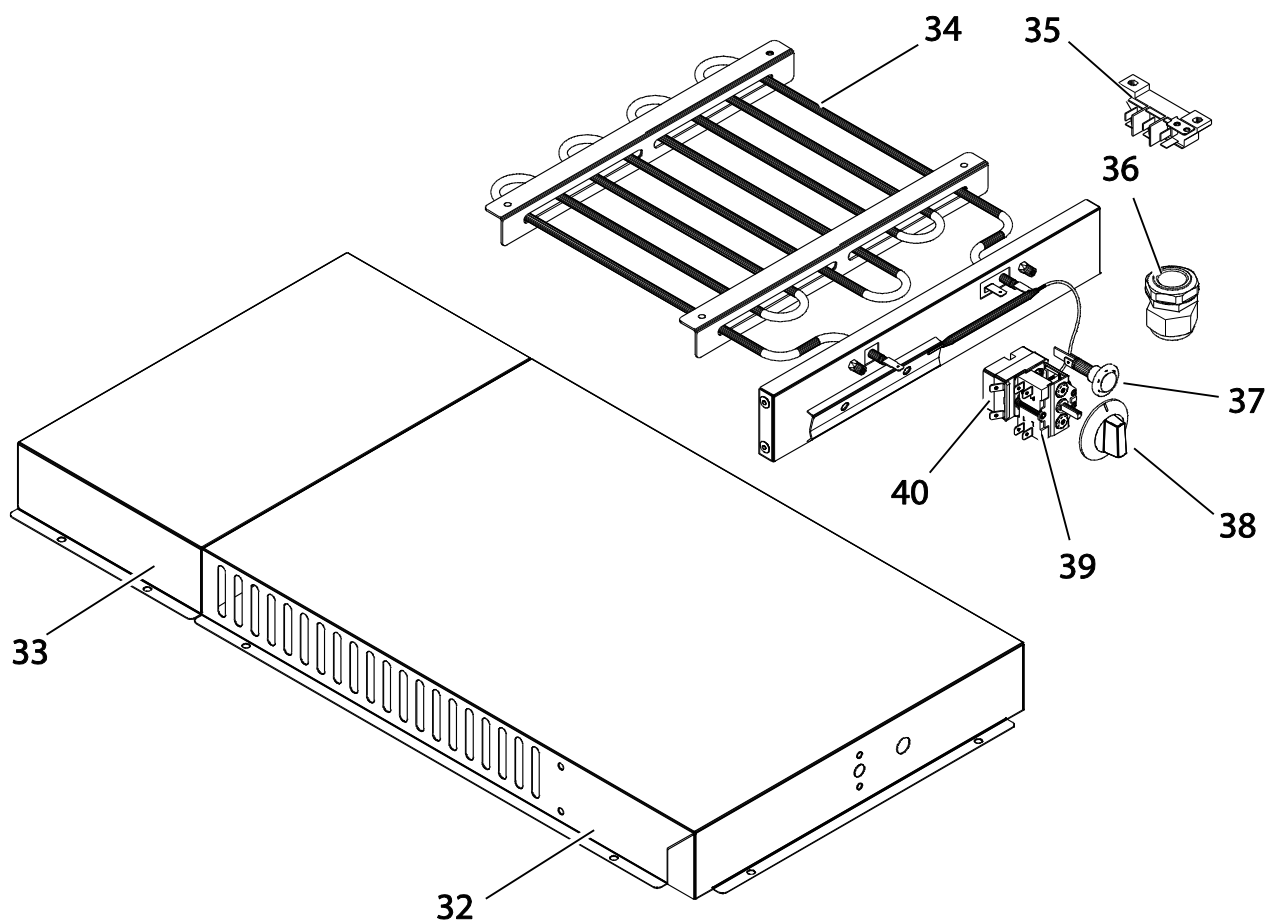

206259 HEATER KIT

Pos	Spare Code	Factory Code	Descrizione	Description	Ref. /Notes
32	*	50289C800	SCATOLA GRUPPO RISCALDANTE	BOX	For 700 pnc's
33	*	5038AA100	SCATOLA ESTENSIONE	EXTENSION BOX	For 900 pnc's
34	0C7196	617839G00	RESISTENZA	HEATING ELEMENT	
35	*	639804901	MORSETTIERA	TERMINAL BOARD	
36	0C0068	544802300	FERMACAVO	CABLE STOPPER	
37	005010	876800002	LAMPADA VERDE	GREEN LAMP	
38	0A2269	0A05437100	MANOPOLA	KNOB	
39	0A2036	0A05211001	INTERRUTTORE BIPOLARE	ON/OFF SWITCH	
40	0A2018	0A05005903	TERMOSTATO UNIPOLARE	THERMOSTAT	

From Ser. Nr.
Up to Ser. Nr.

Ed. document publication . 2017 - 07
Ed. page revision 2015 - 07

Page 4

Doc. N°
59785U600