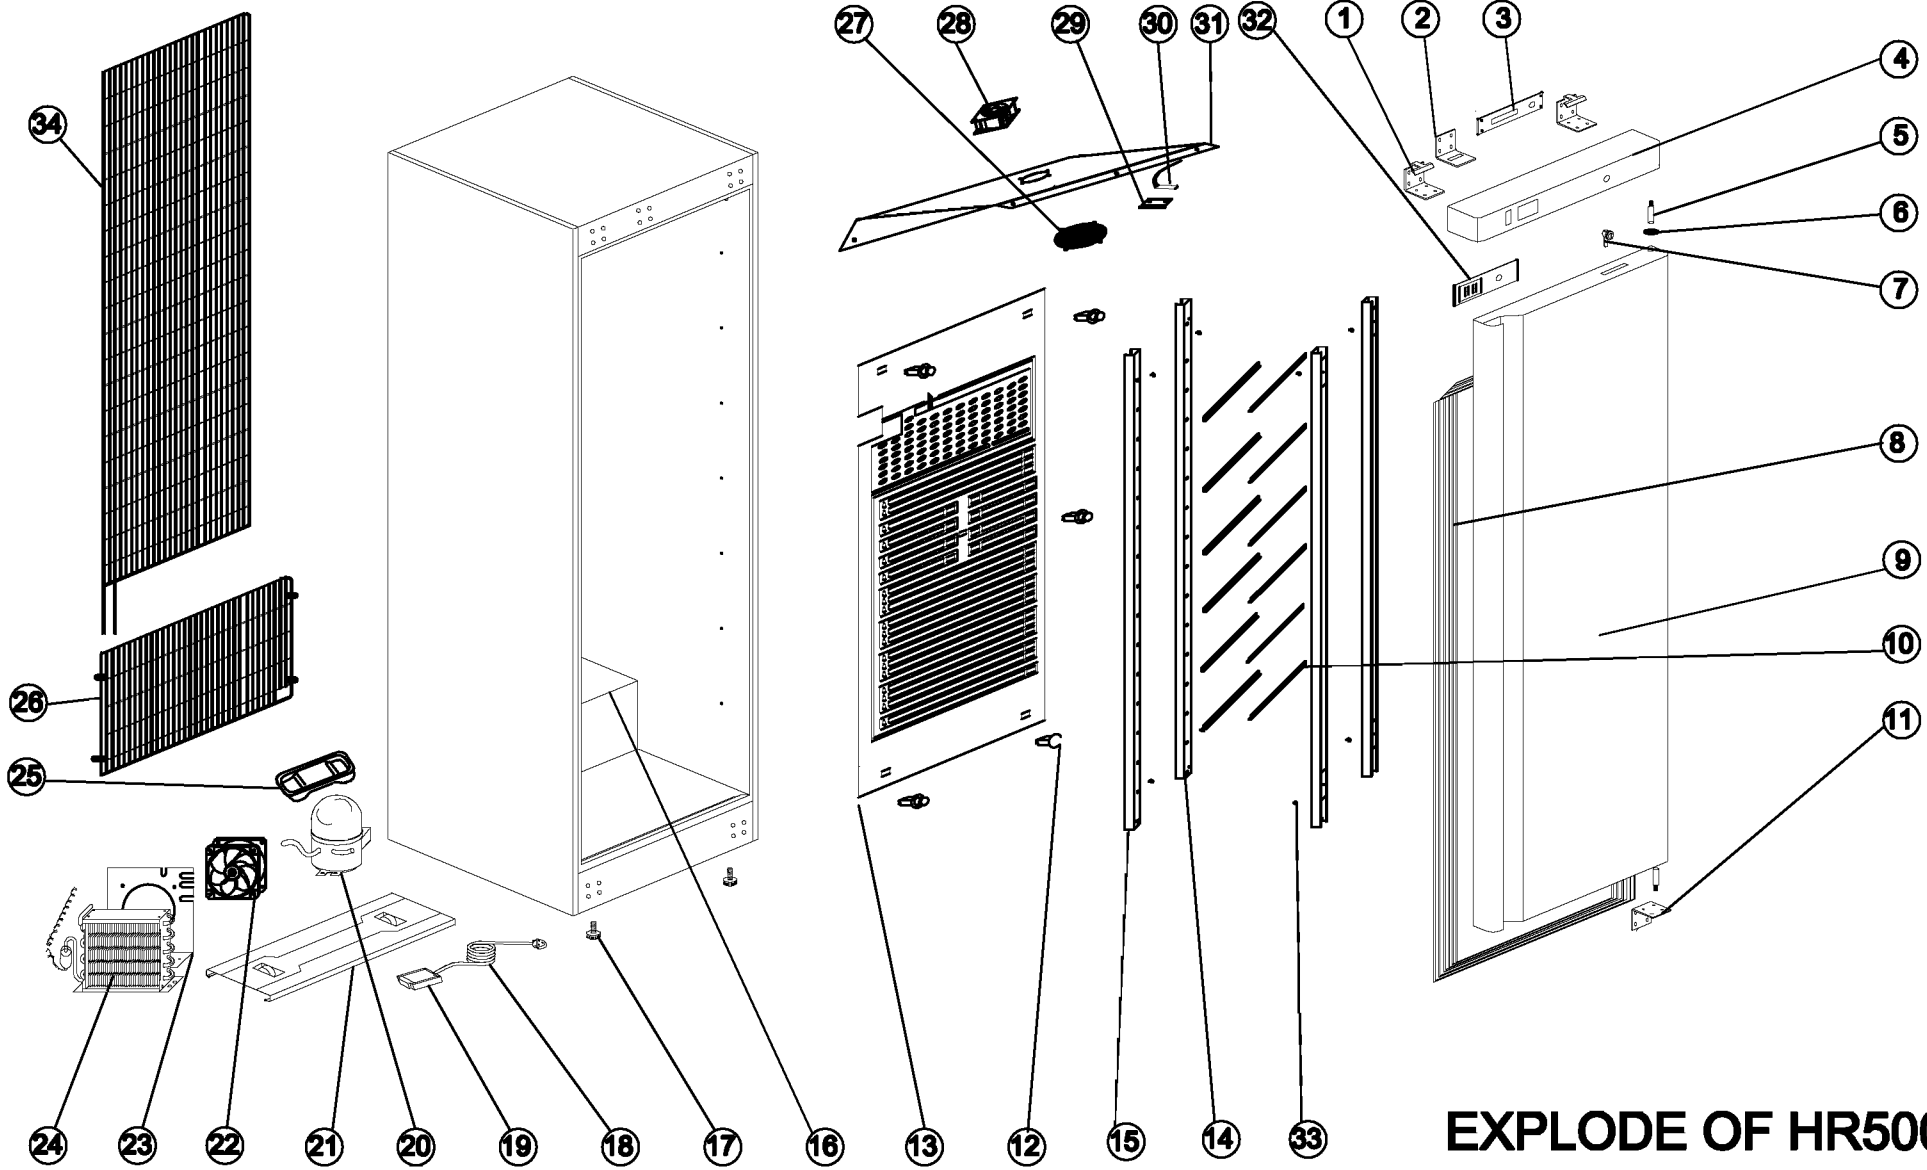

EXPLODE OF HR500P

SPARE PARTS LIST OF HR500P

NO	CODE	NAME	MODEL	QTY	MATERIAL
01	HF600.01	UP HINGE		2PCS	
02	HF600.02	HOOK OF LOCK		1PC	
03	HR600.09	THERMOSTAT SUPPORT		1PC	
04	HF600.04	FRONT PANEL		1PC	GRAY
05	HF600.19	HINGE AXIS	Φ7	2PCS	
06	GN2100TN.07	BUSHING		1PC	
07	GN650TN.86	LOCK		1PC	
08	HR500.01	GASKET		1PC	
09	HR500.02	DOOR		1PC	
10	HR500P.01	GUIDE		6PAIRS	
11	HF600.08	DOWN HINGE		1PC	
12	HR600.06	EVAPORATOR FIXER		5PCS	
13	HR600.04	EVAPORATOR	100*580	1PC	
14	HR500P.02	BACK SUPPORT		2PCS	
15	HR500P.03	FRONT SUPPORT		2PCS	
16	HR500P.04	BODY		1PC	
17	S900.13	FEET		2PCS	
18	S900.47	PLUG		1PC	
19	GN650TN.16	JUNCTION BOX		1PC	
20	S900.41	COMPRESSOR	OF1350A	1PC	
21	HR500.05	UNITE BOARD		1PC	
22	S900.34	CONDENSER FAN	SA1238A2	1PC	
23	HR600.10	CONDENSER FAN SUPPORT		1PC	
24	BD312.06	CONDENSER		1PC	
25	S900.40	WATER PAN		1PC	
26	HR500.08	UNITE ROOM GRILLS		1PC	
27	G350.14	BASKET GUARD GRILLS		1PC	
28	S900.34	CIRCUIT FAN	SA1238A2	1PC	
29	S900.31	SENSOR FIXED CLIP		1PC	
30	S900.32	SENSOR		1PC	
31	HR600.01	FAN SUPPORT		1PC	
32	HR600.07	THERMOSTAT		1PC	
33	HR500P.03	SUPPORT BOLT	M4	8PCS	
34	HF500.09	CONDENSER		1PC