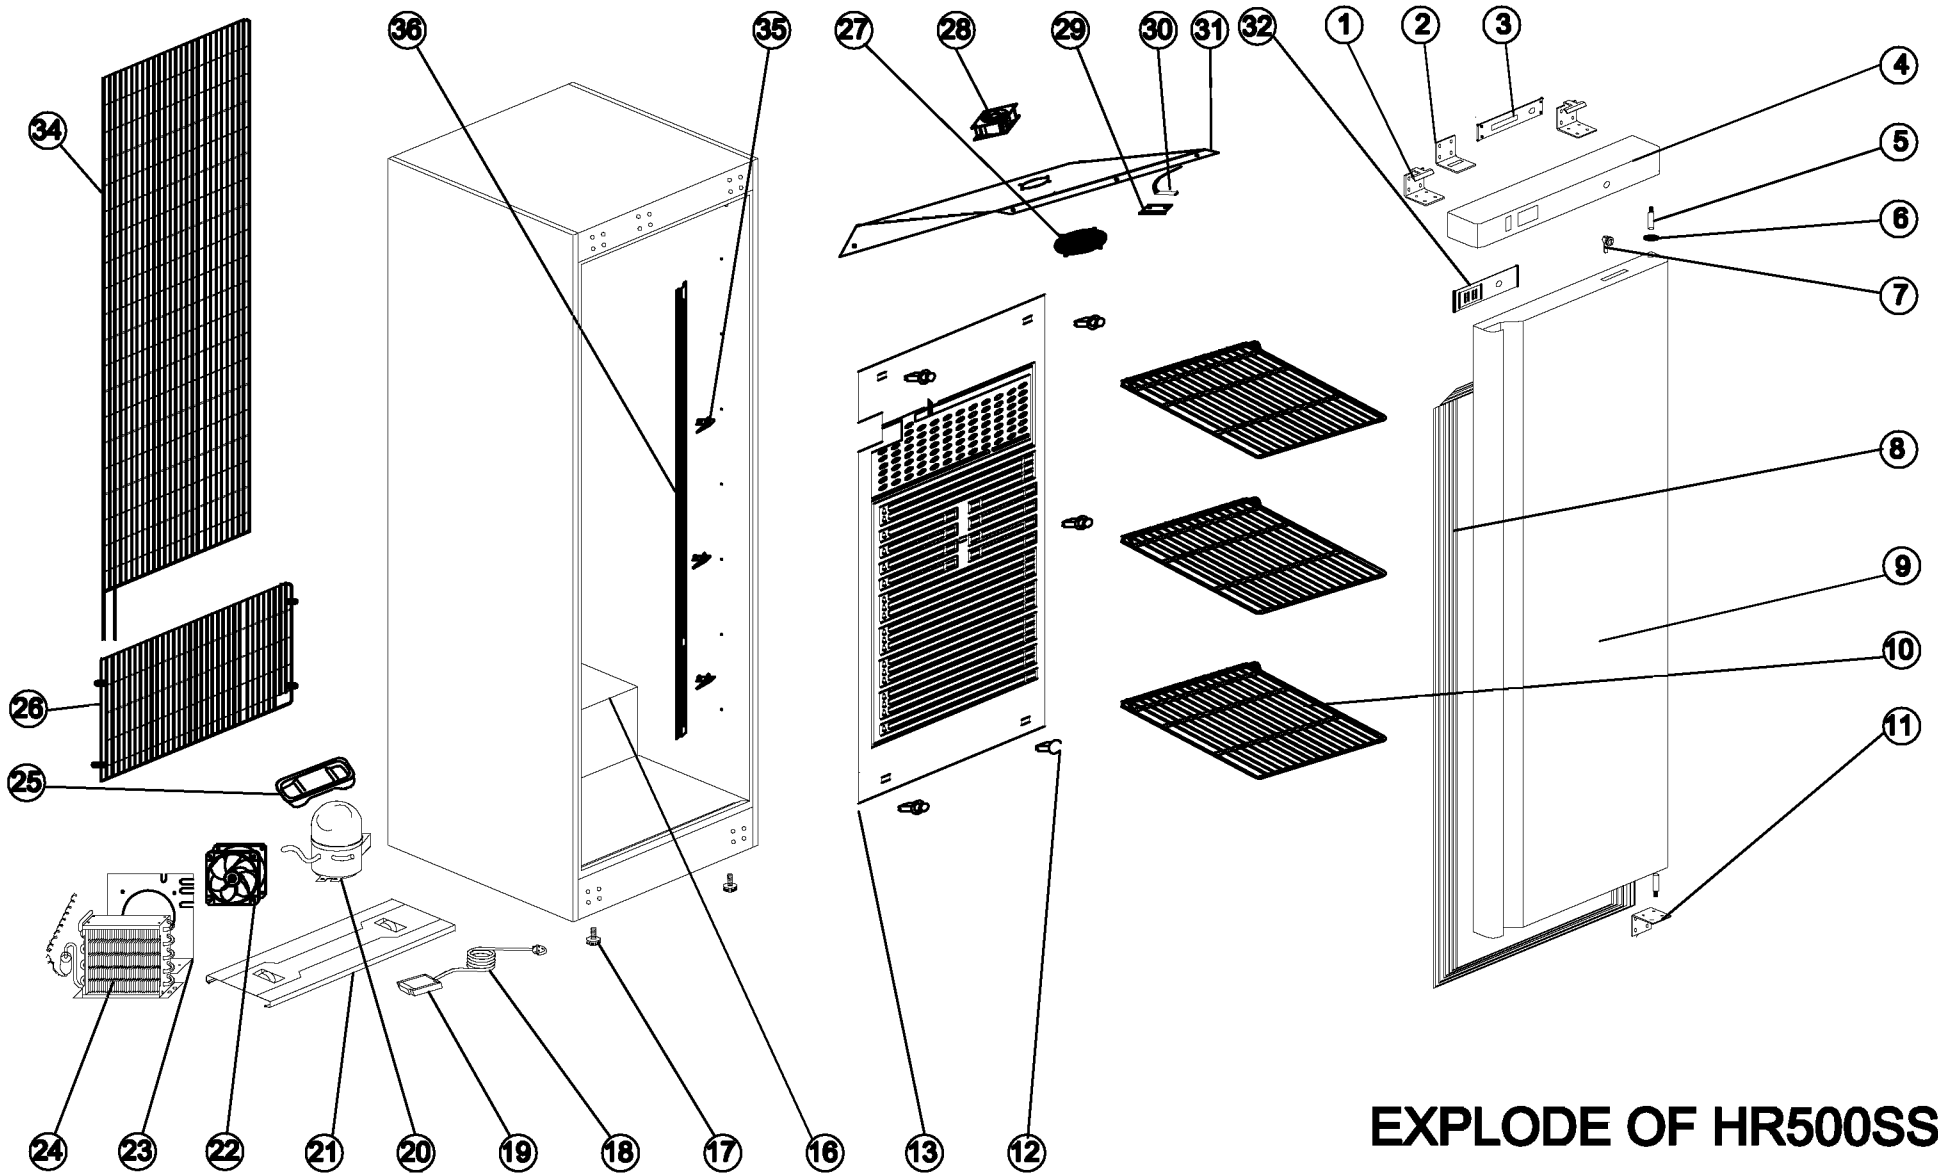

## SPARE PARTS LIST OF HR500

NO	CODE	NAME	MODEL	QTY	MATERIAL
01	HF600.01	UP HINGE		2PCS	
02	HF600.02	HOOK OF LOCK		1PC	
03	HR600.09	THERMOSTAT SUPPORT		1PC	
04	HF600.04	FRONT PANEL		1PC	WHITE
05	HF600.19	HINGE AXIS	Φ7	2PCS	
06	GN2100TN.07	BUSHING		1PC	
07	GN650TN.86	LOCK		1PC	
08	HR500.01	GASKET		1PC	
09	HR500.02	DOOR		1PC	
10	HR500.03	SHELF		3PCS	
11	HF600.08	DOWN HINGE		1PC	
12	HR600.06	EVAPORATOR FIXER		5PCS	
13	HR600.04	EVAPORATOR	100*580	1PC	
16	HR500.04	BODY		1PC	
17	S900.13	FEET		2PCS	
18	S900.47	PLUG		1PC	
19	GN650TN.16	JUNCTION BOX		1PC	
20	S900.41	COMPRESSOR	OF1350A	1PC	
21	HR500.05	UNITE BOARD		1PC	
22	S900.34	CONDENSER FAN	SA1238A2	1PC	
23	HR600.10	CONDENSER FAN SUPPORT		1PC	
24	BD312.06	CONDENSER		1PC	
25	S900.40	WATER PAN		1PC	
26	HR500.08	UNITE ROOM GRILLS		1PC	
27	G350.14	BASKET GUARD GRILLS		1PC	
28	S900.34	CIRCUIT FAN	SA1238A2	1PC	
29	S900.31	SENSOR FIXED CLIP		1PC	
30	S900.32	SENSOR		1PC	
31	HR600.01	FAN SUPPORT		1PC	
32	HR600.07	THERMOSTAT		1PC	
34	HF500.09	CONDENSER		1PC	
35	G350.08	SHELF CLIP		12PCS	
36	HR500.06	SUPPORT		4PCS	