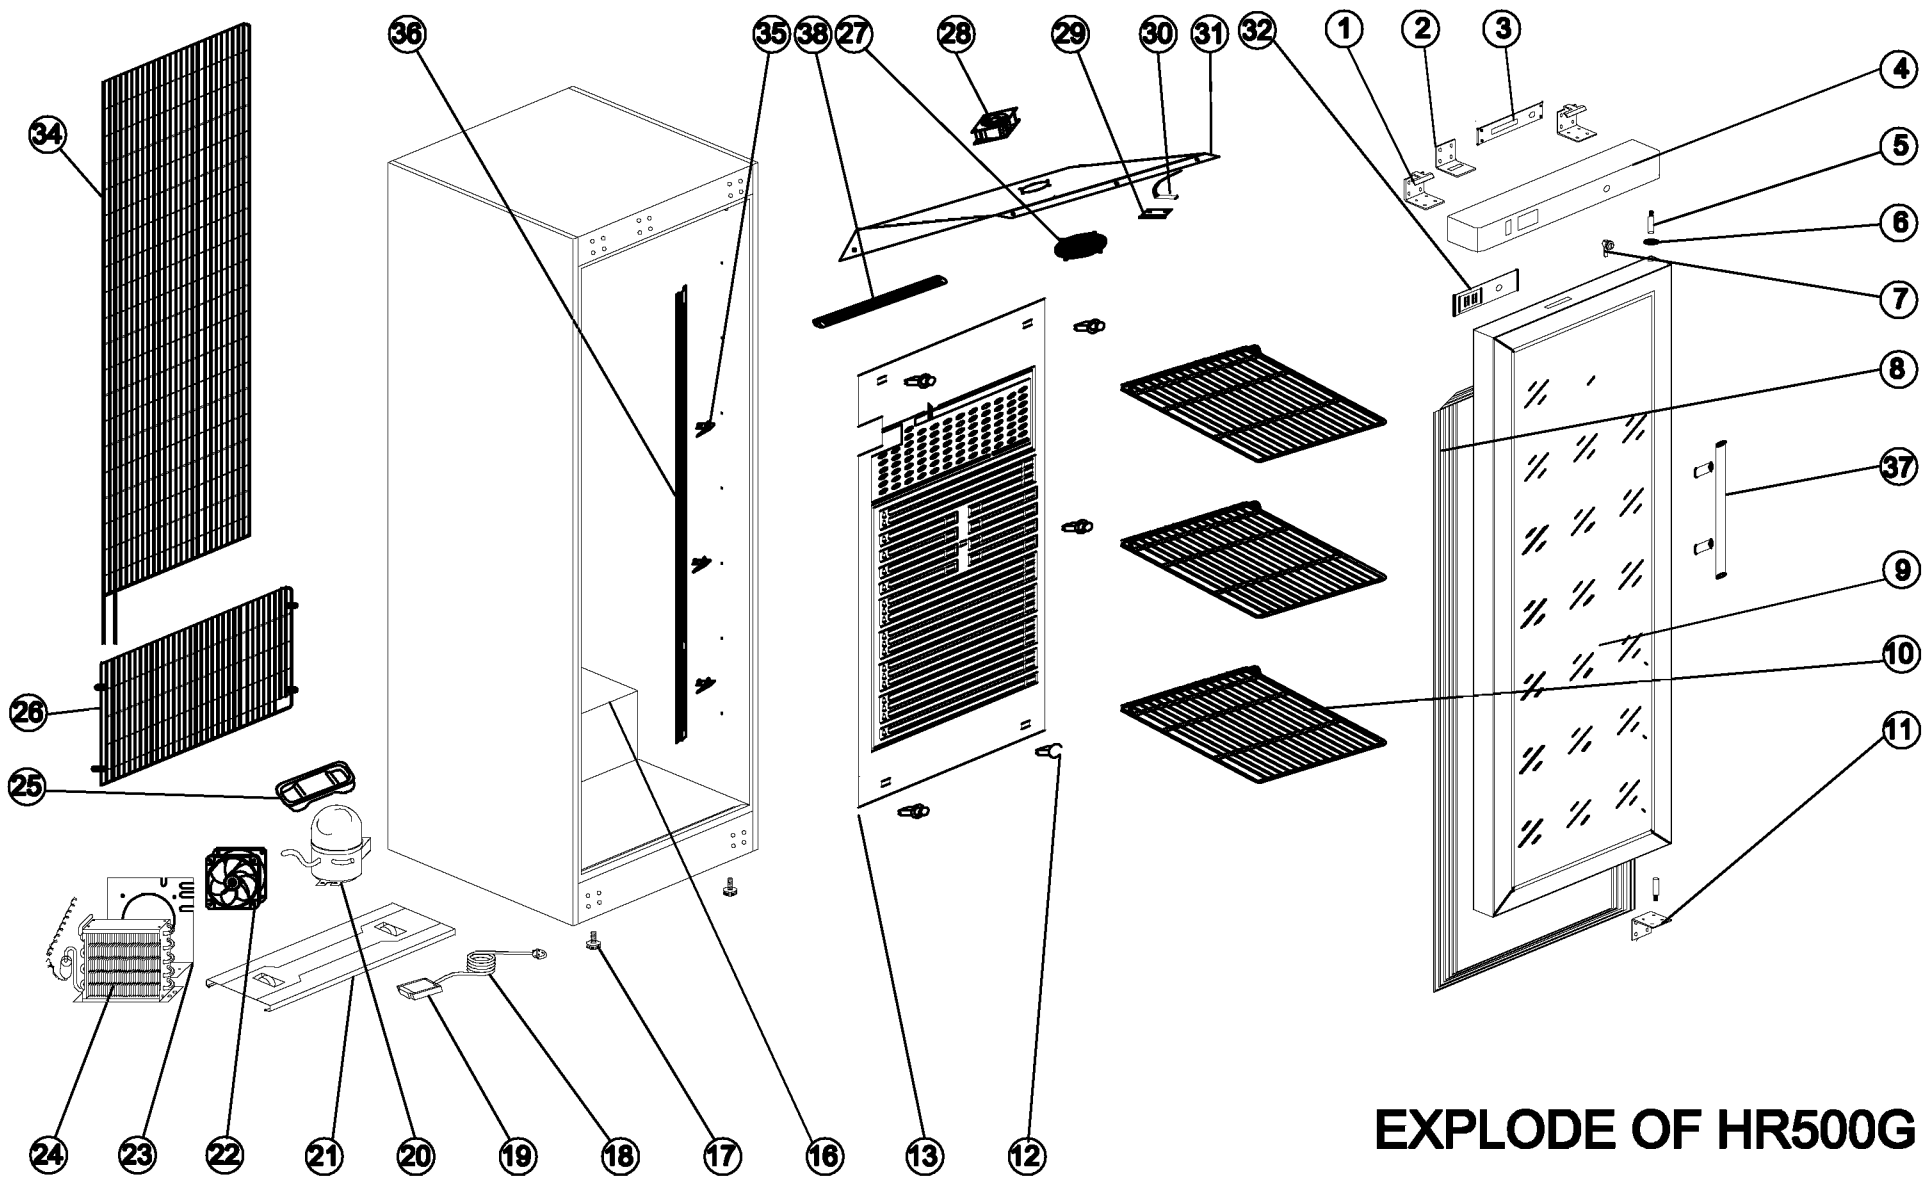

EXPLODE OF HR500G

SPARE PARTS LIST OF HR500G

NO	CODE	NAME	MODEL	QTY	MATERIAL
01	HF600.01	UP HINGE		2PCS	
02	HF600.02	HOOK OF LOCK		1PC	
03	HR600.09	THERMOSTAT SUPPORT		1PC	
04	HF600.04	FRONT PANEL		1PC	GRAY
05	HF600.19	HINGE AXIS	Φ7	2PCS	
06	GN2100TN.07	BUSHING		1PC	
07	GN650TN.86	LOCK		1PC	
08	HR500.01	GASKET		1PC	
09	HR500.02	DOOR		1PC	
10	HR500.03	SHELF		3PCS	
11	HF600.08	DOWN HINGE		1PC	
12	HR600.06	EVAPORATOR FIXER		5PCS	
13	HR600.04	EVAPORATOR	100*580	1PC	
16	HR500G.01	BODY		1PC	
17	S900.13	FEET		2PCS	
18	S900.47	PLUG		1PC	
19	GN650TN.16	JUNCTION BOX		1PC	
20	S900.41	COMPRESSOR	OF1350A	1PC	
21	HR500.05	UNITE BOARD		1PC	
22	S900.34	CONDENSER FAN	SA1238A2	1PC	
23	HR600.10	CONDENSER FAN SUPPORT		1PC	
24	BD312.06	CONDENSER		1PC	
25	S900.40	WATER PAN		1PC	
26	HR500.08	UNITE ROOM GRILLS		1PC	
27	G350.14	BASKET GUARD GRILLS		1PC	
28	S900.34	CIRCUIT FAN	SA1238A2	1PC	
29	S900.31	SENSOR FIXED CLIP		1PC	
30	S900.32	SENSOR		1PC	
31	HR600.01	FAN SUPPORT		1PC	
32	HR600.07	THERMOSTAT		1PC	
34	HF500.09	CONDENSER		1PC	
35	G350.08	SHELF CLIP		12PCS	
36	HR500.06	SUPPORT		4PCS	
37	GN650TNG.11	GLASS DOOR HANDLE		1PC	
38	G350.06	LAMP	8W	1PC