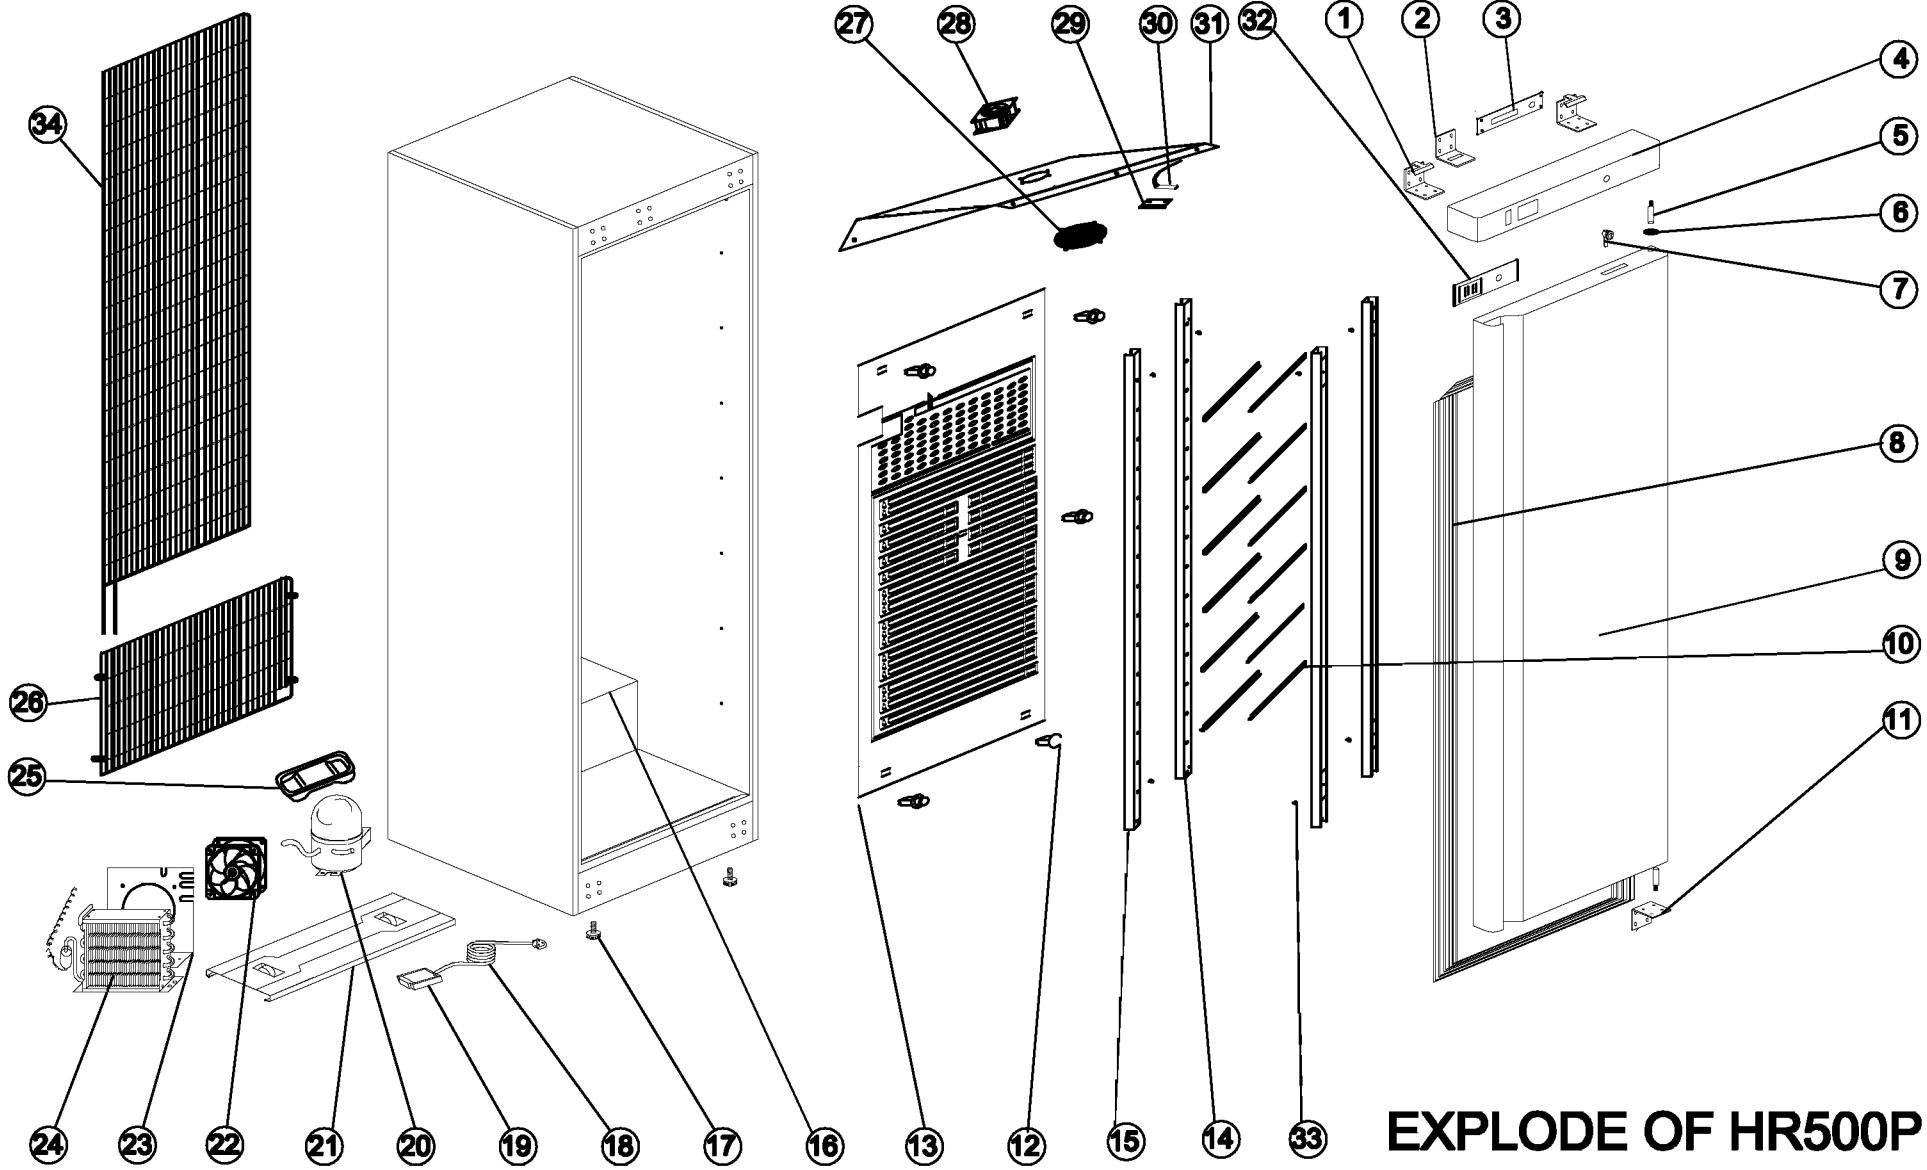

EXPLODE OF HR500P SS

SPARE PARTS LIST OF HR500P SS

NO	CODE	NAME	MODEL	QTY	MATERIAL
01	HF600.01	UP HINGE		2PCS	
02	HF600.02	HOOK OF LOCK		1PC	
03	HR600.09	THERMOSTAT SUPPORT		1PC	
04	HF600.04S	FRONT PANEL		1PC	GRAY
05	HF600.19	HINGE AXIS	Φ7	2PCS	
06	GN2100TN.07	BUSHING		1PC	
07	GN650TN.86	LOCK		1PC	
08	HR500.01	GASKET		1PC	
09	HR500.02S	DOOR		1PC	
10	HR500P.01	GUIDE		6PAIRS	
11	HF600.08	DOWN HINGE		1PC	
12	HR600.06	EVAPORATOR FIXER		5PCS	
13	HR600.04	EVAPORATOR	100*580	1PC	
14	HR500P.02	BACK SUPPORT		2PCS	
15	HR500P.03	FRONT SUPPORT		2PCS	
16	HR500P.04S	BODY		1PC	
17	S900.13	FEET		2PCS	
18	S900.47	PLUG		1PC	
19	GN650TN.16	JUNCTION BOX		1PC	
20	S900.41	COMPRESSOR	OF1350A	1PC	
21	HR500.05	UNITE BOARD		1PC	
22	S900.34	CONDENSER FAN	SA1238A2	1PC	
23	HR600.10	CONDENSER FAN SUPPORT		1PC	
24	BD312.06	CONDENSER		1PC	
25	S900.40	WATER PAN		1PC	
26	HR500.08	UNITE ROOM GRILLS		1PC	
27	G350.14	BASKET GUARD GRILLS		1PC	
28	S900.34	CIRCUIT FAN	SA1238A2	1PC	
29	S900.31	SENSOR FIXED CLIP		1PC	
30	S900.32	SENSOR		1PC	
31	HR600.01	FAN SUPPORT		1PC	
32	HR600.07	THERMOSTAT		1PC	
33	HR500P.03	SUPPORT BOLT	M4	8PCS	
34	HF500.09	CONDENSER		1PC