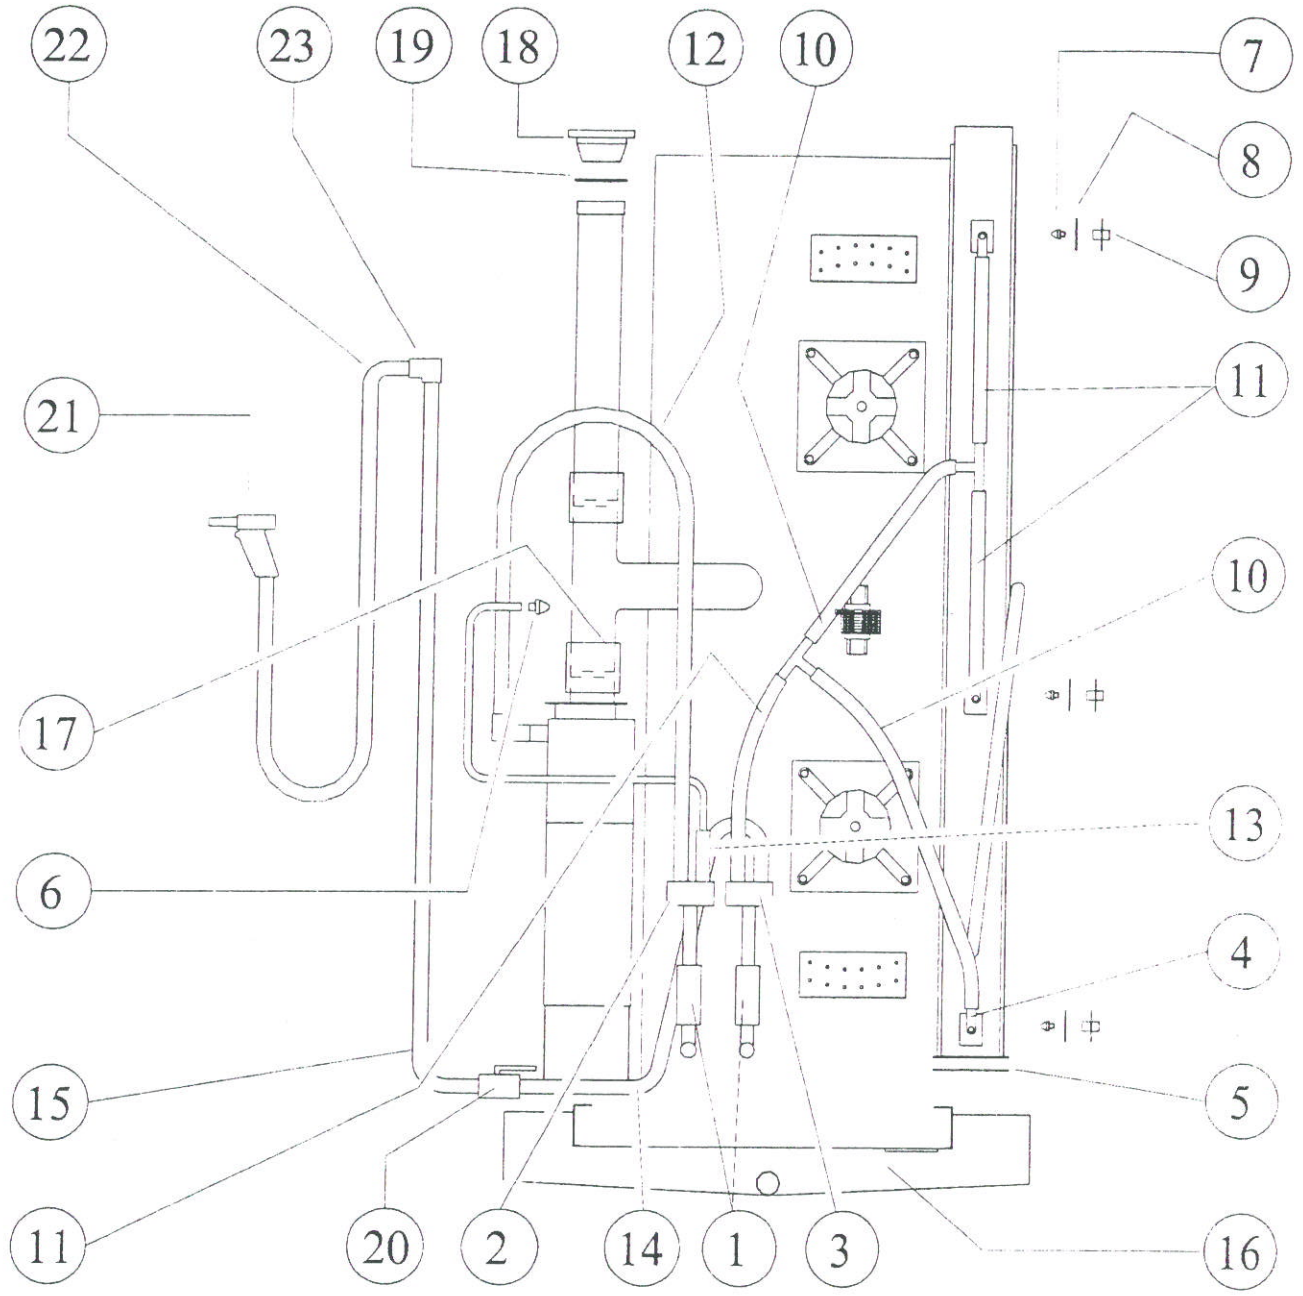

E4203 Convection Oven

Water Services

Item	Spares No.	Description
1.	734380010	Double Check Valve
2.	734310290	Solenoid Valve (Boiler)
3.	734380190	Solenoid Valve (Condenser)
4.	734380540	Condenser Tube
5.	734380550	Condenser Tube Gasket
6.	734350200	Injector (Oven Spray)
7.	734350210	Injector (Condenser Spray)
8.	734380200	Condenser Spray Gasket
9.	734350211	Condenser Spray Plate
10.	734380560	Hose (Main Condenser)
11.	734380570	Hose (Branch Condenser)
12.	734380580	Hose (Boiler Fill)

Item	Spares No.	Description
13.	734380590	Hose (Oven Spray)
14.	734380600	Hose (Solenoid to Valve)
15.	734380610	Hose (Valve to Adaptor)
16.	734380620	Tundish
17.	734380630	Steam Vent Hose
18.	734310860	Pressure Relief Cap
19.	734310870	'O' Ring
20.	734350440	Ball Valve
21.	534350810	Wash Gun
22.	734380700	Wash Gun Hose
23.	534380500	Wash Gun Adaptor