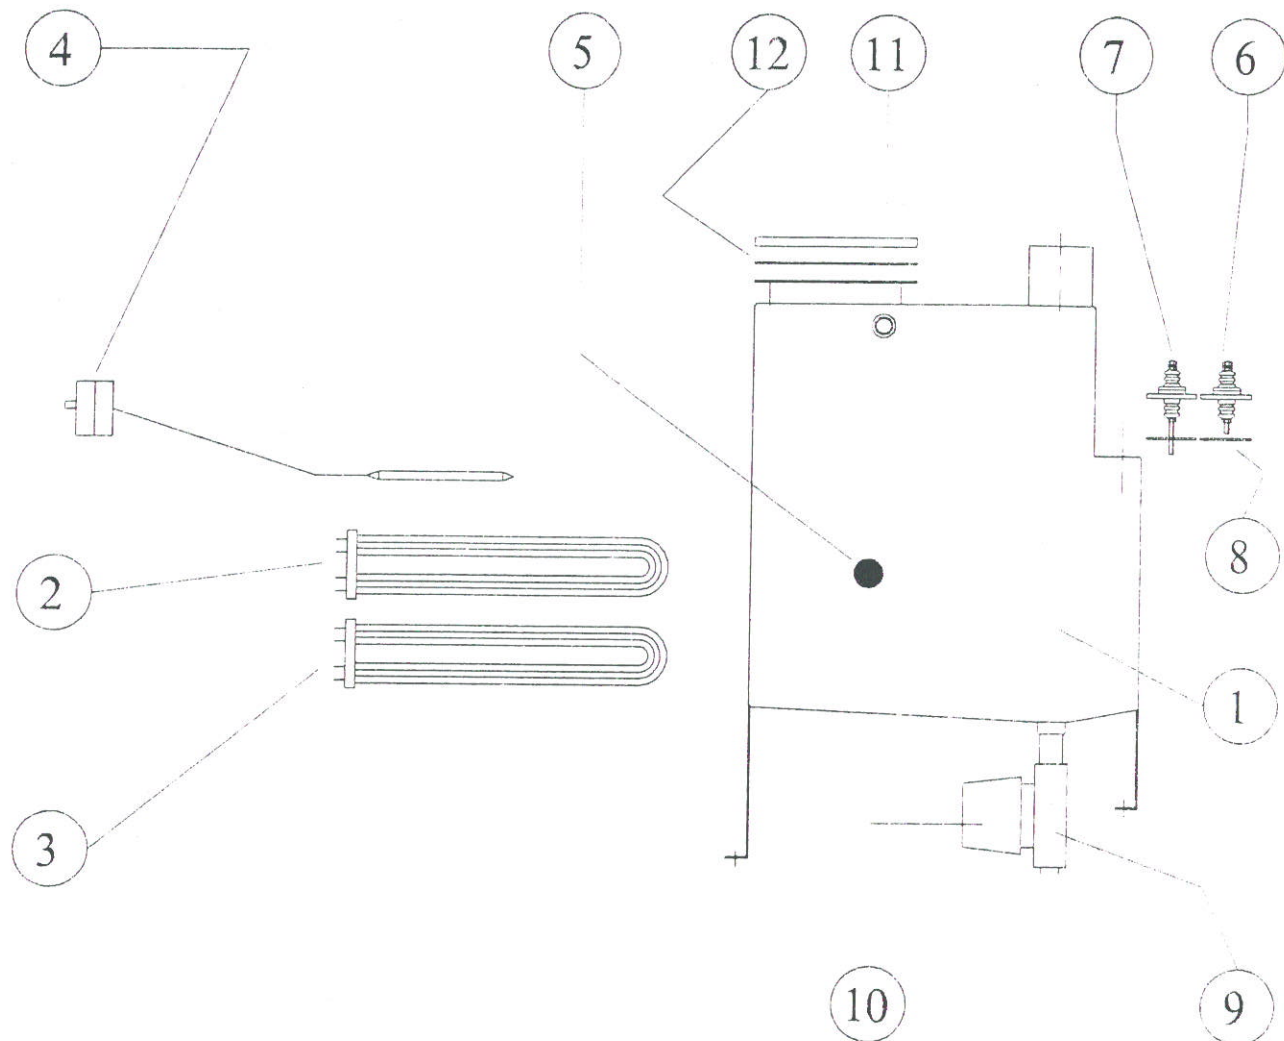

E4203 Convection Oven

Steam Generator

Item	Spares No.	Description
1.	734380690	Boiler Assembly
2.	734311130	Boiler Element c/w Phial Hole
3.	734310250	Boiler Element
4.	734311090	Safety Thermostat c/w Tie
5.	734310270	Boiler Thermostat
6.	734310300	Water Level Probe - High
7.	734310310	Water Level Probe - Low
8.	734310320	Water Level Probe Gasket
9.	534350590	Drain Valve Body
10.	534350600	Drain Valve Actuator
11.	734380670	Access Cover Plate
12.	734380680	Access Cover Plate Gasket