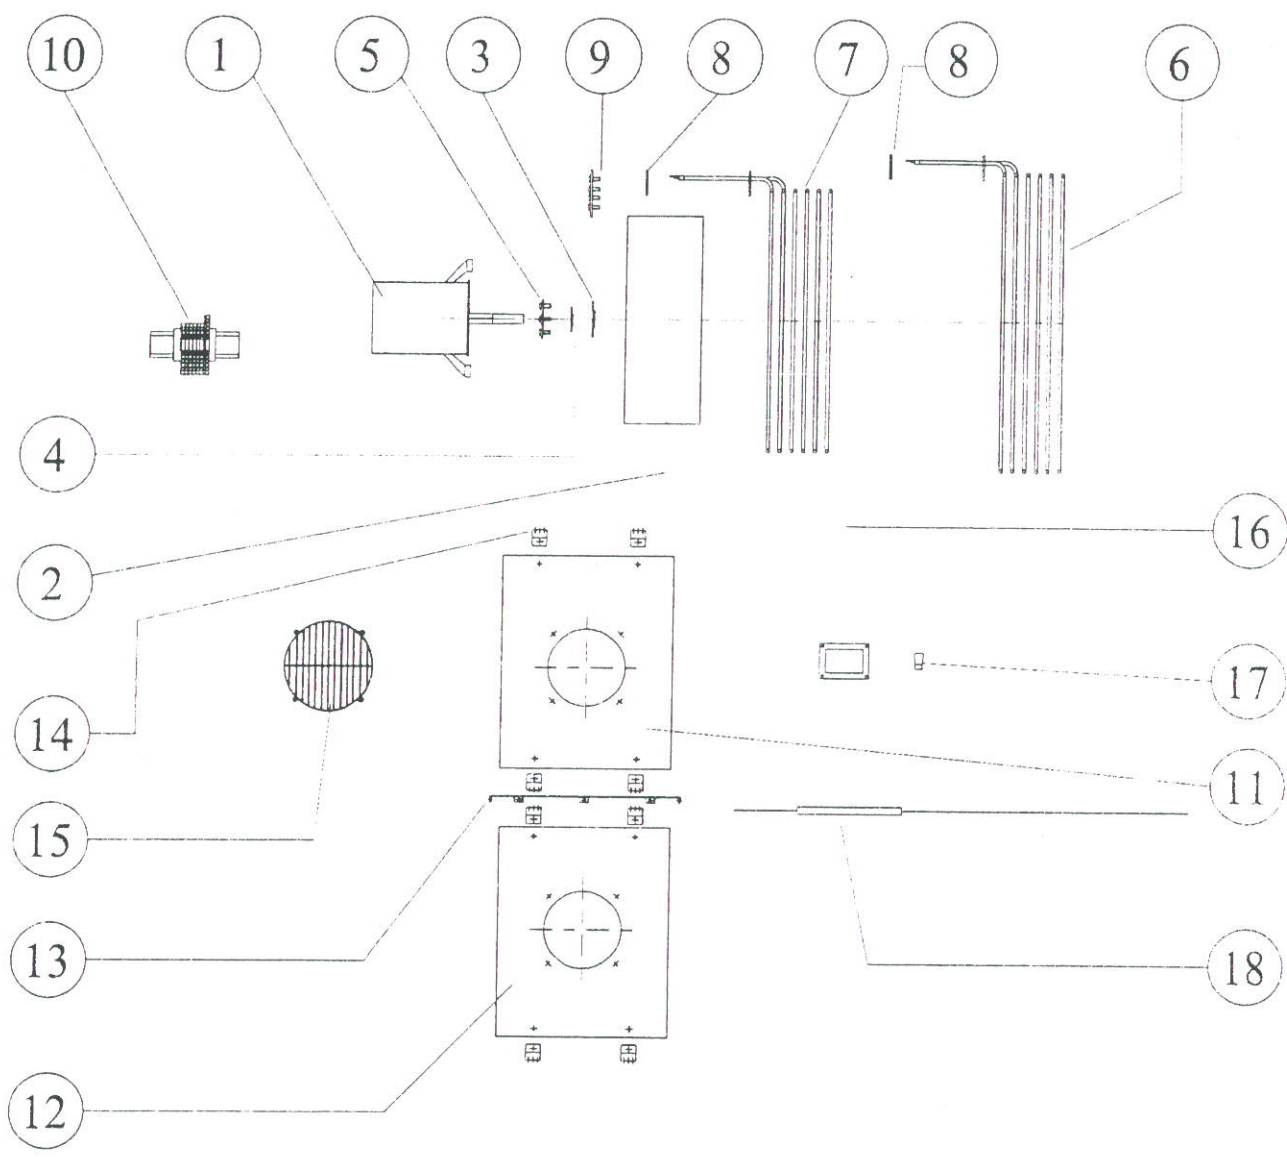

***E4203 TMS
CONVECTASTEAM
OVEN***

SPARES DETAILS

E4203 Convection Oven

Outer Fitments

Item	Spares No.	Description
1.	734380390	Inner Leg
2.	734380250	Castor
3.	734380400	Castor Pin
4.	734380410	Leg Adjustment Rod
5.	734380420	Adjuster Nut
6.	734380430	Outer Top Panel
7.	734380440	Outer Back Panel
8.	734380450	Outer Side Panel - LH
9.	734380460	Outer Side Panel - RH

E4203 Convection Oven

Oven Door

Item	Spares No.	Description
1.	734380030	Outer Door c/w Glass
2.	734380050	Outer Door Hinge - Top
3.	734380060	Outer Door Hinge - Bottom
4.	734380170	Oven Door
5.	734380210	Oven Door Hinge - Top
6.	734380220	Oven Door Hinge - Bottom
7.	734380720	Door Hinge Spacer - Bottom
8.	734380730	Glass Face Seal
9.	734380040	Inner Door Glass
10.	734380740	Inner Glass Seal

E4203 Convection Oven

Control Panel

Item	Spares No.	Description
1.	734380640	Control Panel
2.	734380020	Computer Board
3.	734380230	Power Supply Unit
4.	534350010	Power Supply Unit Fuse
5.	734380650	Control Panel Hinge
6.	734380660	Control Panel Seal
7.	734350280	Computer Board Seal
8.	734310410	Reed Switch

E4203 Convection Oven

Oven Fitments

Item	Spares No.	Description
1.	734380260	Fan Motor
2.	734380270	Fan Impellor
3.	734380300	Fan Shaft Seal Housing
4.	734380290	Fan Shaft Seal
5.	734380470	Fan Seal Backing Plate
6.	734380310	Oven Element - Outer
7.	734380320	Oven Element - Inner
8.	734380330	Oven Element Gasket
9.	734380480	Element Backing Plate