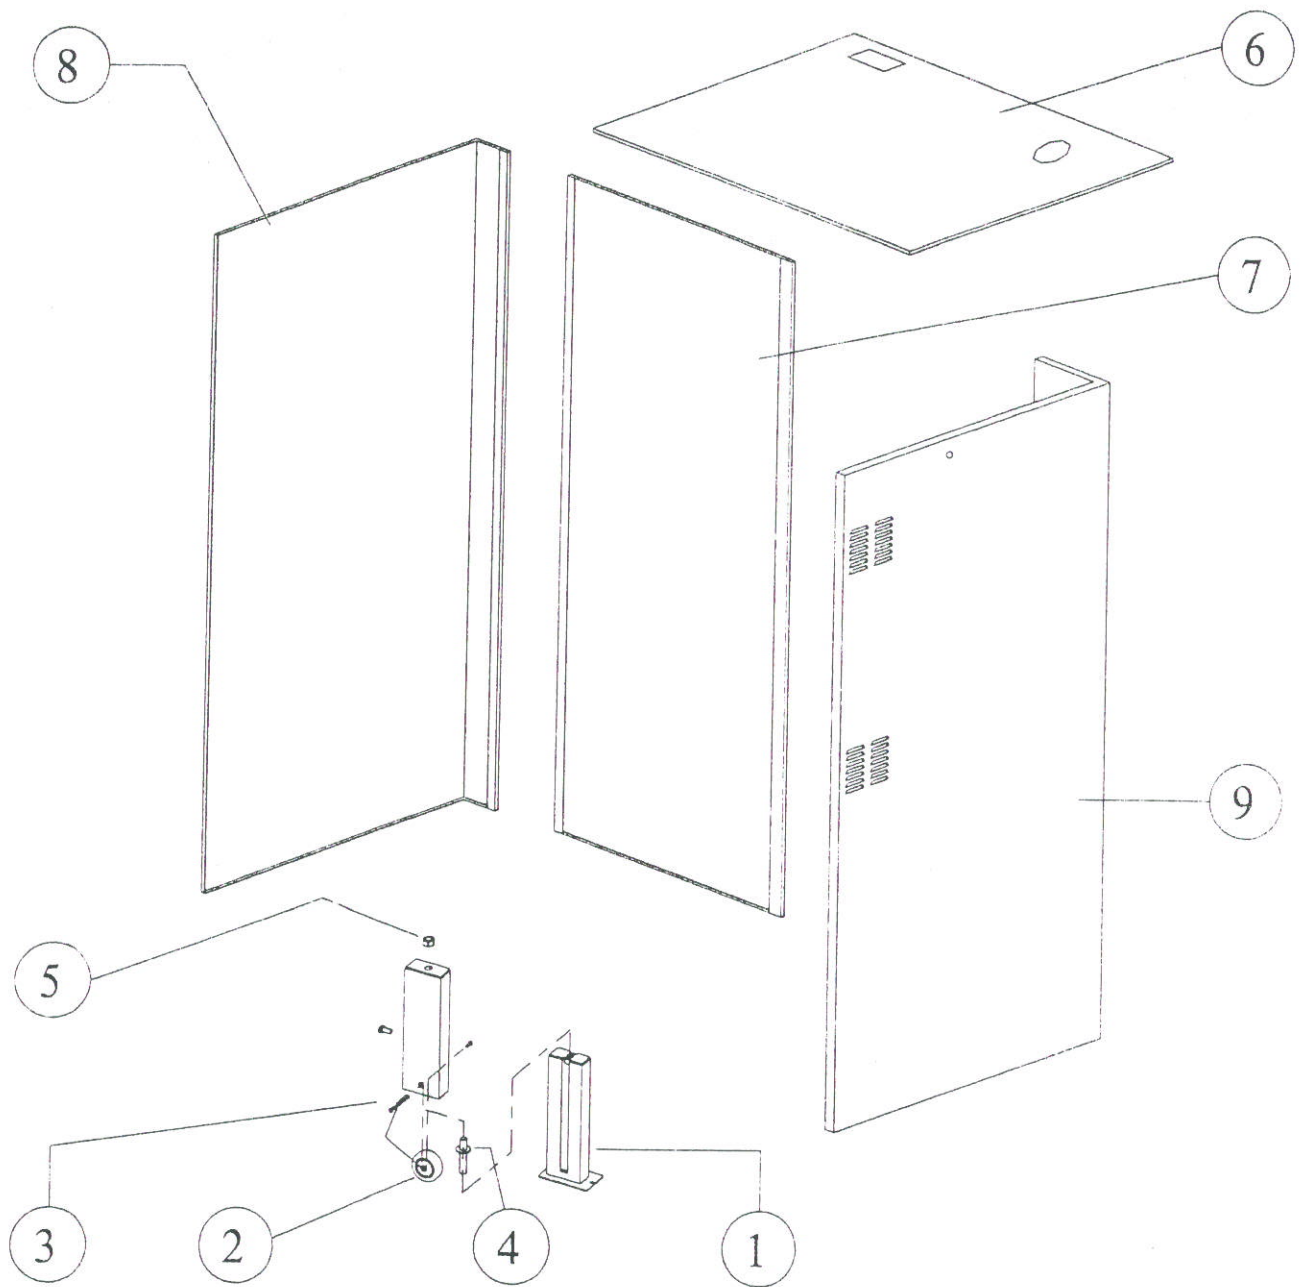

***E4203 TMS
CONVECTASTEAM
OVEN***

SPARES DETAILS

E4203 Convection Oven

Outer Fitments

Item	Spares No.	Description
1.	734380390	Inner Leg
2.	734380250	Castor
3.	734380400	Castor Pin
4.	734380410	Leg Adjustment Rod
5.	734380420	Adjuster Nut
6.	734380430	Outer Top Panel
7.	734380440	Outer Back Panel
8.	734380450	Outer Side Panel - LH
9.	734380460	Outer Side Panel - RH

E4203 Convection Oven

Oven Door

Item	Spares No.	Description
1.	734380030	Outer Door c/w Glass
2.	734380050	Outer Door Hinge - Top
3.	734380060	Outer Door Hinge - Bottom
4.	734380170	Oven Door
5.	734380210	Oven Door Hinge - Top
6.	734380220	Oven Door Hinge - Bottom
7.	734380720	Door Hinge Spacer - Bottom
8.	734380730	Glass Face Seal
9.	734380040	Inner Door Glass
10.	734380740	Inner Glass Seal

Item	Spares No.	Description
11.	734380360	Inner Glass Surround
12.	734380110	Door Seal
13.	734380080	Outer Locking Rod Assembly
14.	734380370	Locking Rod Tab
15.	734380100	Locking Rod Tongue
16.	734380380	Locking Rod Shaft
17.	734380090	Locking Rod Spring
18.	734380070	Door Latch
19.	734380120	Door Strike