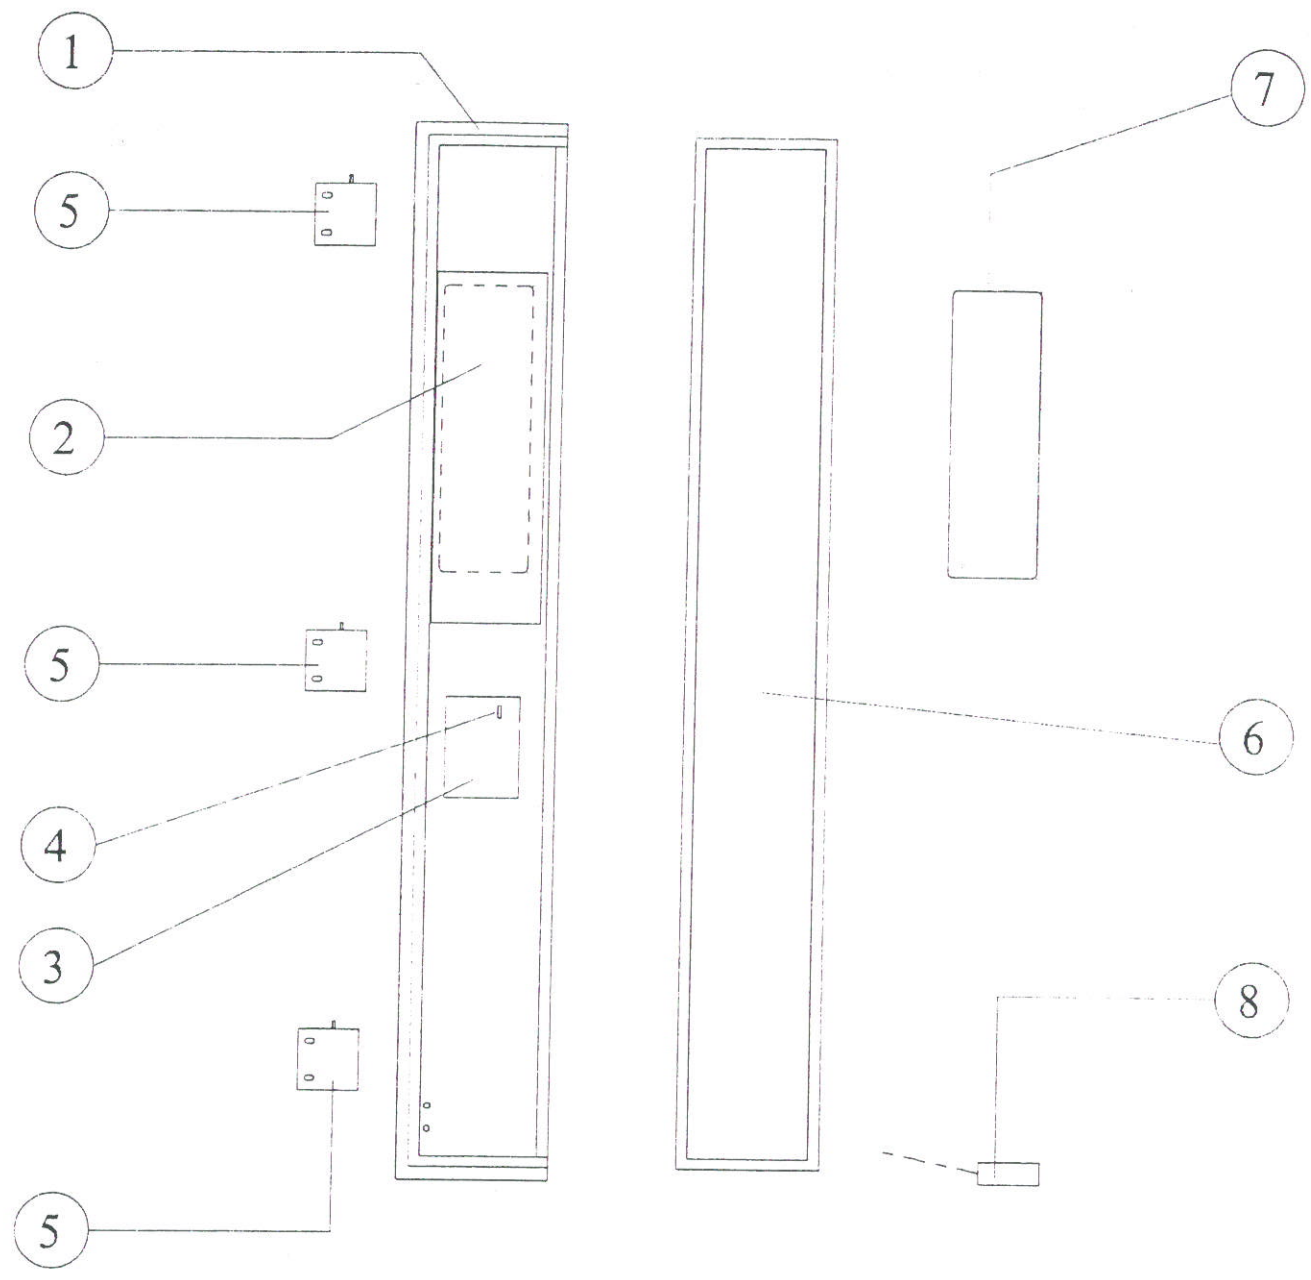

***E4203 TMS
CONVECTASTEAM
OVEN***

SPARES DETAILS

E4203 Convection Oven

Outer Fitments

Item	Spares No.	Description
1.	734380390	Inner Leg
2.	734380250	Castor
3.	734380400	Castor Pin
4.	734380410	Leg Adjustment Rod
5.	734380420	Adjuster Nut
6.	734380430	Outer Top Panel
7.	734380440	Outer Back Panel
8.	734380450	Outer Side Panel - LH
9.	734380460	Outer Side Panel - RH

E4203 Convection Oven

Oven Door

Item	Spares No.	Description
1.	734380030	Outer Door c/w Glass
2.	734380050	Outer Door Hinge - Top
3.	734380060	Outer Door Hinge - Bottom
4.	734380170	Oven Door
5.	734380210	Oven Door Hinge - Top
6.	734380220	Oven Door Hinge - Bottom
7.	734380720	Door Hinge Spacer - Bottom
8.	734380730	Glass Face Seal
9.	734380040	Inner Door Glass
10.	734380740	Inner Glass Seal

Item	Spares No.	Description
11.	734380360	Inner Glass Surround
12.	734380110	Door Seal
13.	734380080	Outer Locking Rod Assembly
14.	734380370	Locking Rod Tab
15.	734380100	Locking Rod Tongue
16.	734380380	Locking Rod Shaft
17.	734380090	Locking Rod Spring
18.	734380070	Door Latch
19.	734380120	Door Strike

E4203 Convection Oven

Control Panel

Item	Spares No.	Description
1.	734380640	Control Panel
2.	734380020	Computer Board
3.	734380230	Power Supply Unit
4.	534350010	Power Supply Unit Fuse
5.	734380650	Control Panel Hinge
6.	734380660	Control Panel Seal
7.	734350280	Computer Board Seal
8.	734310410	Reed Switch