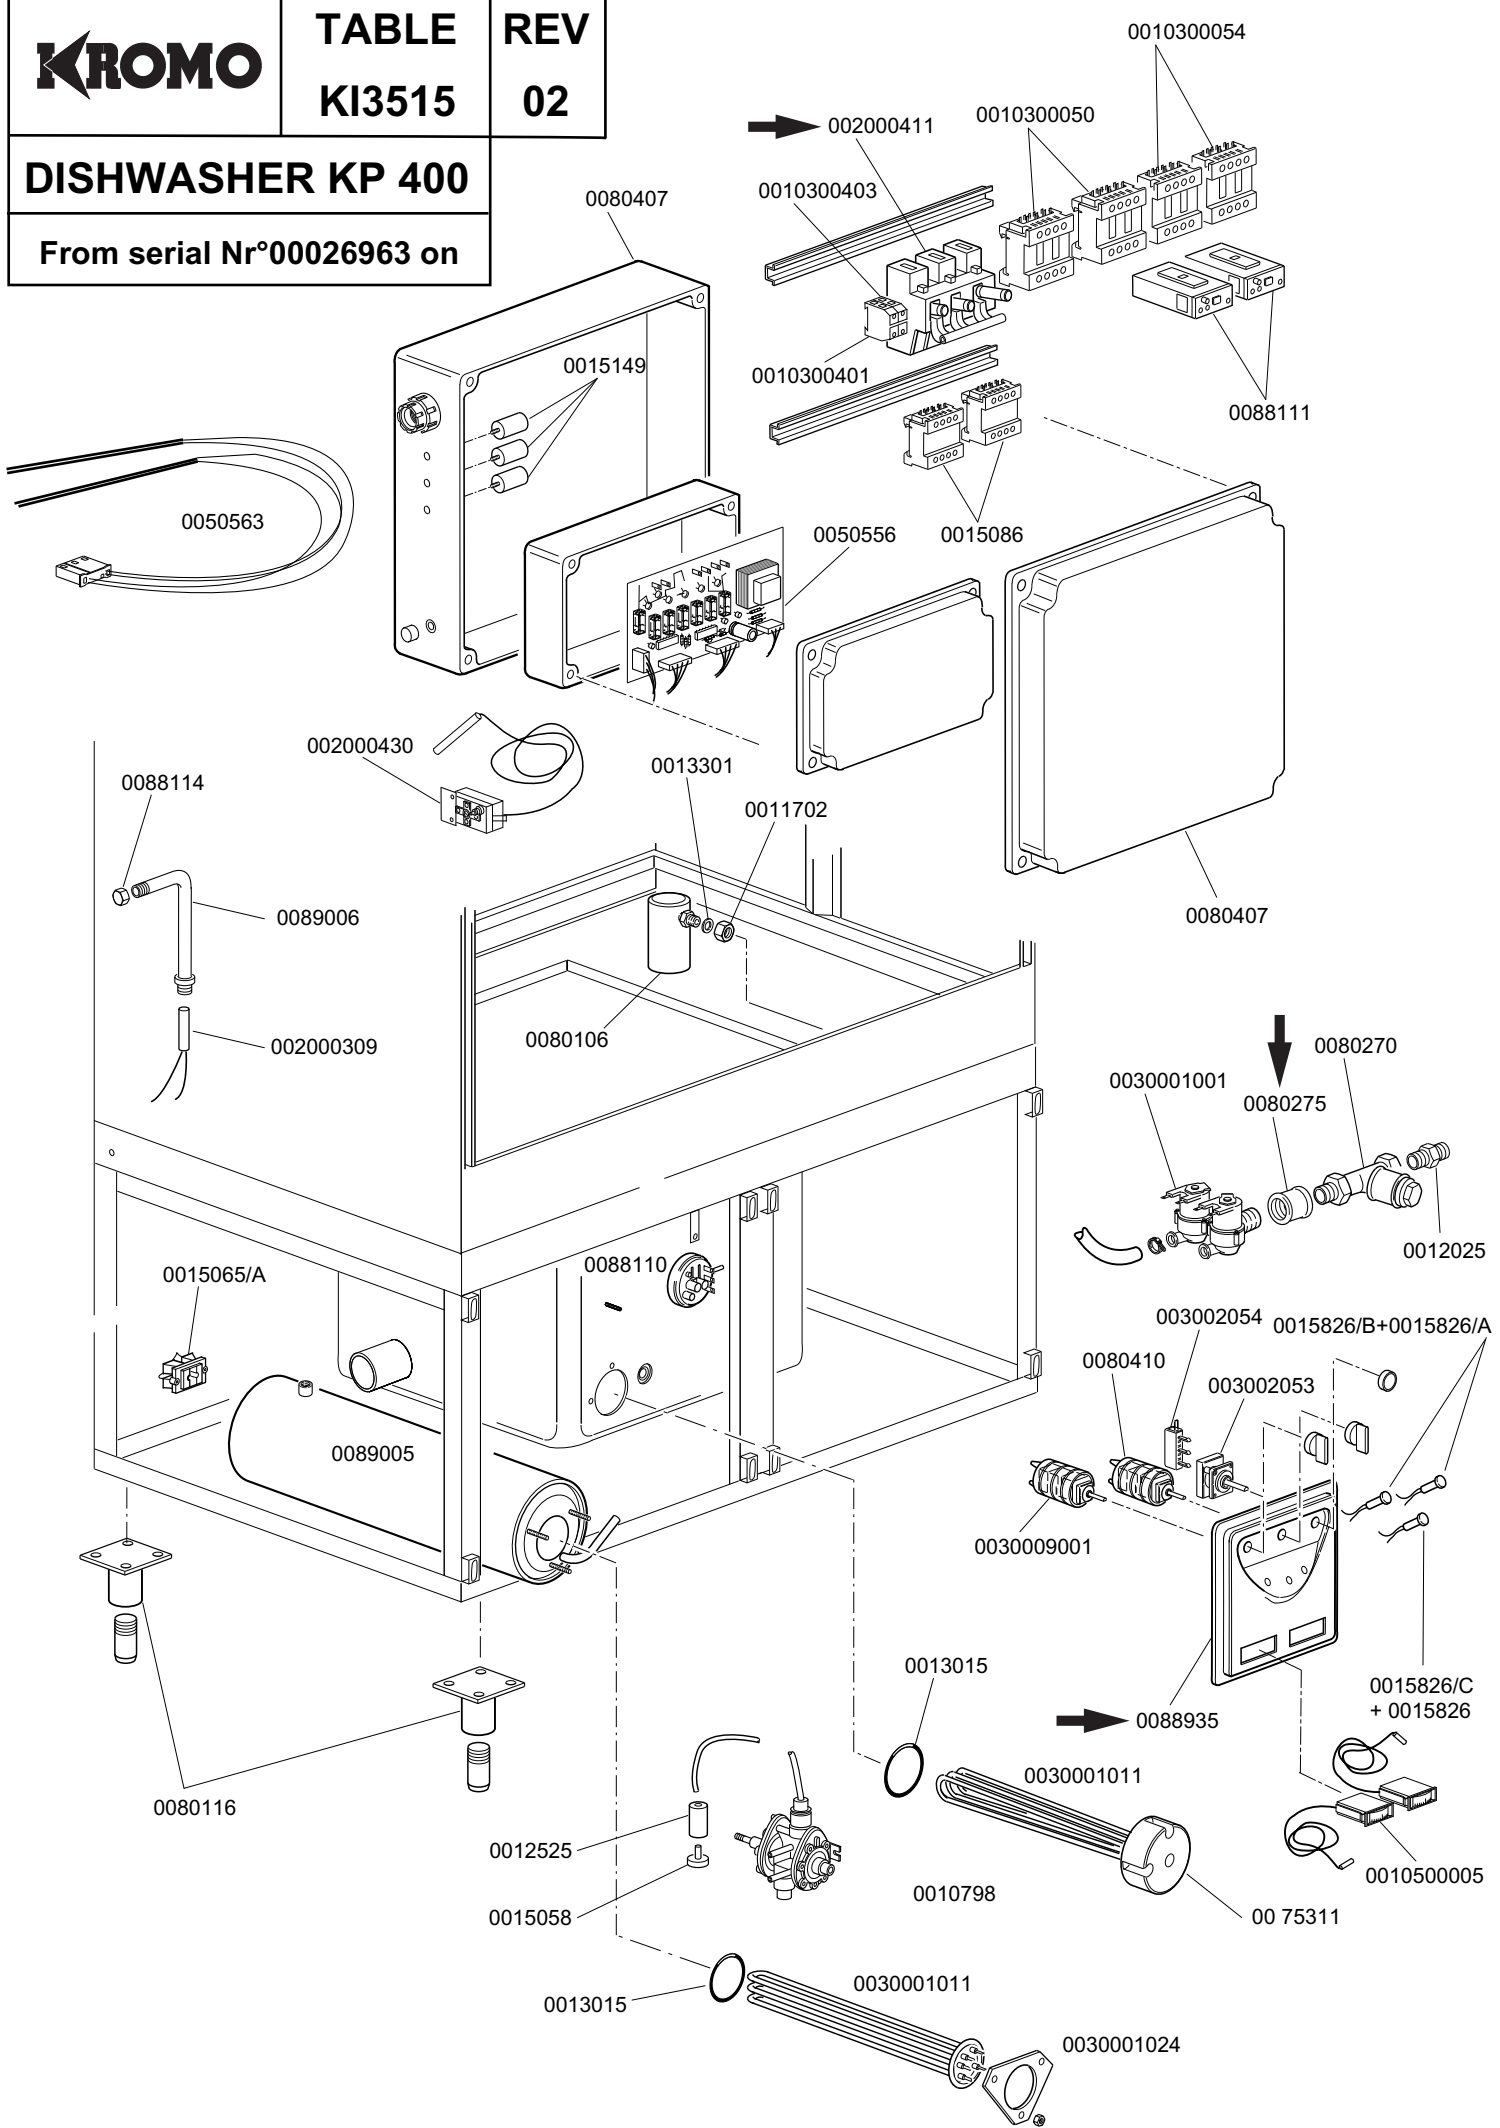

KROMO

**TABLE
KI3510**

**REV
02**

DISHWASHER KP 400

FROM SERIAL NR.99016504 ON

KROMO

**TABLE
KI3515**

**REV
02**

DISHWASHER KP 400

From serial Nr°00026963 on

KROMO

**TABLE
KI3540**

**REV
02**

DISHWASHER KP 400

From serial Nr.01019814 on