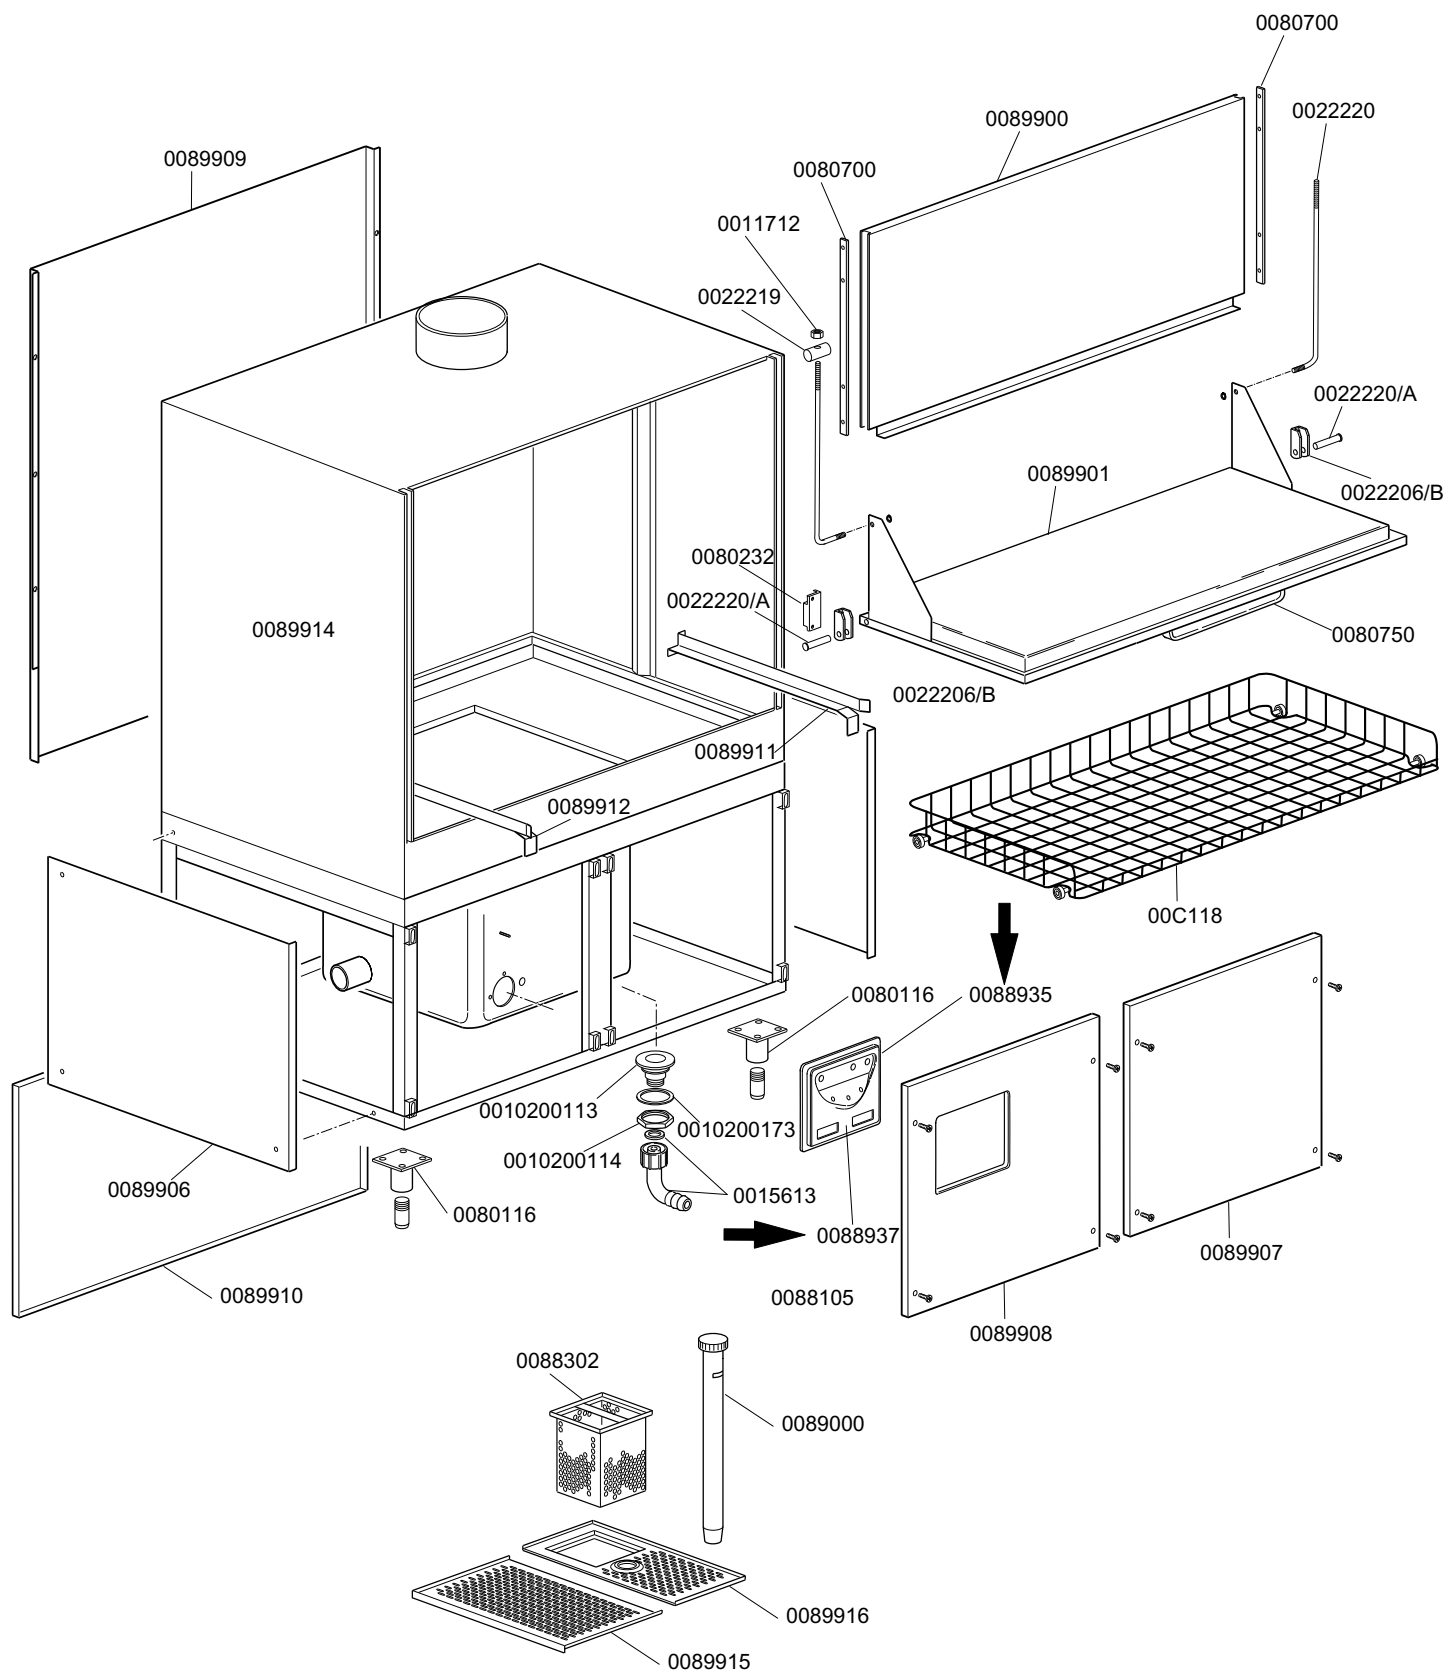

KROMO

**TABLE
KI3510**

**REV
02**

DISHWASHER KP 400

FROM SERIAL NR.99016504 ON

KROMO

**TABLE
KI3515**

**REV
02**

DISHWASHER KP 400

From serial Nr°00026963 on

KROMO

**TABLE
KI3540**

**REV
02**

DISHWASHER KP 400

From serial Nr.01019814 on