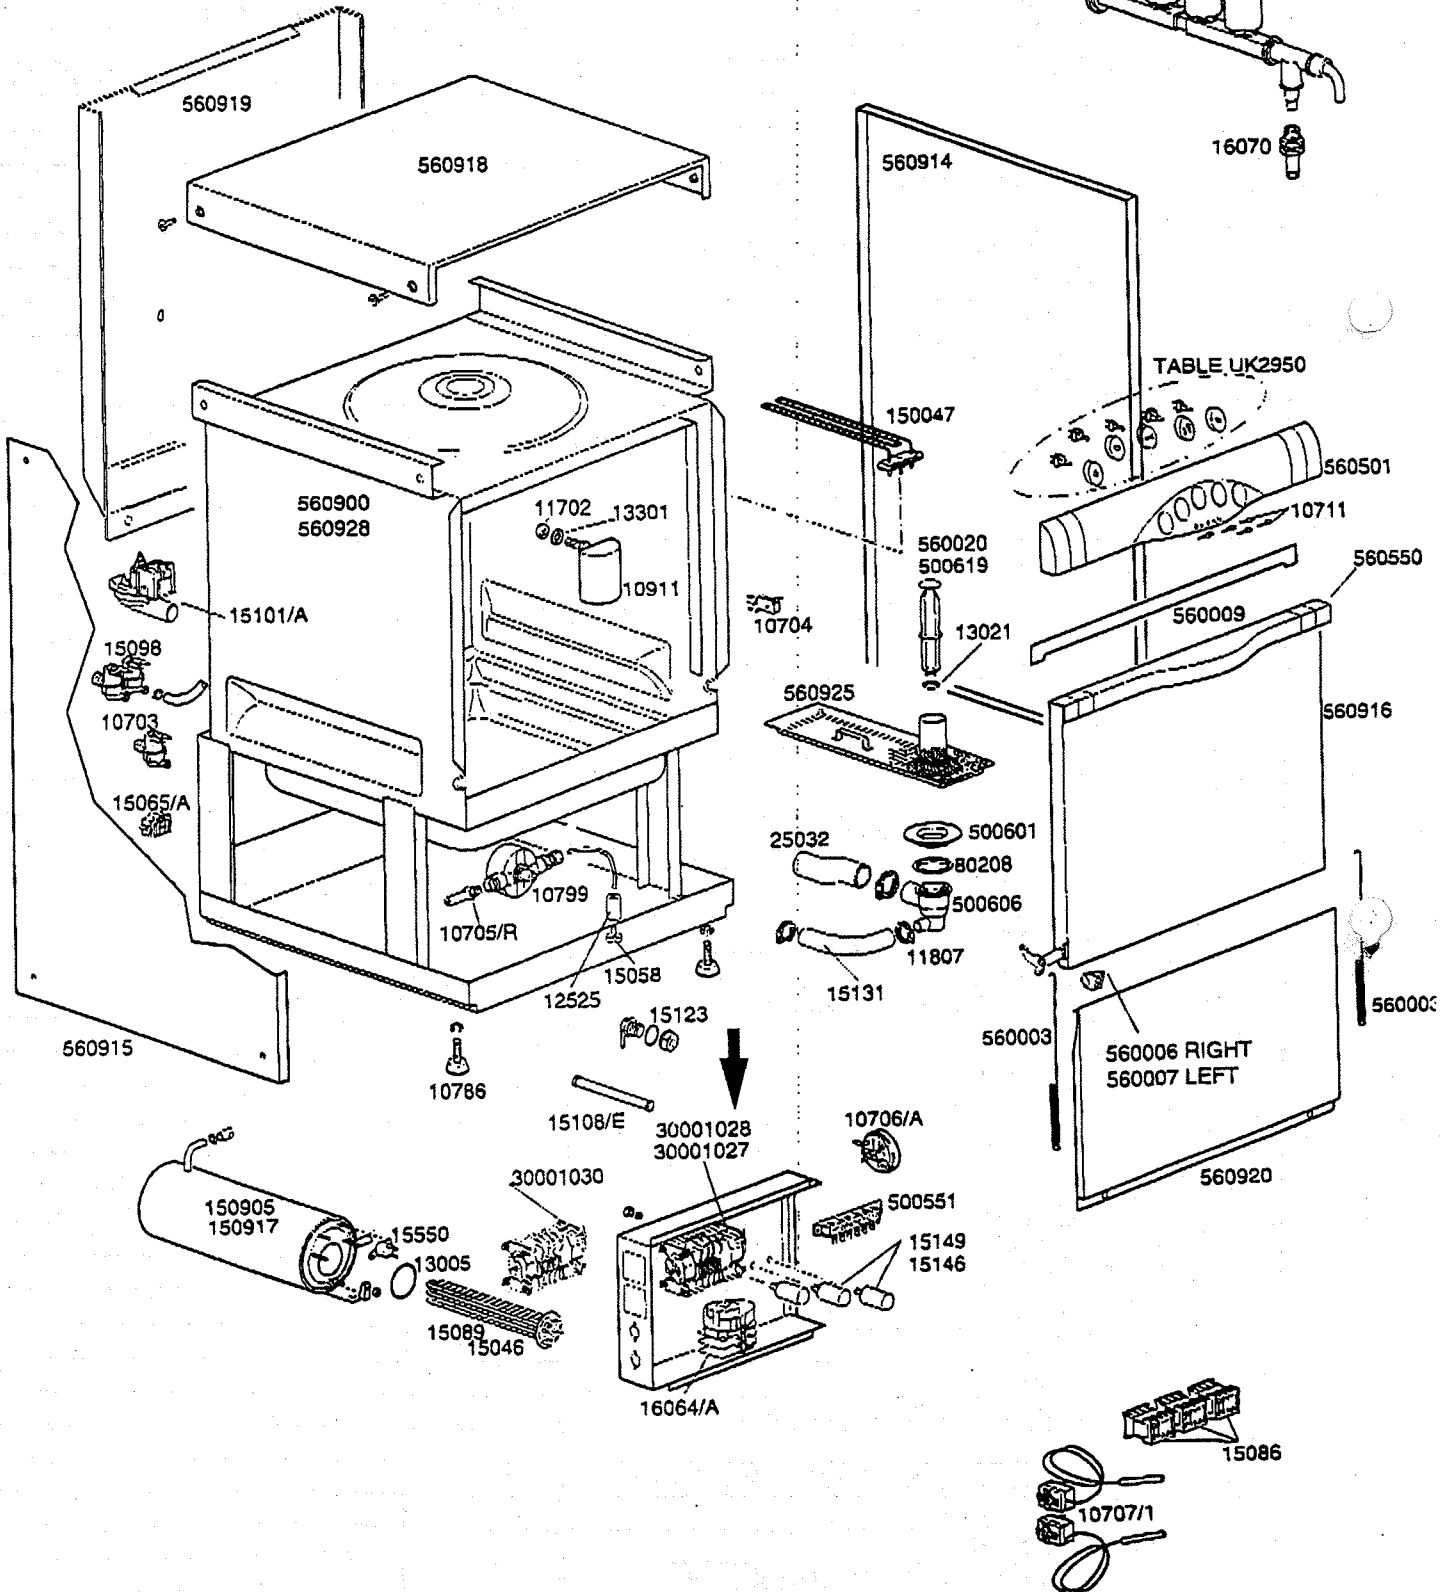

TABLE REV
UK2910 04

TEKNO 6

From serial number 99021432

TEKNO 6 DISHWASHER

**TABLE
UK-2910**

CODE	DESCRIPTION	CODE	DESCRIPTION
10703	Single solenoid valve	15101/A	Drain pump with orientable spiral
10704	Door microswitch	11127	M6x20 stainless steel screw
10711	Small green pilot light	11168	M6x12 Stainless steel screw
10770	Insulator for microswitch	16064/A	Timer 18 min. water conditioning
10786	Black M10x25 d.40 foot	16067/A	OR Gasket for salt container plug
10911	Air tarp	16067/B	Salt container gasket
11702	M8 stainless steel nut	16067/C	Ring nut for salt container
11807	Stainless steel clamp 12-22	16067/D	Salt container plug
12525	Counterweight for small filter	22011/A	Timer 2/4 200Vac. 50Hz
13005	OR 151 gasket	15381	150VA 0/230V - 0/400-415-440V Trasn. ←
13021	DEM 40 gasket		
13301	14x8x1,5 gasket		
15046	Boiler heating element 3000W		
15058	Suction filter		
15086	Electromagnetic switch 230V 50-60Hz 4C		
15089	Boiler resistance 4500W		
15098	Double solenoid valve		
15131	Tube rony-flex 30-450		
15146	Interference suppressor filter F1		
15149	Interference suppressor filter F3		
15550	Contact safety thermostat		
16066	Water softener 4 elements		
16065	Salt container		
16070	Check valve		
16082	Funnel		
25032	Suction coupling		
80208	95x75x3 gasket		
150047	Tank resistance 2700W		
150905	Boiler		
500551	6 pole-terminal board FV122		
500601	Ferrule		
500606	Right side drainage trap		
500619	Overflow		
560003	Spring door		
560006	Right gasket for spring		
560007	Left gasket for spring		
560020	Overflow (Drain pump version - from March 1999)		
560021	Gasket for doorstop		
560501	Control panel		
560550	ABS grey handle		
560900	Stainless steel structure		
560914	Right side panel		
560915	Left side panel		
560916	Plastic handle support assembly		
560918	External front plastic cover		
560919	Back panel		
560920	Under door panel		
560925	Surface filter		
560928	Stainless steel structure CFD		
30001027	2-Time timer		
30001031	2 time timer 120°/180°230V 50Hz+TM-PS		
10705/R	Fitting for pipe d.8		
10706/A	Manostat 55-30		
10707/1	Thermostat 0-90° TR2 without shaft		
10799/A	3-Way rinser additive measurer		