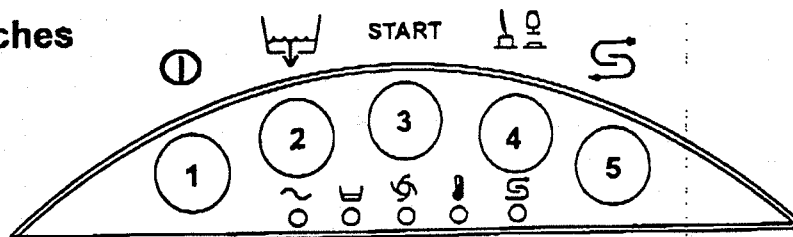

Control

SERIES TEKNO 6 DRAIN PUMP

Switches

- 1 Cod. 560527
- 2 Cod. 560528
- 3 Cod. 560529
- 4 Cod. 560530
- 5 Cod. 560526

Control

SERIES TEKNO 6 REGENERATION-DRAIN PUMP

Switches

- 1 Cod. 560527
- 2 Cod. 560528
- 3 Cod. 560529
- 4 Cod. 560530
- 5 Cod. 560531

Control