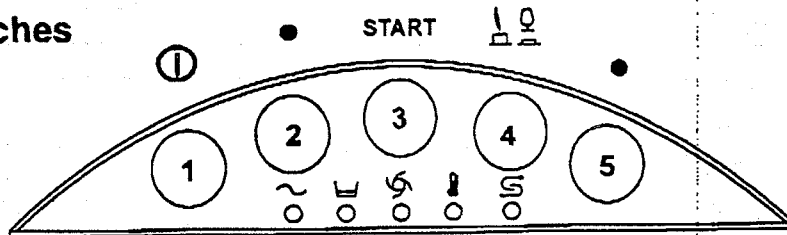

TABLE
UK2950

REV
00

SWITCHES TEKNO 6

SERIES TEKNO 6

Switches