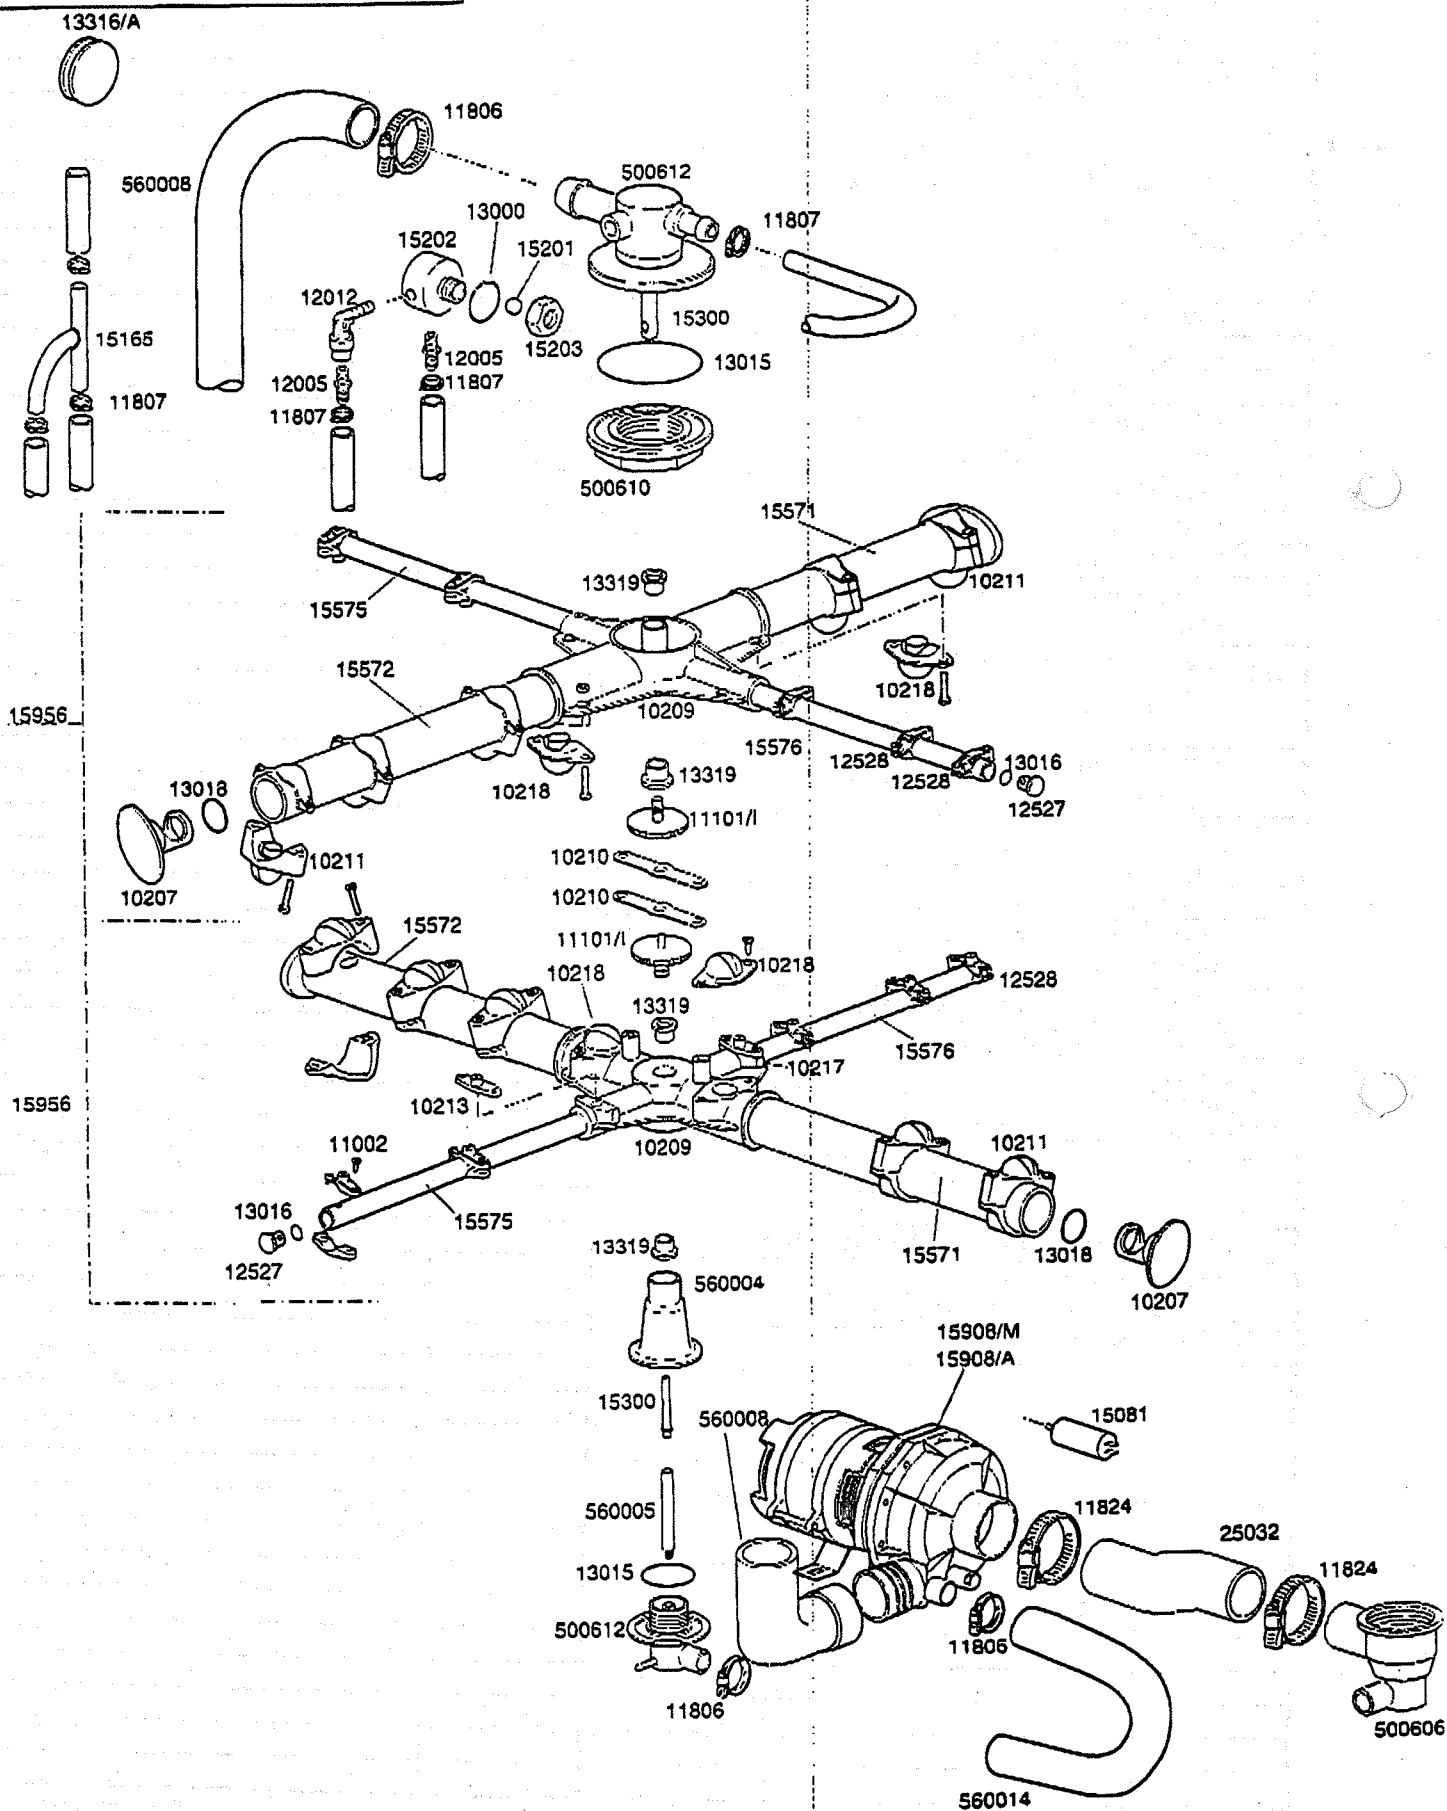

TABLE
UK2930

REV
02

TEKNO 6

From serial Nr.01011009 on