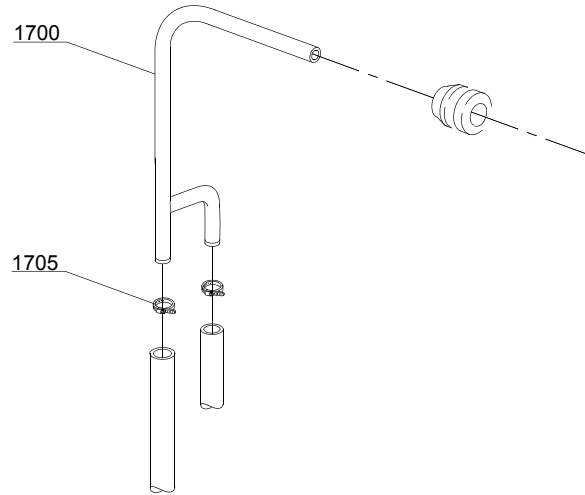

10_003_e

Spare parts

ID	P-code	Model	Type	Accessory	Voltage	Description
MODULE: Rinse aid dispenser group						
1600	10805		69AQU			Tecnopro non return valve
1605	10806		69AQU			Ø22 O-ring
1610	10807		69AQU			Membrane
1615	10808		69AQU			Spring
1620	10599999		69AQU			Rinse aid pump
1625	12525		69AQU			Counter-weight
1630	15058		69AQU			Suction filter

12_007_e

Spare parts

ID	P-code	Model	Type	Accessory	Voltage	Description
MODULE:Connection group						
1700	15045/B		69AQU			3 ways connection
1705	11807		69AQU			Clamp 12-22

13_108_e

Spare parts

ID	P-code	Model	Type	Accessory	Voltage	Description
MODULE:Wash pump						
9800	10300057/A		69AQU			1,5Hp pump
9805	10702		69AQU			5 uF condenser
9810	16170/M		69AQU			Delivery side pipe coupling
9815	15032/A		69AQU			Suction pipe coupling
9820	21205		69AQU			Wash ramp
9825	15033/A		69AQU			Lower delivery wash pipe
9830	11809		69AQU			30/45 clamp
9835	11824		69AQU			50/70 clamp
9840	2902491		69AQU			Clamp 60-80