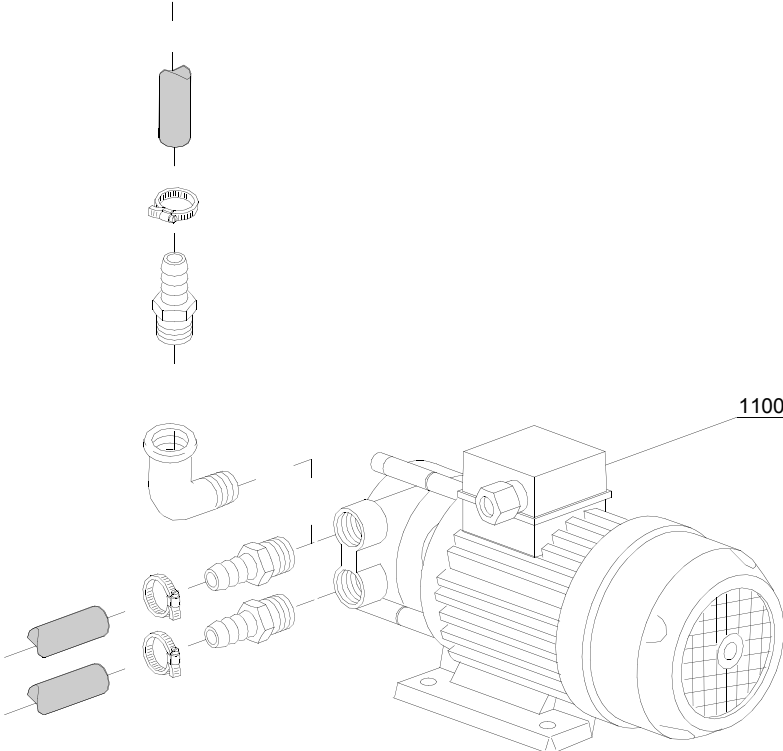

03_052_e

Spare parts

ID	P-code	Model	Type	Accessory	Voltage	Description
MODULE:Control panel and switches						
44600	23212		69AQU			Control panel KP149
44605	89342		69AQU	cr		Time selector switch push button
44610	89343		69AQU	dp		Drain pump push button
44615	89341		69AQU			START push button (optional)
44620	89348		69AQU			Blind push button
44625	89340		69AQU			ON-OFF push button
44630	89345		69AQU	ws		Regeneration push button
44635	86006		69AQU			OR O-ring
44640	86001		69AQU			Push button support
44645	15844		69AQU			Push button support
44650	15813		69AQU			16A unipolar switch
44655	15812		69AQU			16A bipolar switch
44655	15800		69AQU			16A switch
44660	15811		69AQU			16A bipolar switch
44660	15811/A		69AQU			16A bipolar switch
44665	15826		69AQU			Pilot light
44670	10500011		69AQU			Thermometer
44675	89306		69AQU			Double thermometer support
44680	89331		69AQU			OR O-ring

04_011_e

Spare parts

ID	P-code	Model	Type	Accessory	Voltage	Description
MODULE:Electric control components						
300	22011		69AQU		A	120/240" timer with thermostop
305	15149		69AQU		A	Filter F3
310	10707/1		69AQU		A	0-90°C thermostat
315	2000430		69AQU		A	Thermostat
320	15086		69AQU		A	Contactora 230 V
325	10300050		69AQU		A	Contactora 25A/12A 4NA 230V
330	16037		69AQU		A	16A bipolar relay
335	22210		69AQU		A	Electric component panel
340	10300401		69AQU		A	Clamp
345	10300403		69AQU		A	Clamp
350	80200		69AQU		A	Power supply cable 5x4x3400
350	75359		69AQU			4x6 flame-retardant cable

05_005_e

Spare parts

ID	P-code	Model	Type	Accessory	Voltage	Description
MODULE:Solenoid valve group						
800	30001000		69AQU			Solenoid valve
820	N.C.		69AQU			Pression reducing valve

07_002_e

Spare parts