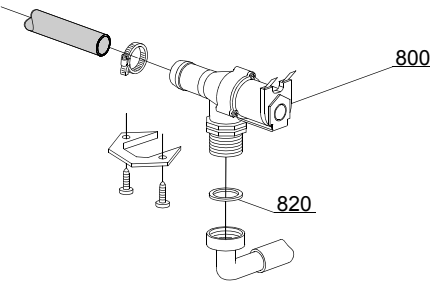

Spare parts

ID	P-code	Model	Type	Accessory	Voltage	Description
MODULE:Electric control components						
300	22011		69AQU		A	120/240" timer with thermostop
305	15149		69AQU		A	Filter F3
310	10707/1		69AQU		A	0-90°C thermostat
315	2000430		69AQU		A	Thermostat
320	15086		69AQU		A	Contactora 230 V
325	10300050		69AQU		A	Contactora 25A/12A 4NA 230V
330	16037		69AQU		A	16A bipolar relay
335	22210		69AQU		A	Electric component panel
340	10300401		69AQU		A	Clamp
345	10300403		69AQU		A	Clamp
350	80200		69AQU		A	Power supply cable 5x4x3400
350	75359		69AQU			4x6 flame-retardant cable

05_005_e