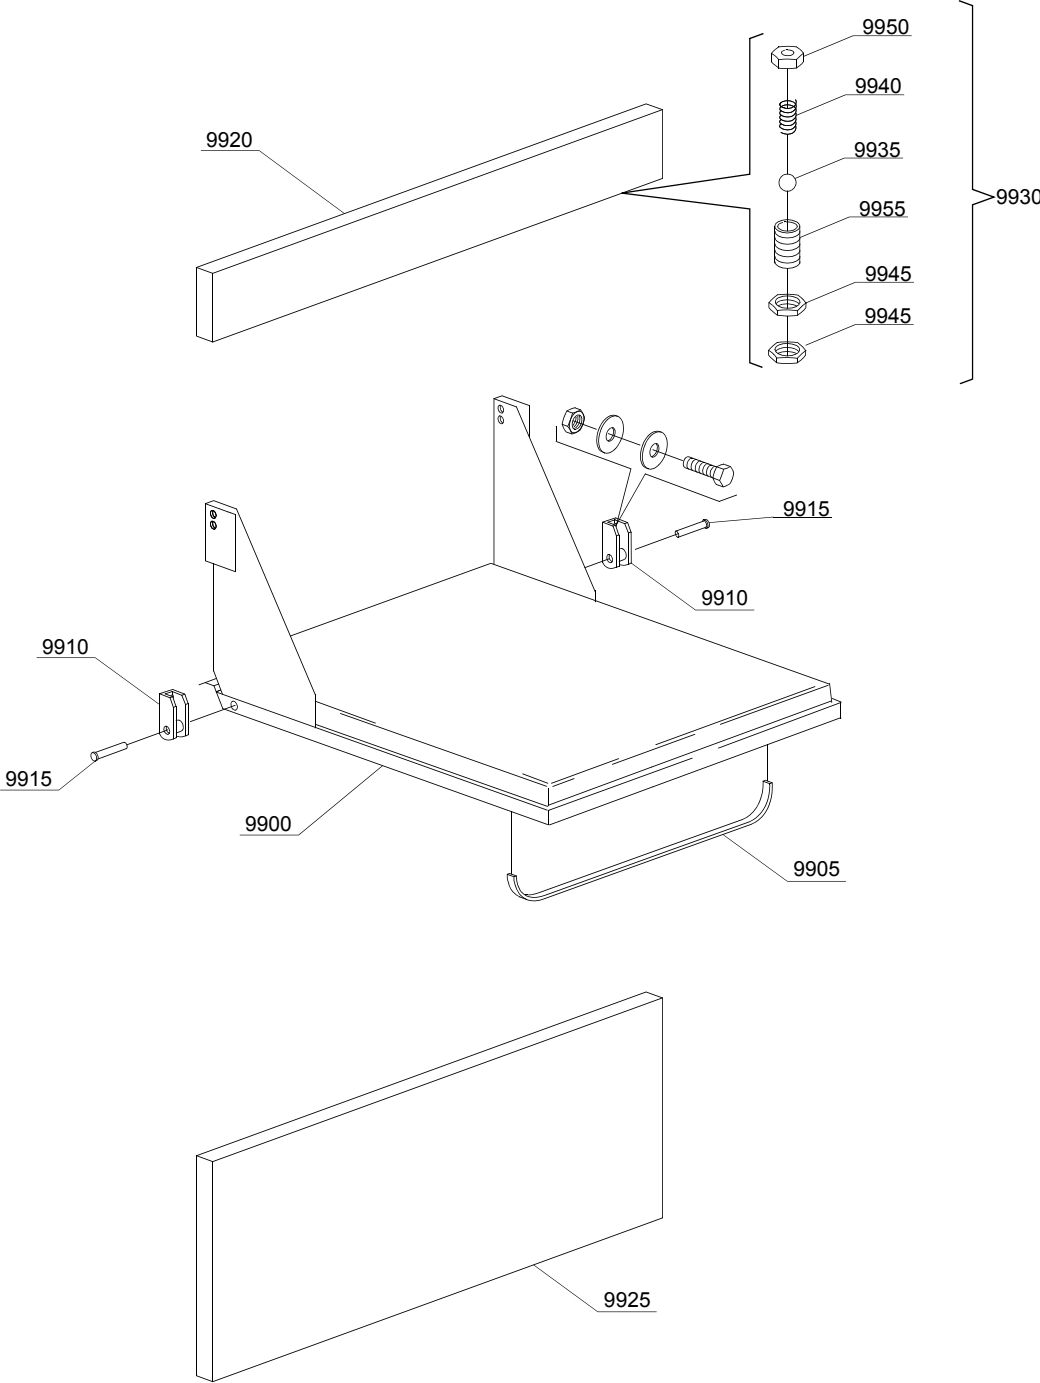

WAREWASHER

ELECTROMECHANICAL SWITCHES
SIMPLE BODY VERSION

TYPE: 69AQU

Accessories
BOOSTER PUMP
DVGW
DETERGENT DISPENSER
DRAIN PUMP

Spare parts

1. Spare parts

General body parts.....	7
Lockup system	9
Control panel and switches.....	11
Electric control components.....	13
Solenoid valve group	15
Booster pump.....	17
DVGW	19
Rinse aid dispenser group.....	21
Boiler group	23
Connection group	25
Wash pump	27
Dosing detergent group.....	29
Drain pump group.....	31
Pressure switch group with air trap ...	33
Turret group with rotating arms	35

Spare parts

ID	P-code	Model	Type	Accessory	Voltage	Description
MODULE:General body parts						
5	21202		69AQU			Back panel
10	21200		69AQU			Body
15	15065/A		69AQU			Cable sheath
20	75625		69AQU			Half-filter with hole
25	75626		69AQU			Surface half-filter
30	75926		69AQU			Sleeper holder-filter
35	15047/A		69AQU			2,7/2,94KW 230/240V 3 heating element
40	13005		69AQU			OR 151 NBR O-ring
45	15116		69AQU			Foot
50	500619		69AQU			Overflow pipe
55	15911		69AQU			Stainless steel filter
60	22204		69AQU			Base
65	22228		69AQU			Right back frame
70	22230		69AQU			Left back frame
75	13323		69AQU			Ø13mm lead through rubber
80	13324		69AQU			Ø46 mm lead through rubber
85	75359		69AQU			4x6 flame-retardant cable
90	80200		69AQU			Power supply cable 5x4x3400
95	22213		69AQU			Reed-holder
100	2000309		69AQU			Sensor
105	10200113		69AQU			Drain coupling
110	10200173		69AQU			Gasket 75x58x2
115	10200114		69AQU			Drain pipe nut
120	15613		69AQU			"Elbow 1""
125	13021		69AQU			DEM 40 O-ring
130	22209		69AQU			Right internal slide
135	22209/A		69AQU			Left internal slide
140	80232		69AQU			Reed magnet