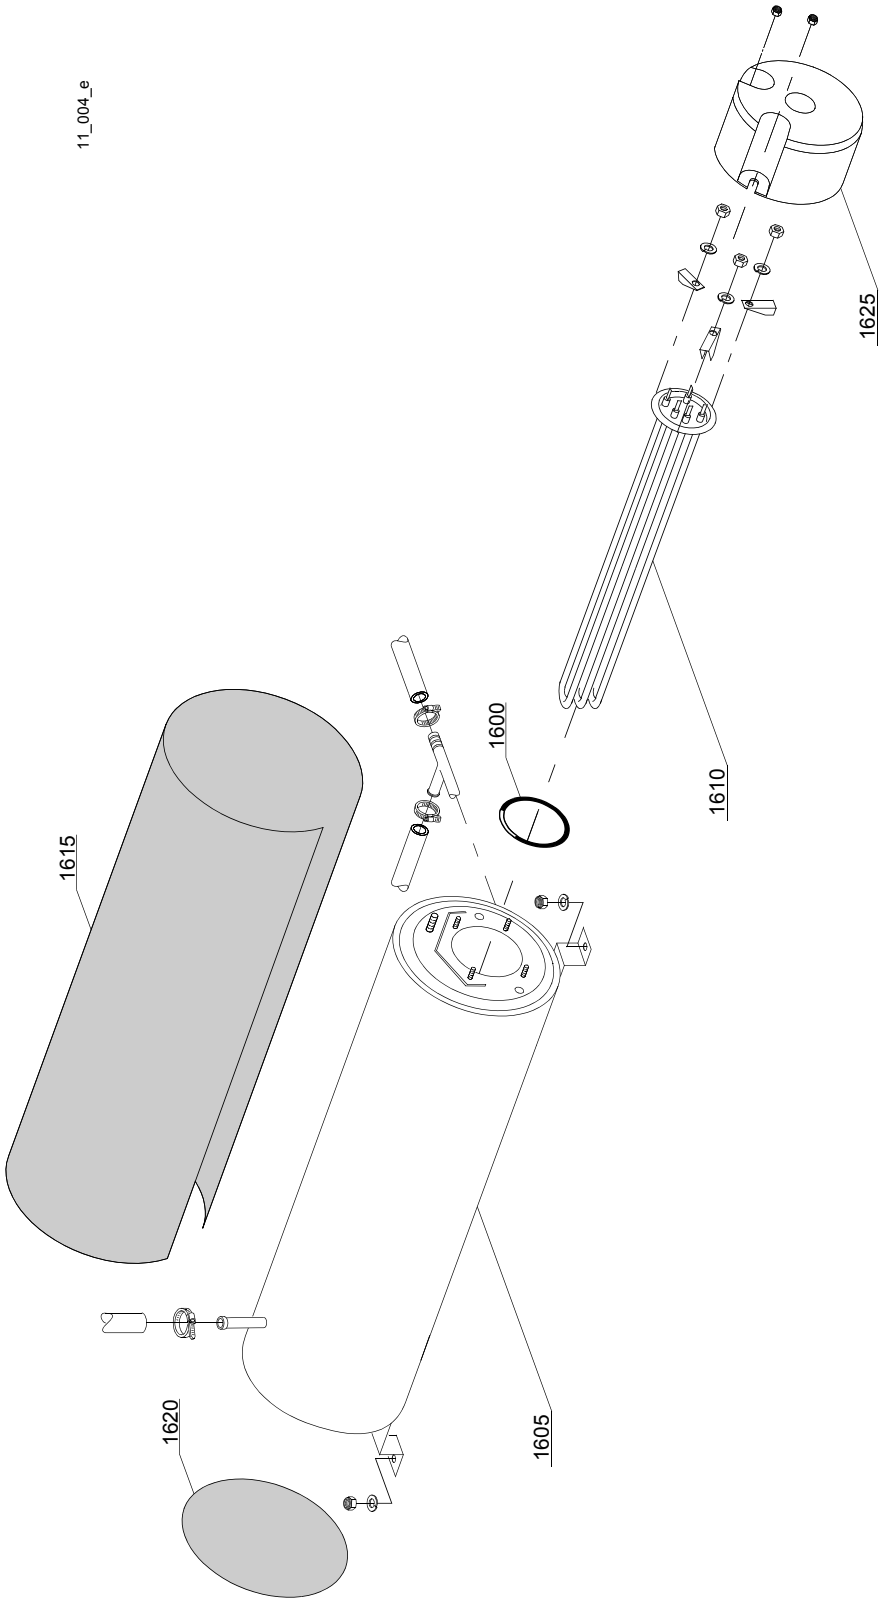

03_052_e

Spare parts

ID	P-code	Model	Type	Accessory	Voltage	Description
MODULE:Control panel and switches						
44600	23212		69AQU			Control panel KP149
44605	89342		69AQU	cr		Time selector switch push button
44610	89343		69AQU	dp		Drain pump push button
44615	89341		69AQU			START push button (optional)
44620	89348		69AQU			Blind push button
44625	89340		69AQU			ON-OFF push button
44630	89345		69AQU	ws		Regeneration push button
44635	86006		69AQU			OR O-ring
44640	86001		69AQU			Push button support
44645	15844		69AQU			Push button support
44650	15813		69AQU			16A unipolar switch
44655	15812		69AQU			16A bipolar switch
44655	15800		69AQU			16A switch
44660	15811		69AQU			16A bipolar switch
44660	15811/A		69AQU			16A bipolar switch
44665	15826		69AQU			Pilot light
44670	10500011		69AQU			Thermometer
44675	89306		69AQU			Double thermometer support
44680	89331		69AQU			OR O-ring

ID	P-code	Model	Type	Accessory	Voltage	Description
MODULE:Booster pump						
1100	15100		69AQU	bp		Booster pump 230V

08_005_e

Spare parts

ID	P-code	Model	Type	Accessory	Voltage	Description
MODULE:DVGW						
1300	999900006		69AQU	dvgw		DVGW assembly

10_003_e

Spare parts

ID	P-code	Model	Type	Accessory	Voltage	Description
MODULE: Rinse aid dispenser group						
1600	10805		69AQU			Tecnopro non return valve
1605	10806		69AQU			Ø22 O-ring
1610	10807		69AQU			Membrane
1615	10808		69AQU			Spring
1620	10599999		69AQU			Rinse aid pump
1625	12525		69AQU			Counter-weight
1630	15058		69AQU			Suction filter