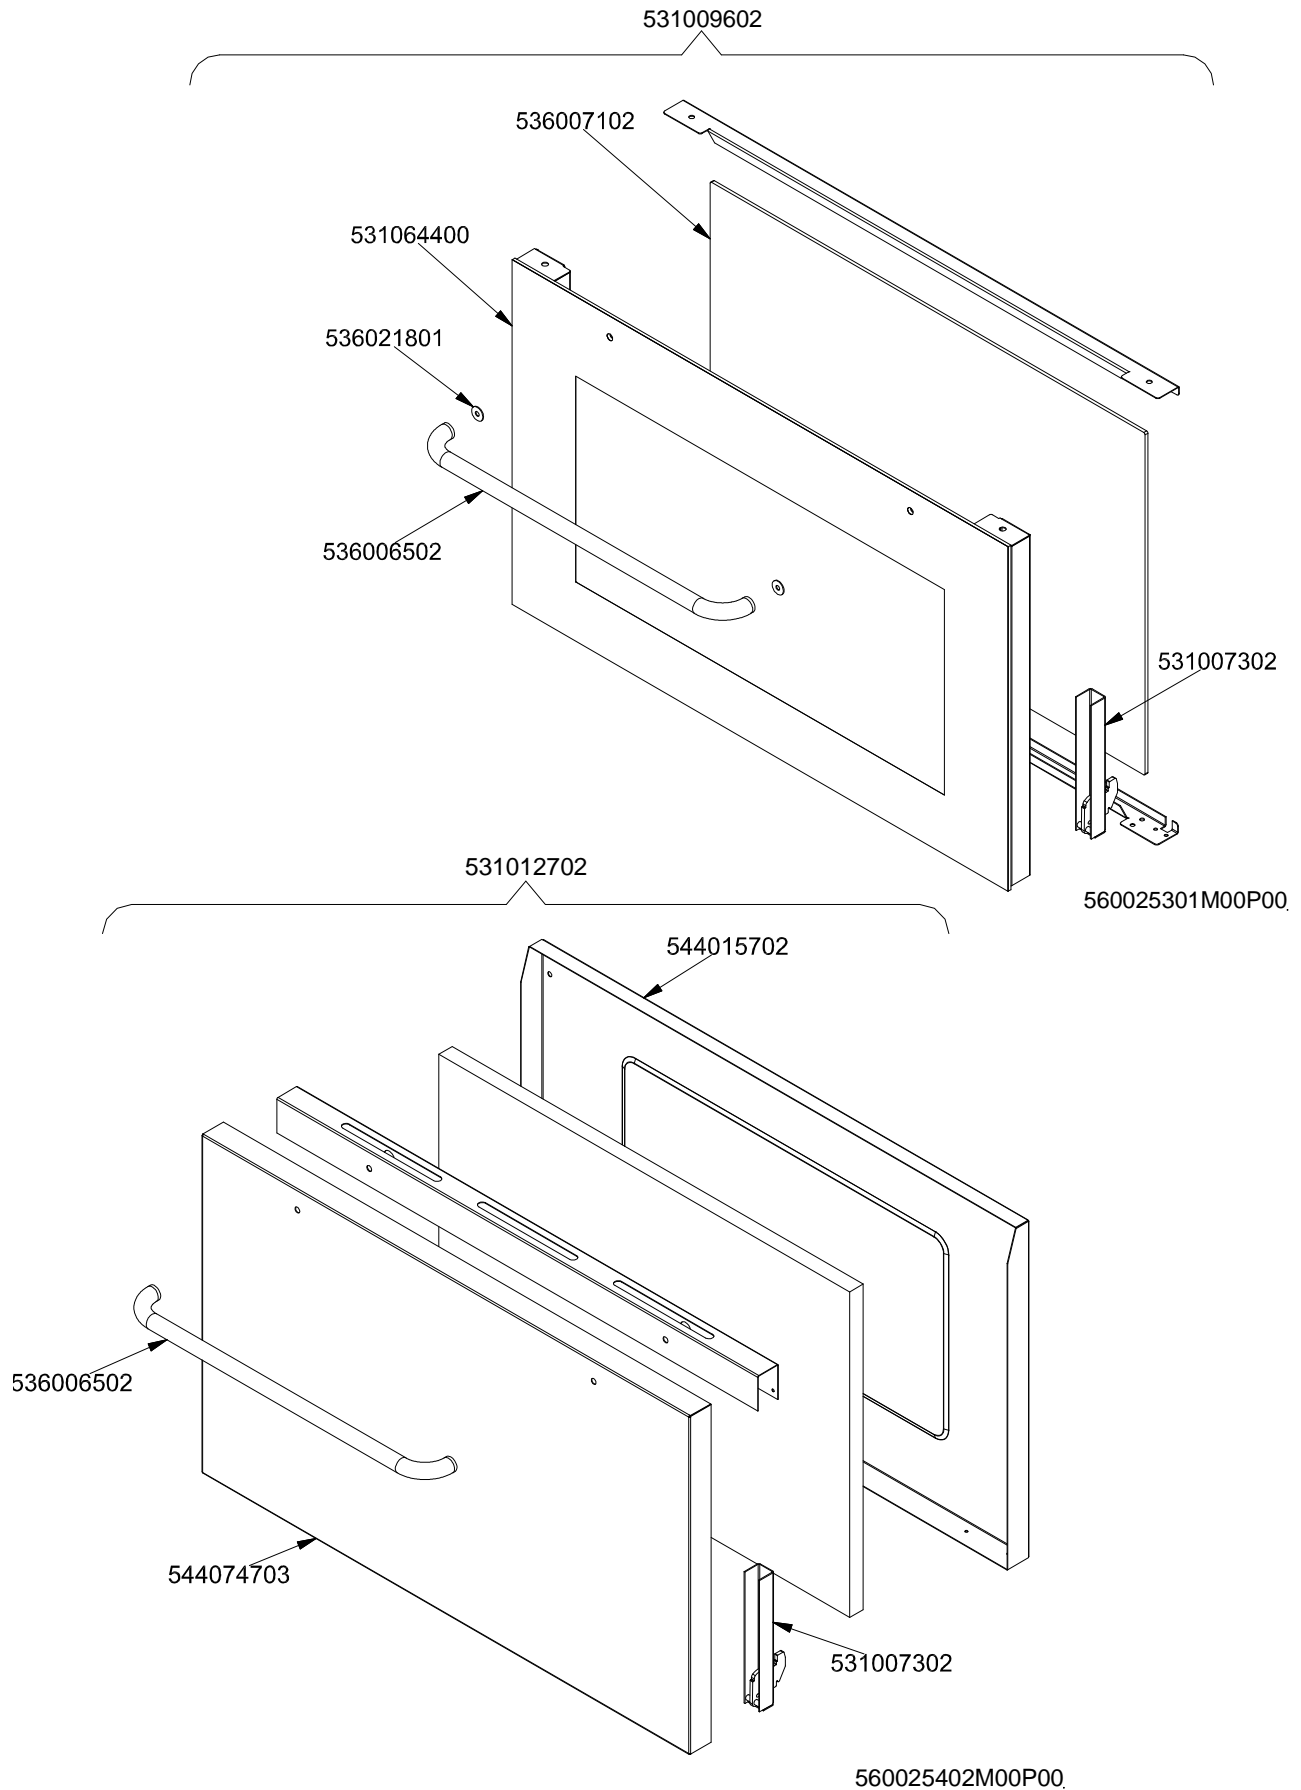

560003802M00P00.

MAGIC SNACK 60

CUCINE / RANGES / HERDE / CUISINIÈRES / N° ≥ 0310

FORNO / OVEN / BACKOFEN / FOUR / CF-8 10 10/6

PORTE / DOORS / TÜREN / PORTES ≥ 0706

PC-E

Page	Pos	Code	Description
001		537002200	ELECTRICAL PLATE D.180 W1500 V230
001		537002100	ELECTRICAL PLATE D.145 W1000 V230
001		537002300	ELECTRICAL PLATE D.220 W2000 V230
001		541026900	NEUTRAL SPACER 800
001		544043701	UPPER PLATE CF-8E
001		544216201	UPPER PLATE CF-8E/A (NEW MOD.)
001		544083001	CONTROL PANEL FOR RANGE CFM-8ET
001		544044202	CONTROL PANEL CF-8E
001		544044401	SIDE NEW CF-8
001		531008100	ADJUSTABLE LEG H9 CHROME
002		539024000	SIGN PLATE FOR OVEN SELECTOR
002		537019201	OVEN COMMUTATOR MULTIF.60+65
002		536013800	KNOB D.70 BLACK 6*5 WITH SPRING
002		539023301	ADHESIVE GRADUATED*EL.MULTIF.COMM.
002		537014100	WHITE WARNING LIGHT 250V
002		537014200	GREEN WARNING LIGHT 250V
002		539023900	SIGN PLATE FOR OVEN TEMPERATURE
002		537019101	THERMOSTAT MONOPHAS.050-320°C F.MF
002		539023800	SIGN PLATE FOR OVEN TIMER
002		539023501	ADHESIVE GRAD.DISC *E.MULTIF.TERM.
002		537019300	TIMER FOR MULTIFUNCTION OVEN
002		537019301	
002		537006200	UPPER OVEN HEATING EL.1000+2000W
002		533095900	PIN FOR GRIDSHOLDER SUPPORT CF 60
002		539023400	ADHESIVE GRADUATED DISC F.KNOB
002		537019000	CIRCULAR HEATING ELEMENT FOR OVEN
002		537006800	FAN 240V CF-62
002		533084801	PANEL SPACER OF AIR DIFF.MAXI OVEN
002		534009100	GRILL PROTECTION CF-8/10
002		537005400	OVEN BULB 15W 300°C
002		537007900	OVEN BULB-SOCKET
002		536011301	OVEN GASKET CF-8/10 *FE*
002		531057900	LHD GRIDS HOLDER FOR MAXI-OVEN
002		531006701	MAXI OVEN GRID FOR S60/65
002		537006300	LOWER OVEN HEATING EL.W1750 230CF8/
002		531012402	DOOR WHEEL HOLDER FOR MAXI OVEN
002		533079700	LOCK SPRING FOR BULB §3/§4
002		531057800	RHD GRIDS HOLDER FOR MAXI-OVEN
003		536007102	
003		531064400	EXTERNAL GLASS MAXI OVEN DOOR+FRAME
003		536021801	DOOR HANDLE SPACER FOR MAXI OVEN
003		536006502	OVEN DOOR HANDLE 60LINE AL.
003		531007302	DOOR HINGE FOR MAXI OVEN 60.LINE
003		531012702	STAINLESS STEEL OVEN DOOR 60 LINE
003		544015702	INNER-DOOR FOR MAXI OVEN OF 60LINE
003		544074703	S/S MAXI OVEN DOOR PANEL
004		537000300	COMMUTATOR 7 POSITIONS S.49 16A
004		536002100	KNOB 7 POSITIONS SNACK
004		537014100	WHITE WARNING LIGHT 250V