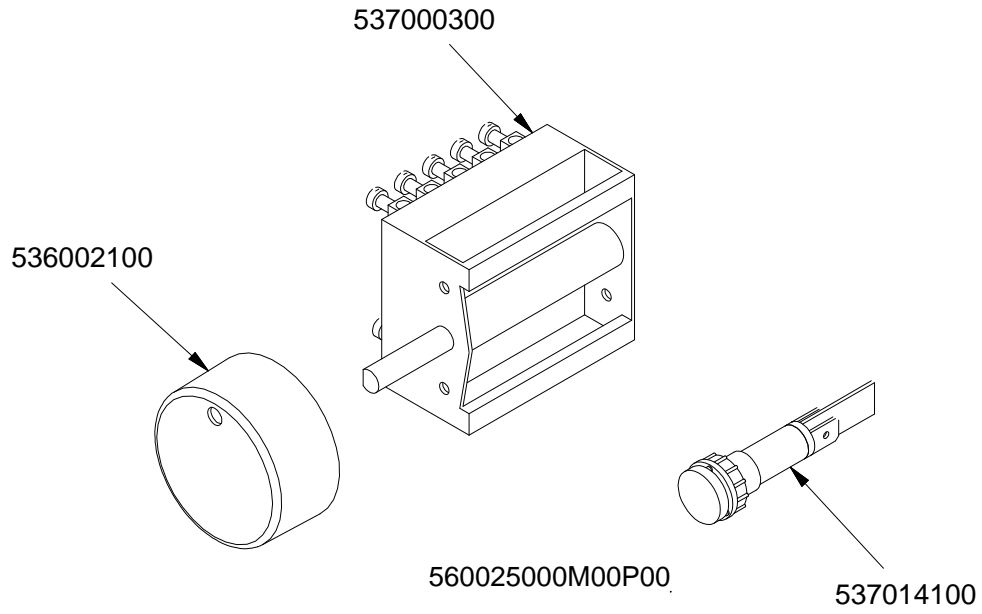

560003802M00P00.

MAGIC SNACK 60

CUCINE / RANGES / HERDE / CUISINIÈRES / N° ≥ 0310

FORNO / OVEN / BACKOFEN / FOUR / CF-8 10 10/6

PORTE / DOORS / TÜREN / PORTES ≥ 0706

PC-E

Page	Pos	Code	Description
001		537002200	ELECTRICAL PLATE D.180 W1500 V230
001		537002100	ELECTRICAL PLATE D.145 W1000 V230
001		537002300	ELECTRICAL PLATE D.220 W2000 V230
001		541026900	NEUTRAL SPACER 800
001		544043701	UPPER PLATE CF-8E
001		544216201	UPPER PLATE CF-8E/A (NEW MOD.)
001		544083001	CONTROL PANEL FOR RANGE CFM-8ET
001		544044202	CONTROL PANEL CF-8E
001		544044401	SIDE NEW CF-8
001		531008100	ADJUSTABLE LEG H9 CHROME
002		539024000	SIGN PLATE FOR OVEN SELECTOR
002		537019201	OVEN COMMUTATOR MULTIF.60+65
002		536013800	KNOB D.70 BLACK 6*5 WITH SPRING
002		539023301	ADHESIVE GRADUATED*EL.MULTIF.COMM.
002		537014100	WHITE WARNING LIGHT 250V
002		537014200	GREEN WARNING LIGHT 250V
002		539023900	SIGN PLATE FOR OVEN TEMPERATURE
002		537019101	THERMOSTAT MONOPHAS.050-320°C F.MF
002		539023800	SIGN PLATE FOR OVEN TIMER
002		539023501	ADHESIVE GRAD.DISC *E.MULTIF.TERM.
002		537019300	TIMER FOR MULTIFUNCTION OVEN
002		537019301	
002		537006200	UPPER OVEN HEATING EL.1000+2000W
002		533095900	PIN FOR GRIDSHOLDER SUPPORT CF 60
002		539023400	ADHESIVE GRADUATED DISC F.KNOB
002		537019000	CIRCULAR HEATING ELEMENT FOR OVEN
002		537006800	FAN 240V CF-62
002		533084801	PANEL SPACER OF AIR DIFF.MAXI OVEN
002		534009100	GRILL PROTECTION CF-8/10
002		537005400	OVEN BULB 15W 300°C
002		537007900	OVEN BULB-SOCKET
002		536011301	OVEN GASKET CF-8/10 *FE*
002		531057900	LHD GRIDS HOLDER FOR MAXI-OVEN
002		531006701	MAXI OVEN GRID FOR S60/65
002		537006300	LOWER OVEN HEATING EL.W1750 230CF8/
002		531012402	DOOR WHEEL HOLDER FOR MAXI OVEN
002		533079700	LOCK SPRING FOR BULB §3/§4
002		531057800	RHD GRIDS HOLDER FOR MAXI-OVEN
003		536007102	
003		531064400	EXTERNAL GLASS MAXI OVEN DOOR+FRAME
003		536021801	DOOR HANDLE SPACER FOR MAXI OVEN
003		536006502	OVEN DOOR HANDLE 60LINE AL.
003		531007302	DOOR HINGE FOR MAXI OVEN 60.LINE
003		531012702	STAINLESS STEEL OVEN DOOR 60 LINE
003		544015702	INNER-DOOR FOR MAXI OVEN OF 60LINE
003		544074703	S/S MAXI OVEN DOOR PANEL
004		537000300	COMMUTATOR 7 POSITIONS S.49 16A
004		536002100	KNOB 7 POSITIONS SNACK
004		537014100	WHITE WARNING LIGHT 250V