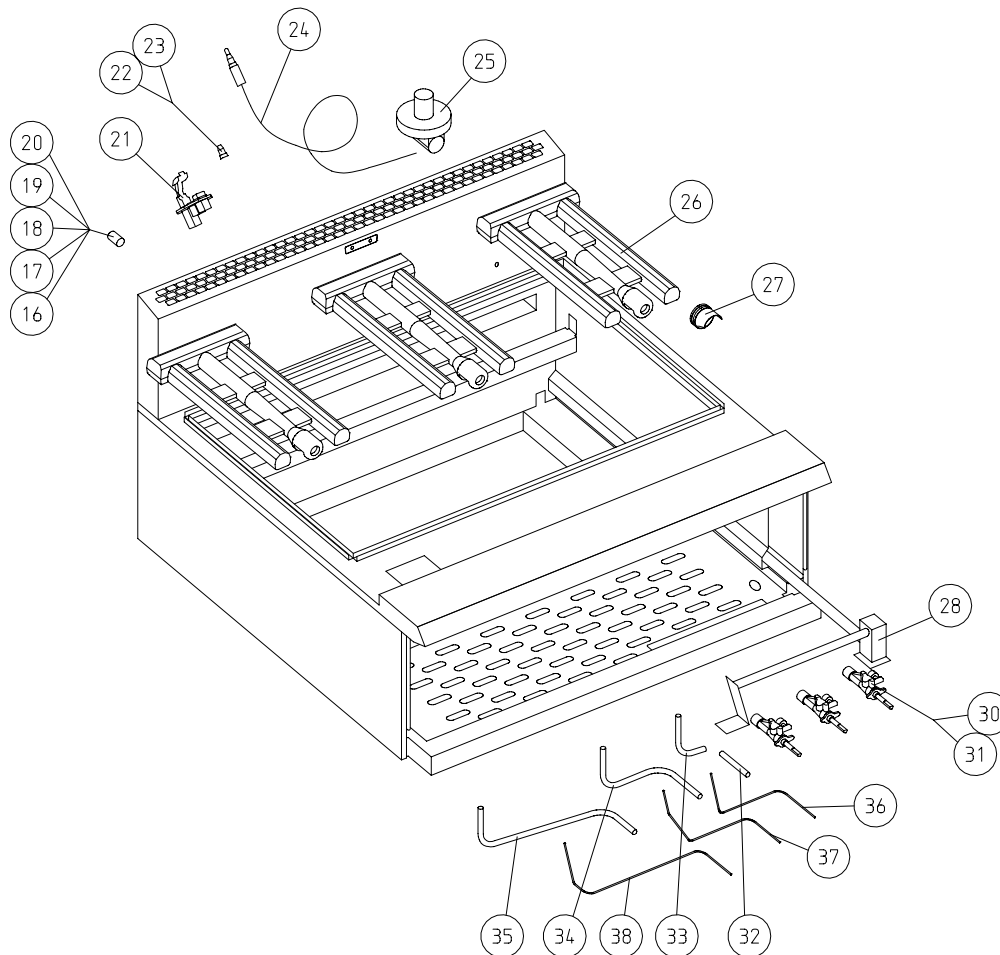

G2941 Cast Griddle

Fitments

Item	Spares No.	Description
1.	535810014	Splash guard
2.	535810016	Griddle plate
3.	535810015	Capping channel
4.	535810002	Rope seal
5.	535810003	Hob assembly
6.	535830006	Upper front facia assembly
7.	535830007	Lower front facia
8.	535820009	Control knob
9.	535820012	Magnetic door catch (not shown)

Item	Spares No.	Description
10.	535820011	Fat jug assembly
11.	535820013	Adjustable foot
12.	535820015	Outer side panel - LH
13.	535820016	Outer side panel - RH
14.	535810004	Outer back panel
15.	535810005	Flue panel

G2941 Cast Griddle

Controls

Item	Spares No.	Description
16.	535810017	RH/LH burner injector (nat.)
17.	535810018	Centre burner injector (nat.)
18.	535820020	Injector holder (prop.)
19.	535810019	RH/LH amal jet (prop.)
20.	535810020	Centre amal jet (prop.)
21.	535820022	Pilot burner
22.	535820023	Pilot jet (nat.)
23.	535820024	Pilot jet (prop.)
24.	535820025	Thermocouple
25.	535820026	Gas governor (nat.)
26.	535820027	Burner

Item	Spares No.	Description
27.	535820028	Burner aeration shroud
28.	535830014	Float rail assembly
29.	535820030	Pressure test nipple (not shown)
30.	535800020	Gas control valve (natural gas)
31.	535800020	Gas control valve (propane gas)
32.	535820033	RH Burner pipe (tap to elbow)
33.	535810021	RH Burner pipe (elbow to burner)
34.	535810022	Centre burner pipe
35.	535810023	LH burner pipe
36.	535810024	RH pilot pipe
37.	535810025	Centre pilot pipe
38.	535810026	LH pilot pipe