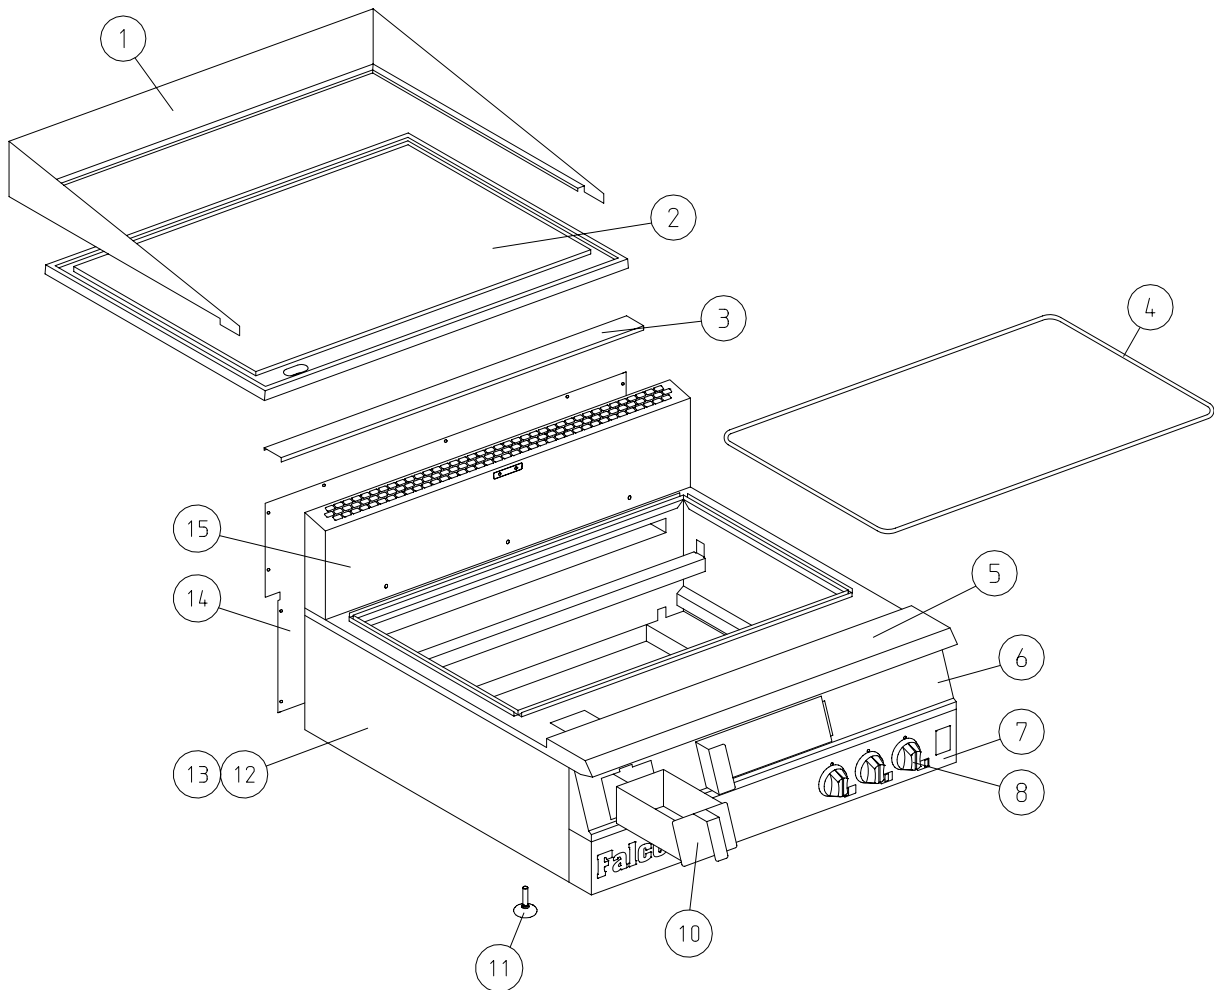

G2941 Cast Griddle

Fitments

Item	Spares No.	Description
1.	535810014	Splash guard
2.	535810016	Griddle plate
3.	535810015	Capping channel
4.	535810002	Rope seal
5.	535810003	Hob assembly
6.	535830006	Upper front facia assembly
7.	535830007	Lower front facia
8.	535820009	Control knob
9.	535820012	Magnetic door catch (not shown)

Item	Spares No.	Description
10.	535820011	Fat jug assembly
11.	535820013	Adjustable foot
12.	535820015	Outer side panel - LH
13.	535820016	Outer side panel - RH
14.	535810004	Outer back panel
15.	535810005	Flue panel

G2941 Cast Griddle

Controls

Item	Spares No.	Description
16.	535810017	RH/LH burner injector (nat.)
17.	535810018	Centre burner injector (nat.)
18.	535820020	Injector holder (prop.)
19.	535810019	RH/LH amal jet (prop.)
20.	535810020	Centre amal jet (prop.)
21.	535820022	Pilot burner
22.	535820023	Pilot jet (nat.)
23.	535820024	Pilot jet (prop.)
24.	535820025	Thermocouple
25.	535820026	Gas governor (nat.)
26.	535820027	Burner

Item	Spares No.	Description
27.	535820028	Burner aeration shroud
28.	535830014	Float rail assembly
29.	535820030	Pressure test nipple (not shown)
30.	535800020	Gas control valve (natural gas)
31.	535800020	Gas control valve (propane gas)
32.	535820033	RH Burner pipe (tap to elbow)
33.	535810021	RH Burner pipe (elbow to burner)
34.	535810022	Centre burner pipe
35.	535810023	LH burner pipe
36.	535810024	RH pilot pipe
37.	535810025	Centre pilot pipe
38.	535810026	LH pilot pipe