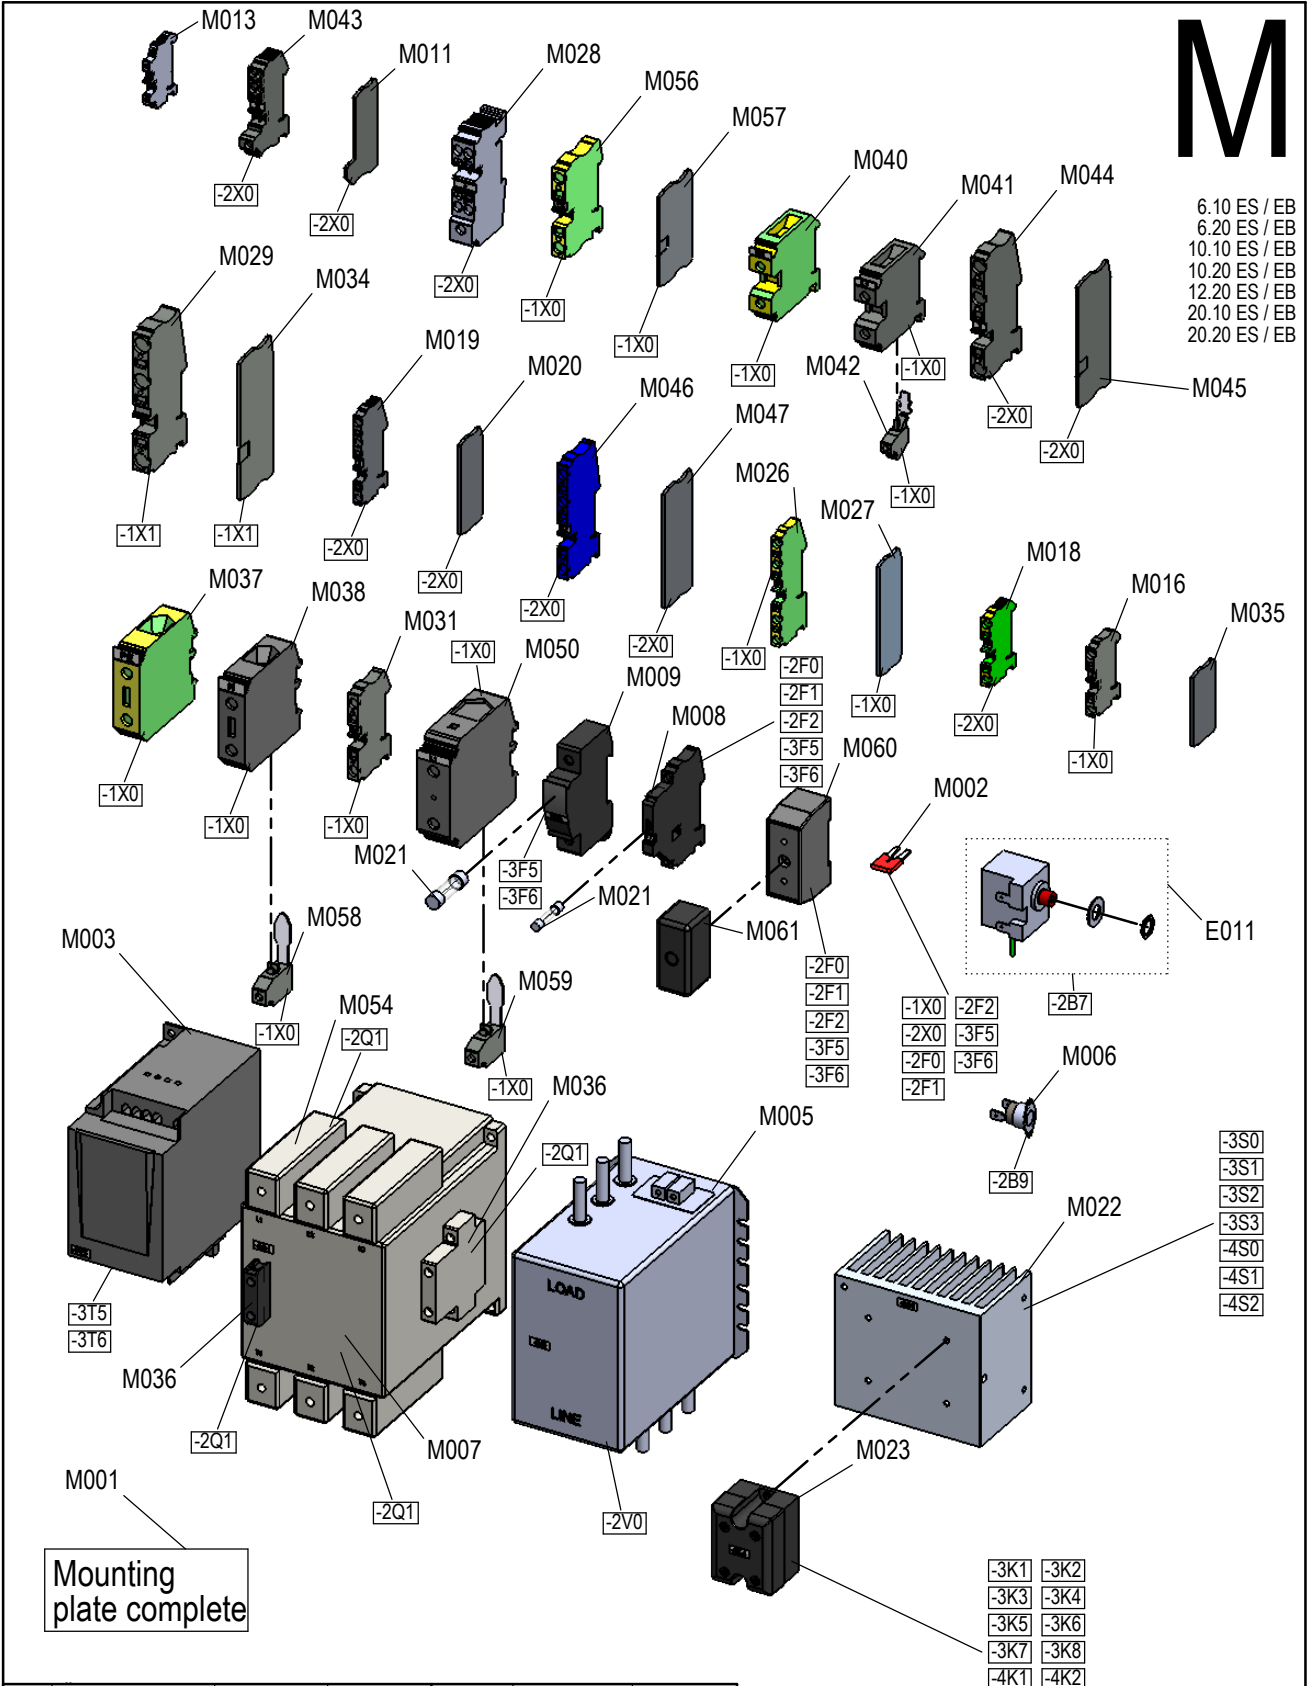

M

6.10 ES / EB
6.20 ES / EB
10.10 ES / EB
10.20 ES / EB
12.20 ES / EB
20.10 ES / EB
20.20 ES / EB

Laufende Verbesserungen des Produkts können Änderungen der Spezifikationen ohne expliziten Hinweis bedingen. Continuous improvements to the product may mean changes to the specification are made without explicit mention. 9965026_02 © 2015 Manitowoc.

Mounting plate complete

01	AM 2016/005	Jan 27, 16	aneumeie	Drawn	28.10.2015	aruhdorf
02	aktualisiert	Jul 17, 18	aneumeie	App.	Jul 17, 18	aneumeie
Rev	Remarks	Date	Name		Date	Name

- -3K1 -3K2
- -3K3 -3K4
- -3K5 -3K6
- -3K7 -3K8
- -4K1 -4K2
- -4K3 -4K4
- -4K5 -4K6