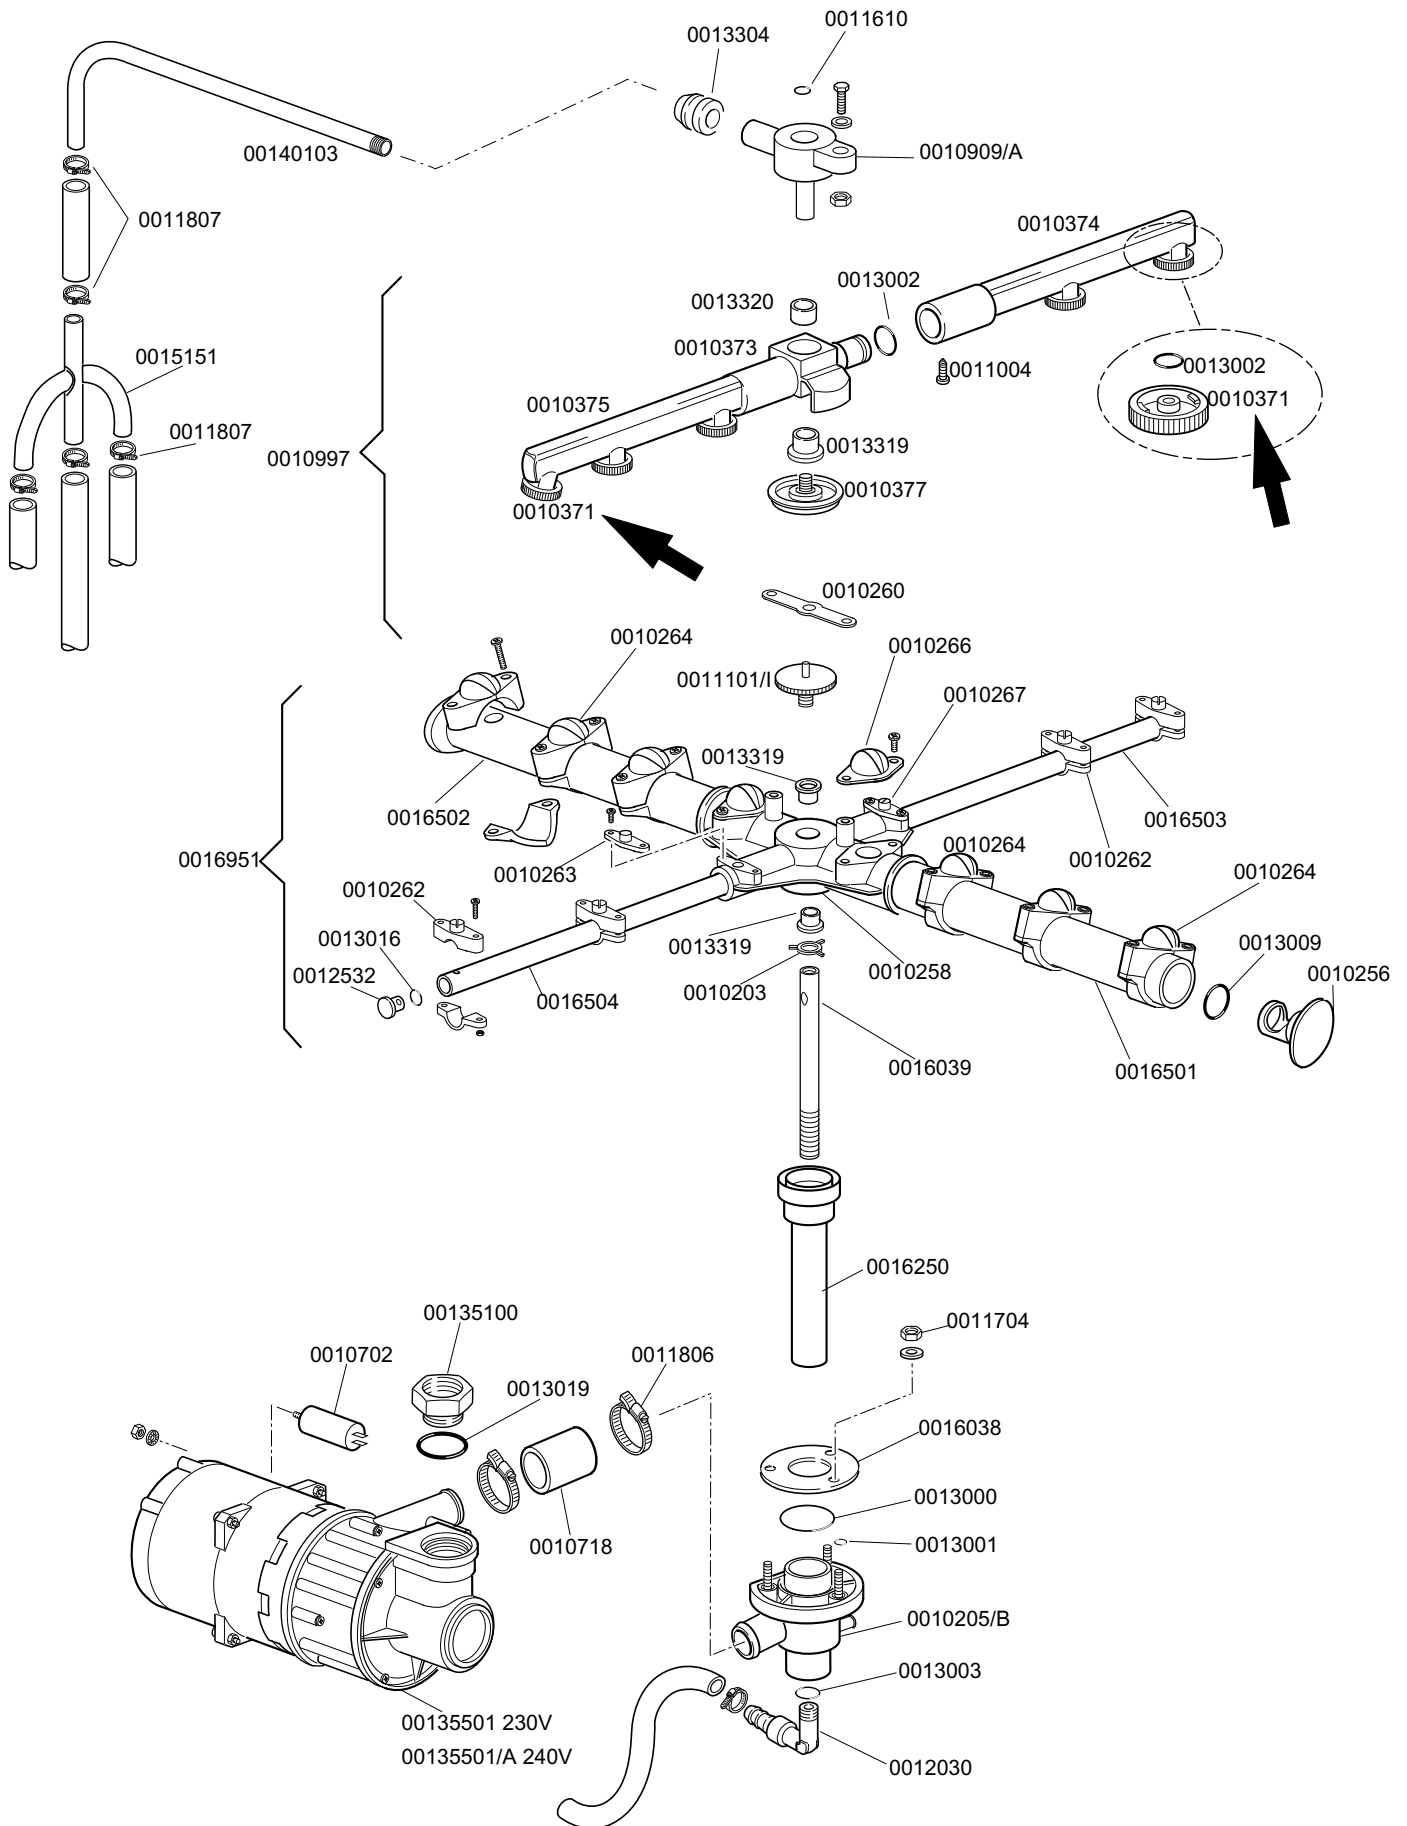

KROMO

**TABLE
KI4230**

**REV
02**

GLASSWASHER K 40