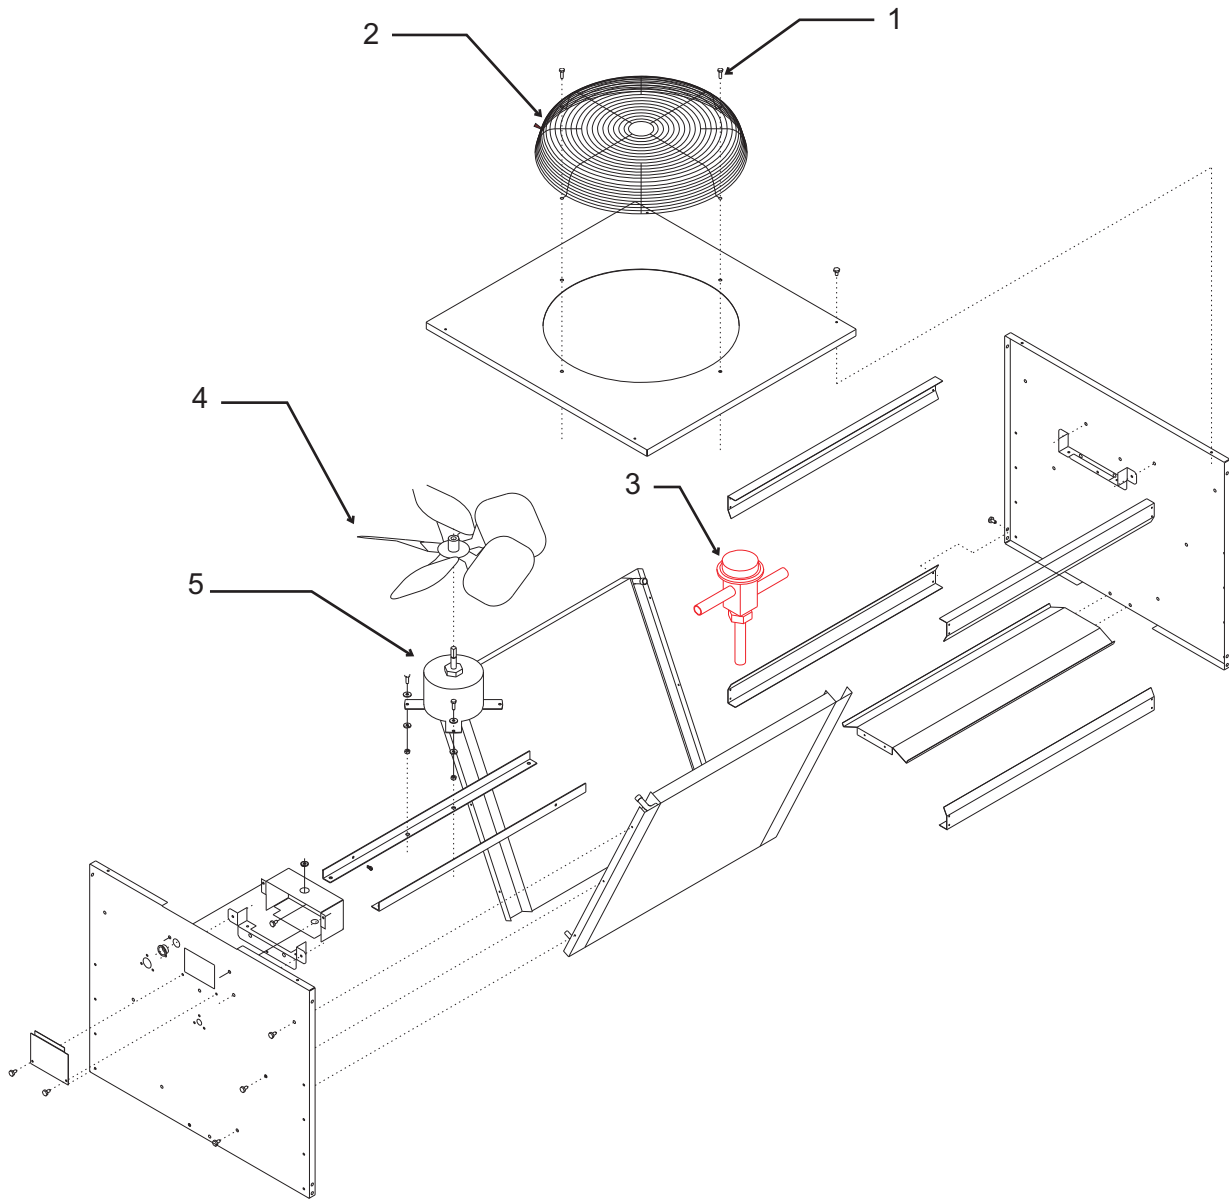

# Bins, Condensers, and Accessories Service Parts

## ERC V Coil Condenser, ERC611, ERC2086, ER2C6810, ER2C1316

Item Number	Part Number	Description
1	03-1645-01	Screw
2	02-3770-01	Fan guard
3	16-1044-01	Headmaster, ERC611
4	18-8820-01	Fan blade
5	12-2717-01	Fan motor

**Not Shown:**

- A37169-001 Leg - fits all
- A37296-001 Leg brace,
- 03-1645-01 Screw for legs

**ERC611:**

- 16-0850-01 Quick connect, discharge
- 16-0850-03 Quick connect, liquid

**ER680, 1086, ER2C6810, 1316:**

- 16-1057-04 Quick connect, discharge
- 16-1057-03 Quick connect, liquid

Fan motor run capacitor: 18-8878-01

Line set ends: kTE4 (set of all 4)

Eclipse line set ends: KTE6 (set of all 6)