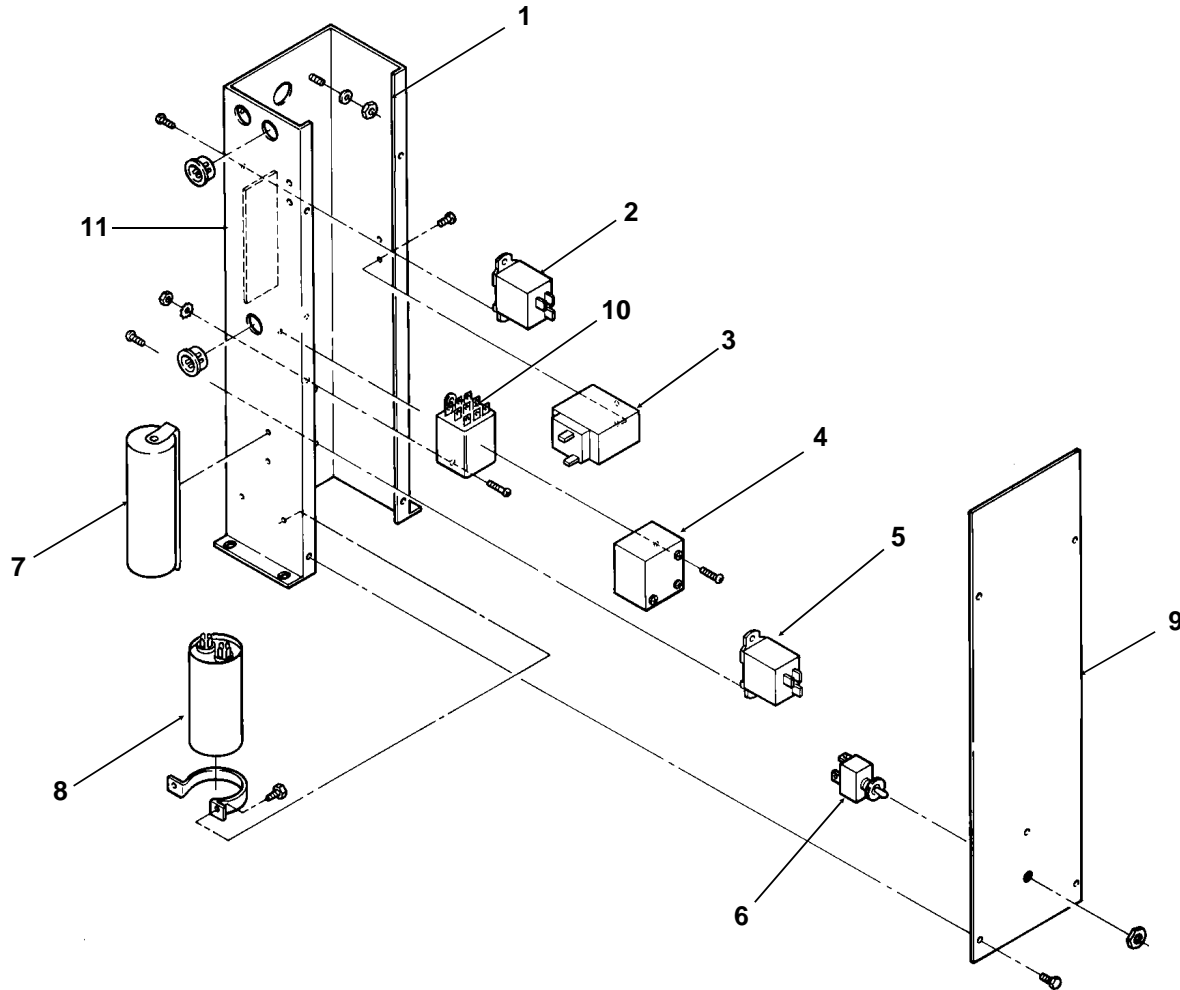

Item Number	Part Number	Description
1	C80300402	Top panel, rt. side SS
2	C80472802	Right side panel, SS
3	C80449201	Pump cover
4	C80316007	Front panel (flat) complete, SS
	C86695701	Front panel, rounded corners, complete
	C39902100	Gasket, order by the foot. 49" req.
	C80306201	Liner
5	C80285402	Compressor deck, metal only
	C80317301	Base liner
6	C80304602	Top panel, lft side SS
7	C80559302	Emblem, grey
8	C44695102	Thumbscrew
9	C38990905	Screw
10	C43210900	Insert for front panel screw
Not Illustrated		
11	C35926400	Thumbscrew for bin thermo bracket
12	C34196202	Bin thermostat bracket

SLE300 Service Parts

Freezing Compartment & Water System

Item Number	Part Number	Description
1	C80307802	Water distributor pan
2	C80561501	Plastic tube stand-off (not shown, attached to left evap)
3	C90100100	Adjustment Bracket & Tube
4	C80562201	Ice thickness probe tube
5	C11800501	Ice size heater
6	C28037301	Ice size thermostat
7	C80304601	Front evap support
8	C35926400	Thumb screw
9	C80308001	Evap support assembly
10	C80315801	Splash shield
11	C80333401	Drain assembly complete
12	C80283601	Float valve
13	C80300901	Valve bracket
14	C44697000	Tubing, 1/4" poly
15	C80323901	Water inlet adapter
16	C80375001	Ice rack
17a	C80359604	Left evaporator
17b	C80359601	Right Evaporator
18	C80451901	PVC Drain fitting
19	C80452101	Grommet
20	C80451801	Male connector
21	C80452001	Drain washer

Not Illustrated:

22	C80452301	Drain tube assembly
23	C01231300	Thumb nut
24	C80465201	Top evaporator bracket

SLE300 Service Parts

Control Box

Item Number	Part Number	Description
1	no number	Control box
2	C28037301	Ice size thermostat
3	C46297900	High pressure cut out
4	C80193104	Compressor start relay
5	C80582201	Bin thermostat
6	C80012902	Ice/Off/Wash switch
7	C18381904	Start capacitor
8	C43753903	Run capacitor
9	C80315201	Control box cover (lower)
	C80306801	Control box cover (upper)
10	C80324101	Harvest relay
11	C18223900	Terminal block