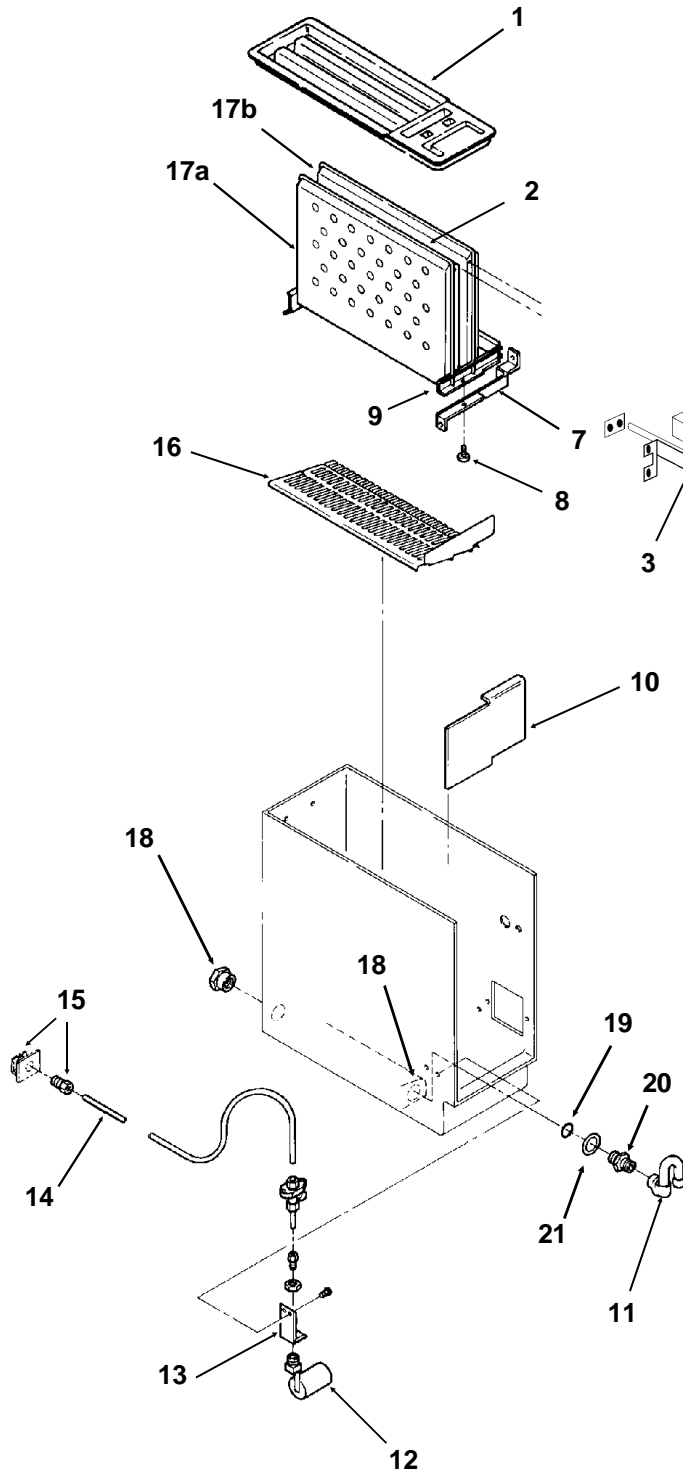

Item Number	Part Number	Description
1	C80300402	Top panel, rt. side SS
2	C80472802	Right side panel, SS
3	C80449201	Pump cover
4	C80316007	Front panel (flat) complete, SS
	C86695701	Front panel, rounded corners, complete
	C39902100	Gasket, order by the foot. 49" req.
	C80306201	Liner
5	C80285402	Compressor deck, metal only
	C80317301	Base liner
6	C80304602	Top panel, lft side SS
7	C80559302	Emblem, grey
8	C44695102	Thumbscrew
9	C38990905	Screw
10	C43210900	Insert for front panel screw
Not Illustrated		
11	C35926400	Thumbscrew for bin thermo bracket
12	C34196202	Bin thermostat bracket

SLE300 Service Parts

Freezing Compartment & Water System

Item Number	Part Number	Description
1	C80307802	Water distributor pan
2	C80561501	Plastic tube stand-off (not shown, attached to left evap)
3	C90100100	Adjustment Bracket & Tube
4	C80562201	Ice thickness probe tube
5	C11800501	Ice size heater
6	C28037301	Ice size thermostat
7	C80304601	Front evap support
8	C35926400	Thumb screw
9	C80308001	Evap support assembly
10	C80315801	Splash shield
11	C80333401	Drain assembly complete
12	C80283601	Float valve
13	C80300901	Valve bracket
14	C44697000	Tubing, 1/4" poly
15	C80323901	Water inlet adapter
16	C80375001	Ice rack
17a	C80359604	Left evaporator
17b	C80359601	Right Evaporator
18	C80451901	PVC Drain fitting
19	C80452101	Grommet
20	C80451801	Male connector
21	C80452001	Drain washer

Not Illustrated:

22	C80452301	Drain tube assembly
23	C01231300	Thumb nut
24	C80465201	Top evaporator bracket

SLE300 Service Parts

Control Box

Item Number	Part Number	Description
1	no number	Control box
2	C28037301	Ice size thermostat
3	C46297900	High pressure cut out
4	C80193104	Compressor start relay
5	C80582201	Bin thermostat
6	C80012902	Ice/Off/Wash switch
7	C18381904	Start capacitor
8	C43753903	Run capacitor
9	C80315201	Control box cover (lower)
	C80306801	Control box cover (upper)
10	C80324101	Harvest relay
11	C18223900	Terminal block