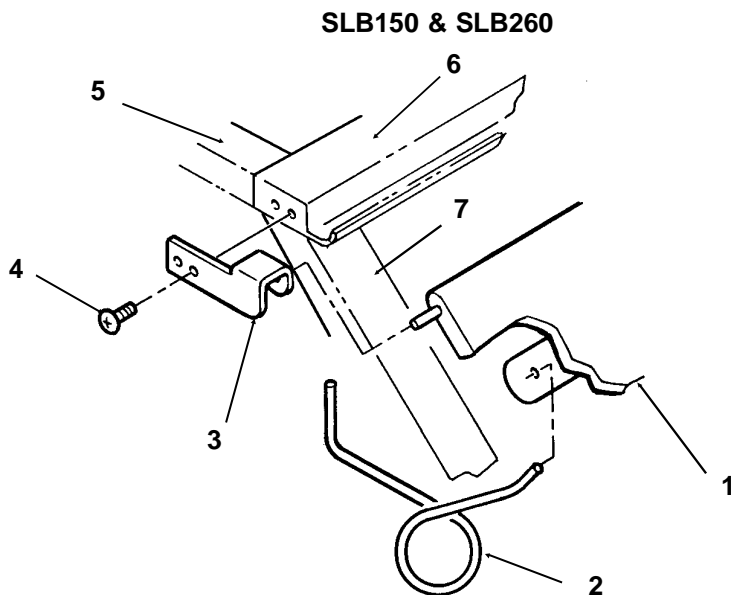

Item Number	Part Number	Description
1	C80300402	Top panel, rt. side SS
2	C80472802	Right side panel, SS
3	C80449201	Pump cover
4	C80316007	Front panel (flat) complete, SS
	C86695701	Front panel, rounded corners, complete
	C39902100	Gasket, order by the foot. 49" req.
	C80306201	Liner
5	C80285402	Compressor deck, metal only
	C80317301	Base liner
6	C80304602	Top panel, lft side SS
7	C80559302	Emblem, grey
8	C44695102	Thumbscrew
9	C38990905	Screw
10	C43210900	Insert for front panel screw
Not Illustrated		
11	C35926400	Thumbscrew for bin thermo bracket
12	C34196202	Bin thermostat bracket

Not Illustrated:

12	C47139709	Fan motor cord
13	C46292701	Relay K1

SLE300 Service Parts

Ice Storage Bins

Item Number	Part Number	Description
1	C80211705	Canopy
2	C80230902	Bin door assembly
3	C80206901	Hinge pin
4	C80209504	Door frame assembly (includes hinge)
5	19-0503-04	Gasket tape, 90"
6	C80206602	Hinge for door, rt.
	C80206601	Hinge for door, left
Not illustrated:		
6	C80399201	Clear button
7	C80511301	Baffle

Item Number	Part Number	Description
1	C19475304	Door Assembly
2	C19629100	Door spring
3	C80299602	Left door hinge
	C80299601	Right door hinge
4	C19632604	Hinge pin
5	19-0503-04	Gasket tape, 90"
6	C80307602	Canopy
7	C80309002	Door frame assy
SLB150 Only		
	C34196203	Bin thermo bracket

Drain Parts:
SLB375 and SLB260
 Female fitting, pn C80205501
 Male fitting, pn C80205301
 Flanged hex nut, pn C80205401
SLB150
 Drain fitting, pn C36619500
 Drain cup, pn C36619600
 Crain cap, pn C36619400