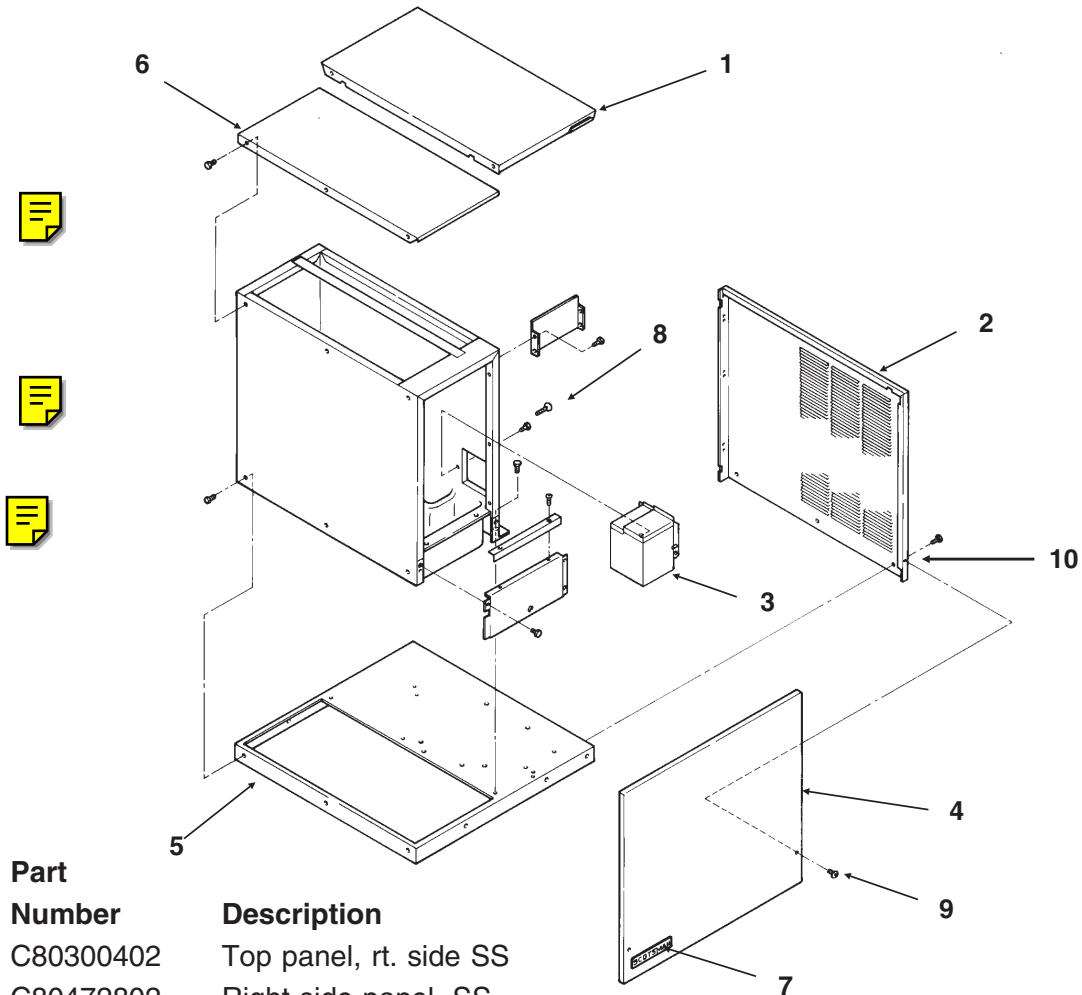

SLE300 Service Parts

Table of Contents

Cabinet	page 2
Air Cooled	page 3
Water Cooled	page 4
Freezing Compartment & Water System	page 5
Control Box	page 6
Bins	page 7
Wiring Diagram	page 8

SLE300 Service Parts Cabinet

Item Number	Part Number	Description
1	C80300402	Top panel, rt. side SS
2	C80472802	Right side panel, SS
3	C80449201	Pump cover
4	C80316007	Front panel (flat) complete, SS
	C86695701	Front panel, rounded corners, complete
	C39902100	Gasket, order by the foot. 49" req.
	C80306201	Liner
5	C80285402	Compressor deck, metal only
	C80317301	Base liner
6	C80304602	Top panel, lft side SS
7	C80559302	Emblem, grey
8	C44695102	Thumbscrew
9	C38990905	Screw
10	C43210900	Insert for front panel screw
Not Illustrated		
11	C35926400	Thumbscrew for bin thermo bracket
12	C34196202	Bin thermostat bracket

SLE300 Service Parts

Freezing Compartment & Water System

Item Number	Part Number	Description
1	C80307802	Water distributor pan
2	C80561501	Plastic tube stand-off (not shown, attached to left evap)
3	C90100100	Adjustment Bracket & Tube
4	C80562201	Ice thickness probe tube
5	C11800501	Ice size heater
6	C28037301	Ice size thermostat
7	C80304601	Front evap support
8	C35926400	Thumb screw
9	C80308001	Evap support assembly
10	C80315801	Splash shield
11	C80333401	Drain assembly complete
12	C80283601	Float valve
13	C80300901	Valve bracket
14	C44697000	Tubing, 1/4" poly
15	C80323901	Water inlet adapter
16	C80375001	Ice rack
17a	C80359604	Left evaporator
17b	C80359601	Right Evaporator
18	C80451901	PVC Drain fitting
19	C80452101	Grommet
20	C80451801	Male connector
21	C80452001	Drain washer