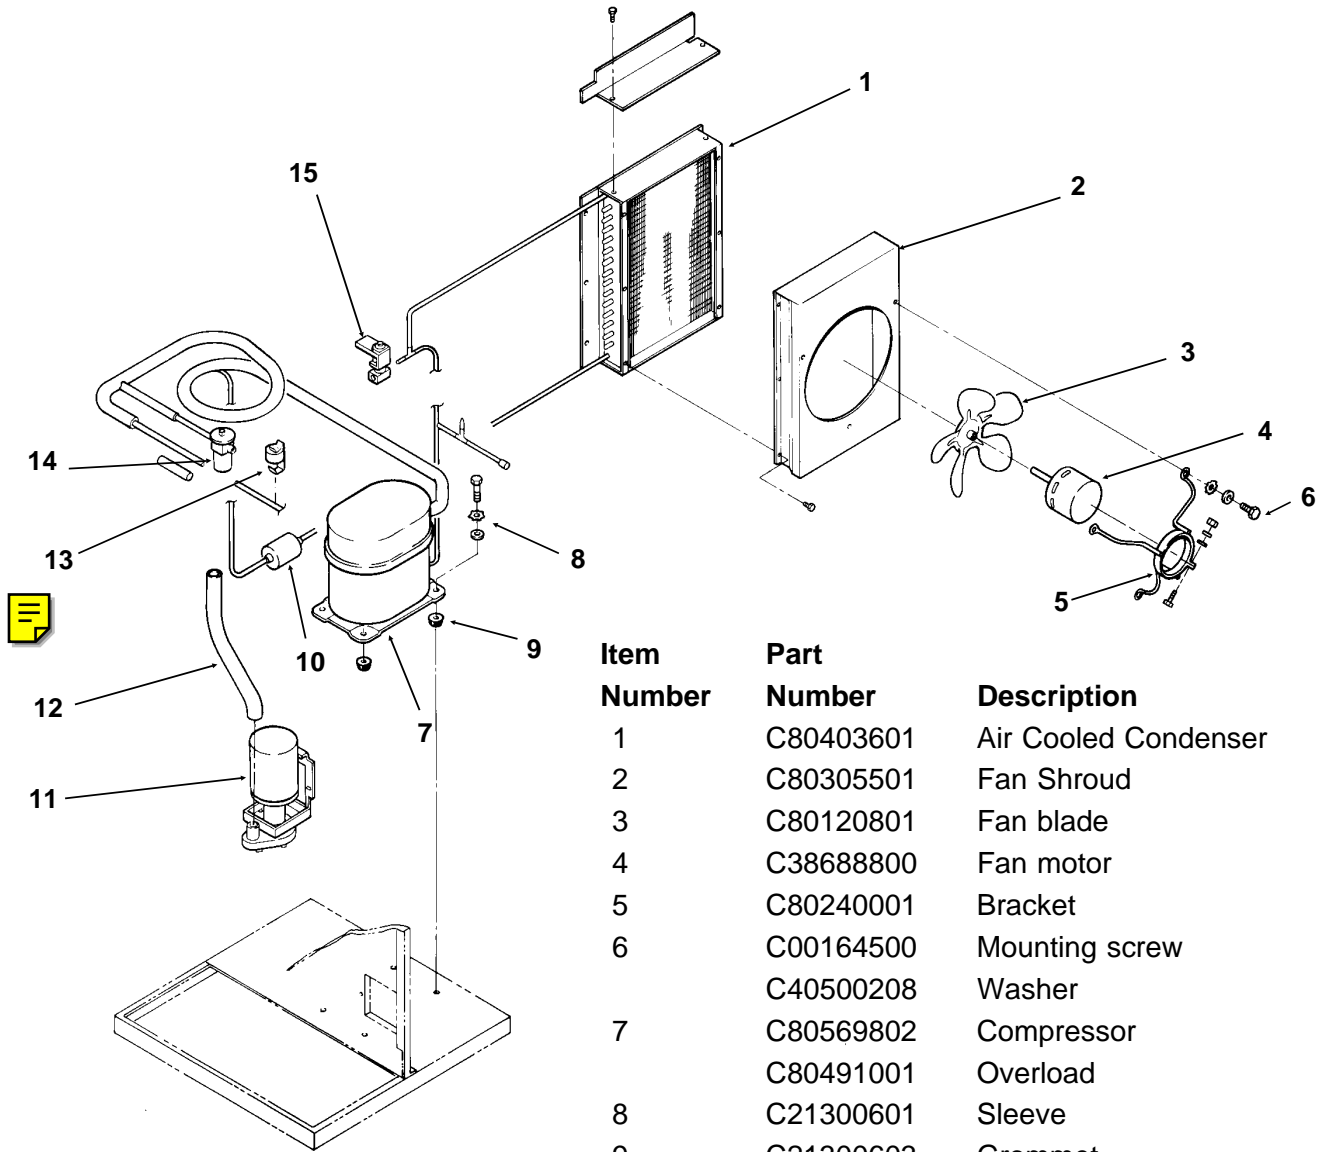

Item Number	Part Number	Description
1	C80300402	Top panel, rt. side SS
2	C80472802	Right side panel, SS
3	C80449201	Pump cover
4	C80316007	Front panel (flat) complete, SS
	C86695701	Front panel, rounded corners, complete
	C39902100	Gasket, order by the foot. 49" req.
	C80306201	Liner
5	C80285402	Compressor deck, metal only
	C80317301	Base liner
6	C80304602	Top panel, lft side SS
7	C80559302	Emblem, grey
8	C44695102	Thumbscrew
9	C38990905	Screw
10	C43210900	Insert for front panel screw
Not Illustrated		
11	C35926400	Thumbscrew for bin thermo bracket
12	C34196202	Bin thermostat bracket

SLE300 Service Parts

Air Cooled Refrigeration

Item Number	Part Number	Description
1	C80403601	Air Cooled Condenser
2	C80305501	Fan Shroud
3	C80120801	Fan blade
4	C38688800	Fan motor
5	C80240001	Bracket
6	C00164500	Mounting screw
	C40500208	Washer
7	C80569802	Compressor
	C80491001	Overload
8	C21300601	Sleeve
9	C21300603	Grommet
10	C21057414	Drier
11	C80306601	Water pump
12	C00898200	Tube
13	C80582701	Harvest termination thermostat
14	C80638902	Thermo Exp. Valve
15	12-2417-21	Hot gas valve body & coil

SLE300 Service Parts

Freezing Compartment & Water System

Item Number	Part Number	Description
1	C80307802	Water distributor pan
2	C80561501	Plastic tube stand-off (not shown, attached to left evap)
3	C90100100	Adjustment Bracket & Tube
4	C80562201	Ice thickness probe tube
5	C11800501	Ice size heater
6	C28037301	Ice size thermostat
7	C80304601	Front evap support
8	C35926400	Thumb screw
9	C80308001	Evap support assembly
10	C80315801	Splash shield
11	C80333401	Drain assembly complete
12	C80283601	Float valve
13	C80300901	Valve bracket
14	C44697000	Tubing, 1/4" poly
15	C80323901	Water inlet adapter
16	C80375001	Ice rack
17a	C80359604	Left evaporator
17b	C80359601	Right Evaporator
18	C80451901	PVC Drain fitting
19	C80452101	Grommet
20	C80451801	Male connector
21	C80452001	Drain washer