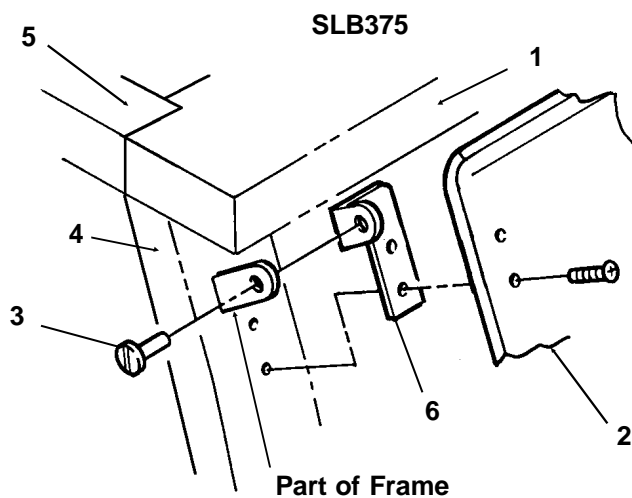

SLE300 Service Parts

Ice Storage Bins

Item Number	Part Number	Description
1	C80211705	Canopy
2	C80230902	Bin door assembly
3	C80206901	Hinge pin
4	C80209504	Door frame assembly (includes hinge)
5	19-0503-04	Gasket tape, 90"
6	C80206602	Hinge for door, rt.
	C80206601	Hinge for door, left
Not illustrated:		
6	C80399201	Clear button
7	C80511301	Baffle