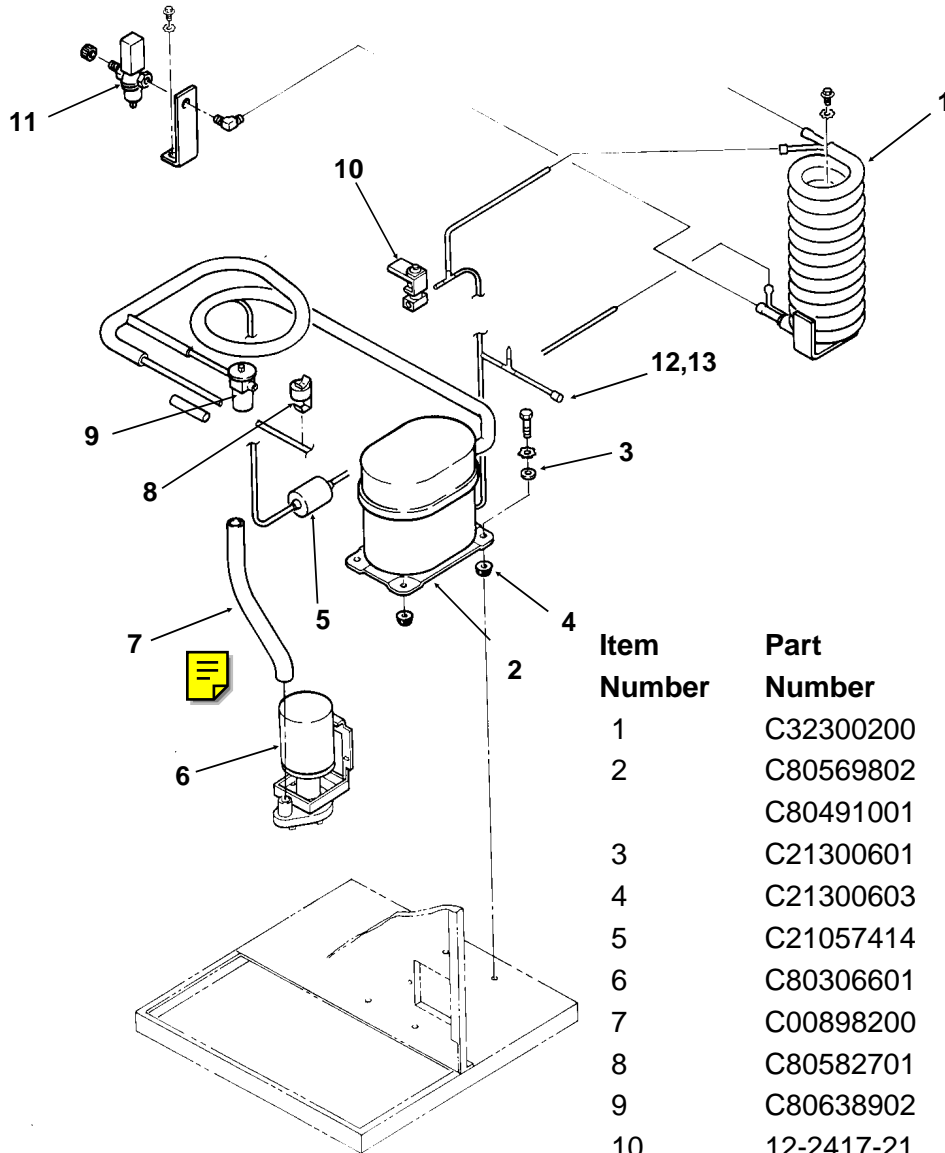

SLE300 Service Parts

Water Cooled Refrigeration

Item Number	Part Number	Description
1	C32300200	Water cooled condenser
2	C80569802	Compressor
	C80491001	Overload
3	C21300601	Sleeve
4	C21300603	Grommet
5	C21057414	Drier
6	C80306601	Water pump
7	C00898200	Tube
8	C80582701	Harvest termination thermostat
9	C80638902	Thermo Exp. Valve
10	12-2417-21	Hot gas valve body & coil
11	C80585401	Water reg valve
12	C26541100	Schrader valve core
13	C32943500	Schrader valve cap