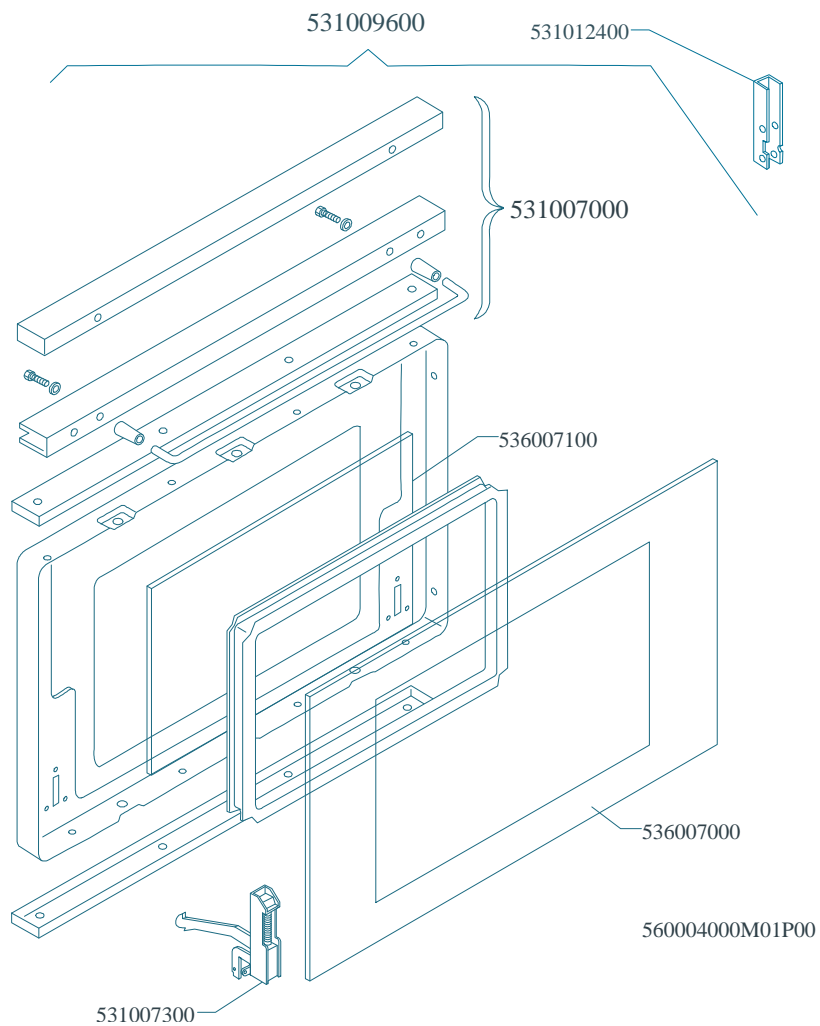

## PORTE / DOORS / TÜREN / PORTES

Page	Pos	Code	Description
001		544044300	SIDE 1000 RANGE
001		531008100	ADJUSTABLE LEG H9 CHROME
002		541027000	NEUTRAL SPACER 1000
002		537002300	ELECTRICAL PLATE D.220 W2000 V230
002		537002200	ELECTRICAL PLATE D.180 W1500 V230
002		537002100	ELECTRICAL PLATE D.145 W1000 V230
002		544043600	UPPER PLATE CF-10E
002		544216400	UPPER PLATE CF-10E/A (OLD MOD.)
002		537000300	COMMUTATOR 7 POSITIONS S.49 16A
002		536002100	KNOB 7 POSITIONS SNACK
002		537014100	WHITE WARNING LIGHT 250V
002		544044101	CONTROL PANEL CF-10E
003		537006200	UPPER OVEN HEATING EL.1000+2000W
003		537006300	LOWER OVEN HEATING EL.W1750 230CF8/
003		537014100	WHITE WARNING LIGHT 250V
003		537014200	GREEN WARNING LIGHT 250V
003		537006100	OVEN THERMOSTAT CF-62/8/10
003		537005700	OVEN COMMUTATOR CF-8/10 EL.
003		536002800	ELECTRIC OVEN KNOB CF-8/10
003		537015500	REDLIGHTED SWITCH
003		537005400	OVEN BULB 15W 300°C
003		534009100	GRILL PROTECTION CF-8/10
003		536011300	OVEN GASKET CF-8/10
003		537007900	OVEN BULB-SOCKET
003		531006700	OVEN GRID FOR CF-8/10
003		534002200	OVEN DRIPPING-PAN CF-8/10
003		531013600	SIDE GRID FOR MAXI/VENTILATED OVEN
004		531012700	STAINLESS STEEL OVEN DOOR CF-8/10
004		531007900	STAINLESS STEEL DOOR WHEEL HOLDER
004		544074700	STAINLESS STEEL OVEN DOOR PANEL
004		541025200	STAINLESS STEEL OVEN DOOR HANDLE
004		531008200	STAINLESS STEEL DOOR HINGE CF-8/10
004		531009600	COMPLETE GLASS OVEN DOOR
004		531012400	GLASS DOOR WHEEL HOLDER CF-8/10
004		531007000	OVEN GLASS DOOR HANDLE CF-8/10
004		536007100	INTERNAL GLASS OVEN DOOR CF-8/10
004		536007000	EXTERNAL GLASS OVEN DOOR CF8/10
004		531007300	GLASS DOOR HINGE CF-8/10