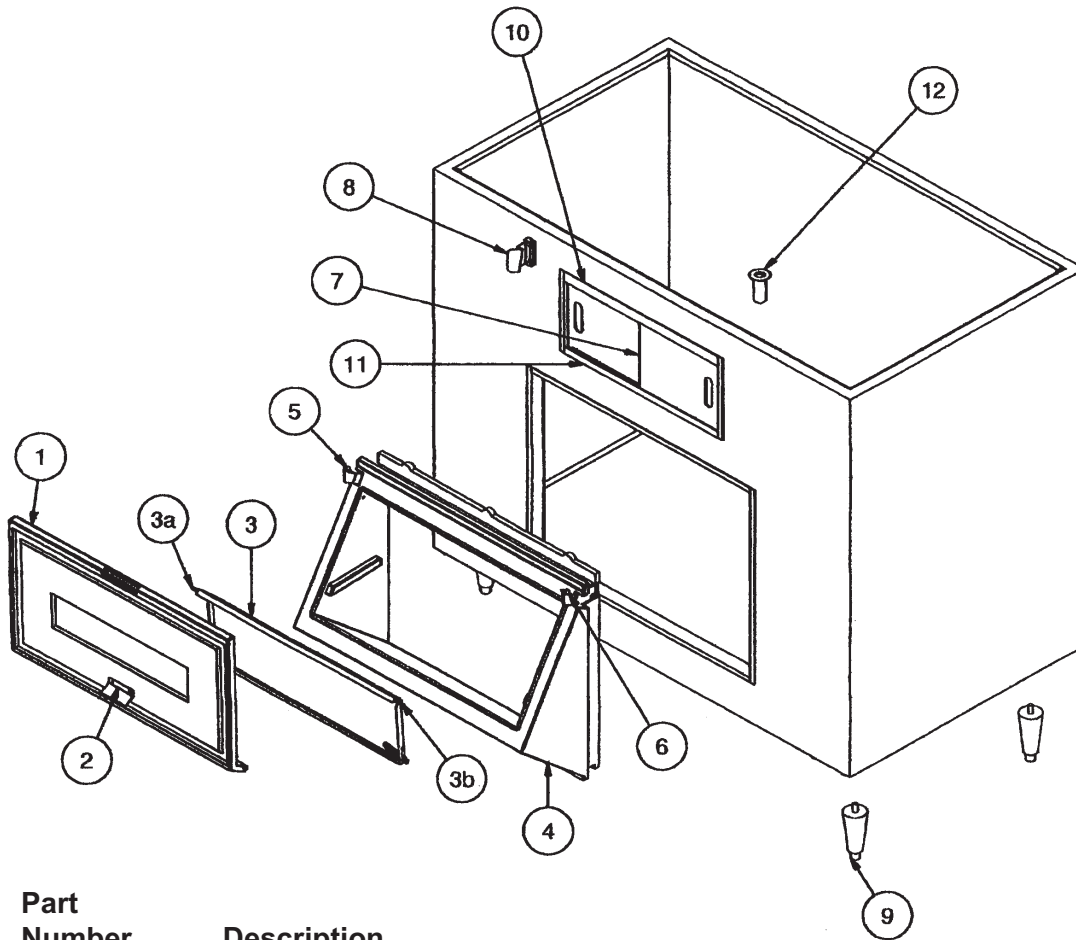

Bins, Condensers, and Accessories Service Parts

BH1100, BH1300, BH1600

Item Number	Part Number	Description		
1	02-4008-02	Door	Not Shown	
2	02-4008-03	Baffle latch bracket	02-4008-16	SS Top Support Frame
3	02-4008-04	Baffle assembly	02-4008-17	48" Plastic Top*
3a	02-4008-23	LH & RH spring loaded hinge kit	02-4008-18	60" Plastic Top*
4	02-4008-07	Snout	02-4008-19	9" Filler Panel
5	02-4008-24	LH & RH door hinges	02-4008-20	13 1/2" Filler Panel
6	part of item 5	RH door hinge	Note: Filler panel sizes changed in late 2005 to these:	
7	02-4008-10	Window (set of 2)	02-4008-21	- 20.5" long 9 inch filler panel
8	02-4008-11	Door latch	02-4008-22	- 20.5" long 13.5 inch filler panel
9	02-4008-12	Leg - each	* hole 45" wide x 20.5 deep	
	KLP2E	Leg, kit of 4, after Dec. 05 production	Hole in plastic top changed in late 2005, prior top no longer available.	
10	02-4008-25	Upper & lower window tracks		
11	part of item 10	Lower window track		
12	02-4008-15	1" plastic drain- includes nut and washer		