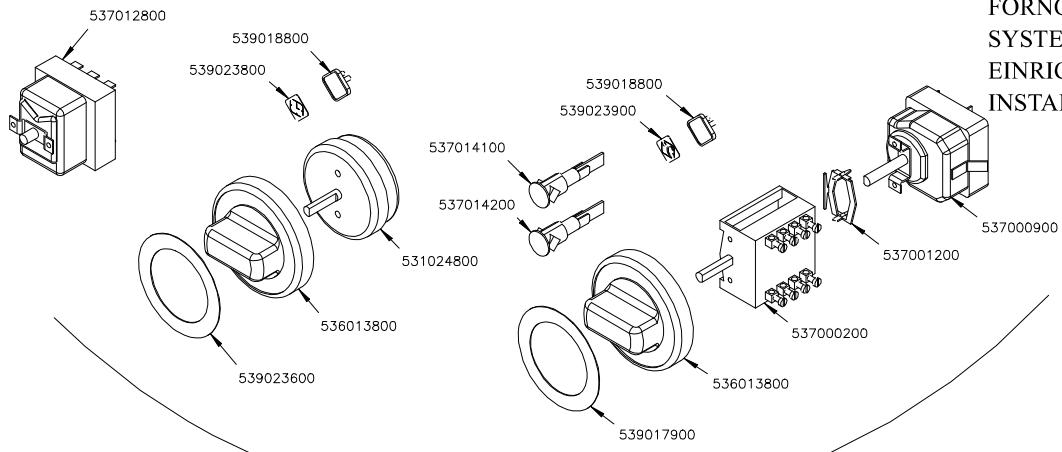

FORNO GN3/1 ELETTRICO IMPIANTO  
SYSTEM OF THE ELECTRICAL OVEN GN 2/1  
EINRICHTUNG DES ELEKTROBACKOFEN GN 2/1  
INSTALLATION DU FOUR A ELECTRIQUE GN 2/1

Page	Pos	Code	Description
001		541097200	NEUTRAL SPACER 712
001		537007700	TERMINAL BLOCK THREEPHASE 40A
001		536012000	HEXAGONAL LOCK NUT PG-21
001		537021900	CABLE SECURING CLAMP V.TEC 21 D.24
001		544191000	UPPER PLATE PC-712E ROUND PLATE
001		537019900	PLATE D.220 W2600 V230
001		537017000	PLATE 220X220 W2600 V230
001		544191300	UPPER PLATE PC-712E SQUARE PLATE
001		544173300	LEFT SIDE PANEL RANGE S.70
001		541104600	CONTROL PANEL CF6-712EV
001		536005200	INOX LEG 2" 120-180 M10
001		544173200	RIGHT SIDE PANEL RANGE S.70
002		539018900	INDEX FOR KNOB
002		537000300	COMMUTATOR 7 POSITIONS S.49 16A
002		536013800	KNOB D.70 BLACK 6*5 WITH SPRING
002		539022500	ADHESIVE GRADUATED DISC FOR KNOB
002		537014100	WHITE WARNING LIGHT 250V
003		544187100	OVEN INNER DOOR GN 2/1 S.70
003		531022900	HINGE DOOR WHEEL HOLDER S.70
003		531022800	LEFT OVEN DOOR HINGE S.70
003		531022700	RIGHT OVEN DOOR HINGE 70LINE
003		544186900	OVEN DOOR GN 2/1 S.70
003		531013100	OVEN DOOR HANDLE OF 70/90-LINE
003		544187200	
003		544187000	OVEN DOOR GN 3/1 S.70
004		533037600	LOCK SPRING FOR BULB
004		536010900	GAS OVEN GASKET GN 3/1 (1620)
004		531030500	LHD SUPPORT GRID FOR OVEN OF 70LINE
004		531030300	OVEN GRID GN 3/1 FOR 70 LINE
004		531030400	RHD SUPPORT GRID FOR OVEN OF 70LINE
004		544365200	70 ELECTRICAL OVEN BOTTOM GN3/1
005		537012800	SAFETY THERMOSTAT 420°C THREEPHASE
005		539018800	INDEX FOR OVEN KNOB
005		539023800	SIGN PLATE FOR OVEN TIMER
005		539023900	SIGN PLATE FOR OVEN TEMPERATURE
005		537014100	WHITE WARNING LIGHT 250V
005		537014200	GREEN WARNING LIGHT 250V
005		531024800	TIMER 120'- 360°
005		536013800	KNOB D.70 BLACK 6*5 WITH SPRING
005		539023600	ADHESIVE GRADUATED DISC FOR KNOB
005		537000900	THERMOSTAT 50-320°C THREEPHASE
005		537001200	FIXING BRACKET FOR THERMOSTAT/COMM.
005		537000200	COMMUTATOR 1 POS. 3PHASE S.49 16A
005		539017900	ADHESIVE GRADUATED DISC FOR KNOB
005		537020900	HEATING ELEMENT 1000W 230V OVEN S70