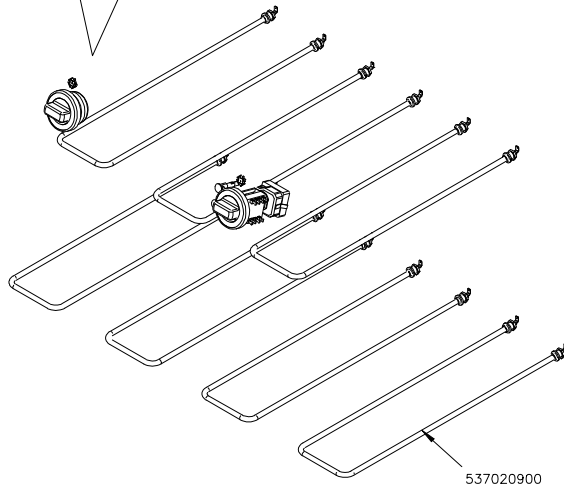

FORNO GN3/1 ELETTRICO IMPIANTO  
SYSTEM OF THE ELECTRICAL OVEN GN 2/1  
EINRICHTUNG DES ELEKTROBACKOFEN GN 2/1  
INSTALLATION DU FOUR A ELECTRIQUE GN 2/1

Page	Pos	Code	Description
001		541097200	NEUTRAL SPACER 712
001		537007700	TERMINAL BLOCK THREEPHASE 40A
001		536012000	HEXAGONAL LOCK NUT PG-21
001		537021900	CABLE SECURING CLAMP V.TEC 21 D.24
001		544191000	UPPER PLATE PC-712E ROUND PLATE
001		537019900	PLATE D.220 W2600 V230
001		537017000	PLATE 220X220 W2600 V230
001		544191300	UPPER PLATE PC-712E SQUARE PLATE
001		544173300	LEFT SIDE PANEL RANGE S.70
001		541104600	CONTROL PANEL CF6-712EV
001		536005200	INOX LEG 2" 120-180 M10
001		544173200	RIGHT SIDE PANEL RANGE S.70
002		539018900	INDEX FOR KNOB
002		537000300	COMMUTATOR 7 POSITIONS S.49 16A
002		536013800	KNOB D.70 BLACK 6*5 WITH SPRING
002		539022500	ADHESIVE GRADUATED DISC FOR KNOB
002		537014100	WHITE WARNING LIGHT 250V
003		544187100	OVEN INNER DOOR GN 2/1 S.70
003		531022900	HINGE DOOR WHEEL HOLDER S.70
003		531022800	LEFT OVEN DOOR HINGE S.70
003		531022700	RIGHT OVEN DOOR HINGE 70LINE
003		544186900	OVEN DOOR GN 2/1 S.70
003		531013100	OVEN DOOR HANDLE OF 70/90-LINE
003		544187200	
003		544187000	OVEN DOOR GN 3/1 S.70
004		533037600	LOCK SPRING FOR BULB
004		536010900	GAS OVEN GASKET GN 3/1 (1620)
004		531030500	LHD SUPPORT GRID FOR OVEN OF 70LINE
004		531030300	OVEN GRID GN 3/1 FOR 70 LINE
004		531030400	RHD SUPPORT GRID FOR OVEN OF 70LINE
004		544365200	70 ELECTRICAL OVEN BOTTOM GN3/1
005		537012800	SAFETY THERMOSTAT 420°C THREEPHASE
005		539018800	INDEX FOR OVEN KNOB
005		539023800	SIGN PLATE FOR OVEN TIMER
005		539023900	SIGN PLATE FOR OVEN TEMPERATURE
005		537014100	WHITE WARNING LIGHT 250V
005		537014200	GREEN WARNING LIGHT 250V
005		531024800	TIMER 120'- 360°
005		536013800	KNOB D.70 BLACK 6*5 WITH SPRING
005		539023600	ADHESIVE GRADUATED DISC FOR KNOB
005		537000900	THERMOSTAT 50-320°C THREEPHASE
005		537001200	FIXING BRACKET FOR THERMOSTAT/COMM.
005		537000200	COMMUTATOR 1 POS. 3PHASE S.49 16A
005		539017900	ADHESIVE GRADUATED DISC FOR KNOB
005		537020900	HEATING ELEMENT 1000W 230V OVEN S70