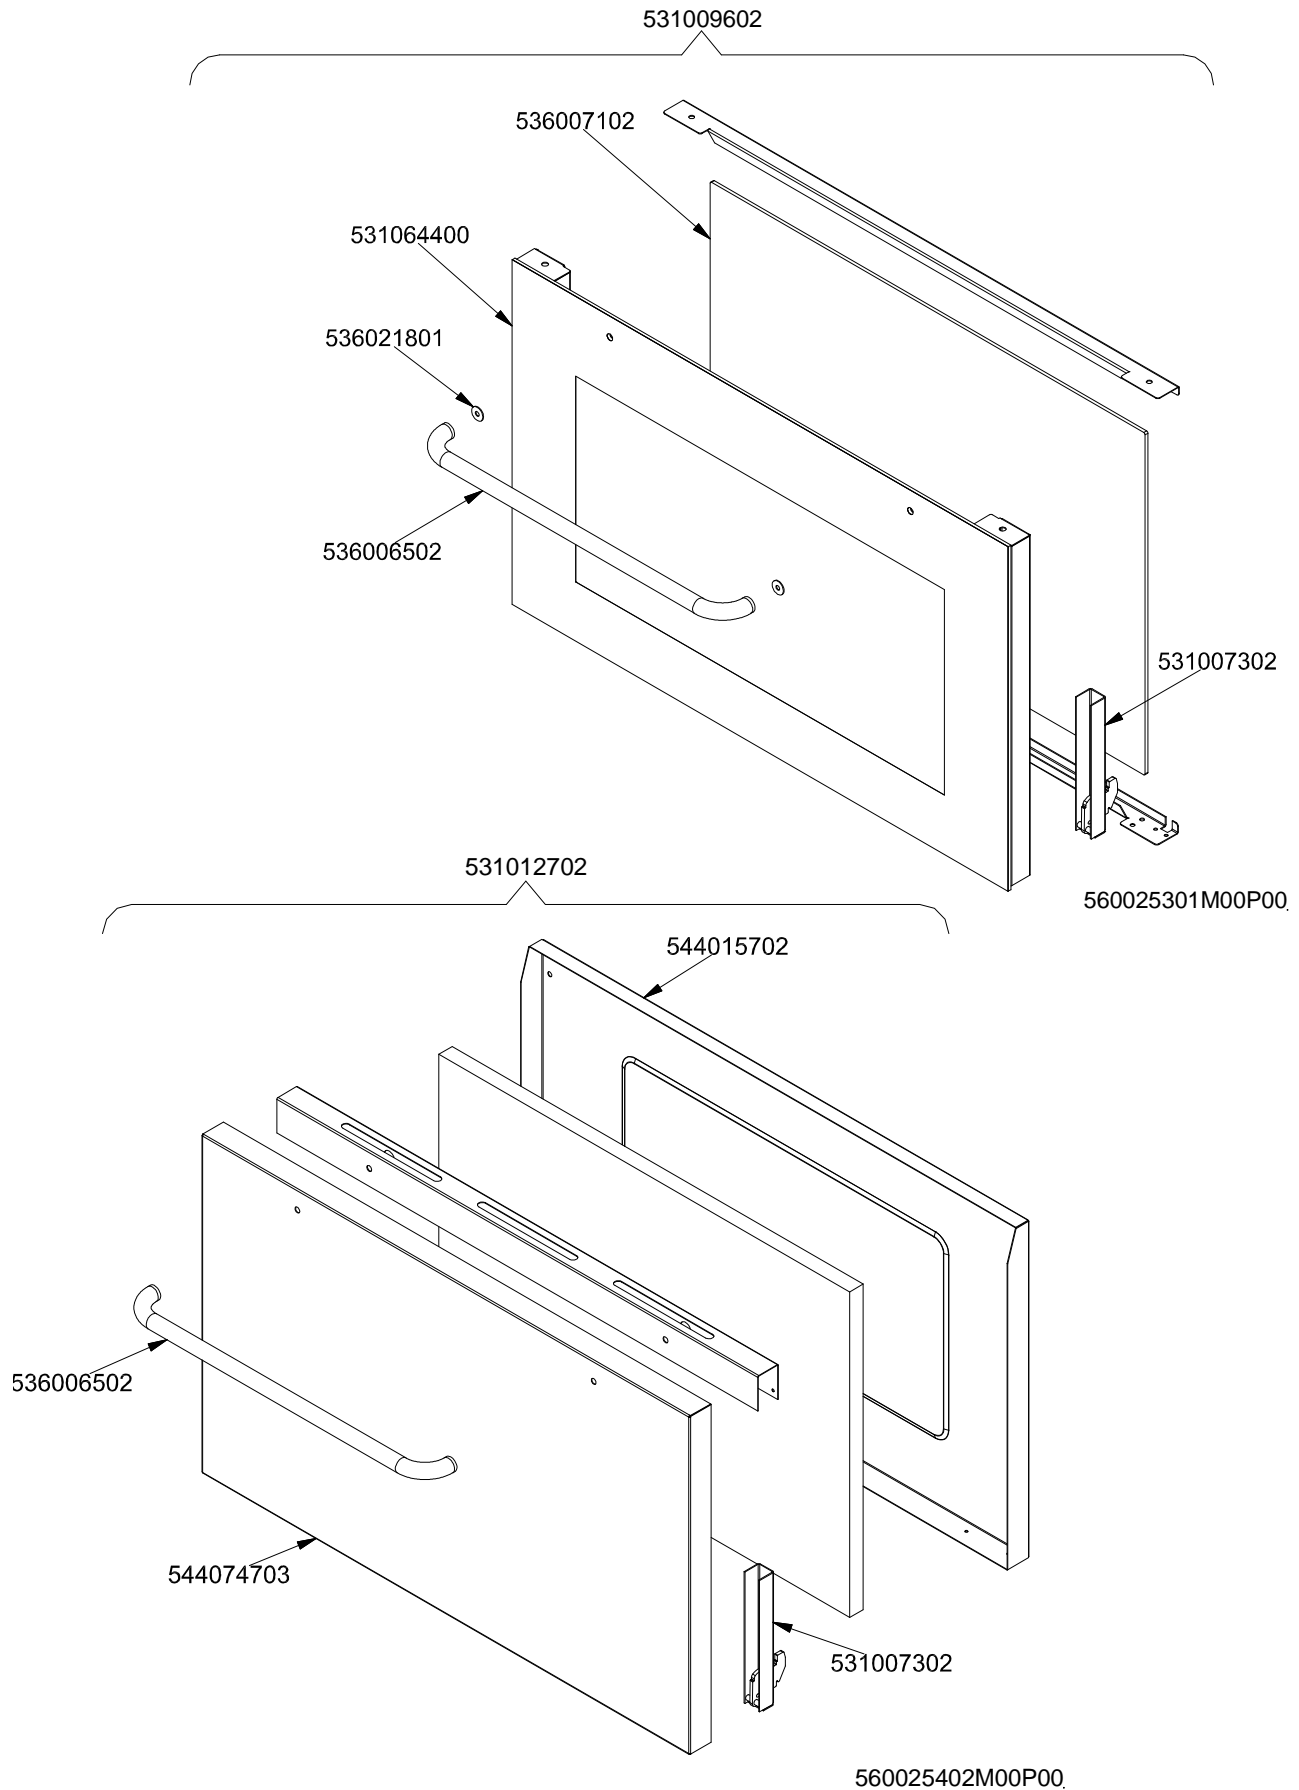

560003802M00P00.

MAGIC SNACK 60

CUCINE / RANGES / HERDE / CUISINIÈRES / N° ≥ 0310

FORNO / OVEN / BACKOFEN / FOUR / CF-8 10 10/6

PORTE / DOORS / TÜREN / PORTES ≥ 0706

PC-E

Page	Pos	Code	Description
001		537002200	ELECTRICAL PLATE D.180 W1500 V230
001		537002100	ELECTRICAL PLATE D.145 W1000 V230
001		537002300	ELECTRICAL PLATE D.220 W2000 V230
001		541027000	NEUTRAL SPACER 1000
001		544043601	UPPER PLATE CF-10E
001		544083101	CONTROL PANEL FOR RANGE CFM-10ET
001		544044102	CONTROL PANEL CF-10E
001		537007600	TERMINAL BLOCK SINGLEPHASE 40A
001		544044301	SIDE NEW CF-10
001		531008100	ADJUSTABLE LEG H9 CHROME
002		539024000	SIGN PLATE FOR OVEN SELECTOR
002		537019201	OVEN COMMUTATOR MULTIF.60+65
002		536013800	KNOB D.70 BLACK 6*5 WITH SPRING
002		539023301	ADHESIVE GRADUATED*EL.MULTIF.COMM.
002		537014100	WHITE WARNING LIGHT 250V
002		537014200	GREEN WARNING LIGHT 250V
002		539023900	SIGN PLATE FOR OVEN TEMPERATURE
002		537019101	THERMOSTAT MONOPHAS.050-320°C F.MF
002		539023800	SIGN PLATE FOR OVEN TIMER
002		539023501	ADHESIVE GRAD.DISC *E.MULTIF.TERM.
002		537019300	TIMER FOR MULTIFUNCTION OVEN
002		537019301	
002		537006200	UPPER OVEN HEATING EL.1000+2000W
002		533095900	PIN FOR GRIDSHOLDER SUPPORT CF 60
002		539023400	ADHESIVE GRADUATED DISC F.KNOB
002		537019000	CIRCULAR HEATING ELEMENT FOR OVEN
002		537006800	FAN 240V CF-62
002		533084801	PANEL SPACER OF AIR DIFF.MAXI OVEN
002		534009100	GRILL PROTECTION CF-8/10
002		537005400	OVEN BULB 15W 300°C
002		537007900	OVEN BULB-SOCKET
002		536011301	OVEN GASKET CF-8/10 *FE*
002		531057900	LHD GRIDS HOLDER FOR MAXI-OVEN
002		531006701	MAXI OVEN GRID FOR S60/65
002		537006300	LOWER OVEN HEATING EL.W1750 230CF8/
002		531012402	DOOR WHEEL HOLDER FOR MAXI OVEN
002		533079700	LOCK SPRING FOR BULB §3/§4
002		531057800	RHD GRIDS HOLDER FOR MAXI-OVEN
003		536007102	
003		531064400	EXTERNAL GLASS MAXI OVEN DOOR+FRAME
003		536021801	DOOR HANDLE SPACER FOR MAXI OVEN
003		536006502	OVEN DOOR HANDLE 60LINE AL.
003		531007302	DOOR HINGE FOR MAXI OVEN 60.LINE
003		531012702	STAINLESS STEEL OVEN DOOR 60 LINE
003		544015702	INNER-DOOR FOR MAXI OVEN OF 60LINE
003		544074703	S/S MAXI OVEN DOOR PANEL
004		537000300	COMMUTATOR 7 POSITIONS S.49 16A
004		536002100	KNOB 7 POSITIONS SNACK
004		537014100	WHITE WARNING LIGHT 250V