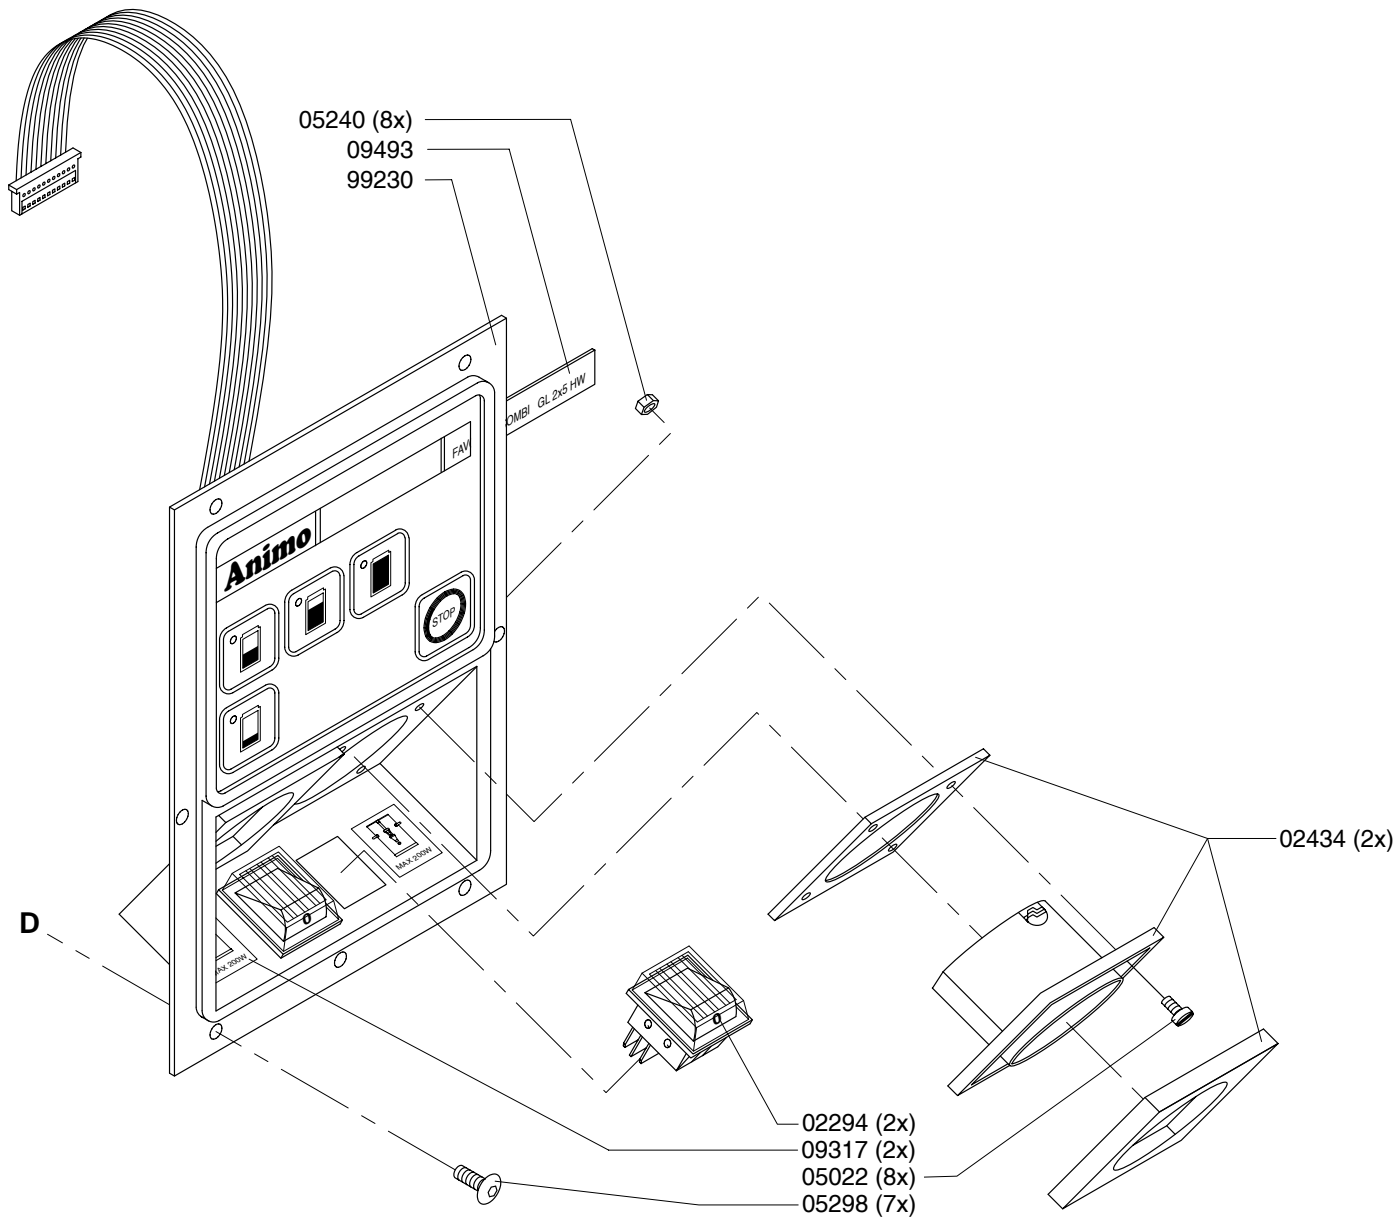

Page : 6-7

Rev. : 2 24-03-03

Drawer : A.V.

Date : 21-10-99

Rated voltage : 3N~ 400V 50-60Hz 5000W

Spare Part Info

***** **Animo** *****
Assen - Holland

Type : FC GL 2x5 HW - 3N~400V