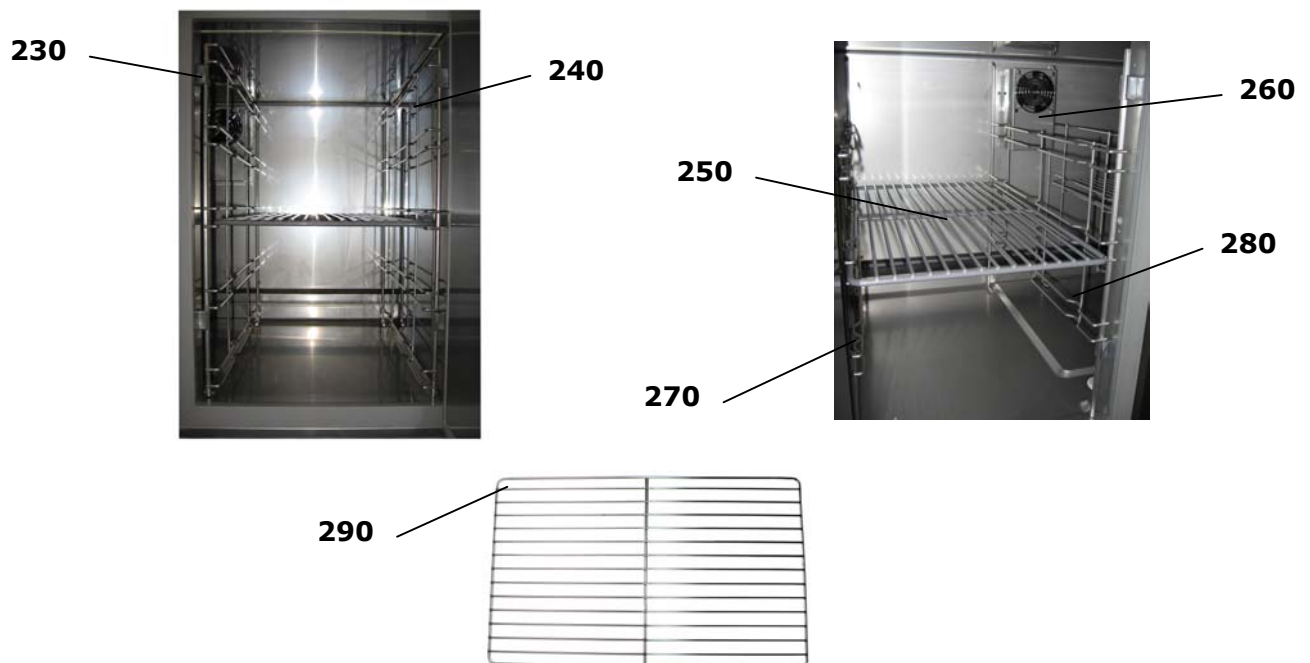

ID	Codice Code Kode Code	Modello Model Modell Modèle	Tipo Type	Descrizione Description Beschreibung Description
190	32633052	TRECO TPECO	01-02-03-04 01-02-03-04	Porta sinistra Left door Tür Link Porte gauche
190	32633051	TRECO TPECO	01-02-03-04 01-02-03-04	Porta destra Right door Tür Recht Porte droite
200	14414300569	TRECO TPECO	01-02-03-04 01-02-03-04	Guarnizione porta Door gasket Tür-Dichtung Joint de la porte
210	32213057	TRECO TPECO	01-02-03-04 01-02-03-04	Cerniera inferiore sinistra Left lower hinge Unteres Scharnier Link Charnière inférieure gauche
210	32213056	TRECO TPECO	01-02-03-04 01-02-03-04	Cerniera inferiore destra Right lower hinge Unteres Scharnier Recht Charnière inférieure droite
220	1412262	TRECO TPECO	01-02-03-04 01-02-03-04	Cerniera superiore Right upper Unteres Scharnier Recht Charnière i superieure

**ACCESSORI INTERNI
INTERNAL ACCESSORIES
ZUBEHÖRE
ACCESSOIRES**