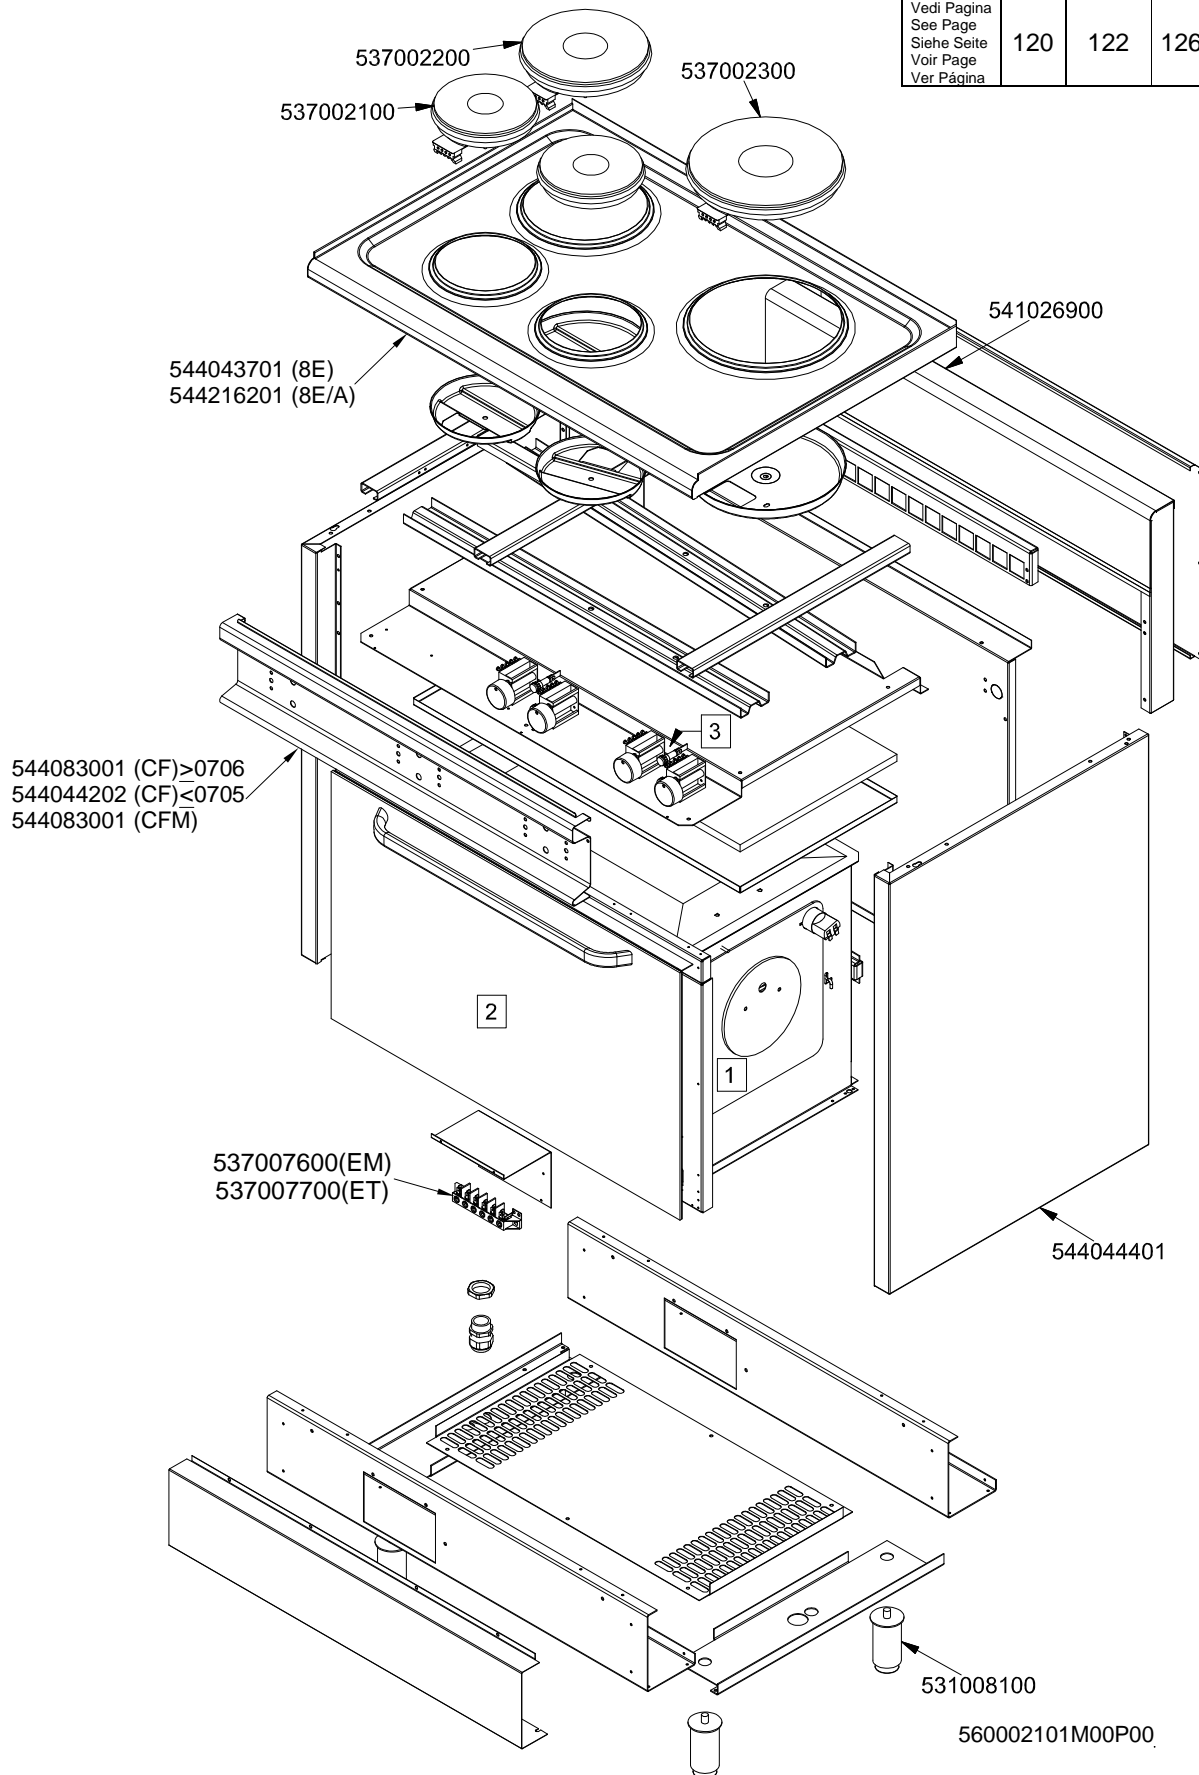

MAGIC SNACK 60

CUCINE / RANGES / HERDE / CUISINIÈRES / N° ≥0310

CF-8

CF-8EM CF-8ET CF-8EM/A CF-8ET/A CFM-8EM CFM-8ET CFM-8EM/A CFM-8ET/A

	1CF	1CFM	2	3
Vedi Pagina See Page Siehe Seite Voir Page Ver Pàgina	120	122	126	130