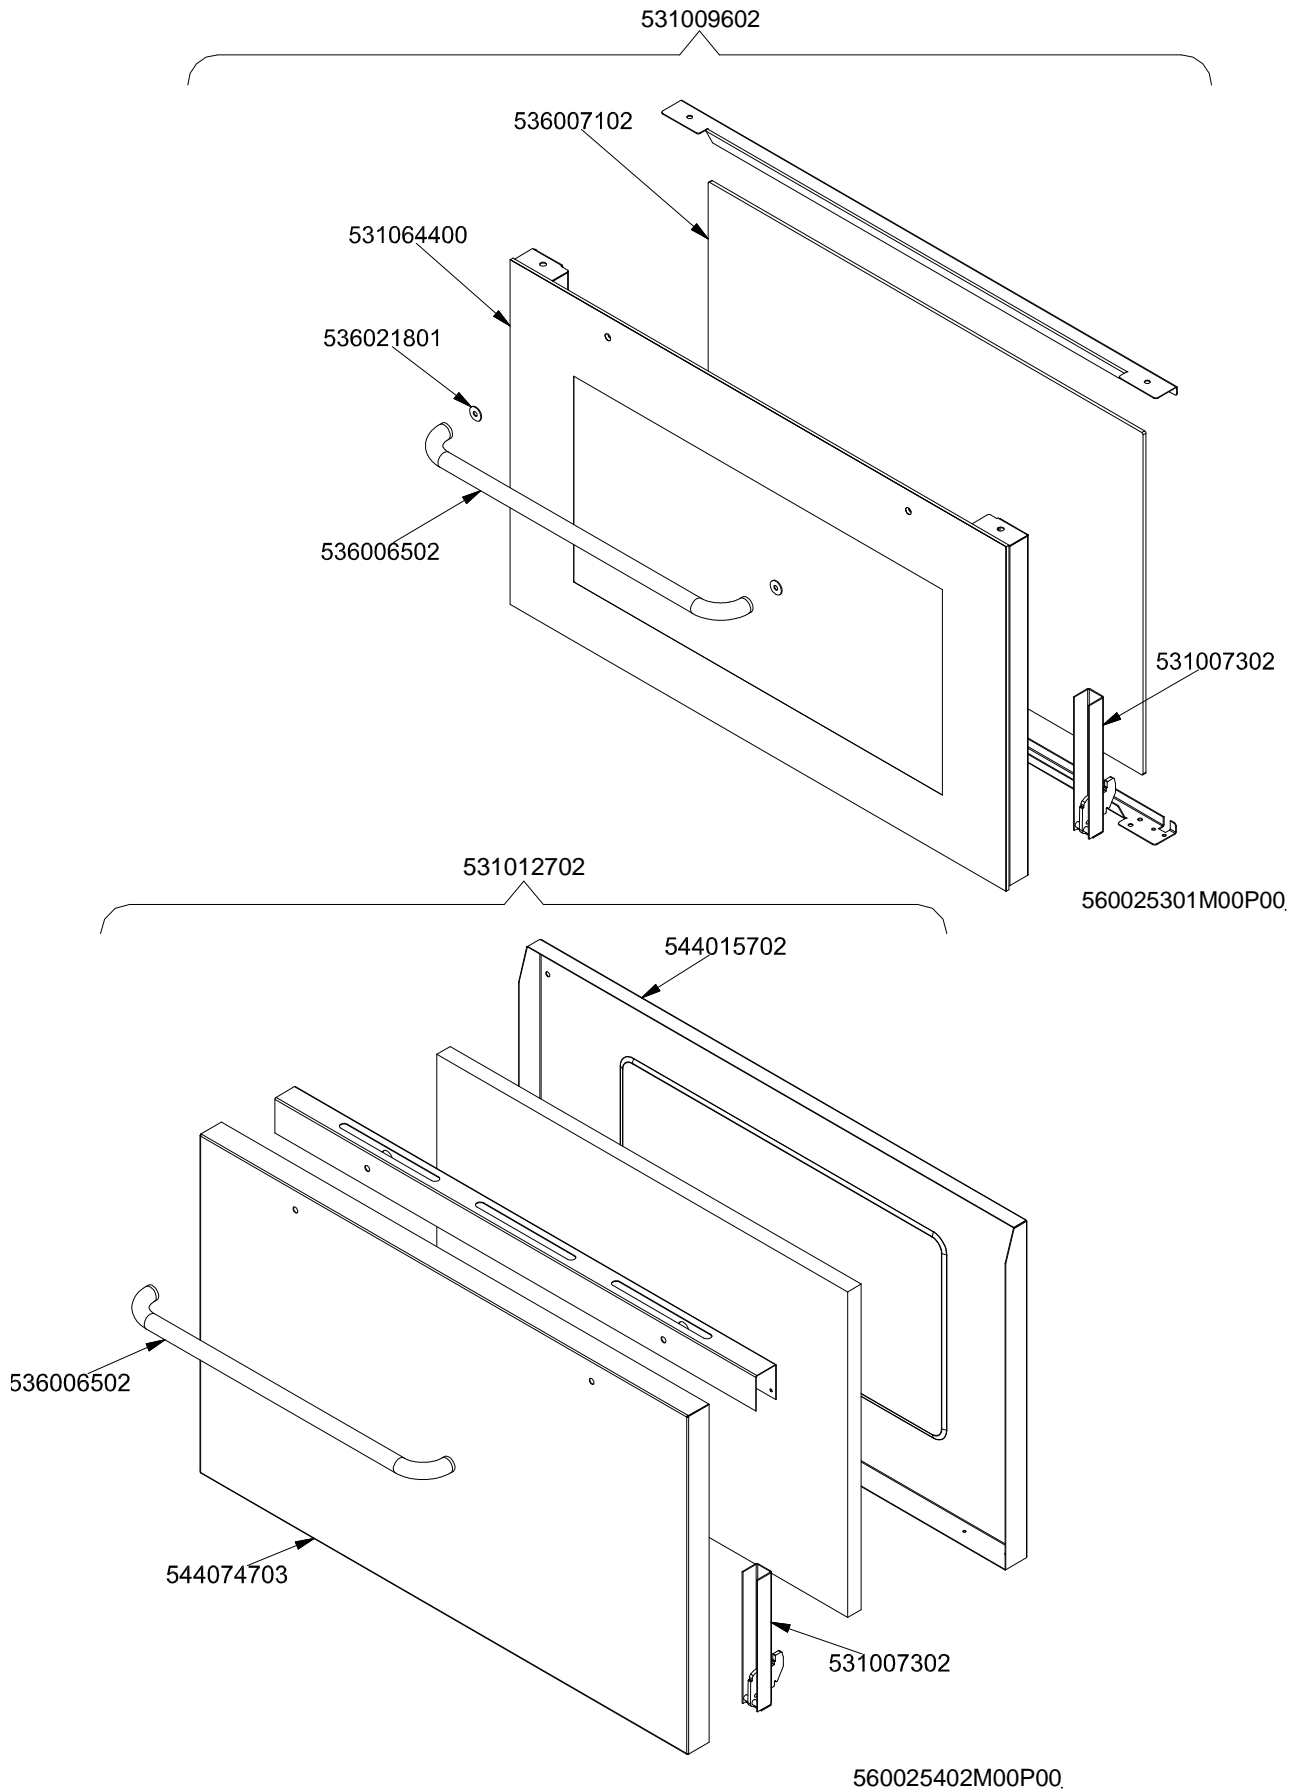

# MAGIC SNACK 60

CUCINE / RANGES / HERDE / CUISINIÈRES / N° ≥ 0310

FORNO / OVEN / BACKOFEN / FOUR / CF-8 10 10/6

PORTE / DOORS / TÜREN / PORTES ≥ 0706

**PC-E**

Page	Pos	Code	Description
001		537002200	ELECTRICAL PLATE D.180 W1500 V230
001		537002100	ELECTRICAL PLATE D.145 W1000 V230
001		537002300	ELECTRICAL PLATE D.220 W2000 V230
001		541026900	NEUTRAL SPACER 800
001		544043701	UPPER PLATE CF-8E
001		544216201	UPPER PLATE CF-8E/A (NEW MOD.)
001		544083001	CONTROL PANEL FOR RANGE CFM-8ET
001		544044202	CONTROL PANEL CF-8E
001		537007600	TERMINAL BLOCK SINGLEPHASE 40A
001		544044401	SIDE NEW CF-8
001		531008100	ADJUSTABLE LEG H9 CHROME
002		539028000	SELECTOR SIGN PLATE FOR OVEN
002		537035600	OVEN COMMUTATOR * EL. 60+65LINES
002		536013800	KNOB D.70 BLACK 6*5 WITH SPRING
002		539007200	ADHESIVE GRADUATE F.MAXI-EL.STAT.OV
002		537014100	WHITE WARNING LIGHT 250V
002		537014200	GREEN WARNING LIGHT 250V
002		539023900	SIGN PLATE FOR OVEN TEMPERATURE
002		537019101	THERMOSTAT MONOPHAS.050-320°C F.MF
002		539023800	SIGN PLATE FOR OVEN TIMER
002		537019300	TIMER FOR MULTIFUNCTION OVEN
002		537019301	
002		539023400	ADHESIVE GRADUATED DISC F.KNOB
002		539023501	ADHESIVE GRAD.DISC *E.MULTIF.TERM.
002		537006200	UPPER OVEN HEATING EL.1000+2000W
002		533095900	PIN FOR GRIDSHOLDER SUPPORT CF 60
002		534009100	GRILL PROTECTION CF-8/10
002		537005400	OVEN BULB 15W 300°C
002		537007900	OVEN BULB-SOCKET
002		533079700	LOCK SPRING FOR BULB §3/§4
002		531012402	DOOR WHEEL HOLDER FOR MAXI OVEN
002		531057800	RHD GRIDS HOLDER FOR MAXI-OVEN
002		536011301	OVEN GASKET CF-8/10 *FE*
002		531057900	LHD GRIDS HOLDER FOR MAXI-OVEN
002		531006701	MAXI OVEN GRID FOR S60/65
002		537006300	LOWER OVEN HEATING EL.W1750 230CF8/
003		536007102	
003		531064400	EXTERNAL GLASS MAXI OVEN DOOR+FRAME
003		536021801	DOOR HANDLE SPACER FOR MAXI OVEN
003		536006502	OVEN DOOR HANDLE 60LINE AL.
003		531007302	DOOR HINGE FOR MAXI OVEN 60.LINE
003		531012702	STAINLESS STEEL OVEN DOOR 60 LINE
003		544015702	INNER-DOOR FOR MAXI OVEN OF 60LINE
003		544074703	S/S MAXI OVEN DOOR PANEL
004		537000300	COMMUTATOR 7 POSITIONS S.49 16A
004		536002100	KNOB 7 POSITIONS SNACK
004		537014100	WHITE WARNING LIGHT 250V